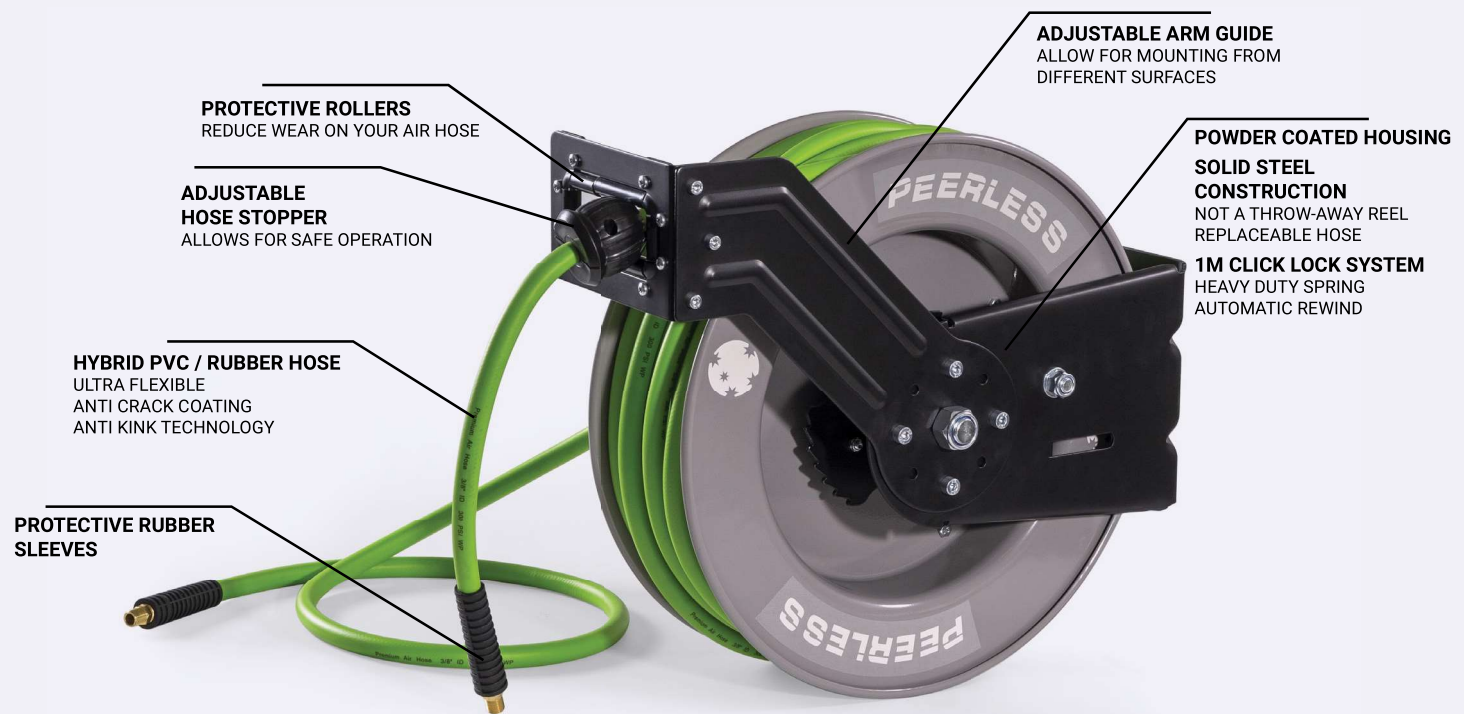

Peerless Retractable Hose Reels

Peerless' Industrial Metal Retractable Air Hoses have been upgraded to a new super-heavy-duty design. The mounting bracket is thickened right through to the retracting springs making it tough and durable.

These hose reels are perfect for service vehicles, factories and workshops. Built with a solid steel construction and powder coated housing they are robust and durable. The air hose is PVC coated in a rubber exterior to provide an ultra-flexible, UV resistant and anti-crack hose. If anything does happen to the hose you can also just retract it all the way out and fit another – this isn't a throw away item!

A wide range of different lengths and diameters of hoses to suit your requirements are available.

Specifications

CODE	HOSE HOUSING	HOSE LENGTH	HOSE MATERIAL	HOSE DIAMETER (INTERNAL)	THREAD SIZE (BSP)	BURST PRESSURE	PRICE (INC GST)
00537	METAL CASE	10M	GREEN RUBBER / PVC	10MM 3/8"	1/4"	900 PSI	\$295
00287	METAL CASE	25M	GREEN RUBBER / PVC	10MM 3/8"	1/4"	900 PSI	\$445
00549	METAL CASE	25M	BLUE RUBBER / PVC	13MM 1/2"	1/2"	900 PSI	\$920
00547	METAL CASE	20M	BLUE RUBBER / PVC	19MM 3/4"	3/4"	900 PSI	\$940
00117	METAL CASE	30M	BLUE RUBBER / PVC	16MM 5/8"	3/4"	900 PSI	\$1050

10M Retractable Air Hose 3/8"
Rubber Coated PVC

CARTON SIZE
 380MM X 215MM X 370MM
REEL SIZE
 340MM X 160MM X 370MM

25M Retractable Air Hose 3/8"
Rubber Coated PVC

CARTON SIZE
 475MM X 250MM X 530MM
REEL SIZE
 430MM X 210MM X 480MM