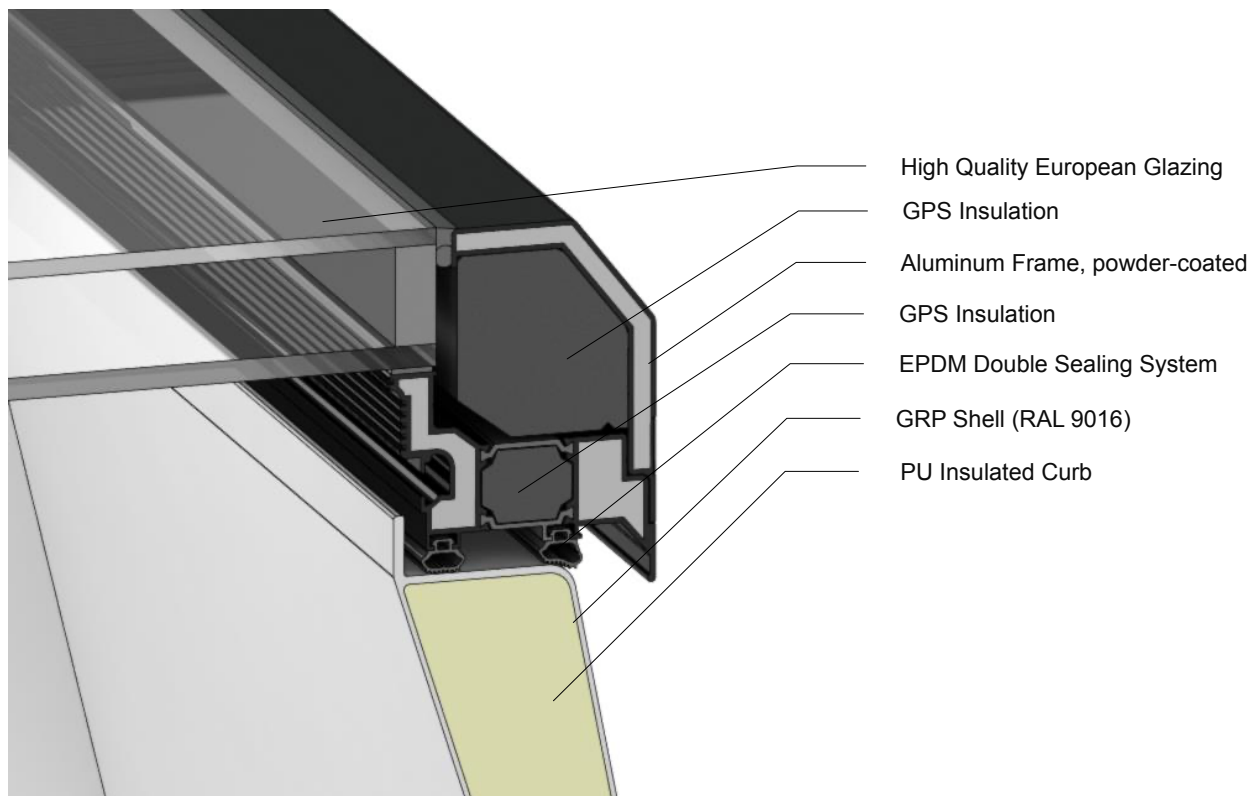

Basic Information

Flat Roof Skylight FE 0°

- Glazing flush with frame
- Individually customizable
- High daylight incidence
- Optimized sound insulation
- Optimum thermal insulation

Materials and Building Material Classes

Basic Information

Curb Options

Insulated GRP and Site-built Curb Adaptor

K Curbs

• Only available in sizes listed on Size Chart (see page 5)

Optional K Curbs with 60mm continuous insulation

FIT 6

• Only available in sizes listed on Size Chart (see page 5)

FIT 11

• Adapter for attachment to site-built curbs
• Available in custom sizes to the nearest centimeter

Basic Information

Glazing Options

Double Glazing

Double Glazed Solar Protection Insulating Glass	Visual Transmittance (VT)	Solar Heat Gain Coefficient (SHGC)	Sound Insulation (dB)	U-Value (Btu/(h·ft ² ·°F))
60 / 30 (Clear)	61%	30%	39 dB	0.194
48 / 27 (Clear)	49%	27%	39 dB	0.176
60 / 30 (Opal)	41%	29%	39 dB	0.194
48 / 27 (Opal)	33%	26%	39 dB	0.176

These sizes are often kept in stock and available to ship immediately - please inquire. All other sizes special order, 15 week lead time.

These sizes only available with double pane glass.