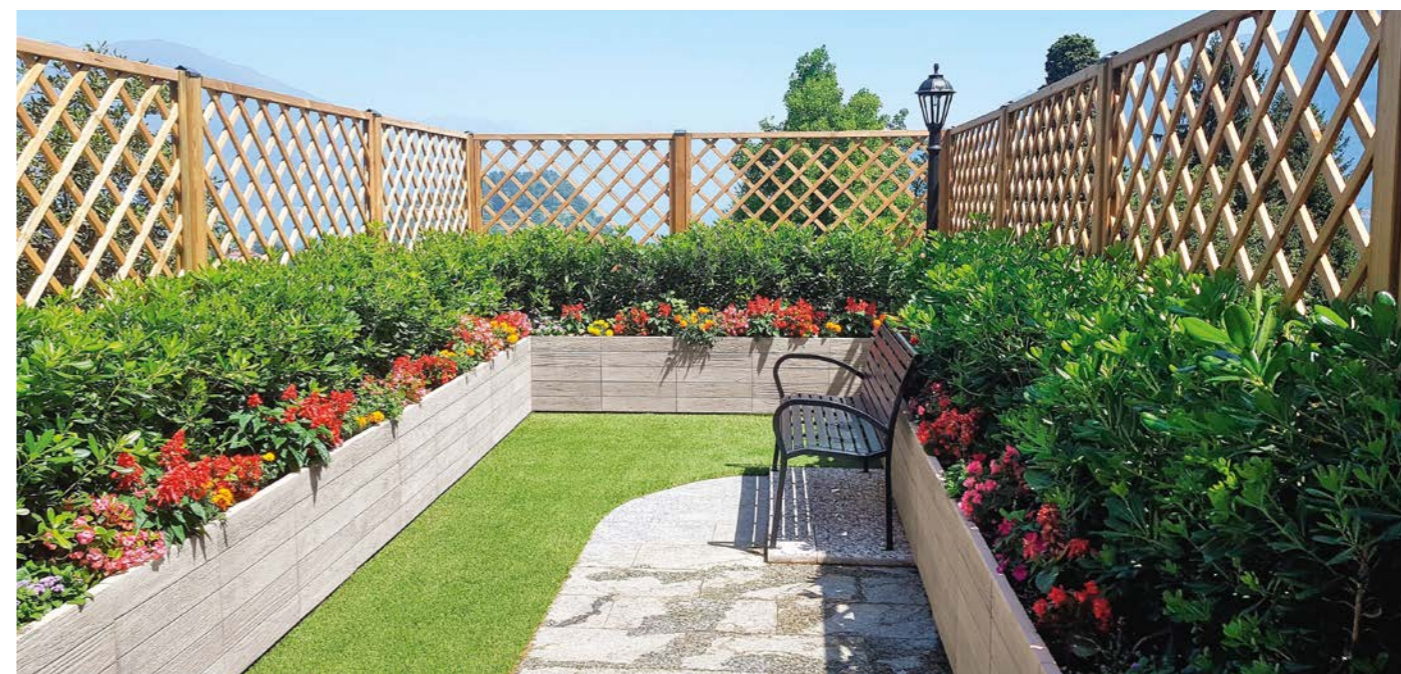

Effetto Legno Acero Sbiancato Ortogonale H 50
Maple Bleached Orthogonal Wood Effect H 50

Effetto Legno Betulla Ortogonale H 50
Birch Orthogonal Wood Effect H 50