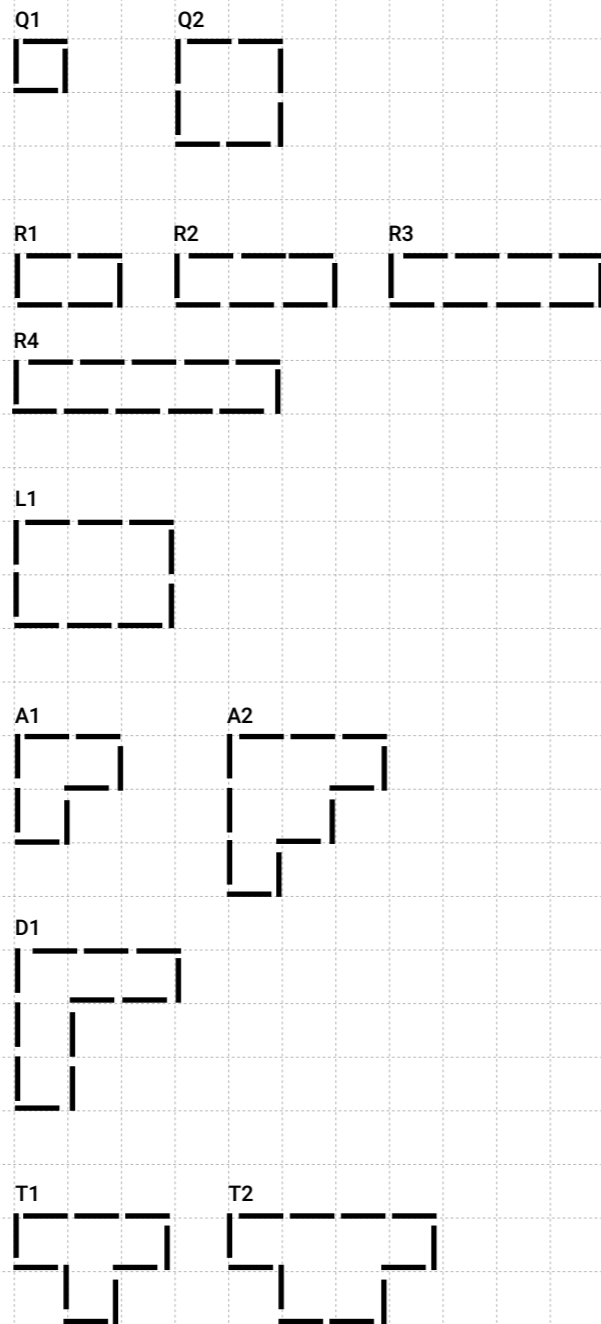

Schemi e modelli

Layouts and models

Esempi di composizioni
Compositions examples

Basamento

Basement

50x50

Altezza finita delle fioriere 55 cm
Finished flower box height cm 55

Newlight
Effetto legno Wood effect
Micromarmi Micromarble
Sabbiati Sandblasted
Ghiaietti lavati Washed gravel

Newlight, Pietra ricostruita, H50

Newlight, Reconstructed stone, H50

Tipo Type	Dimensioni esterne Altezza finita 55 cm External dimensions Finished height cm 55	Volume in litri Volume in litres	Peso (kg) Weight		Tipo Type
			Newlight*	Effetto Legno Wood Effect Micromarmi Micromarble Sabbiati Sandblasted	
Q1	54x54	130	50 kg	110 Kg	Q1
Q2	104x104	520	105 kg	270 Kg	Q2
R1	54x104	260	80 kg	180 Kg	R1
R2	54x154	390	105 kg	250 Kg	R2
R3	54x204	520	135 kg	320 Kg	R3
R4	54x254	650	160 kg	385 Kg	R4
L1	104x154	780	145 kg	360 Kg	L1
A1	104x104	390	105 kg	250 Kg	A1
A2	154x154	780	165 kg	405 Kg	A2
D1	154x154	650	165 kg	385 Kg	D1
T1	104x154	520	175 kg	315 Kg	T1
T2	104x204	780	205 kg	405 Kg	T2

* Peso indicativo con lastre a vista in pietra ricostruita

* Weights with exposed slabs in reconstructed stone