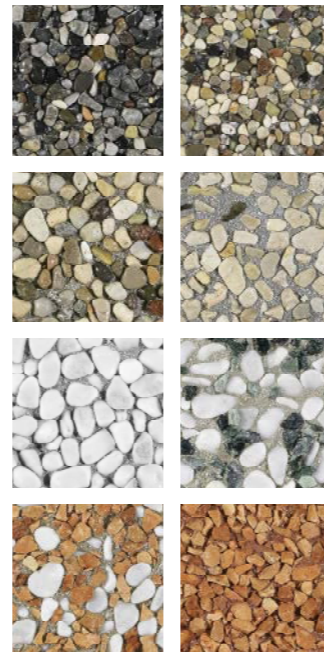

Ghiaietti Lavati
Washed Gravel