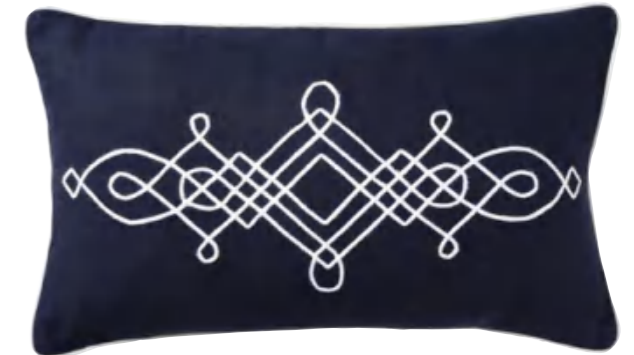

CODE: LI201
LINEN RIVA NAVY 50x50
100% Linen. Double Sided. Knife Edge.

Code: LI202
LINEN RIVA NAVY 30x50
100% Linen. Doubled Sided. Knife Edge.

CODE: LI176
NANTUCKET NAVY 30x50
100% Navy Linen. White Linen Applique. Knife Edge.

CODE: OR47
CAPRI STRIPES 50x50
100% Navy Cotton. Printed. Knife Edge.

CODE: OR48
CAPRI STRIPES 30x50
100% Navy Cotton. Printed. Knife Edge.

THE NANTUCKET COLLECTION

THE CAPE COD COLLECTION

CODE: LI177
 LINEN NAVY EDGE 50x50
 100% Navy Linen. Double Linen Flange.
 White Edging.

CODE: LI197
 LINEN NEWPORT 50x50
 100% Navy Linen. Applique. Knife Edge.

CODE: LI215
 LINEN NEWPORT NAVY 50x50
 100% Navy Linen. Applique. Piping.

CODE: LI216
 LINEN CAPE COD NAVY 30x50
 100% Navy Linen. Applique. Piping.