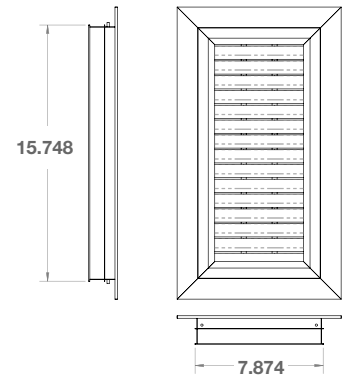

Cool Wall Advantage Dimensions

TV kit plenum dimensions

Sidewall kit plenum dimensions

DIMENSIONS									
	A	B	C	D	E	F	G	H	I
36"	39 ¹³ / ₁₆ "	38 ⁷ / ₈ "	3"	1 ¹ / ₂ "	N/A	2"	9 ⁵ / ₁₆ "	N/A	7 ¹ / ₁₆ "
48"	51 ⁷ / ₈ "	50 ⁷ / ₈ "	3"	1 ¹ / ₂ "	30 ¹ / ₂ "	2"	9 ⁵ / ₁₆ "	21"	7 ¹ / ₁₆ "
63"	66 ¹ / ₁₆ "	65 ¹ / ₁₆ "	3"	1 ¹ / ₂ "	38 ³ / ₁₆ "	2"	9 ⁵ / ₁₆ "	21"	6 ⁵ / ₁₆ "
72"	75 ¹³ / ₁₆ "	74 ¹³ / ₁₆ "	3"	1 ¹ / ₂ "	39 ⁷ / ₁₆ "	2"	9 ⁵ / ₁₆ "	21"	7 ¹ / ₁₆ "

36" size features 2 venting holes
5" flex must be ordered separately

Vertical sidewall kit louver dimensions

Horizontal sidewall kit louver dimensions

Cool Wall Advantage Framing Dimensions

TV kit framing dimensions