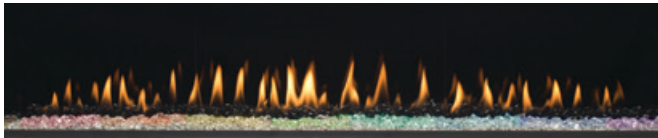

Multicolor LED Kit (Order Code: MCLEDDL**)