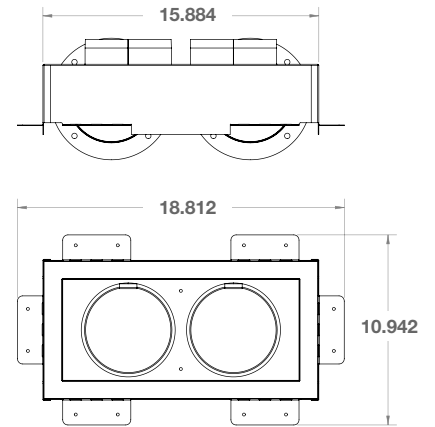

Cool Wall Advantage Dimensions

TV kit plenum dimensions

Sidewall kit plenum dimensions

DIMENSIONS									
	A	B	C	D	E	F	G	H	I
36"	39 ¹³ / ₁₆ "	38 ⁷ / ₈ "	3"	1 ¹ / ₂ "	N/A	2"	9 ⁵ / ₁₆ "	N/A	7 ¹ / ₁₆ "
48"	51 ⁷ / ₈ "	50 ⁷ / ₈ "	3"	1 ¹ / ₂ "	30 ¹ / ₂ "	2"	9 ⁵ / ₁₆ "	21"	7 ¹ / ₁₆ "
63"	66 ¹ / ₁₆ "	65 ¹ / ₁₆ "	3"	1 ¹ / ₂ "	38 ³ / ₁₆ "	2"	9 ⁵ / ₁₆ "	21"	6 ⁵ / ₁₆ "
72"	75 ¹³ / ₁₆ "	74 ¹³ / ₁₆ "	3"	1 ¹ / ₂ "	39 ⁷ / ₁₆ "	2"	9 ⁵ / ₁₆ "	21"	7 ¹ / ₁₆ "