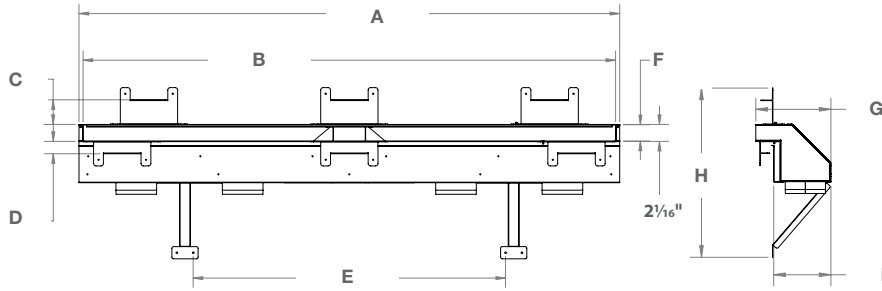

Cool Wall Advantage Dimensions

TV kit plenum dimensions

Sidewall kit plenum dimensions

DIMENSIONS									
	A	B	C	D	E	F	G	H	I
36"	39 ¹³ / ₁₆ "	38 ⁷ / ₈ "	3"	1 ¹ / ₂ "	N/A	2"	9 ⁵ / ₁₆ "	N/A	7 ¹ / ₁₆ "
48"	51 ⁷ / ₈ "	50 ⁷ / ₈ "	3"	1 ¹ / ₂ "	30 ¹ / ₂ "	2"	9 ⁵ / ₁₆ "	21"	7 ¹ / ₁₆ "
63"	66 ¹ / ₁₆ "	65 ¹ / ₁₆ "	3"	1 ¹ / ₂ "	38 ³ / ₁₆ "	2"	9 ⁵ / ₁₆ "	21"	6 ⁵ / ₁₆ "
72"	75 ¹³ / ₁₆ "	74 ¹³ / ₁₆ "	3"	1 ¹ / ₂ "	39 ⁷ / ₁₆ "	2"	9 ⁵ / ₁₆ "	21"	7 ¹ / ₁₆ "