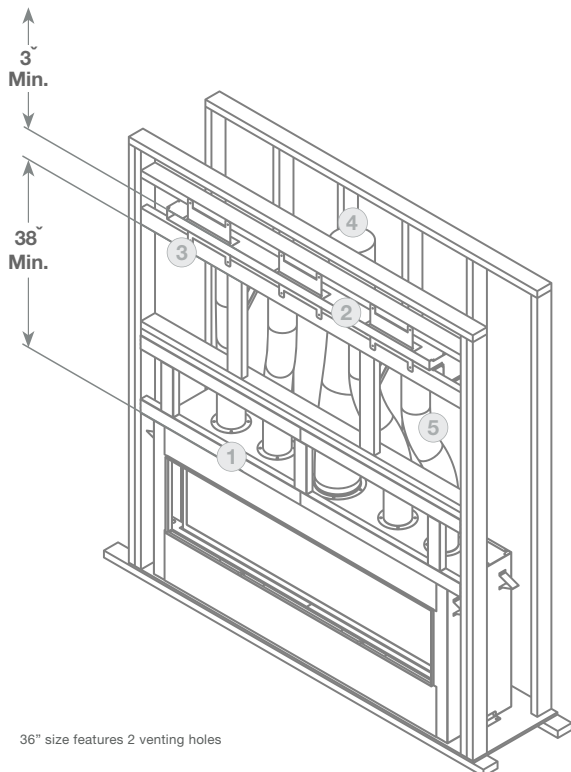

Cool Wall Advantage Dimensions

TV kit plenum dimensions

Sidewall kit plenum dimensions

DIMENSIONS									
	A	B	C	D	E	F	G	H	I
36"	39 ¹³ / ₁₆ "	38 ⁷ / ₈ "	3"	1 ¹ / ₂ "	N/A	2"	9 ⁵ / ₁₆ "	N/A	7 ¹ / ₁₆ "
48"	51 ⁷ / ₈ "	50 ⁷ / ₈ "	3"	1 ¹ / ₂ "	30 ¹ / ₂ "	2"	9 ⁵ / ₁₆ "	21"	7 ¹ / ₁₆ "
63"	66 ¹ / ₁₆ "	65 ¹ / ₁₆ "	3"	1 ¹ / ₂ "	38 ³ / ₁₆ "	2"	9 ⁵ / ₁₆ "	21"	6 ⁵ / ₁₆ "
72"	75 ¹³ / ₁₆ "	74 ¹³ / ₁₆ "	3"	1 ¹ / ₂ "	39 ⁷ / ₁₆ "	2"	9 ⁵ / ₁₆ "	21"	7 ¹ / ₁₆ "

36" size features 2 venting holes
5" flex must be ordered separately

Vertical sidewall kit louver dimensions

Horizontal sidewall kit louver dimensions

Cool Wall Advantage Framing Dimensions

TV kit framing dimensions

36" size features 2 venting holes

Sidewall kit framing dimensions

1	Non combustable framing
2	Cool Wall Advantage opening
3	2x4 on edge
4	Main vent
5	5" venting

Distinction Series Dimensions

Single sided dimensions