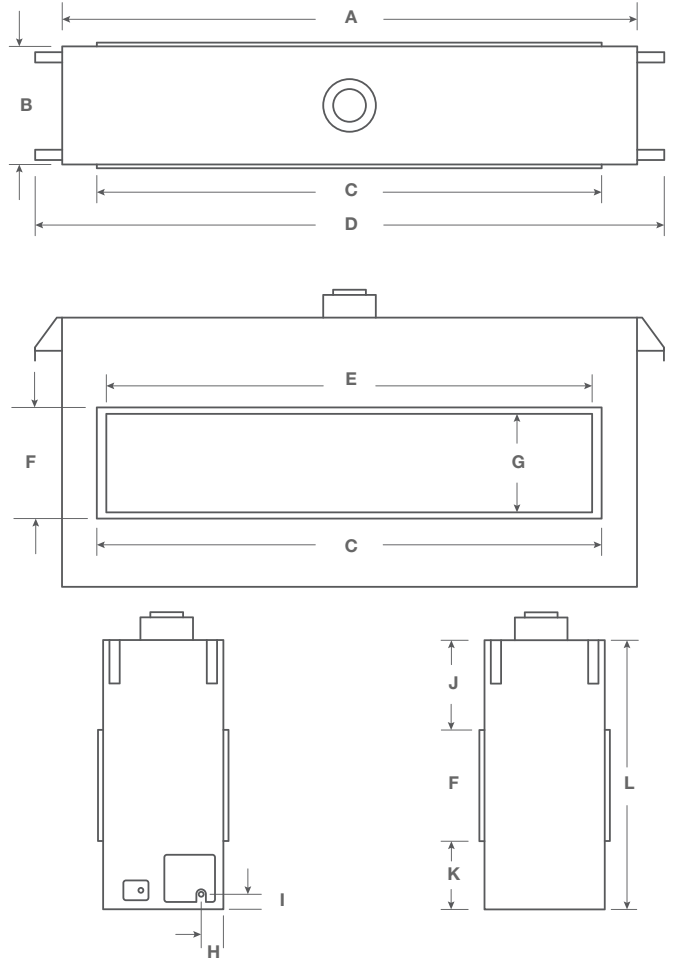

See through dimensions

D3615 SEE THROUGH DIMENSIONS

A	B	C	D	E	F	G	H	I	J	K	L
51⁷/₈	17³/₈	40³/₄	59³/₄	37⁷/₈	17	15¹/₂	8¹³/₁₆	2³/₈	13³/₈	10³/₈	41

D4815 SEE THROUGH DIMENSIONS

A	B	C	D	E	F	G	H	I	J	K	L
63⁷/₈	17¹¹/₁₆	52¹³/₁₆	71³/₄	49⁷/₈	17	15	5¹/₂	2³/₈	13³/₁₆	10³/₈	40¹⁵/₁₆

D6315 DL6315 SEE THROUGH DIMENSIONS

A	B	C	D	E	F	G	H	I	J	K	L
72⁷/₈	18⁷/₁₆	65¹³/₁₆	79¹/₂	64¹/₈	16¹/₈	15⁷/₈	7	2¹/₂	6	10⁷/₈	33³/₁₆

D7215 SEE THROUGH DIMENSIONS

A	B	C	D	E	F	G	H	I	J	K	L
87⁷/₈	17³/₈	76³/₄	95¹¹/₁₆	73³/₈	17	15¹/₂	5¹/₂	2³/₈	13³/₈	10³/₈	41