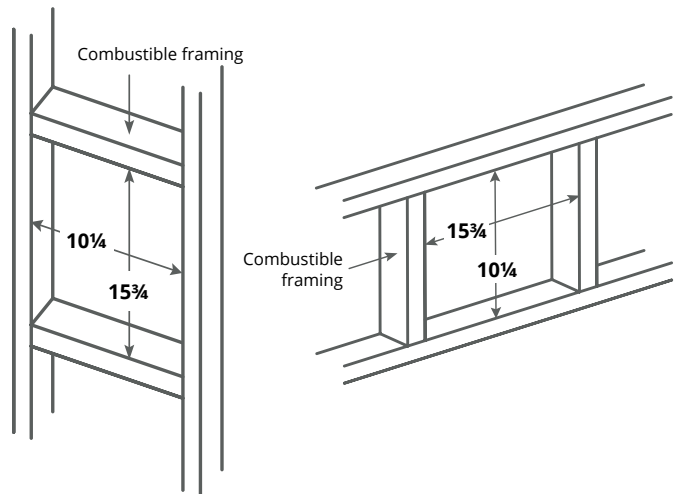

Cool Wall Advantage Dimensions

TV kit plenum dimensions

Sidewall kit plenum dimensions

DIMENSIONS									
	A	B	C	D	E	F	G	H	I
36"	39 ¹³ / ₁₆ "	38 ⁷ / ₈ "	3"	1 ¹ / ₂ "	N/A	2"	9 ⁵ / ₁₆ "	N/A	7 ¹ / ₁₆ "
48"	51 ⁷ / ₈ "	50 ⁷ / ₈ "	3"	1 ¹ / ₂ "	30 ¹ / ₂ "	2"	9 ⁵ / ₁₆ "	21"	7 ¹ / ₁₆ "
63"	66 ¹ / ₁₆ "	65 ¹ / ₁₆ "	3"	1 ¹ / ₂ "	38 ³ / ₁₆ "	2"	9 ⁵ / ₁₆ "	21"	6 ⁵ / ₁₆ "
72"	75 ¹³ / ₁₆ "	74 ¹³ / ₁₆ "	3"	1 ¹ / ₂ "	39 ⁷ / ₁₆ "	2"	9 ⁵ / ₁₆ "	21"	7 ¹ / ₁₆ "

36" size features 2 venting holes
5" flex must be ordered separately

Vertical sidewall kit louver dimensions

Horizontal sidewall kit louver dimensions

Cool Wall Advantage Framing Dimensions

TV kit framing dimensions

36" size features 2 venting holes

Sidewall kit framing dimensions

1	Non combustable framing
2	Cool Wall Advantage opening
3	2x4 on edge
4	Main vent
5	5" venting

Distinction Series Dimensions

Single sided dimensions