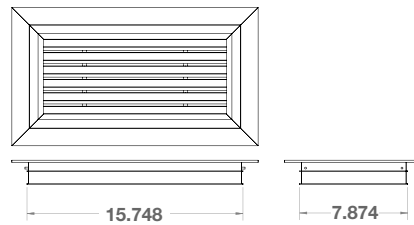

Cool Wall Advantage Dimensions

TV kit plenum dimensions

Sidewall kit plenum dimensions

DIMENSIONS									
	A	B	C	D	E	F	G	H	I
36"	39 ¹³ / ₁₆ "	38 ⁷ / ₈ "	3"	1 ¹ / ₂ "	N/A	2"	9 ⁵ / ₁₆ "	N/A	7 ¹ / ₁₆ "
48"	51 ⁷ / ₈ "	50 ⁷ / ₈ "	3"	1 ¹ / ₂ "	30 ¹ / ₂ "	2"	9 ⁵ / ₁₆ "	21"	7 ¹ / ₁₆ "
63"	66 ¹ / ₁₆ "	65 ¹ / ₁₆ "	3"	1 ¹ / ₂ "	38 ³ / ₁₆ "	2"	9 ⁵ / ₁₆ "	21"	6 ⁵ / ₁₆ "
72"	75 ¹³ / ₁₆ "	74 ¹³ / ₁₆ "	3"	1 ¹ / ₂ "	39 ⁷ / ₁₆ "	2"	9 ⁵ / ₁₆ "	21"	7 ¹ / ₁₆ "

36" size features 2 venting holes
5" flex must be ordered separately

Vertical sidewall kit louver dimensions

Horizontal sidewall kit louver dimensions

Cool Wall Advantage Framing Dimensions

TV kit framing dimensions