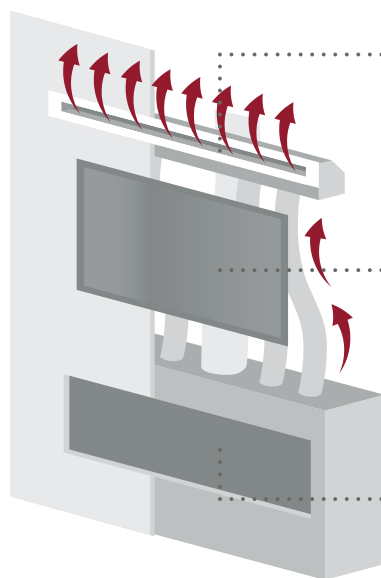

Distinction Cool Wall Advantage

*Elegance & heat,
exactly where you want it.*

*Diverting heat away from the wall,
keeping your tv or artwork safe.*

190°F / 87°C Heat Vent

Heat is diverted through the Cool Wall Advantage kit, safely bypassing the space above the fireplace.

100°F / 38°C Cool Wall*

Wall temperature is cool, creating an area safer for mounting a TV, or hanging artwork.

550°F / 287°C Glass

Reduced glass temperature, combined with the provided screen creates a safe viewing area.

* 100°F / 38°C temperature taken at 30" above fireplace opening