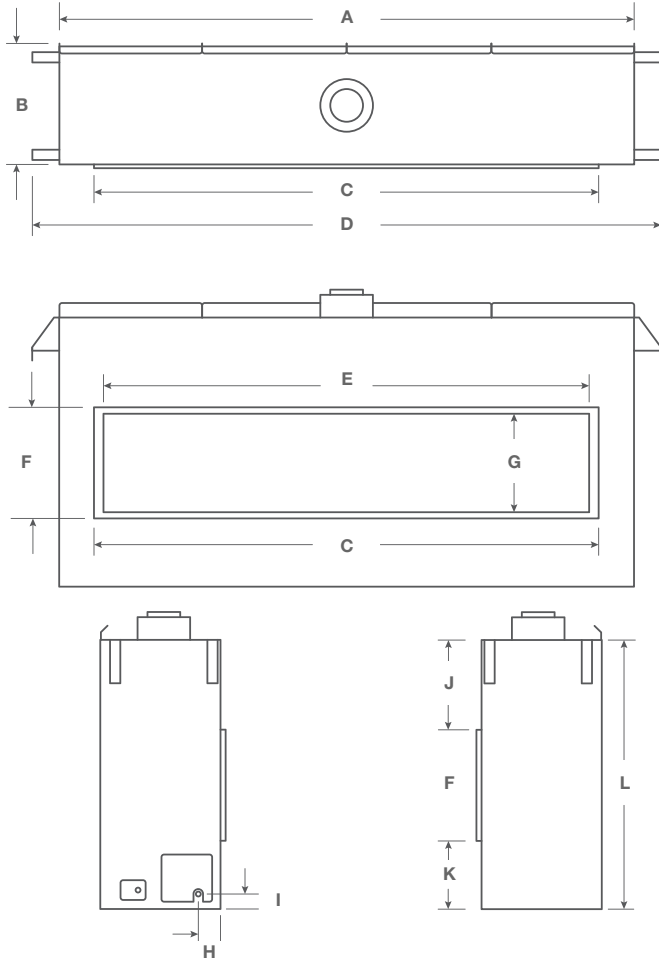

Cool Wall Advantage Dimensions

TV kit plenum dimensions

Sidewall kit plenum dimensions

DIMENSIONS									
	A	B	C	D	E	F	G	H	I
36"	39 ¹³ / ₁₆ "	38 ⁷ / ₈ "	3"	1 ¹ / ₂ "	N/A	2"	9 ⁵ / ₁₆ "	N/A	7 ¹ / ₁₆ "
48"	51 ⁷ / ₈ "	50 ⁷ / ₈ "	3"	1 ¹ / ₂ "	30 ¹ / ₂ "	2"	9 ⁵ / ₁₆ "	21"	7 ¹ / ₁₆ "
63"	66 ¹ / ₁₆ "	65 ¹ / ₁₆ "	3"	1 ¹ / ₂ "	38 ³ / ₁₆ "	2"	9 ⁵ / ₁₆ "	21"	6 ⁵ / ₁₆ "
72"	75 ¹³ / ₁₆ "	74 ¹³ / ₁₆ "	3"	1 ¹ / ₂ "	39 ⁷ / ₁₆ "	2"	9 ⁵ / ₁₆ "	21"	7 ¹ / ₁₆ "

36" size features 2 venting holes
5" flex must be ordered separately

Vertical sidewall kit louver dimensions

Horizontal sidewall kit louver dimensions

Cool Wall Advantage Framing Dimensions

TV kit framing dimensions

36" size features 2 venting holes

Sidewall kit framing dimensions

1	Non combustable framing
2	Cool Wall Advantage opening
3	2x4 on edge
4	Main vent
5	5" venting

Distinction Series Dimensions

Single sided dimensions

D3615 SINGLE SIDED DIMENSIONS

A	B	C	D	E	F	G	H	I	J	K	L
51 ⁷ / ₈	17 ³ / ₈	40 ³ / ₄	N/A	37 ⁷ / ₈	17	15 ¹ / ₂	6 ¹ / ₈	2 ³ / ₈	13 ³ / ₈	10 ³ / ₈	41

D4815 SINGLE SIDED DIMENSIONS

A	B	C	D	E	F	G	H	I	J	K	L
63 ⁷ / ₈	17 ³ / ₈	52 ¹³ / ₁₆	71 ³ / ₄	49 ⁷ / ₈	17	15	6 ¹ / ₈	2 ³ / ₈	13 ³ / ₈	10 ³ / ₈	41