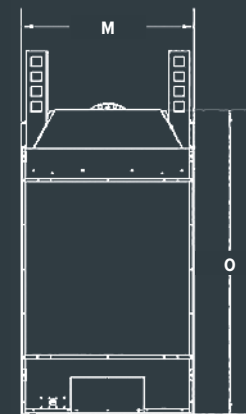

Unit Illustrated: Model MCVST42NH See-Through
Fireplace (Natural Gas), MST42GT Glass Tray,
MQG5C Glass Media (Bronze x5), MQSTONE
Decorative Stones, MST42PL Porcelain Liner.

DIMENSIONS

MODEL	Height		Front Width		Depth	
	Actual	Framing	Actual	Framing	Actual	Framing
MCVST42	51 1/4"	51 3/8"	43 1/16"	43 1/8"	24 1/4"	23 1/16"

RIGHT FRONT FACE VIEW

MCVST42

- A 43 1/16"
- B 37 1/16"
- C 33 11/16"
- D 27 3/16"
- E 2 1/2"
- F 32 1/2"
- G 2"
- H 3 1/8"
- I 3 1/2"
- J 7 1/4"
- K 23 1/8"
- L 24 1/4"
- M 24 1/4"
- N 51 1/4"
- O 42 7/8"

TOP VIEW

END VIEW