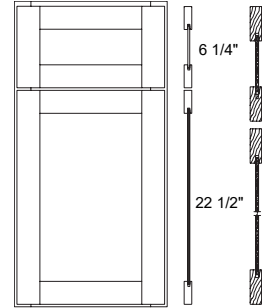

Drawer Base Cabinet 30" W x 34.5" H x 24" D	2 Doors	SB-DB30-3	$531.82
Drawer Base Cabinet 33" W x 34.5" H x 24" D	2 Doors	SB-DB33-3	$590.00
Drawer Base Cabinet 36" W x 34.5" H x 24" D	2 Doors	SB-DB36-3	$601.24
Lazy Susan Base Cabinet 33" W	2 Doors	SB-LS33	$396.12
Lazy Susan Base Cabinet 36" W	2 Doors	SB-LS36	$448.14
OVEN CABINETS			
Oven Cabinet 33" W x 84" H x 24" D	2 Doors	SB-OC3384U	$881.14
Oven Cabinet 33" W x 90" H x 24" D	2 Doors	SB-OC3390U	$932.30
Oven Cabinet 33" W x 96" H x 24" D	2 Doors	SB-OC3396U	$958.46
PANTRY CABINETS			
Pantry Cabinet 18"W, 84"H, 24"D	2 Doors	SB-PC 1884	$517.20
Pantry Cabinet 18" W x 90" H x 24" D	2 Doors	SB-PC 1890	$541.12
Pantry Cabinet 18" W x 96" H x 24" D	2 Doors	SB-PC 1896	$575.86
Pantry Cabinet 24" W x 84" H x 24" D	2 Doors	SB-PC 2484	$663.18
Pantry Cabinet 24" W x 90" H x 24" D	2 Doors	SB-PC 2490	$687.42
Pantry Cabinet 24" W x 96" H x 24" D	2 Doors	SB-PC 2496	$780.06
Pantry Cabinet 30" W x 84" H x 24" D	2 Doors	SB-PC 3084	$748.76
Pantry Cabinet 30" W x 90" H x 24" D	2 Doors	SB-PC 3090	$806.30
Pantry Cabinet 30" W x 6" H x 24" D	2 Doors	SB-PC 3096	$839.64

Gardena

(424)-528-2091
14220 S. Western Ave.
Gardena, CA 90249

Fresno Marty & Shaw

(559)-276-5652
4708 N. Marty Ave.
Fresno, CA 93722

Carson

(310)-819-8449
19751 S. Figueroa St.
Carson, CA 90745

Bakersfield

(661)-664-5735
8475 Pachecho Road
Bakersfield, CA 93311

Downtown Fresno

(559)-233-3276
2349 Monterey St.
Fresno, CA 93721

San Diego

(760)-744-2901
1145 Grand Ave.
San Marcos, CA 92078

Clovis

(559)-294-1401
1020 Holland Ave.
Clovis, CA 93612