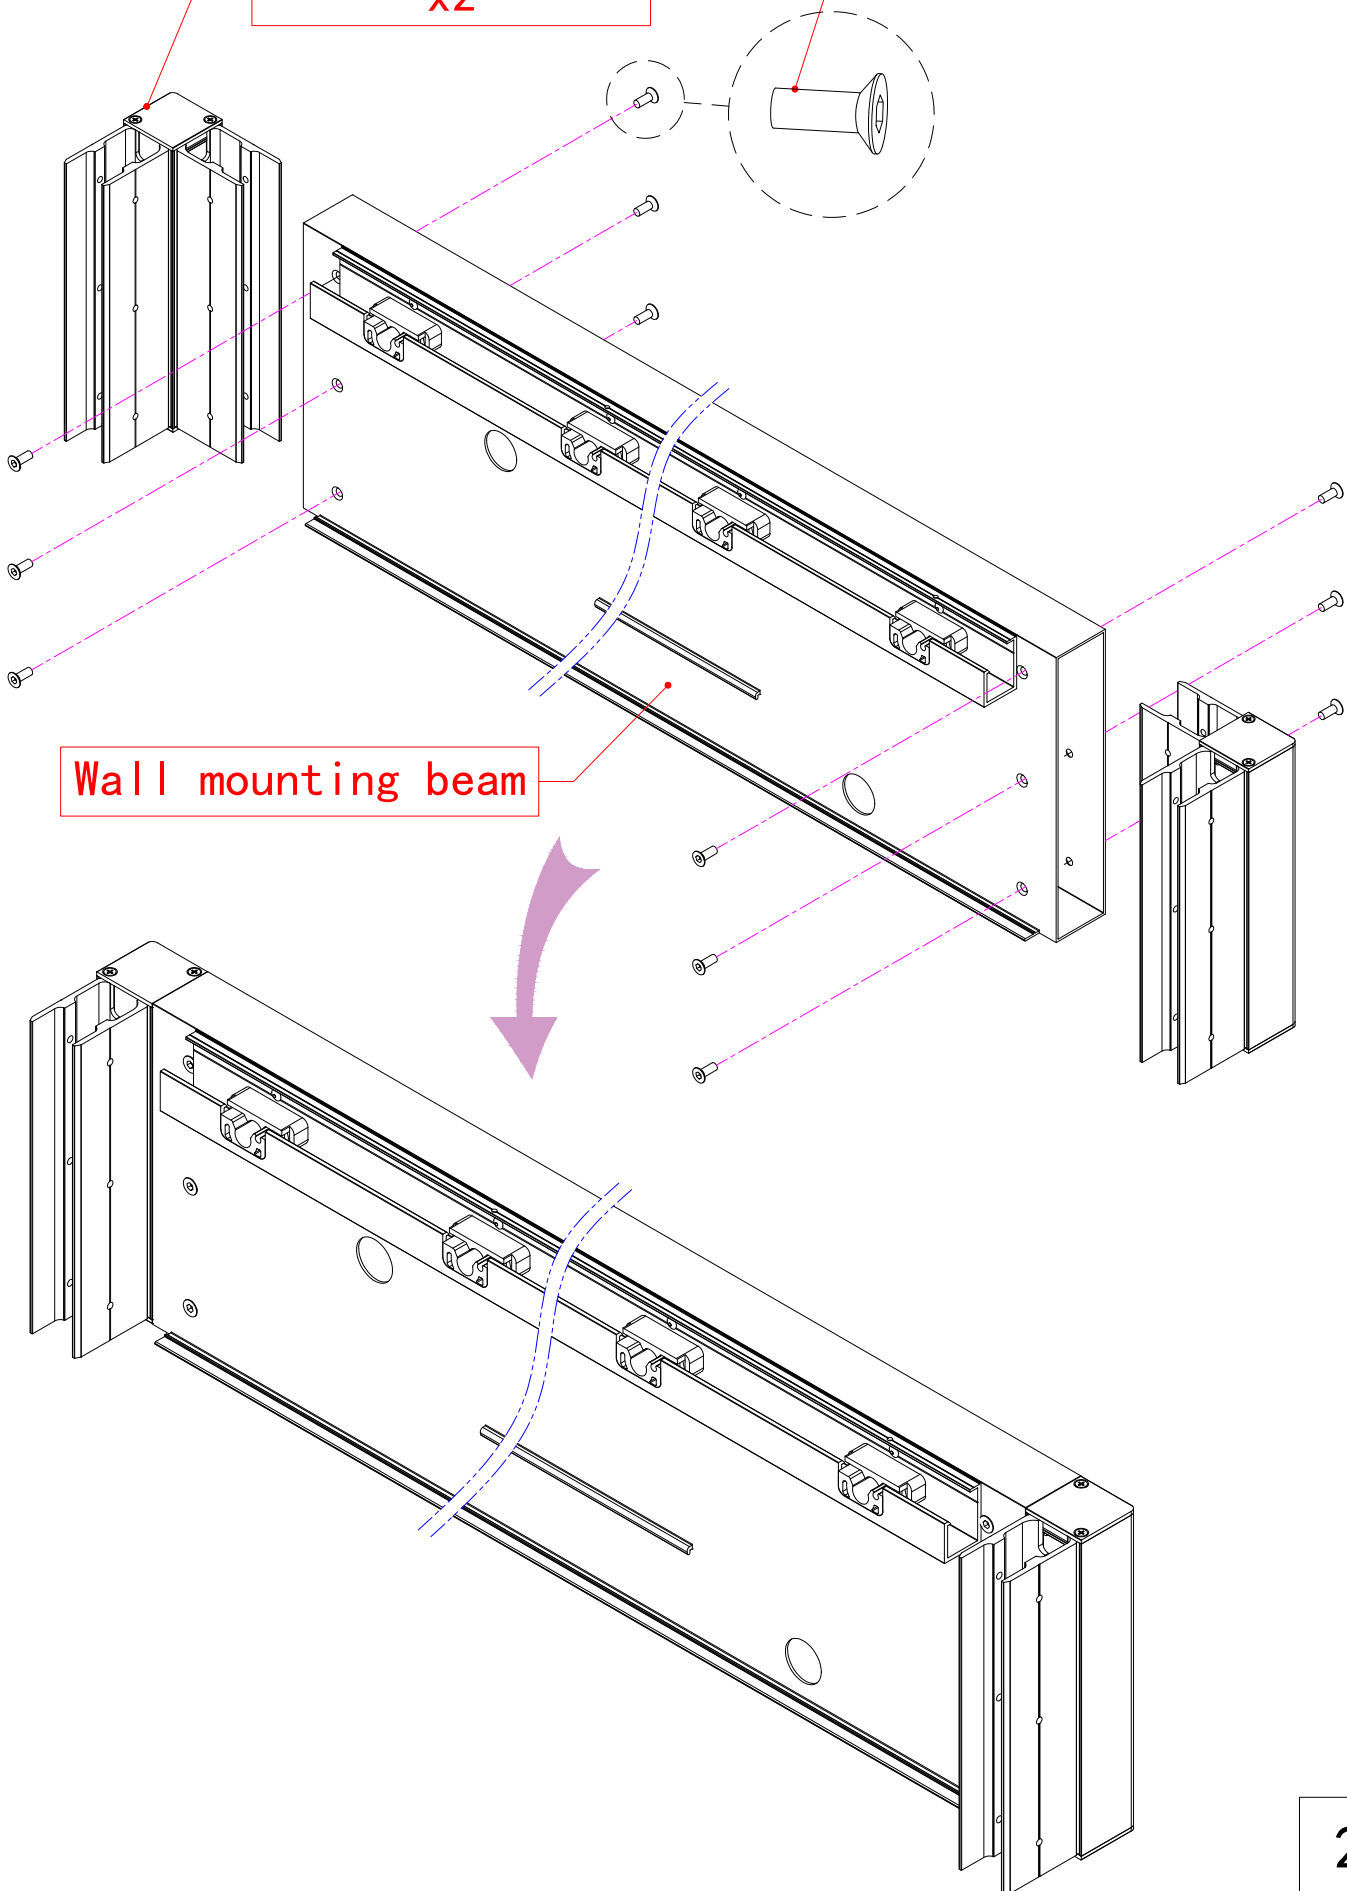

BON PERGOLA

DESIGNED IN CALIFORNIA

E220 Wall Mounting 15'x15'

**Beam corner kit
x2**

**M6X16
x12**

Wall mounting beam

**M6X16
x6**

B1

Post

Cover