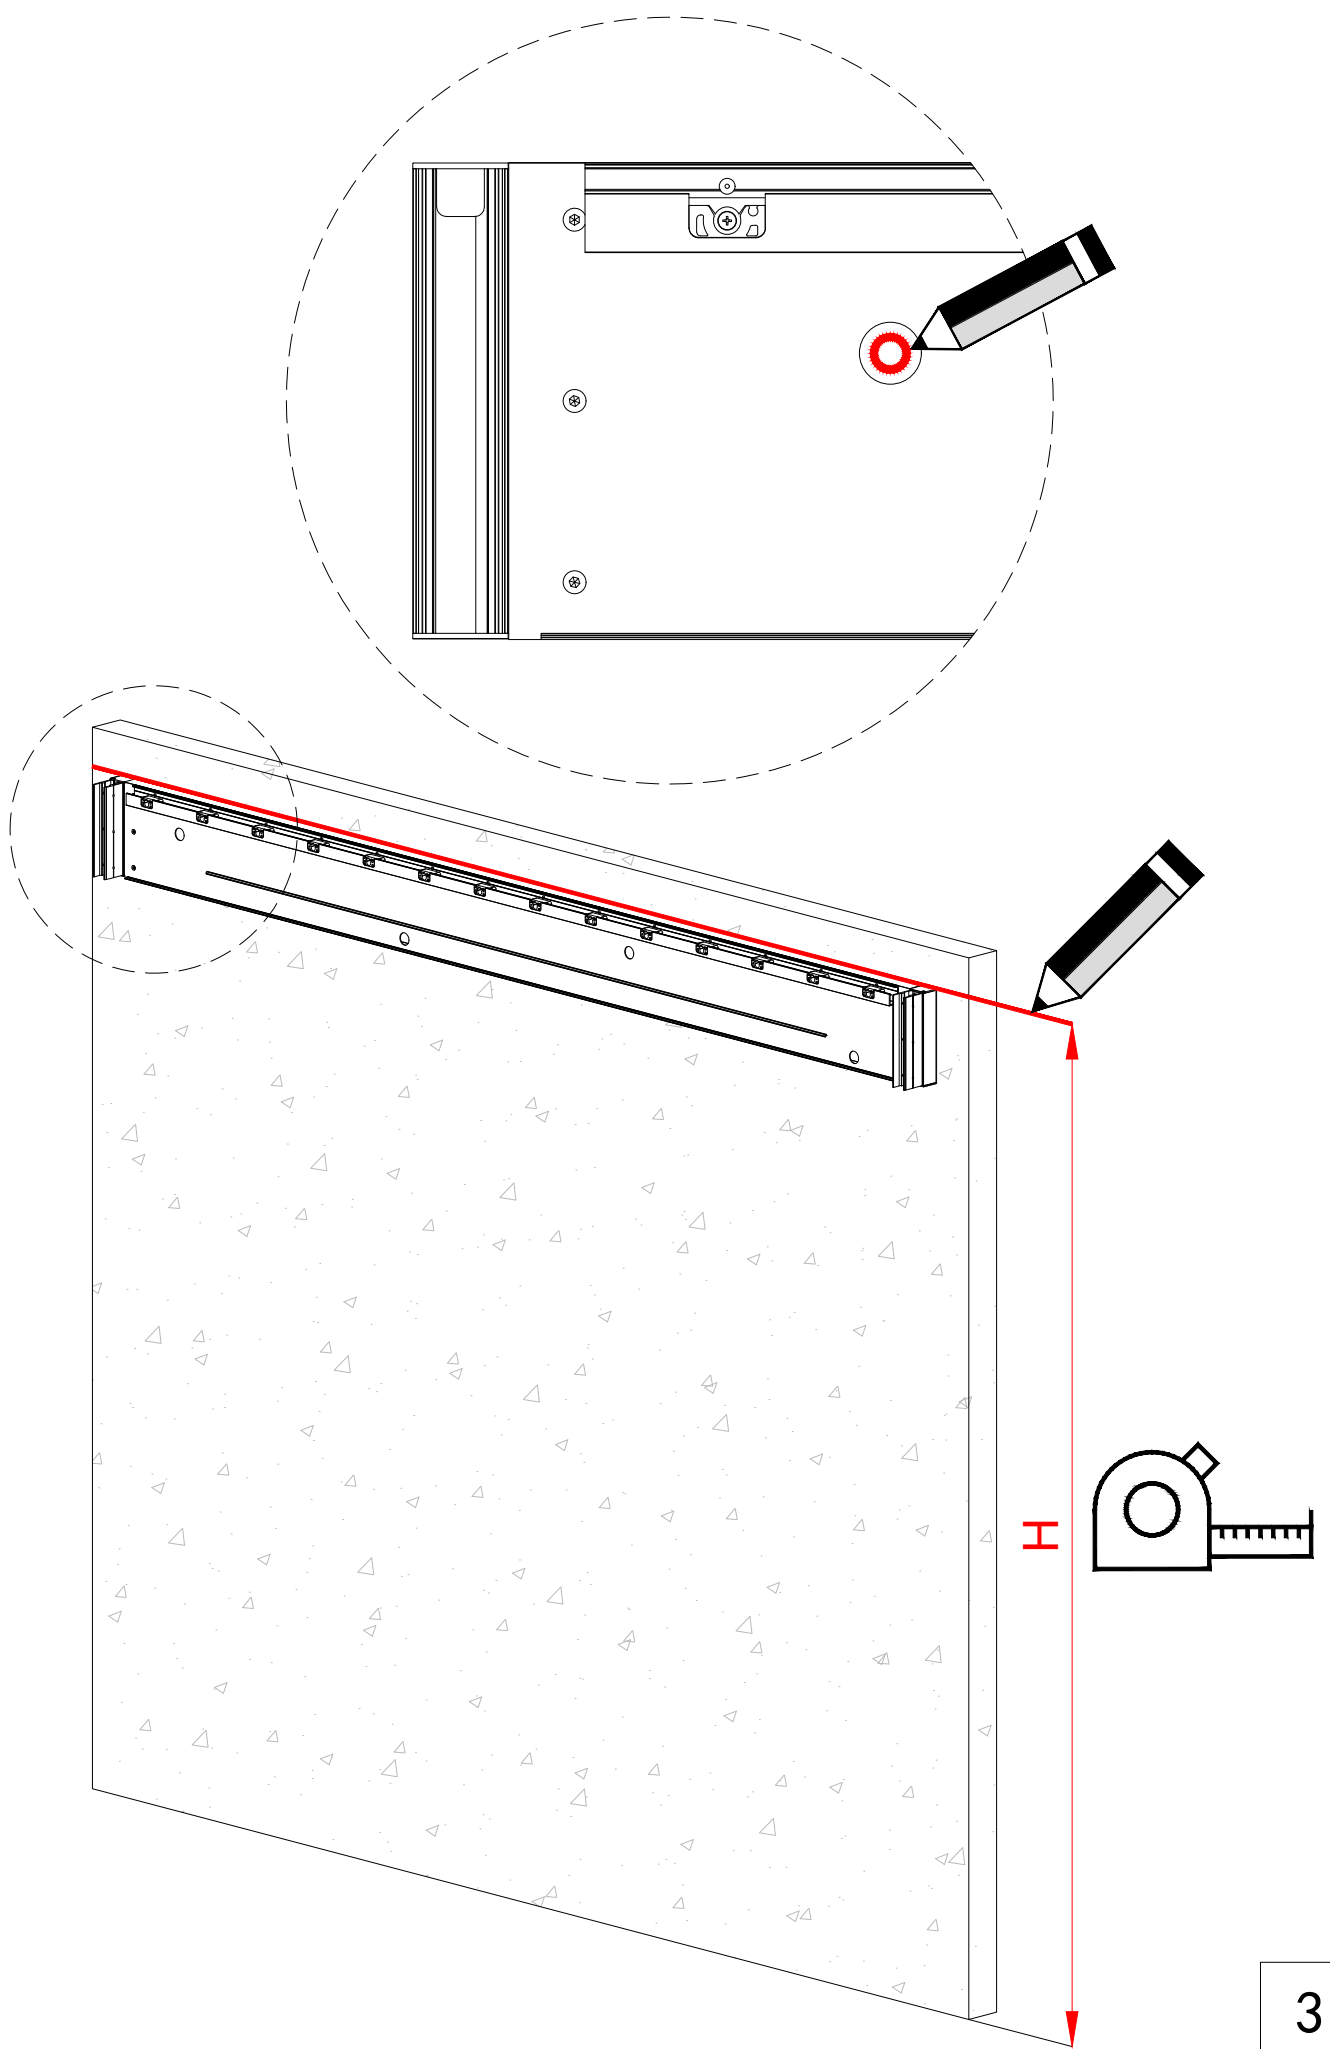

BON PERGOLA

DESIGNED IN CALIFORNIA

E220 Wall Mounting 15'x15'

**Beam corner kit
x2**

**M6X16
x12**

Wall mounting beam

**M6X16
x6**

B1

Post

Cover