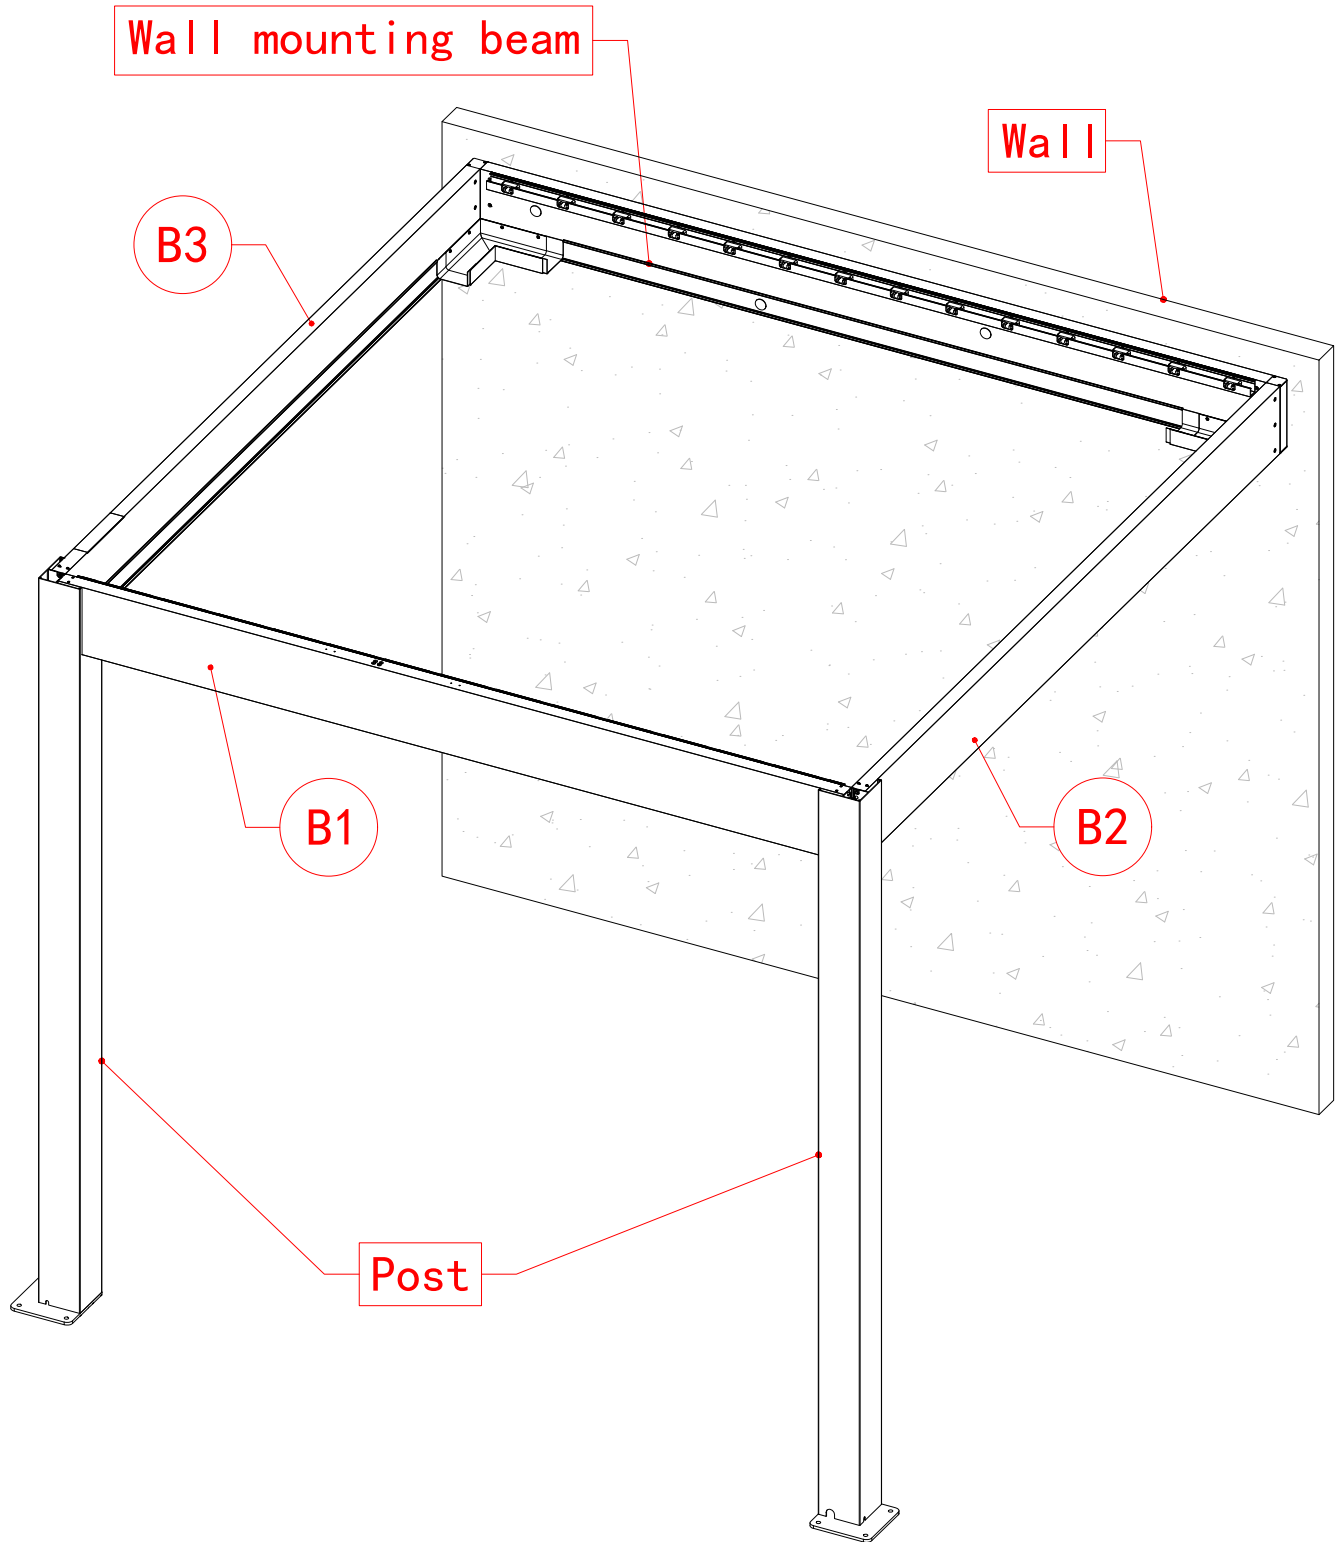

BON PERGOLA

DESIGNED IN CALIFORNIA

E220 Wall Mounting 15'x15'

**Beam corner kit
x2**

**M6X16
x12**

Wall mounting beam

**M6X16
x6**

B1

Post

Cover