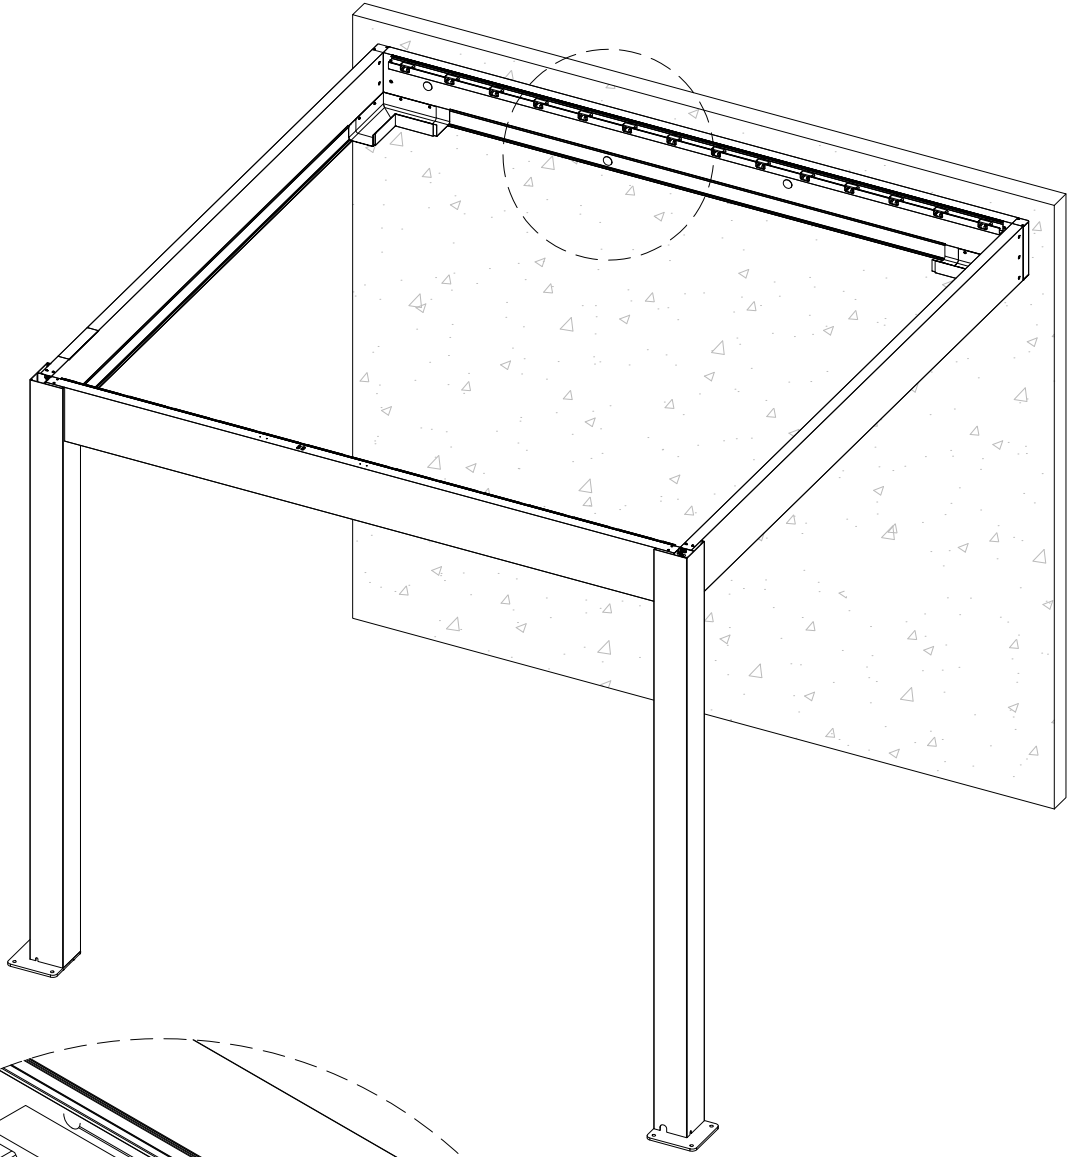

BON PERGOLA

DESIGNED IN CALIFORNIA

E220 Wall Mounting 15'x15'

**Beam corner kit
x2**

**M6X16
x12**

Wall mounting beam

**M6X16
x6**

B1

Post

Cover