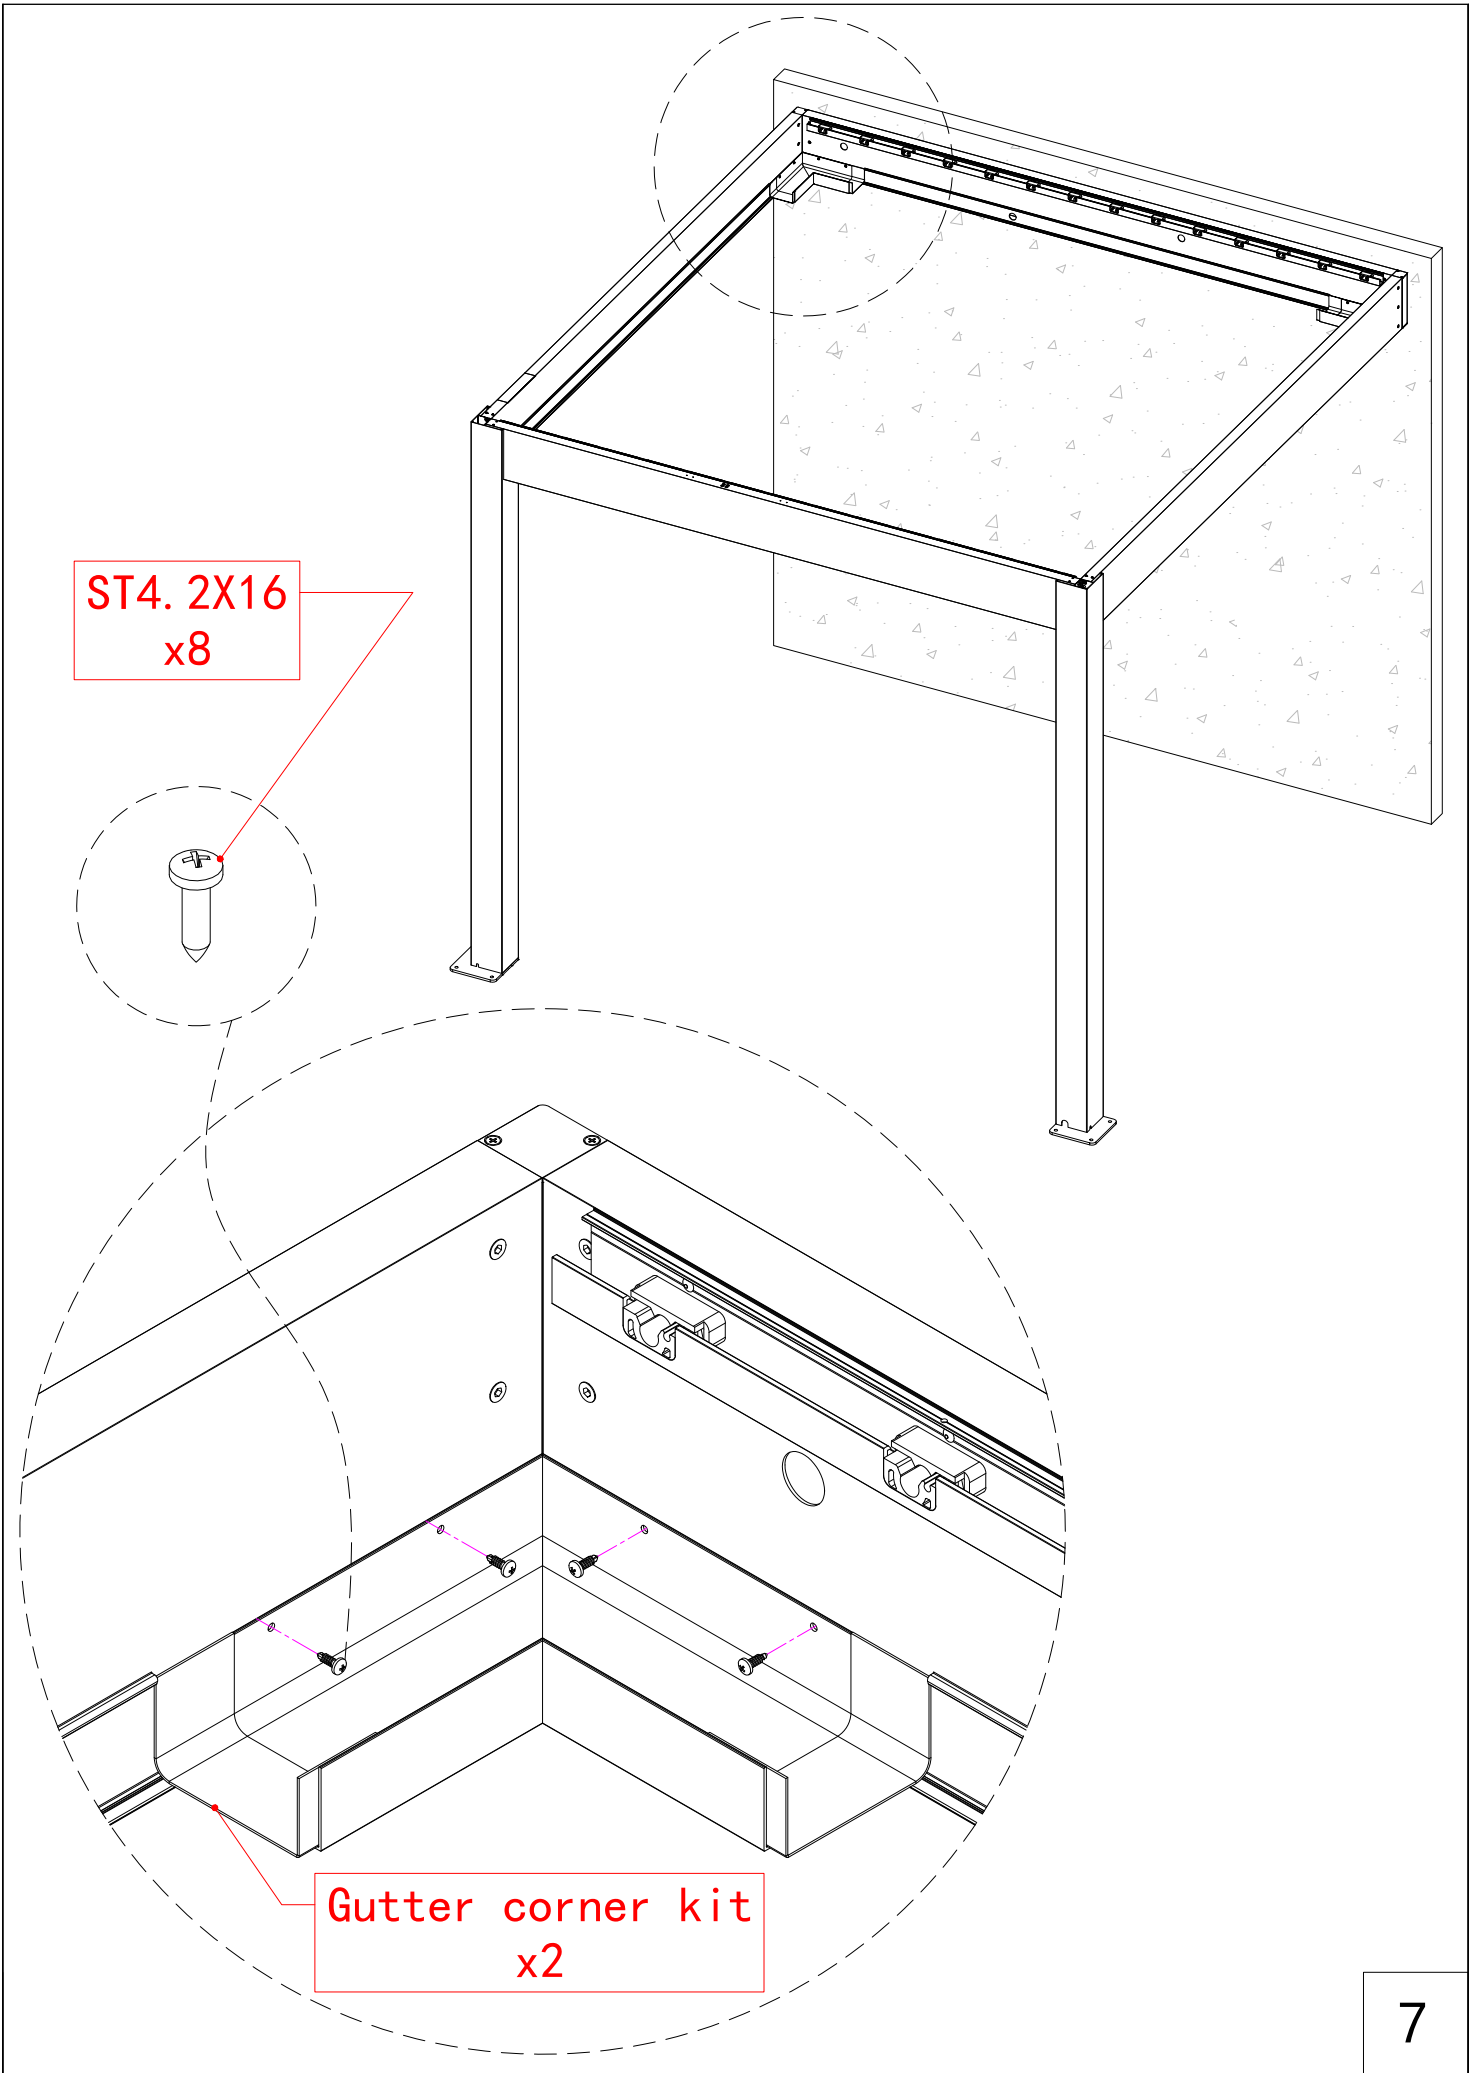

BON PERGOLA

DESIGNED IN CALIFORNIA

E220 Wall Mounting 15'x15'

**Beam corner kit
x2**

**M6X16
x12**

Wall mounting beam

**M6X16
x6**

B1

Post

Cover