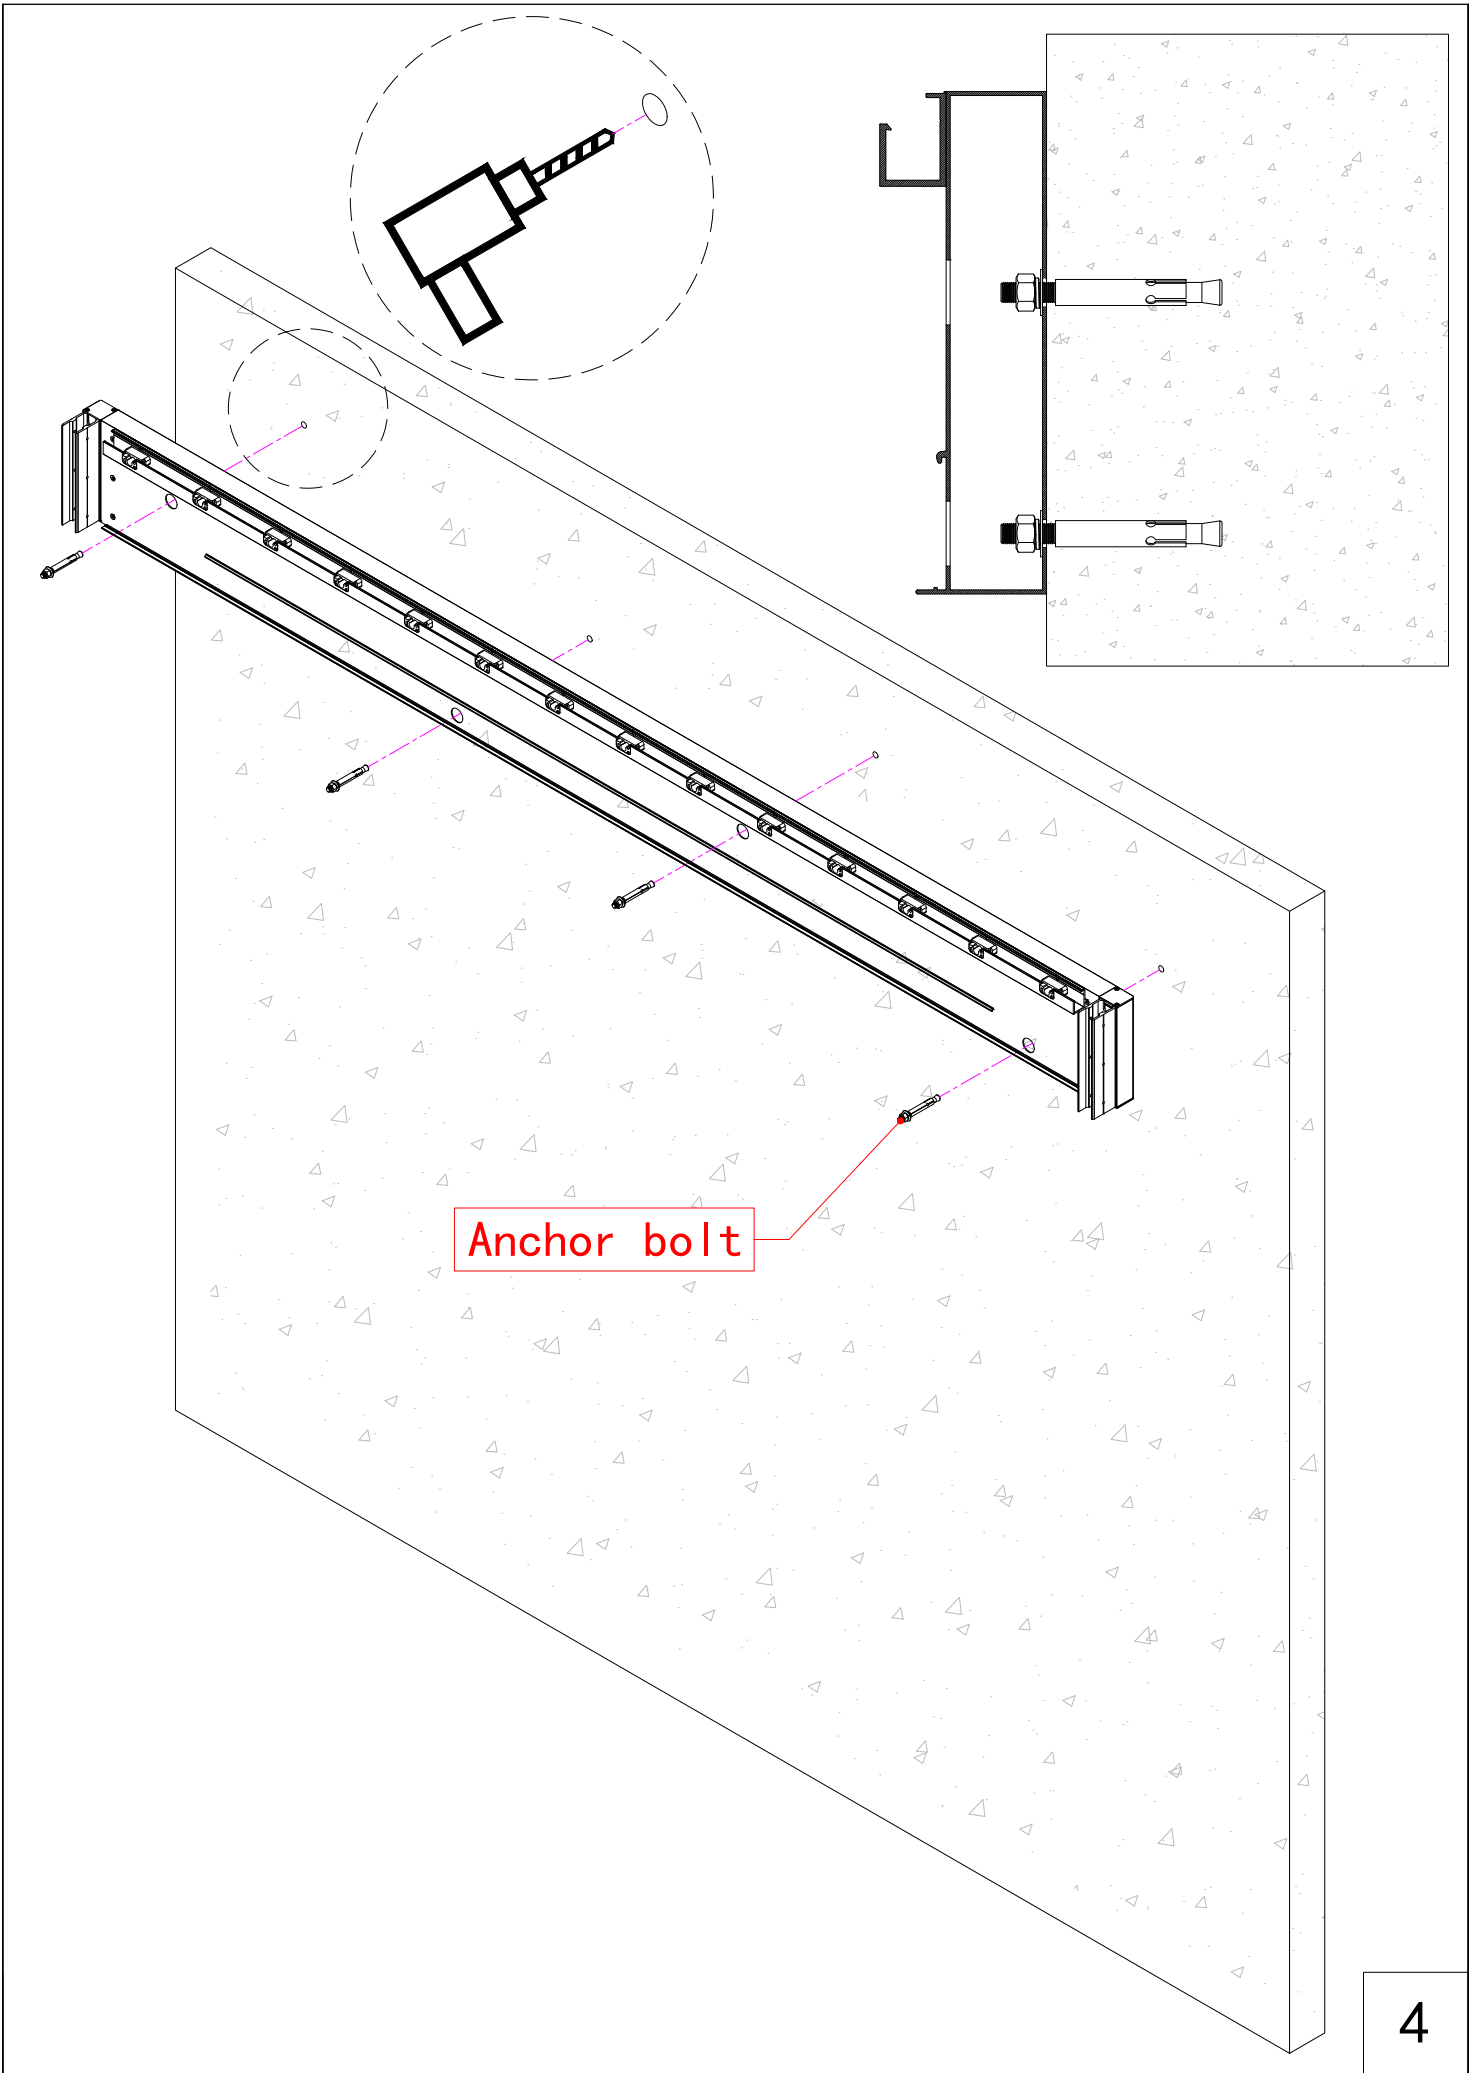

BON PERGOLA

DESIGNED IN CALIFORNIA

E220 Wall Mounting 15'x15'

**Beam corner kit
x2**

**M6X16
x12**

Wall mounting beam

**M6X16
x6**

B1

Post

Cover