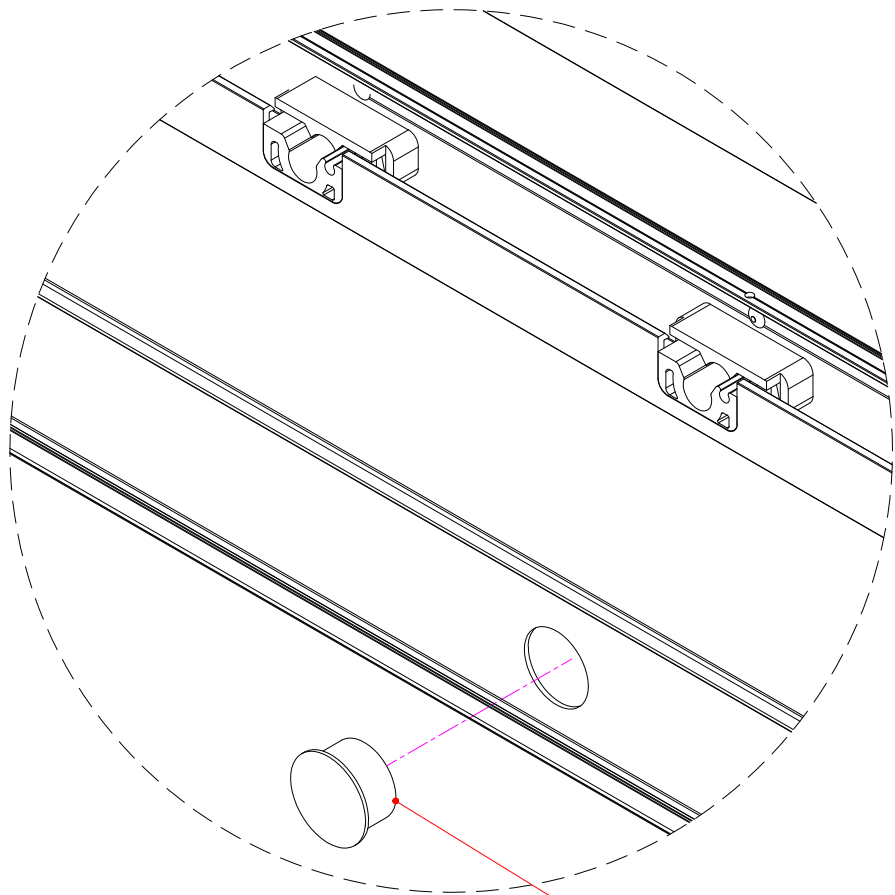

BON PERGOLA

DESIGNED IN CALIFORNIA

E220 Wall Mounting 15'x15'

**Beam corner kit
x2**

**M6X16
x12**

Wall mounting beam

**M6X16
x6**

B1

Post

Cover