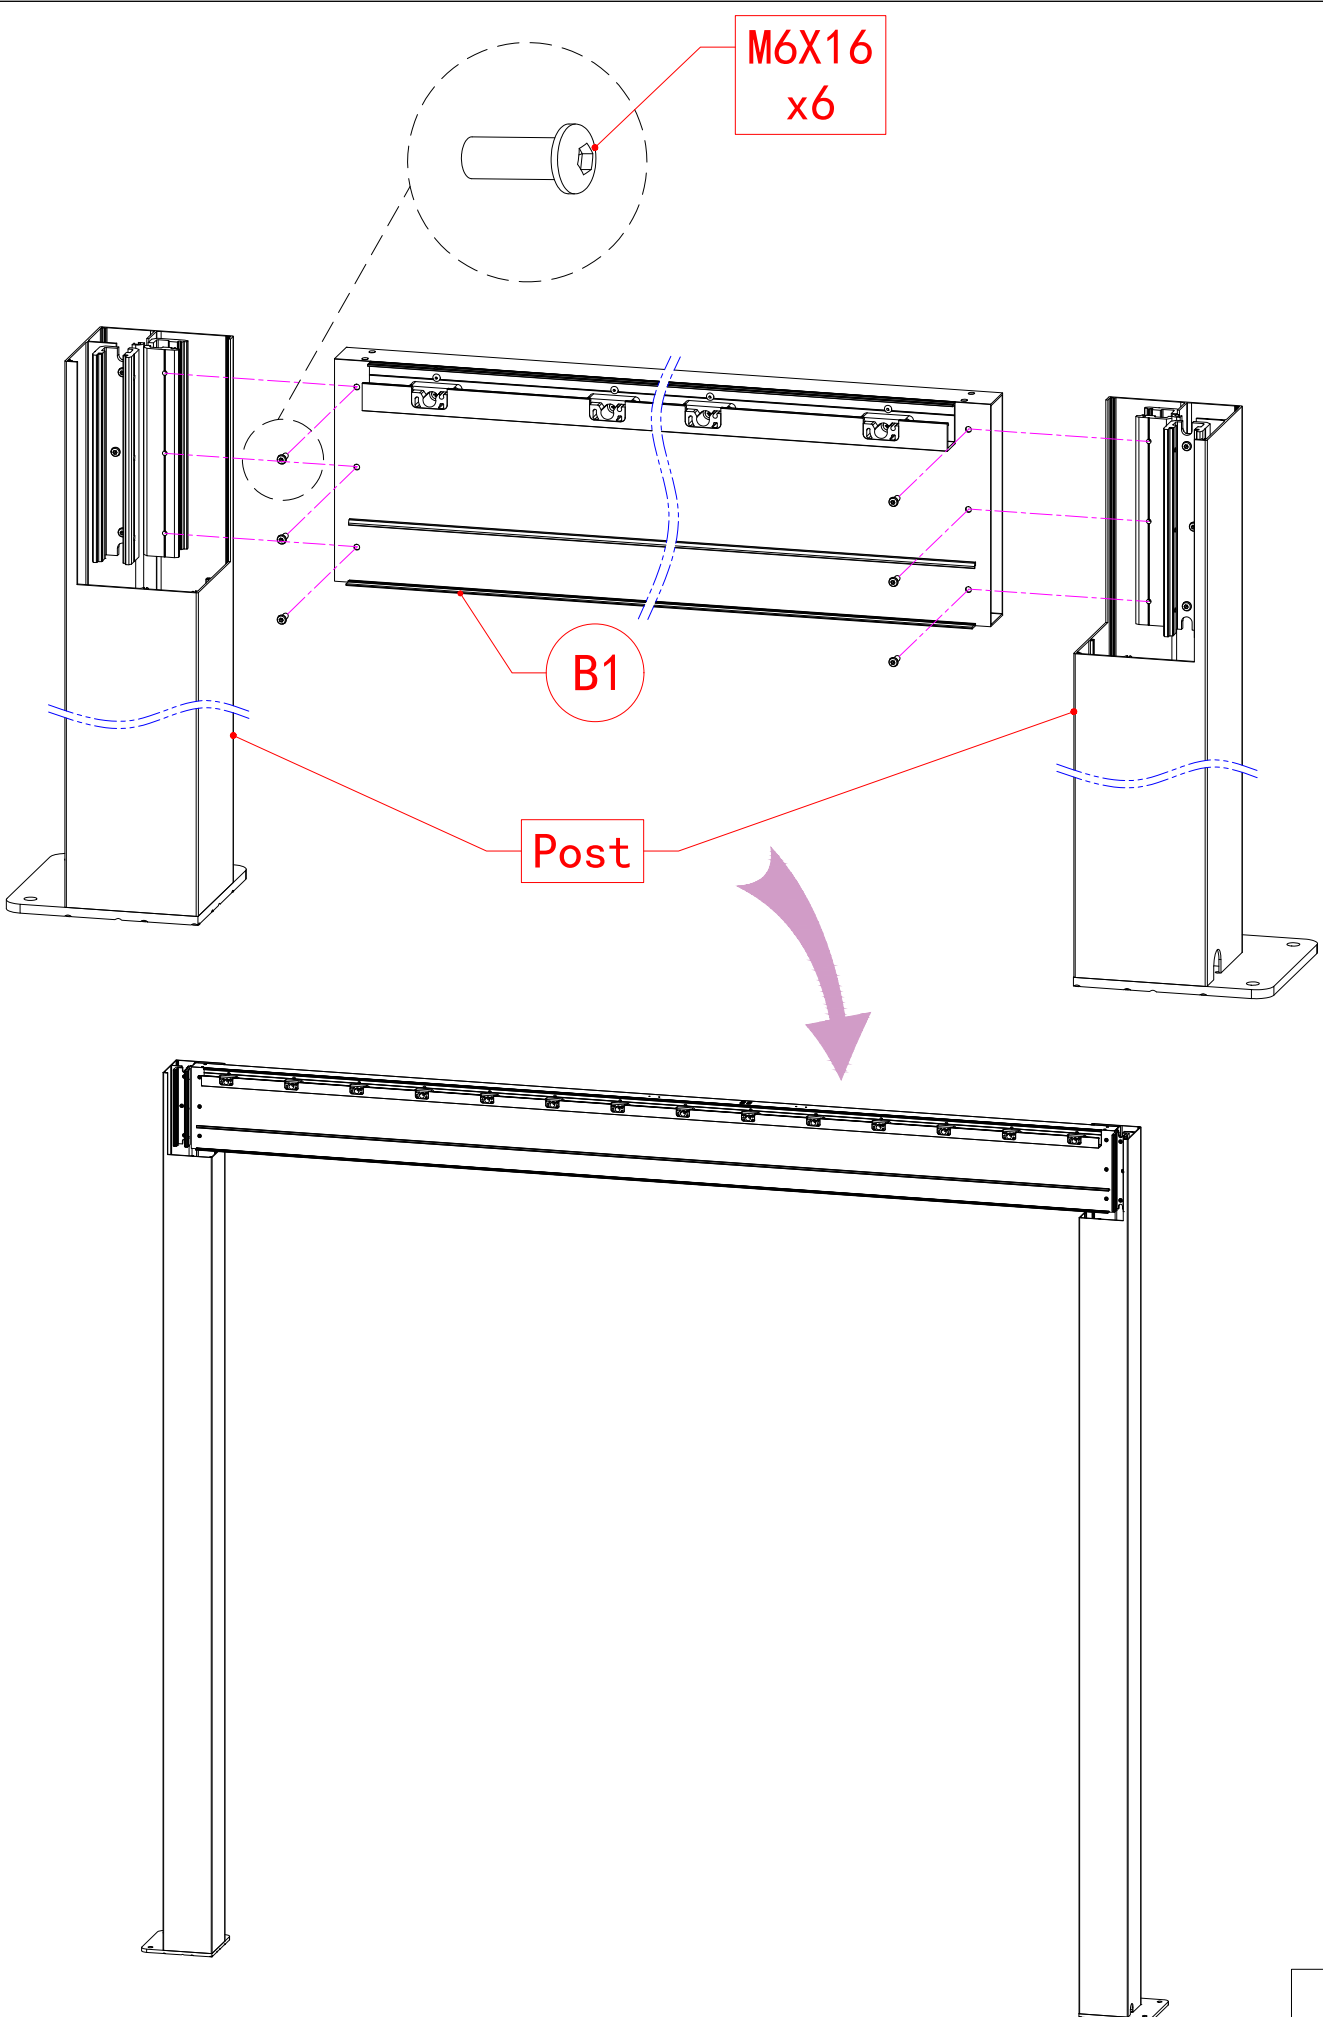

BON PERGOLA

DESIGNED IN CALIFORNIA

E220 Wall Mounting 15'x15'

**Beam corner kit
x2**

**M6X16
x12**

Wall mounting beam

**M6X16
x6**

B1

Post

Cover