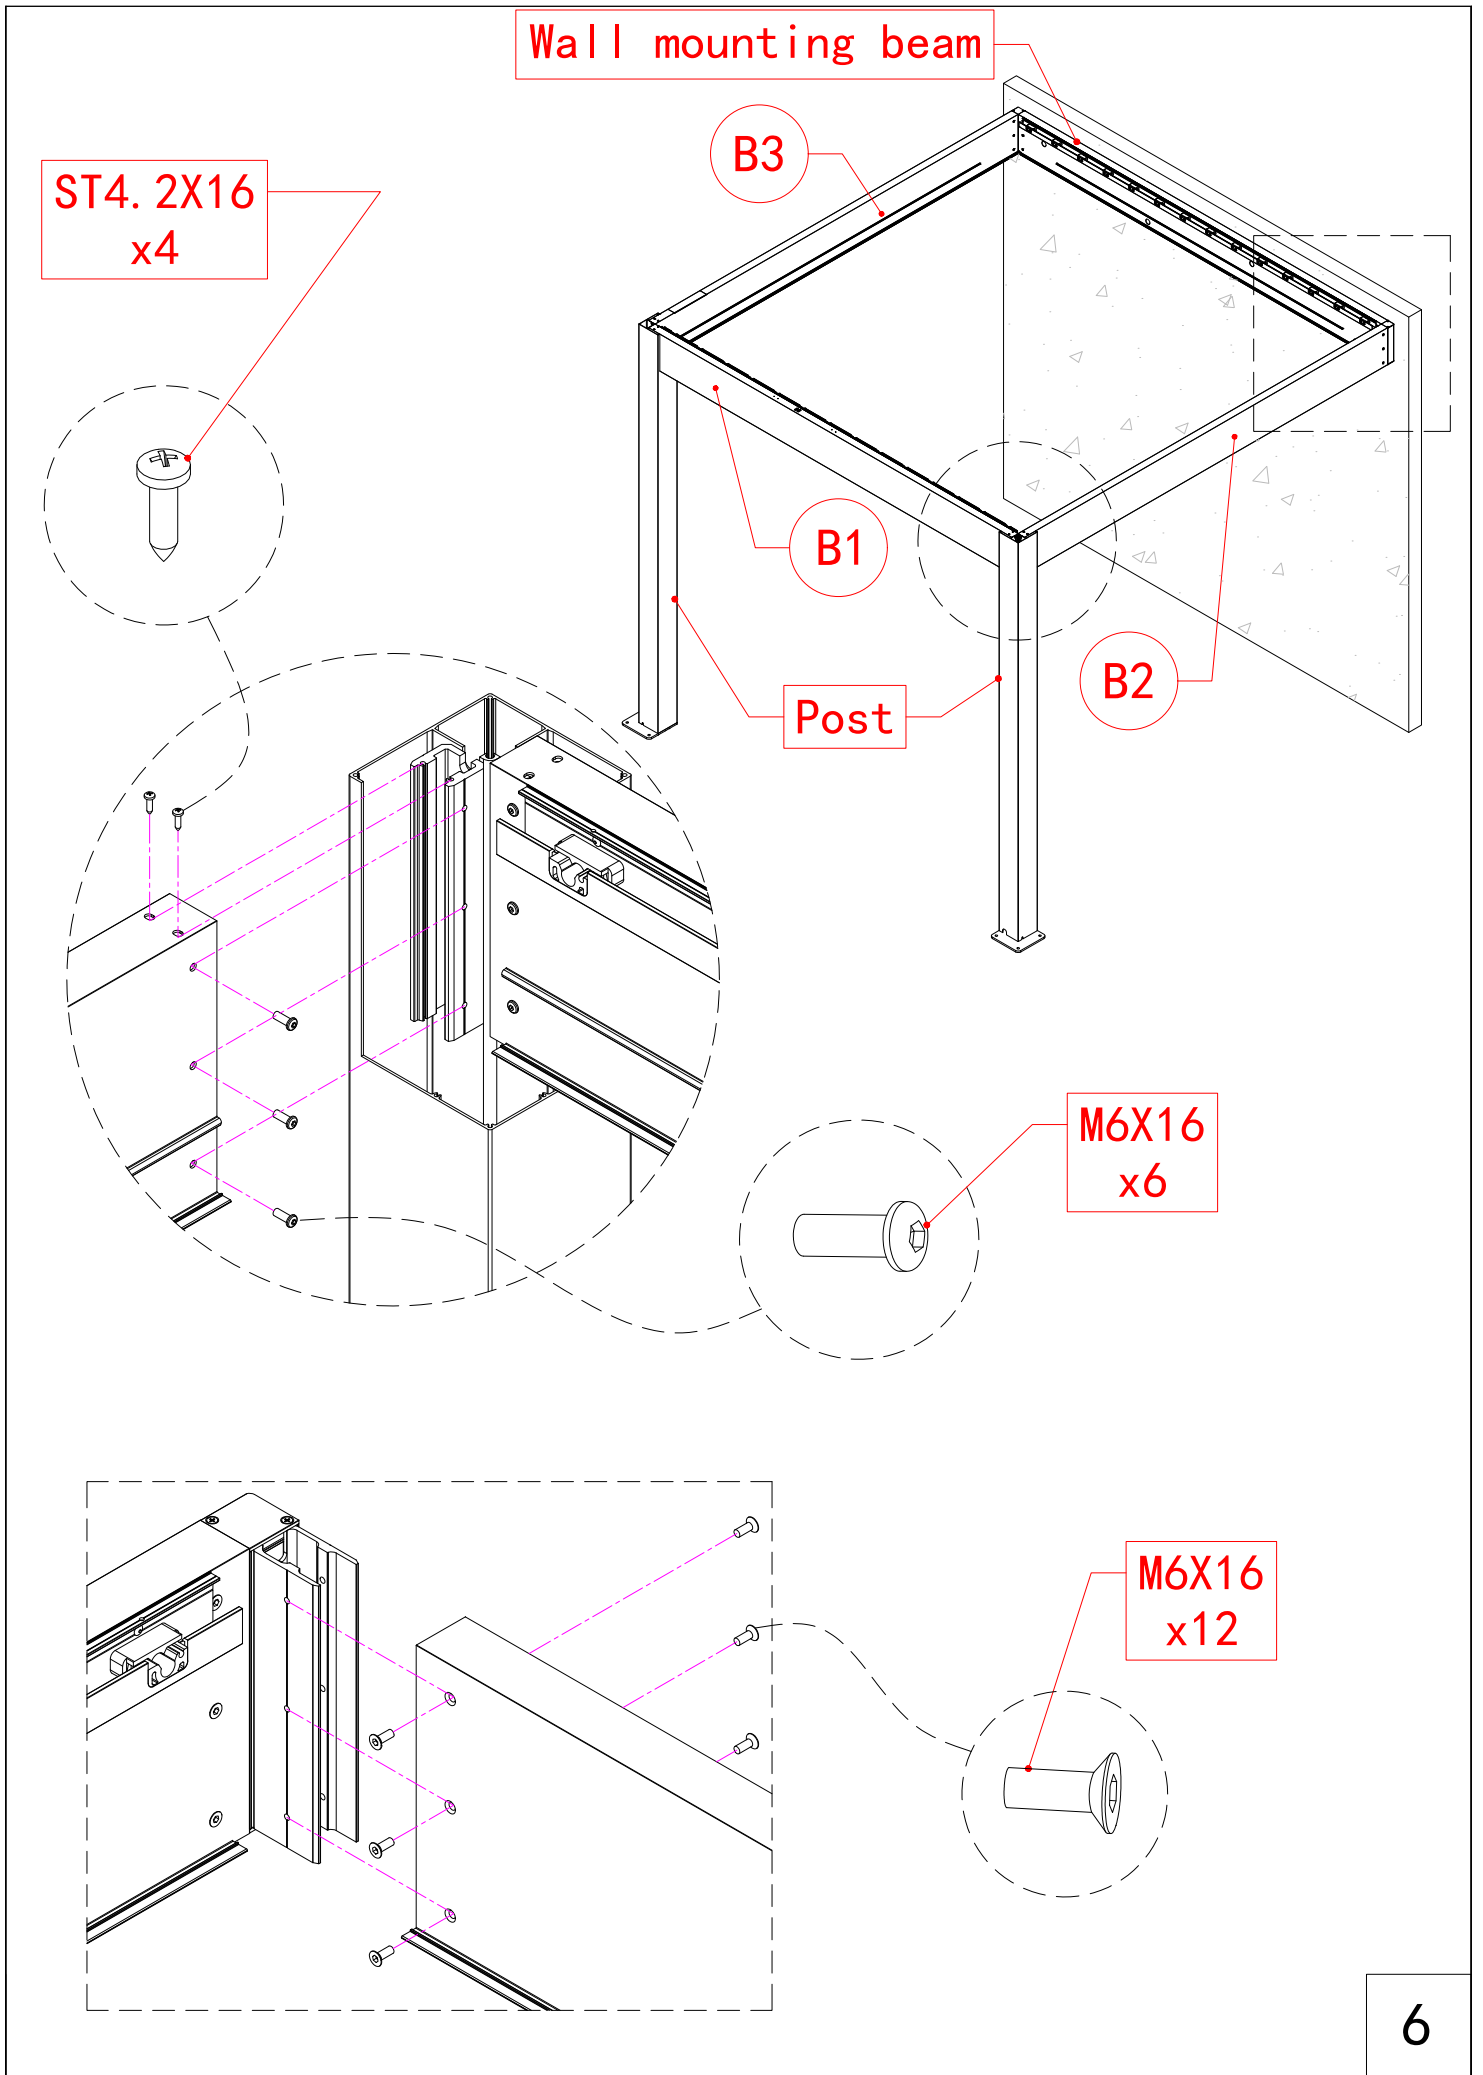

BON PERGOLA

DESIGNED IN CALIFORNIA

E220 Wall Mounting 15'x15'

**Beam corner kit
x2**

**M6X16
x12**

Wall mounting beam

**M6X16
x6**

B1

Post

Cover