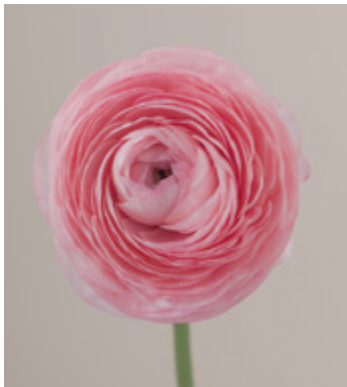

Color
Blush

Cloni Success Favola

Category
Success

Vase Life
Long

Bud Size
Extra Large

Color
Light Pink

Cloni Success Nuance

Category
Success