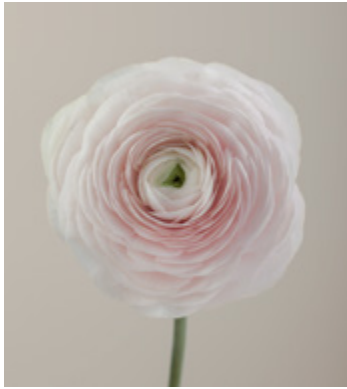

Category
Success

Vase Life
Medium

Bud Size
Extra Large

Color
White

Cloni Success Hanoi

Category
Success

Vase Life
Long

Bud Size
Extra Large