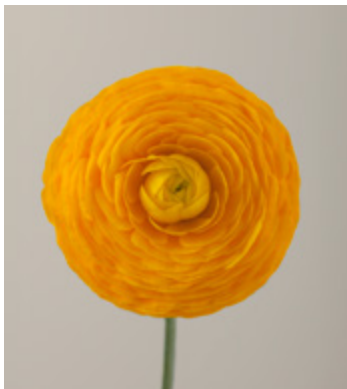

Elegance Giallo

Category
Elegance

Vase Life
Long

Bud Size
Medium

Color
Yellow