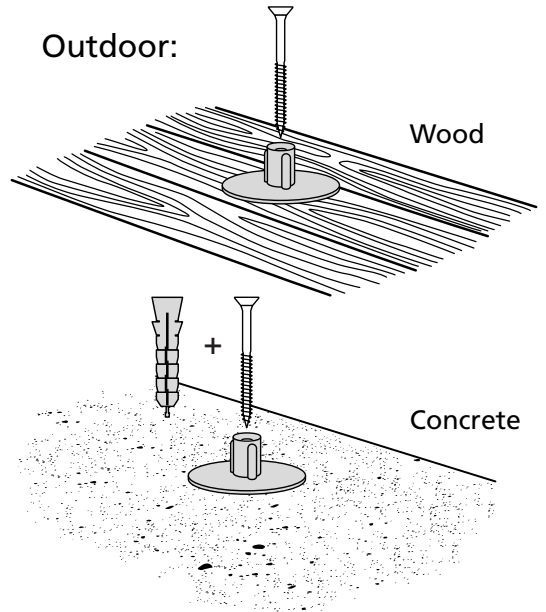

RAMP KIT 5S

Height: 14,4 - 19,9 cm

Width: 75 cm

Depth: 125 cm

Included

Danish Design Pat. Pend. and produced
in Denmark by Excellent Systems A/S

HEIGHT ADJUSTMENT

Remove Ramp Adjuster from toplayer:

Heights:

MOUNTING WITH LOCKS

Rubber hammer
Not included

FASTENING WITH MOUNTING PAD

Indoor:

Outdoor:

FASTENING WITH STOPPERS