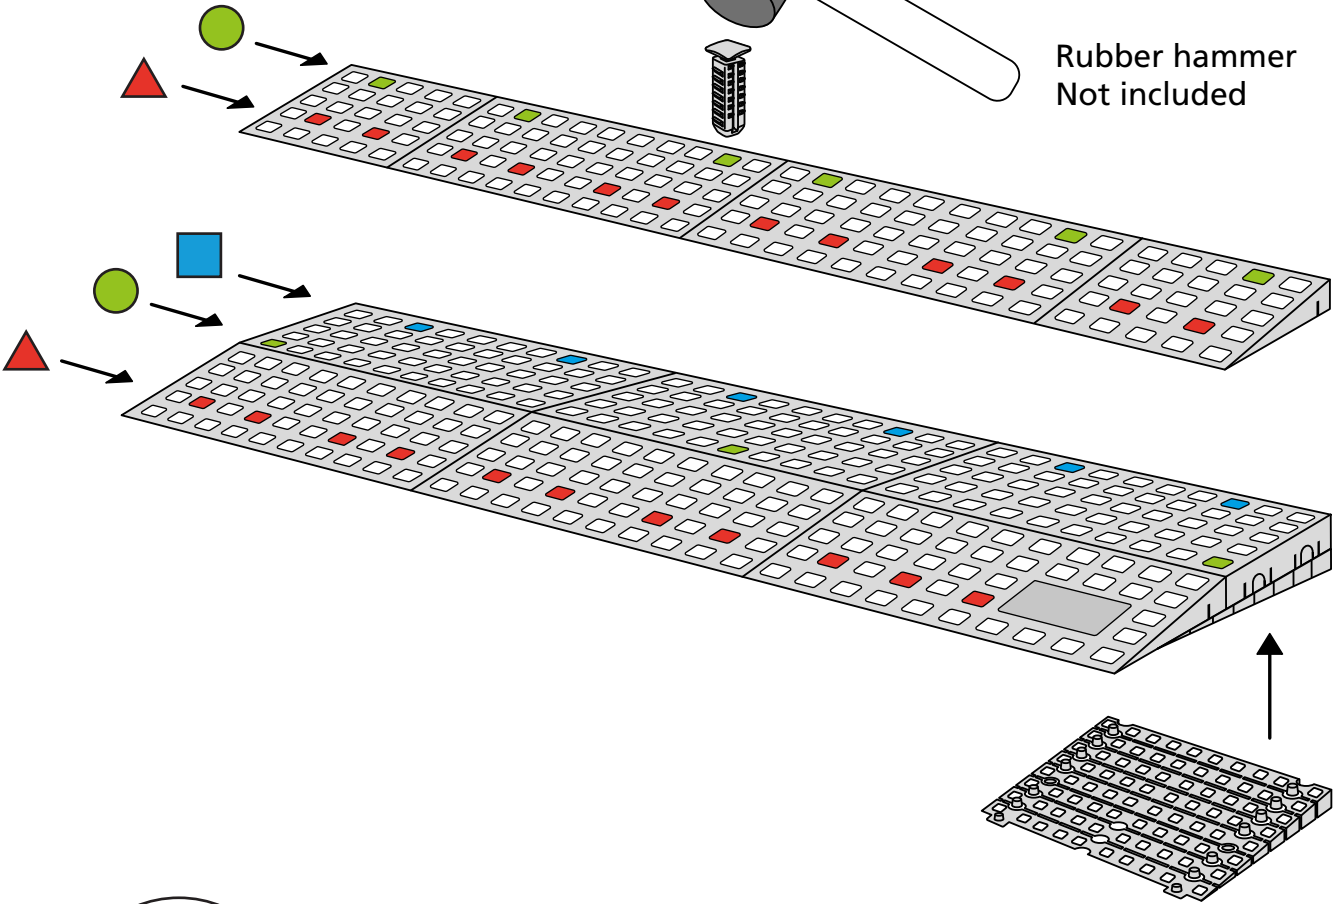

RAMP KIT 5S

Height: 14,4 - 19,9 cm

Width: 75 cm

Depth: 125 cm

Included

Danish Design Pat. Pend. and produced
in Denmark by Excellent Systems A/S

HEIGHT ADJUSTMENT

Remove Ramp Adjuster from toplayer:

Heights:

MOUNTING WITH LOCKS

Rubber hammer
Not included

FASTENING WITH MOUNTING PAD

Indoor:

Outdoor:

FASTENING WITH STOPPERS