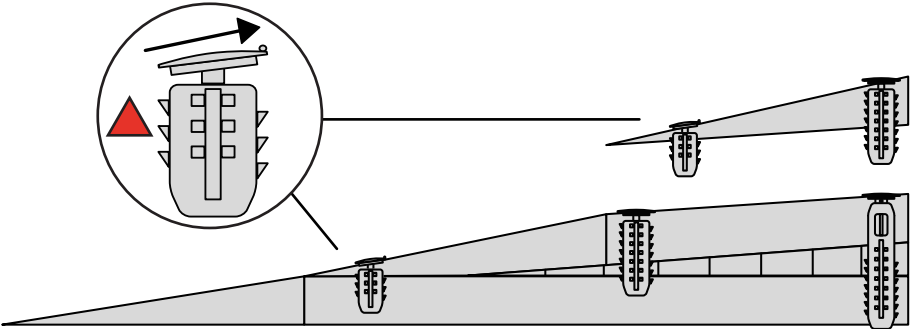

RAMP KIT 5S

Height: 14,4 - 19,9 cm

Width: 75 cm

Depth: 125 cm

Included

Danish Design Pat. Pend. and produced
in Denmark by Excellent Systems A/S

HEIGHT ADJUSTMENT

Remove Ramp Adjuster from toplayer:

Heights:

MOUNTING WITH LOCKS

Rubber hammer
Not included

FASTENING WITH MOUNTING PAD

Indoor:

Outdoor:

FASTENING WITH STOPPERS