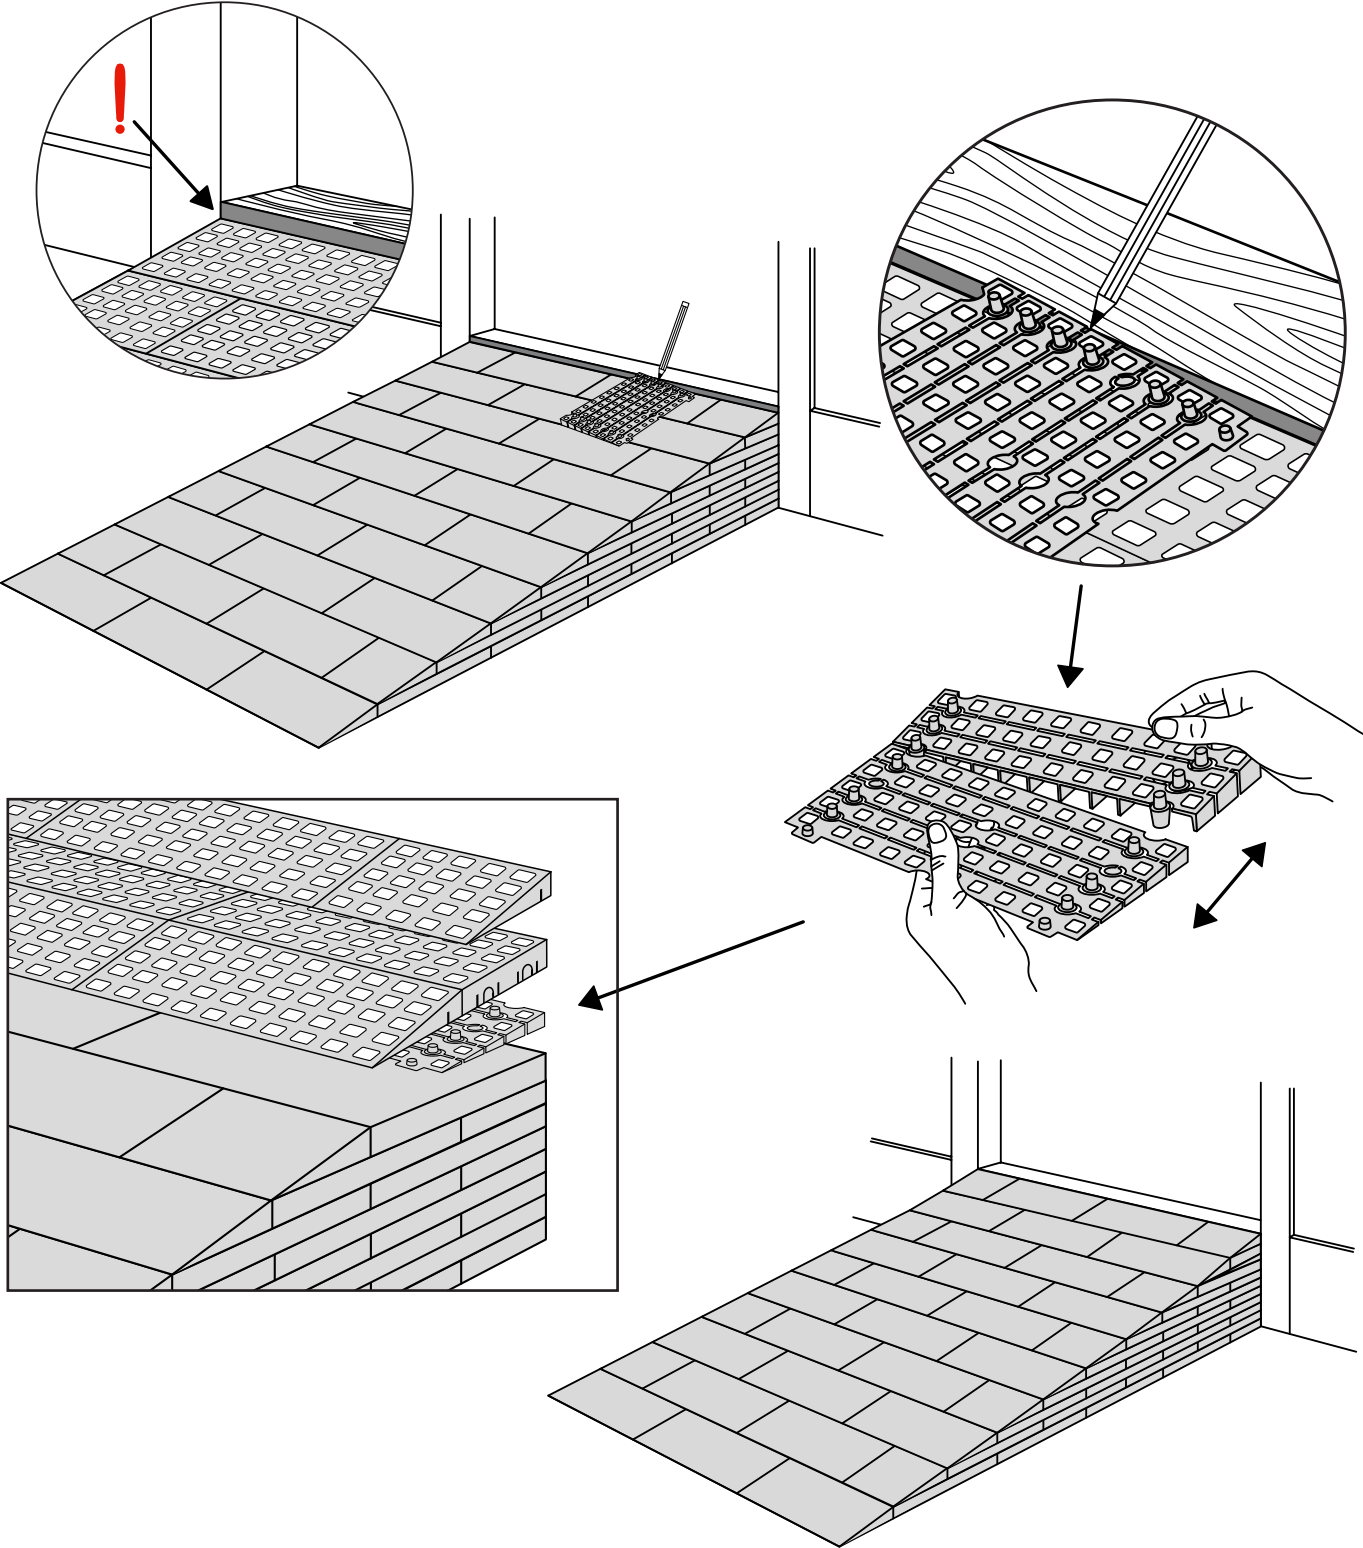

RAMP KIT 5S

Height: 14,4 - 19,9 cm

Width: 75 cm

Depth: 125 cm

Included

Danish Design Pat. Pend. and produced
in Denmark by Excellent Systems A/S

HEIGHT ADJUSTMENT

Remove Ramp Adjuster from toplayer:

Heights:

MOUNTING WITH LOCKS

Rubber hammer
Not included

FASTENING WITH MOUNTING PAD

Indoor:

Outdoor:

FASTENING WITH STOPPERS