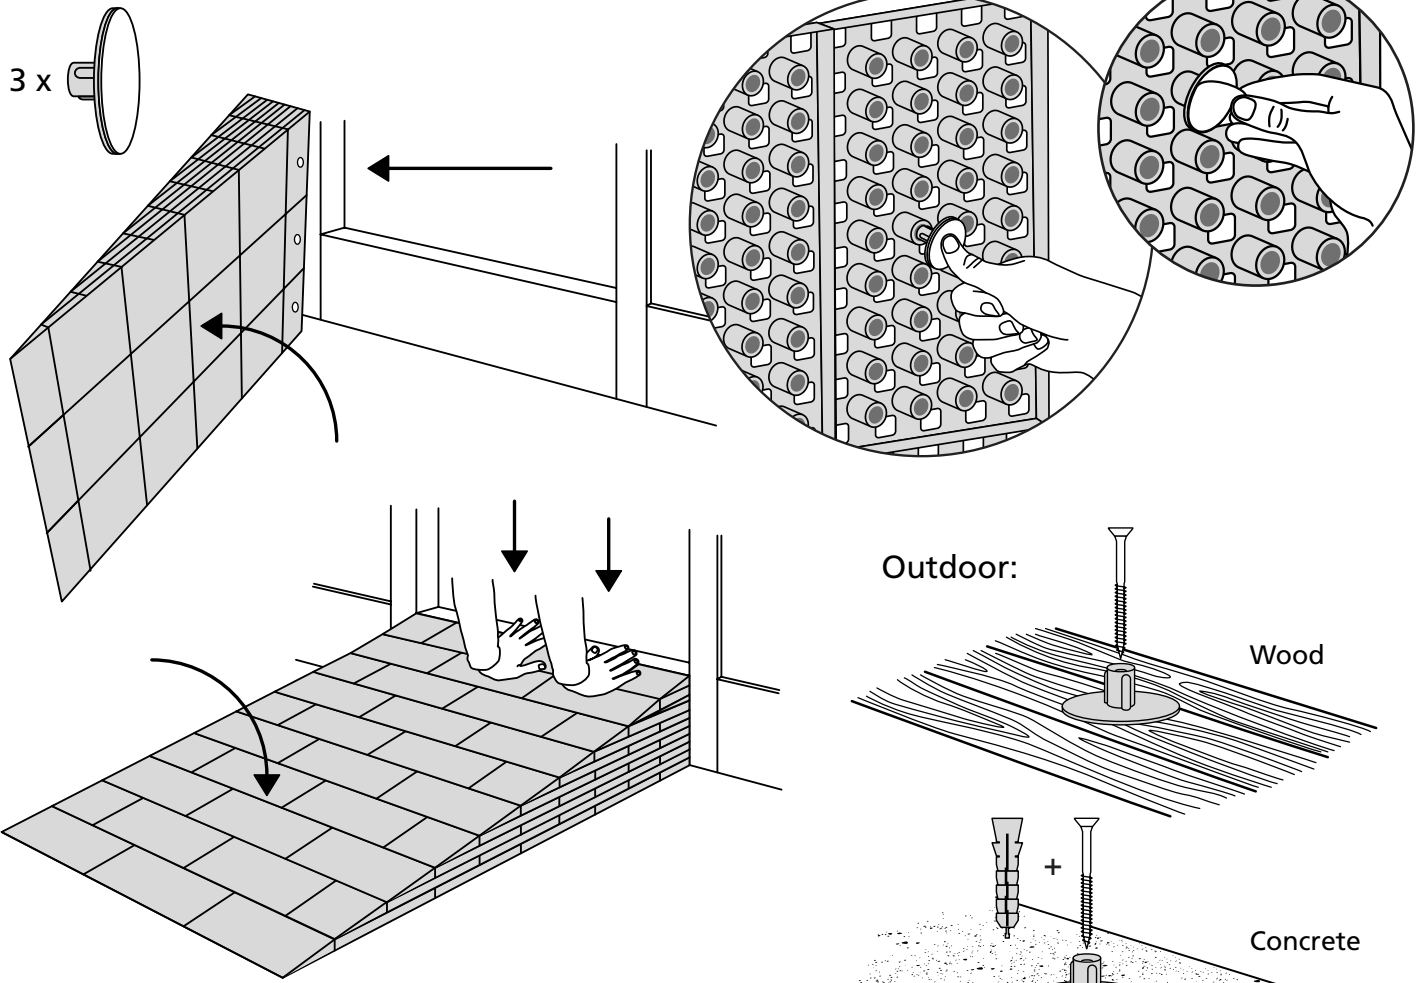

RAMP KIT 5S

Height: 14,4 - 19,9 cm

Width: 75 cm

Depth: 125 cm

Included

Danish Design Pat. Pend. and produced
in Denmark by Excellent Systems A/S

HEIGHT ADJUSTMENT

Remove Ramp Adjuster from toplayer:

Heights:

MOUNTING WITH LOCKS

Rubber hammer
Not included

FASTENING WITH MOUNTING PAD

Indoor:

Outdoor:

FASTENING WITH STOPPERS