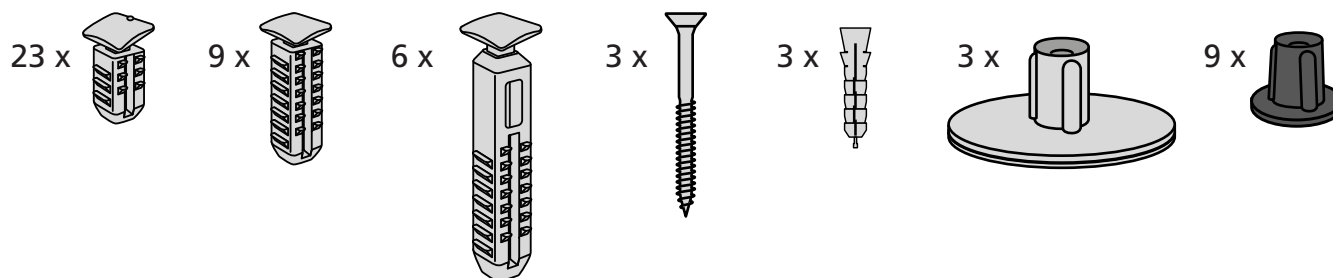

RAMP KIT 5S

Height: 14,4 - 19,9 cm

Width: 75 cm

Depth: 125 cm

Included

Danish Design Pat. Pend. and produced
in Denmark by Excellent Systems A/S

HEIGHT ADJUSTMENT

Remove Ramp Adjuster from toplayer: