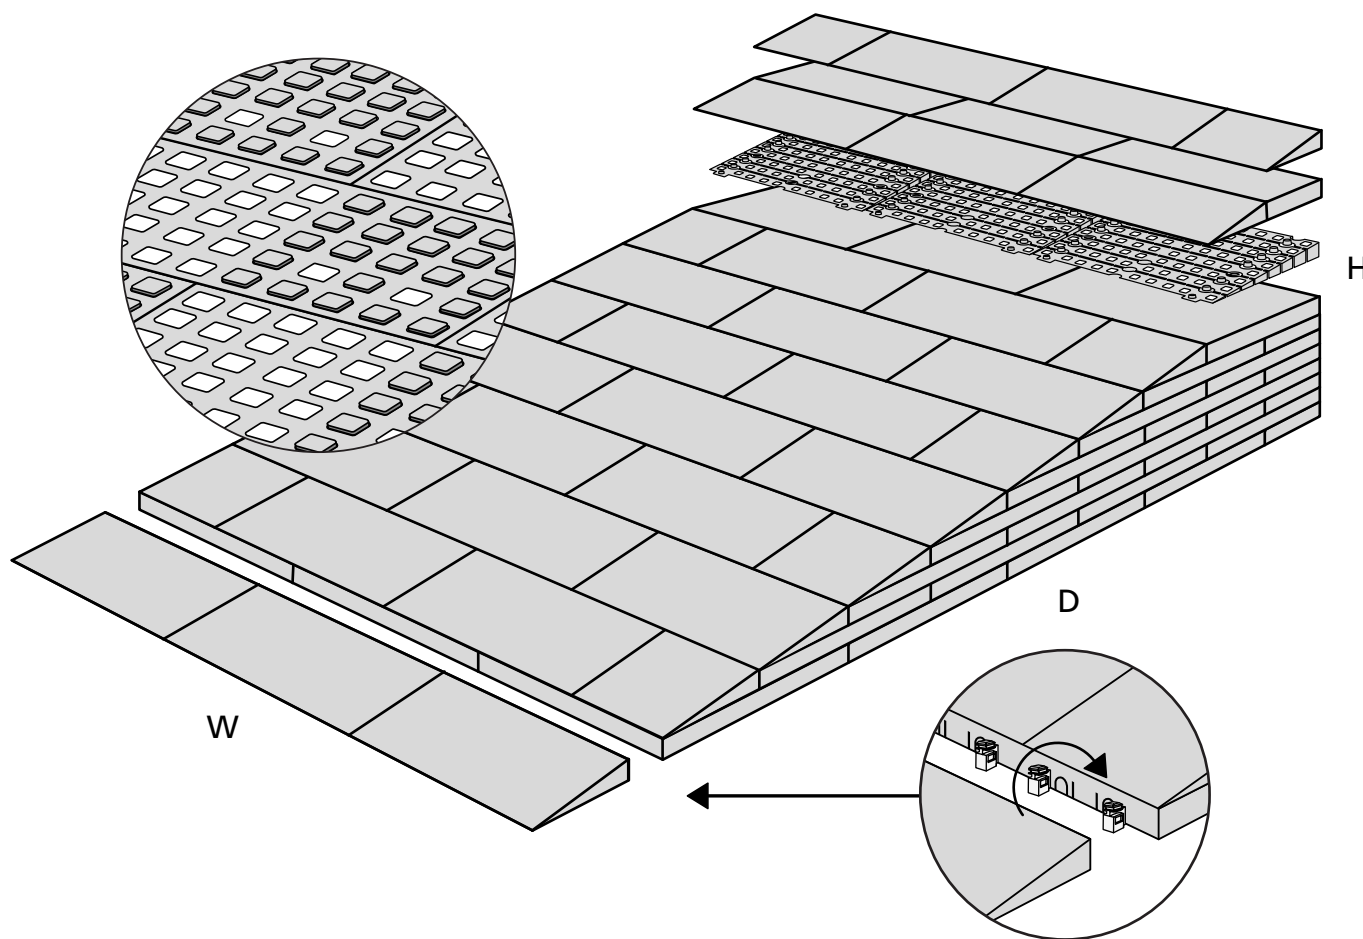

RAMP KIT 5S

Height: 14,4 - 19,9 cm

Width: 75 cm

Depth: 125 cm

Included

Danish Design Pat. Pend. and produced
in Denmark by Excellent Systems A/S

HEIGHT ADJUSTMENT

Remove Ramp Adjuster from toplayer:

Heights:

MOUNTING WITH LOCKS

Rubber hammer
Not included

FASTENING WITH MOUNTING PAD

Indoor:

Outdoor:

FASTENING WITH STOPPERS