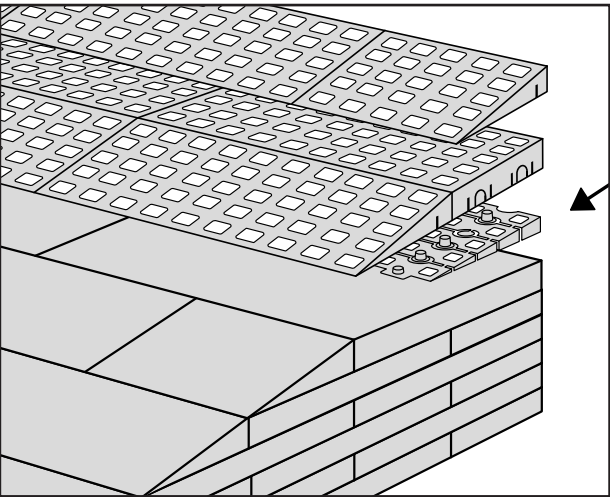

HEIGHT ADJUSTMENT

Remove Ramp Adjuster from toplayer:

Heights: