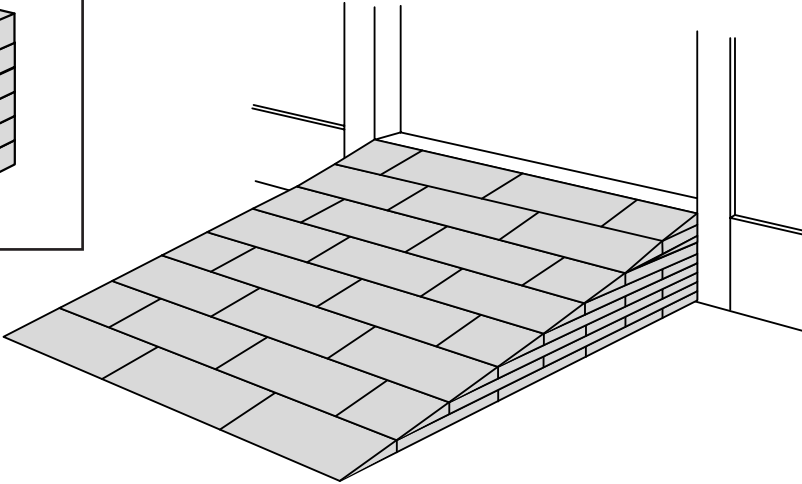

RAMP KIT 4S

Height: 10,8 - 16,3 cm

Width: 75 cm

Depth: 100 cm

Included

Danish Design Pat. Pend. and produced
in Denmark by Excellent Systems A/S

HEIGHT ADJUSTMENT

Remove Ramp Adjuster from toplayer:

Heights:

MOUNTING WITH LOCKS

Rubber hammer
Not included

FASTENING WITH MOUNTING PAD

Indoor:

FASTENING WITH STOPPERS