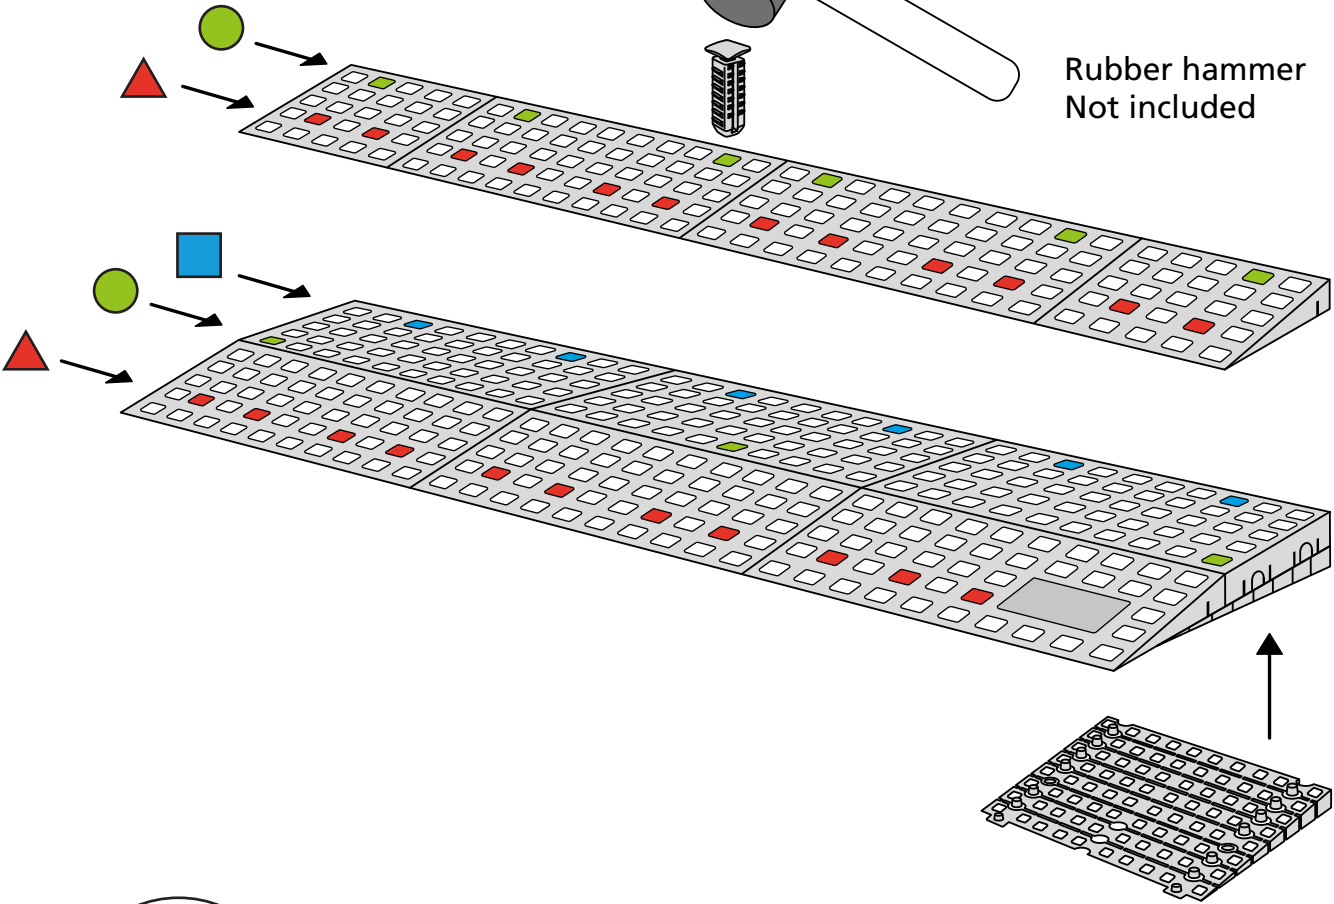

RAMP KIT 4S

Height: 10,8 - 16,3 cm

Width: 75 cm

Depth: 100 cm

Included

Danish Design Pat. Pend. and produced
in Denmark by Excellent Systems A/S

HEIGHT ADJUSTMENT

Remove Ramp Adjuster from toplayer:

Heights:

MOUNTING WITH LOCKS

Rubber hammer
Not included

FASTENING WITH MOUNTING PAD

Indoor:

FASTENING WITH STOPPERS