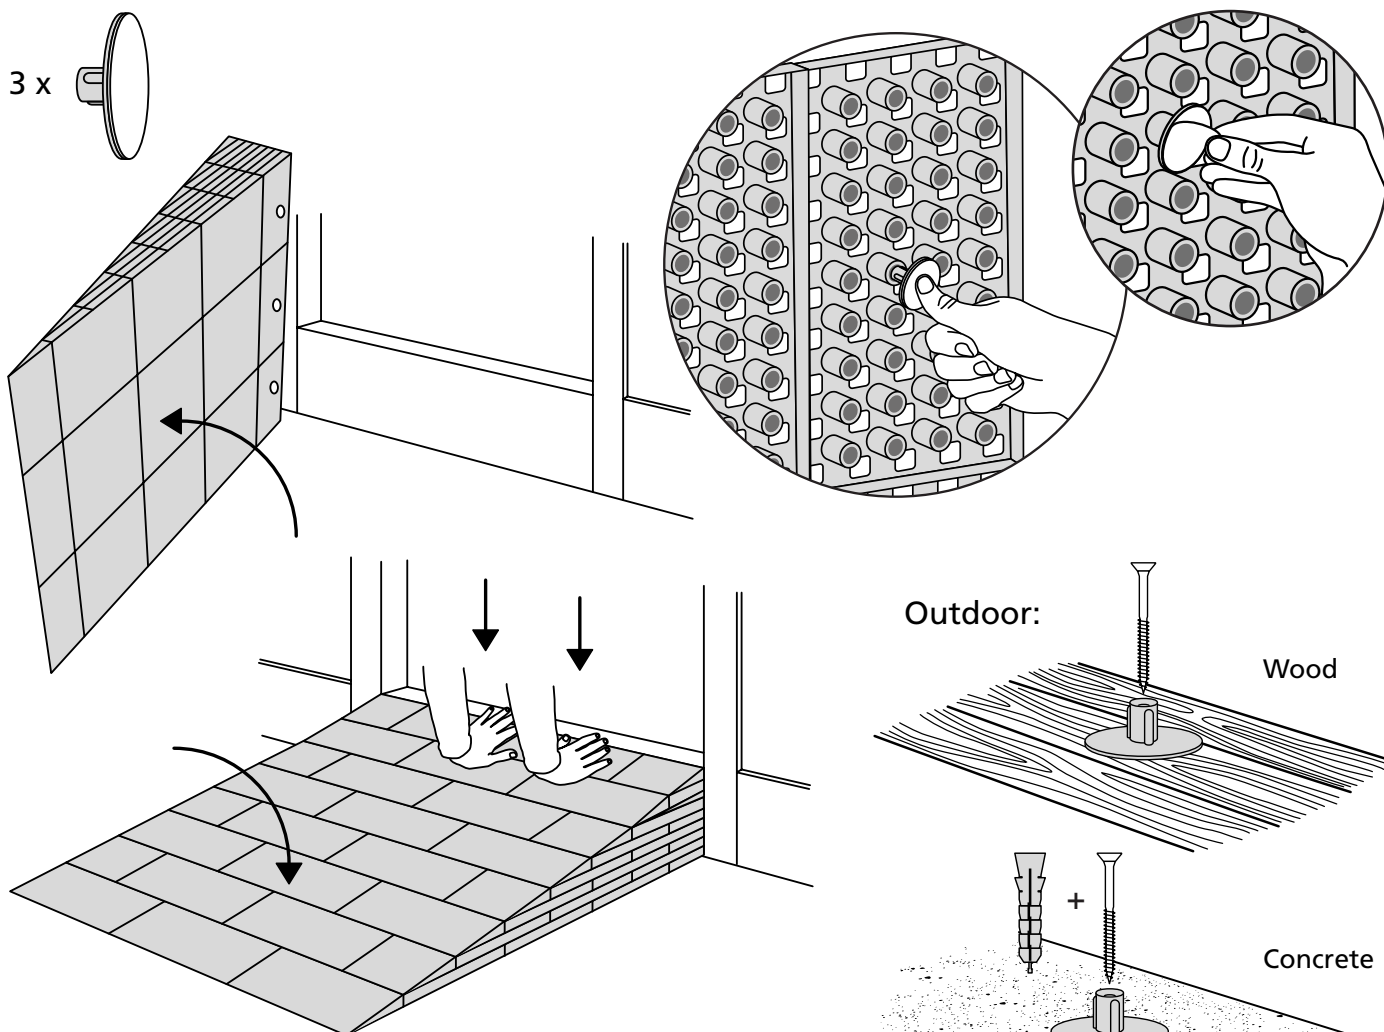

RAMP KIT 4S

Height: 10,8 - 16,3 cm

Width: 75 cm

Depth: 100 cm

Included

Danish Design Pat. Pend. and produced
in Denmark by Excellent Systems A/S

HEIGHT ADJUSTMENT

Remove Ramp Adjuster from toplayer:

Heights:

MOUNTING WITH LOCKS

Rubber hammer
Not included

FASTENING WITH MOUNTING PAD

Indoor:

FASTENING WITH STOPPERS