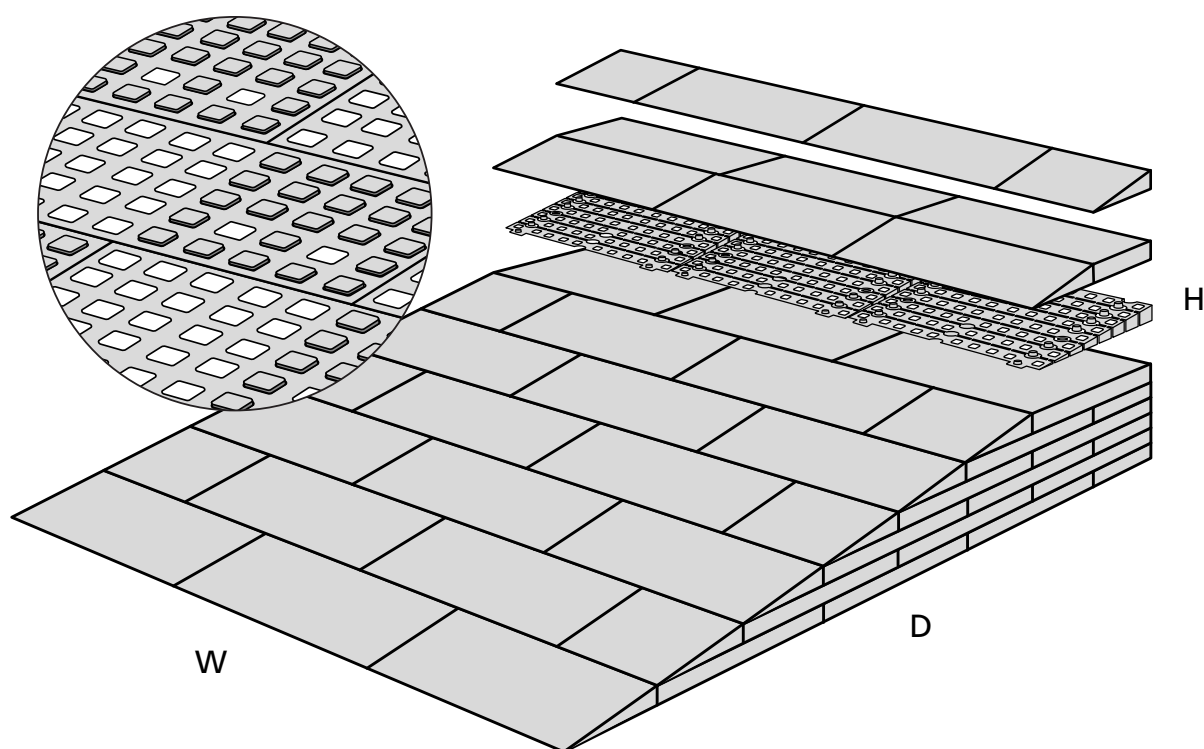

RAMP KIT 4S

Height: 10,8 - 16,3 cm

Width: 75 cm

Depth: 100 cm

Included

Danish Design Pat. Pend. and produced
in Denmark by Excellent Systems A/S

HEIGHT ADJUSTMENT

Remove Ramp Adjuster from toplayer: