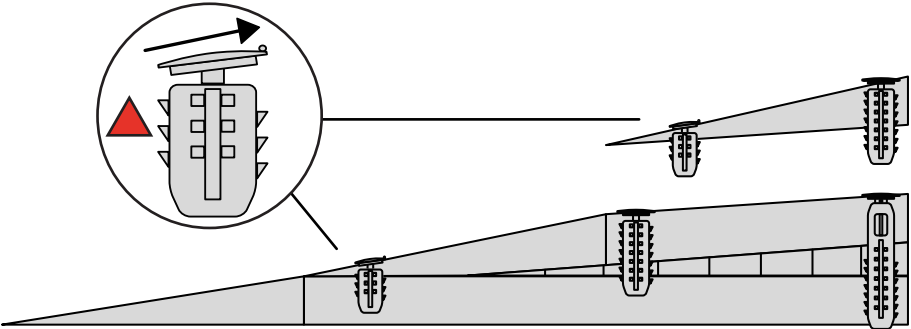

Rubber hammer
Not included