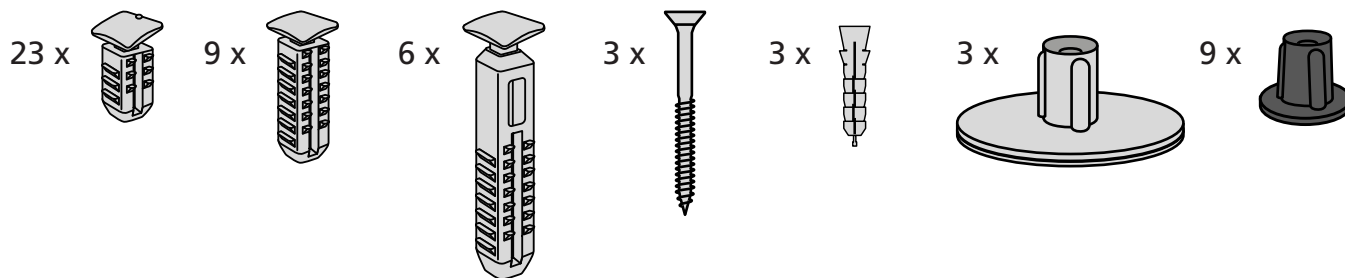

RAMP KIT 4S

Height: 10,8 - 16,3 cm

Width: 75 cm

Depth: 100 cm

Included

Danish Design Pat. Pend. and produced
in Denmark by Excellent Systems A/S

HEIGHT ADJUSTMENT

Remove Ramp Adjuster from toplayer: