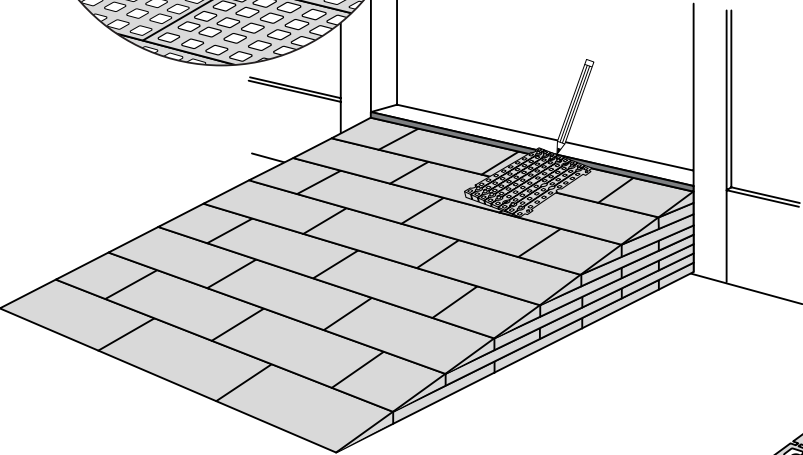

RAMP KIT 4S

Height: 10,8 - 16,3 cm

Width: 75 cm

Depth: 100 cm

Included

Danish Design Pat. Pend. and produced
in Denmark by Excellent Systems A/S

HEIGHT ADJUSTMENT

Remove Ramp Adjuster from toplayer:

Heights:

MOUNTING WITH LOCKS

Rubber hammer
Not included

FASTENING WITH MOUNTING PAD

Indoor:

FASTENING WITH STOPPERS