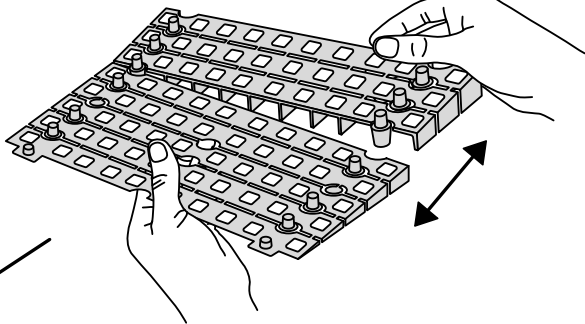

RAMP KIT 4S

Height: 10,8 - 16,3 cm

Width: 75 cm

Depth: 100 cm

Included

Danish Design Pat. Pend. and produced
in Denmark by Excellent Systems A/S

HEIGHT ADJUSTMENT

Remove Ramp Adjuster from toplayer:

Heights:

MOUNTING WITH LOCKS

Rubber hammer
Not included

FASTENING WITH MOUNTING PAD

Indoor:

FASTENING WITH STOPPERS