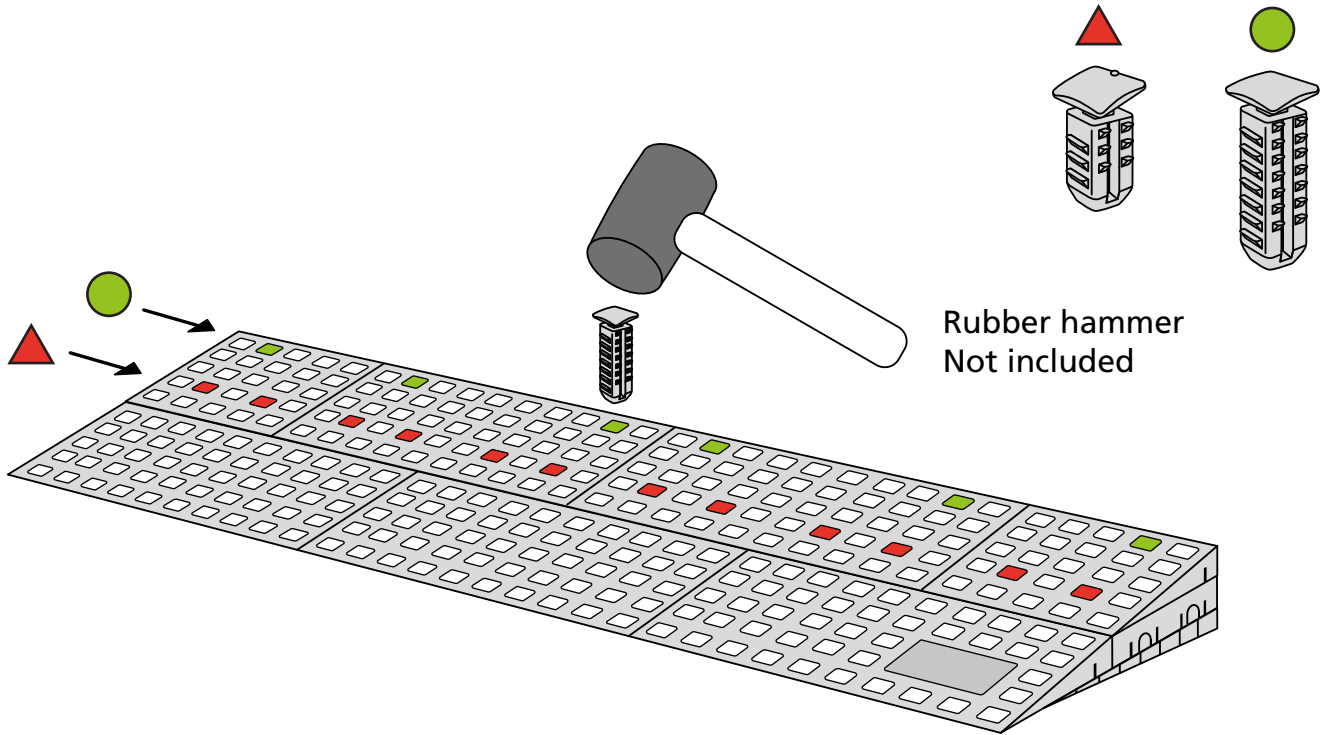

RAMP KIT 1

Height: 1,8 - 5,5 cm

Width: 75 cm

Depth: 25 cm

Included

Danish Design Pat. Pend. and produced
in Denmark by Excellent Systems A/S

HEIGHT ADJUSTMENT

Remove Ramp Adjuster from toplayer:

Heights:

MOUNTING WITH LOCKS

FASTENING WITH MOUNTING PADS

FASTENING WITH MOUNTING PADS OUTDOOR

FASTENING WITH STOPPERS