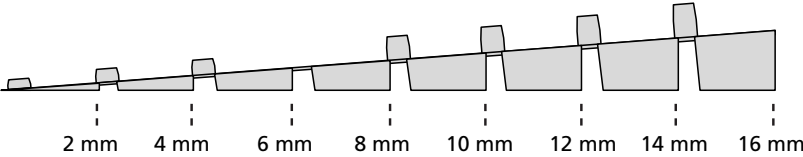

HEIGHT ADJUSTMENT

Remove Ramp Adjuster from toplayer:

Heights: