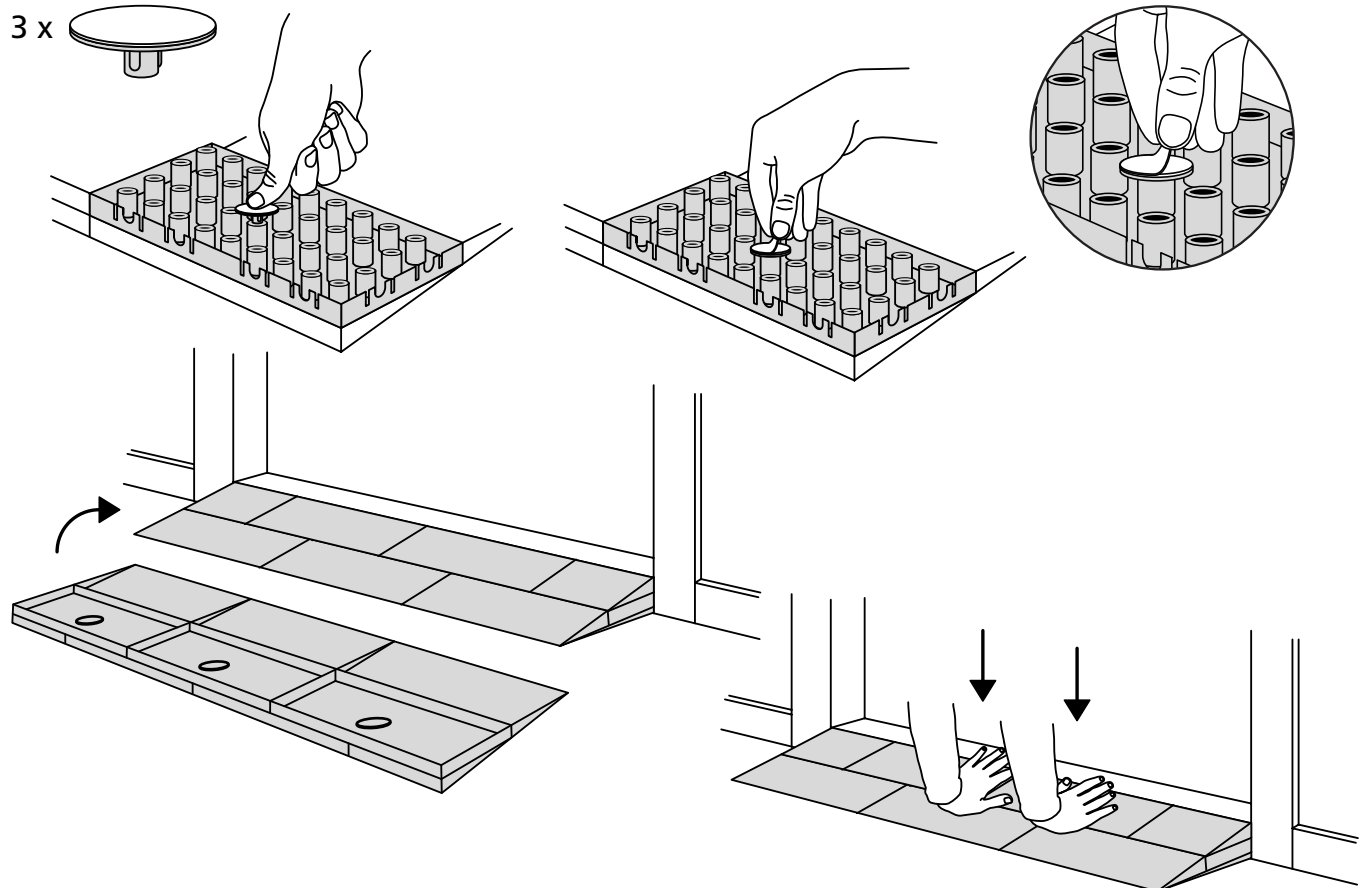

RAMP KIT 1

Height: 1,8 - 5,5 cm

Width: 75 cm

Depth: 25 cm

Included

Danish Design Pat. Pend. and produced
in Denmark by Excellent Systems A/S

HEIGHT ADJUSTMENT

Remove Ramp Adjuster from toplayer:

Heights:

MOUNTING WITH LOCKS

FASTENING WITH MOUNTING PADS

FASTENING WITH MOUNTING PADS OUTDOOR

FASTENING WITH STOPPERS