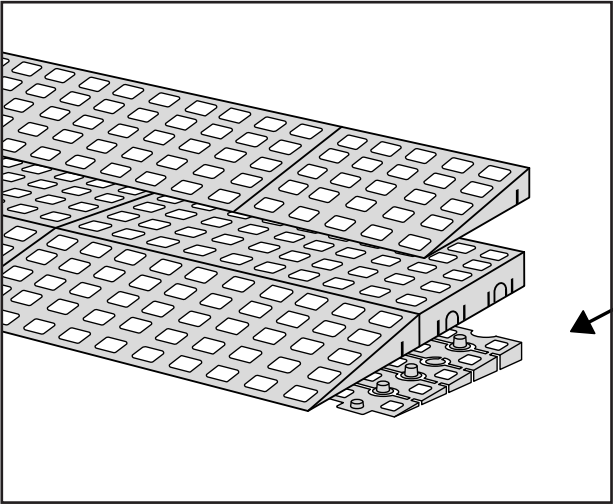

HEIGHT ADJUSTMENT

Remove Ramp Adjuster from toplayer:

Heights: