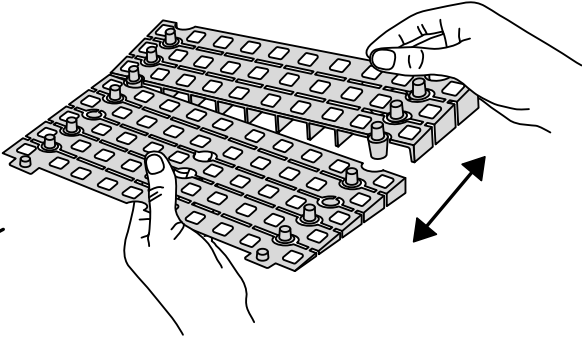

RAMP KIT 1

Height: 1,8 - 5,5 cm

Width: 75 cm

Depth: 25 cm

Included

Danish Design Pat. Pend. and produced
in Denmark by Excellent Systems A/S

HEIGHT ADJUSTMENT

Remove Ramp Adjuster from toplayer:

Heights:

MOUNTING WITH LOCKS

FASTENING WITH MOUNTING PADS

FASTENING WITH MOUNTING PADS OUTDOOR

FASTENING WITH STOPPERS