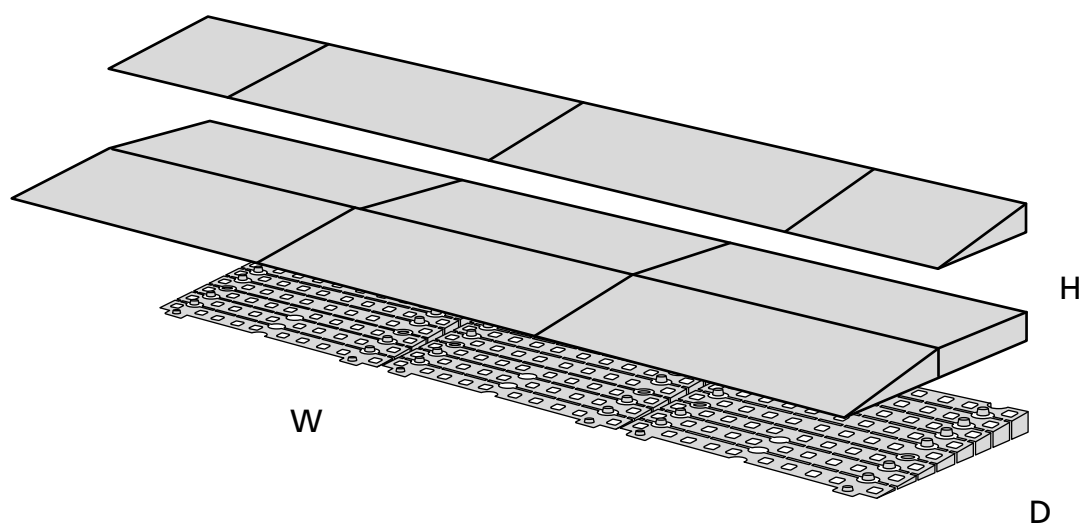

RAMP KIT 1

Height: 1,8 - 5,5 cm

Width: 75 cm

Depth: 25 cm

Included

Danish Design Pat. Pend. and produced
in Denmark by Excellent Systems A/S

HEIGHT ADJUSTMENT

Remove Ramp Adjuster from toplayer: