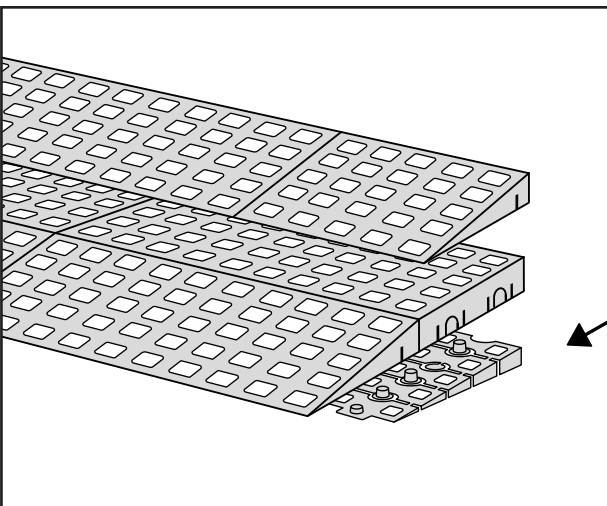

HEIGHT ADJUSTMENT

Remove Ramp Adjuster from toplayer:

Heights: