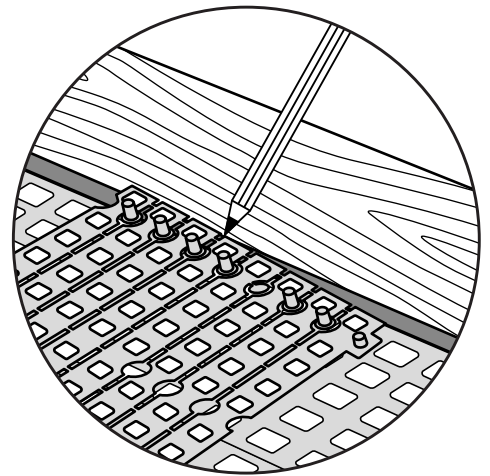

HEIGHT ADJUSTMENT

Remove Ramp Adjuster from toplayer:

Heights: