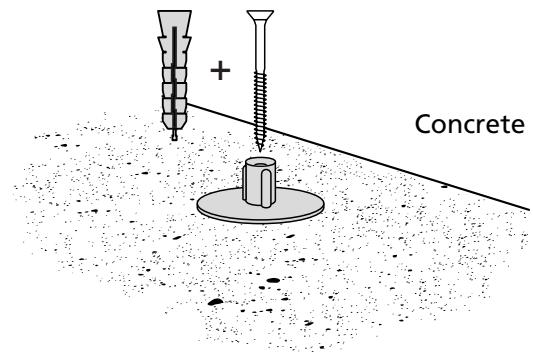

RAMP KIT 1S

Height: 1,8 - 5,5 cm

Width: 75 cm

Depth: 25 cm

Included

Danish Design Pat. Pend. and produced
in Denmark by Excellent Systems A/S

HEIGHT ADJUSTMENT

Remove Ramp Adjuster from toplayer:

Heights:

MOUNTING WITH LOCKS

FASTENING WITH MOUNTING PADS

3 x

FASTENING WITH MOUNTING PADS OUTDOOR

FASTENING WITH STOPPERS