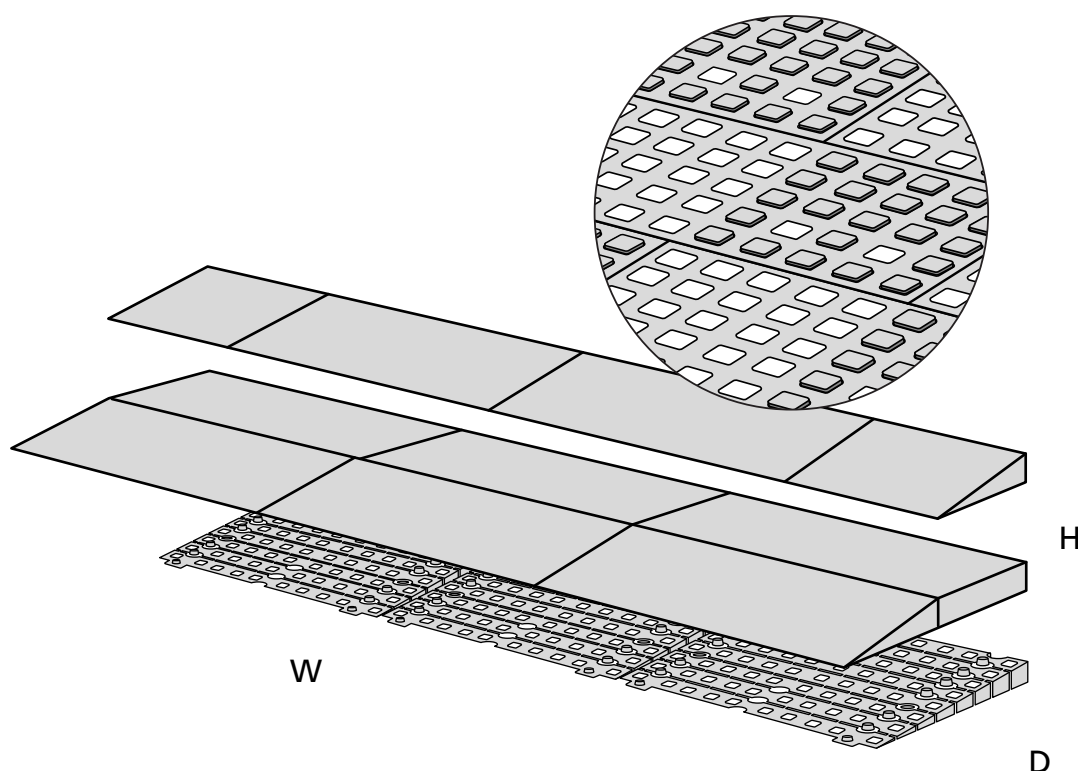

RAMP KIT 1S

Height: 1,8 - 5,5 cm

Width: 75 cm

Depth: 25 cm

Included

Danish Design Pat. Pend. and produced
in Denmark by Excellent Systems A/S

HEIGHT ADJUSTMENT

Remove Ramp Adjuster from toplayer:

Heights:

MOUNTING WITH LOCKS

FASTENING WITH MOUNTING PADS

3 x

FASTENING WITH MOUNTING PADS OUTDOOR

FASTENING WITH STOPPERS