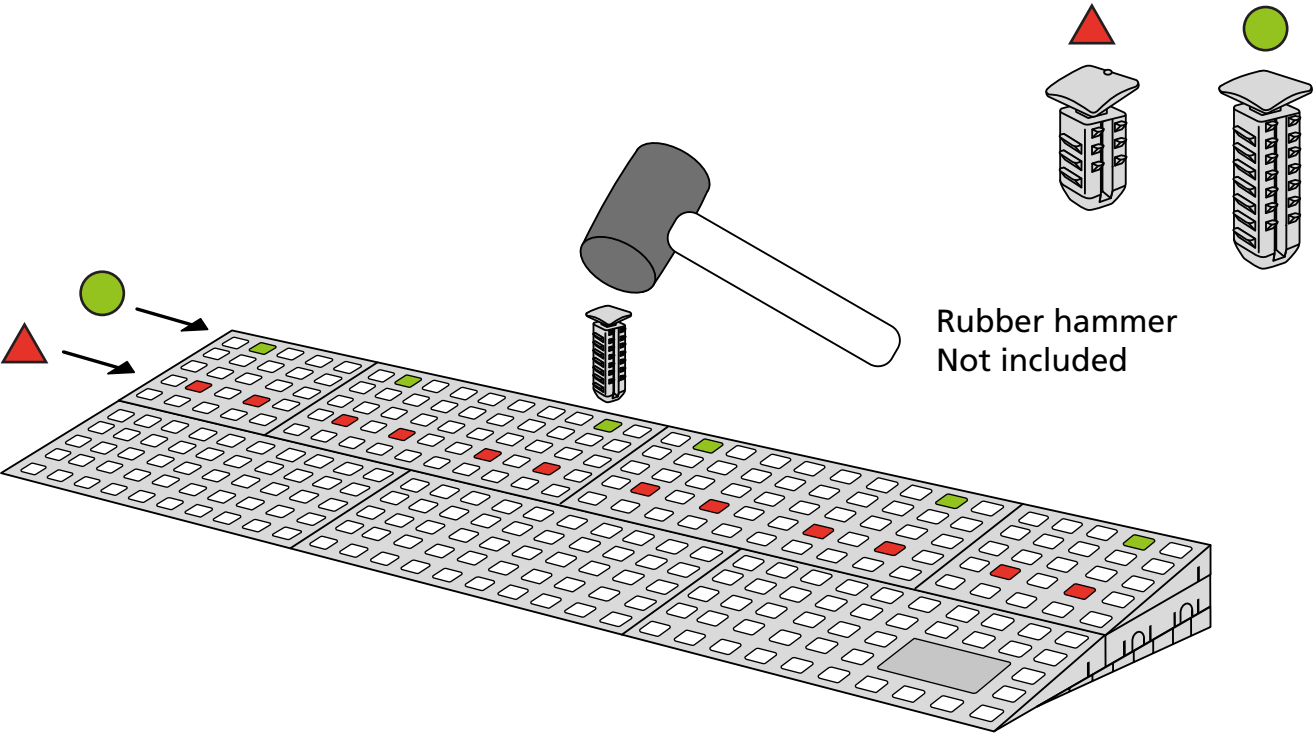

RAMP KIT 1S

Height: 1,8 - 5,5 cm

Width: 75 cm

Depth: 25 cm

Included

Danish Design Pat. Pend. and produced
in Denmark by Excellent Systems A/S

HEIGHT ADJUSTMENT

Remove Ramp Adjuster from toplayer:

Heights:

MOUNTING WITH LOCKS

FASTENING WITH MOUNTING PADS

3 x

FASTENING WITH MOUNTING PADS OUTDOOR

FASTENING WITH STOPPERS