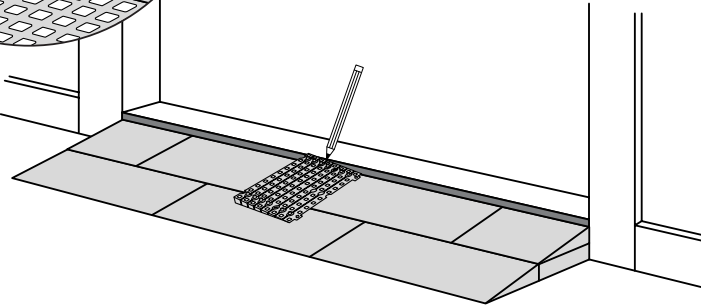

RAMP KIT 1S

Height: 1,8 - 5,5 cm

Width: 75 cm

Depth: 25 cm

Included

Danish Design Pat. Pend. and produced
in Denmark by Excellent Systems A/S

HEIGHT ADJUSTMENT

Remove Ramp Adjuster from toplayer:

Heights:

MOUNTING WITH LOCKS

FASTENING WITH MOUNTING PADS

3 x

FASTENING WITH MOUNTING PADS OUTDOOR

FASTENING WITH STOPPERS