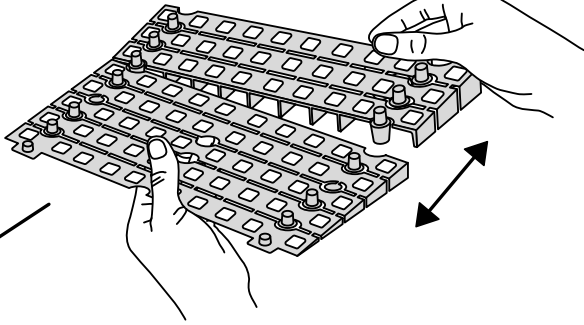

RAMP KIT 105

Height: 14,4 - 19,9 cm

Width: 100 cm

Depth: 125 cm

Included

Danish Design Pat. Pend. and produced
in Denmark by Excellent Systems A/S

HEIGHT ADJUSTMENT

Remove Ramp Adjuster from toplayer:

Heights:

MOUNTING WITH LOCKS

FASTENING WITH MOUNTING PADS

Indoor:

Outdoor:

FASTENING WITH STOPPERS