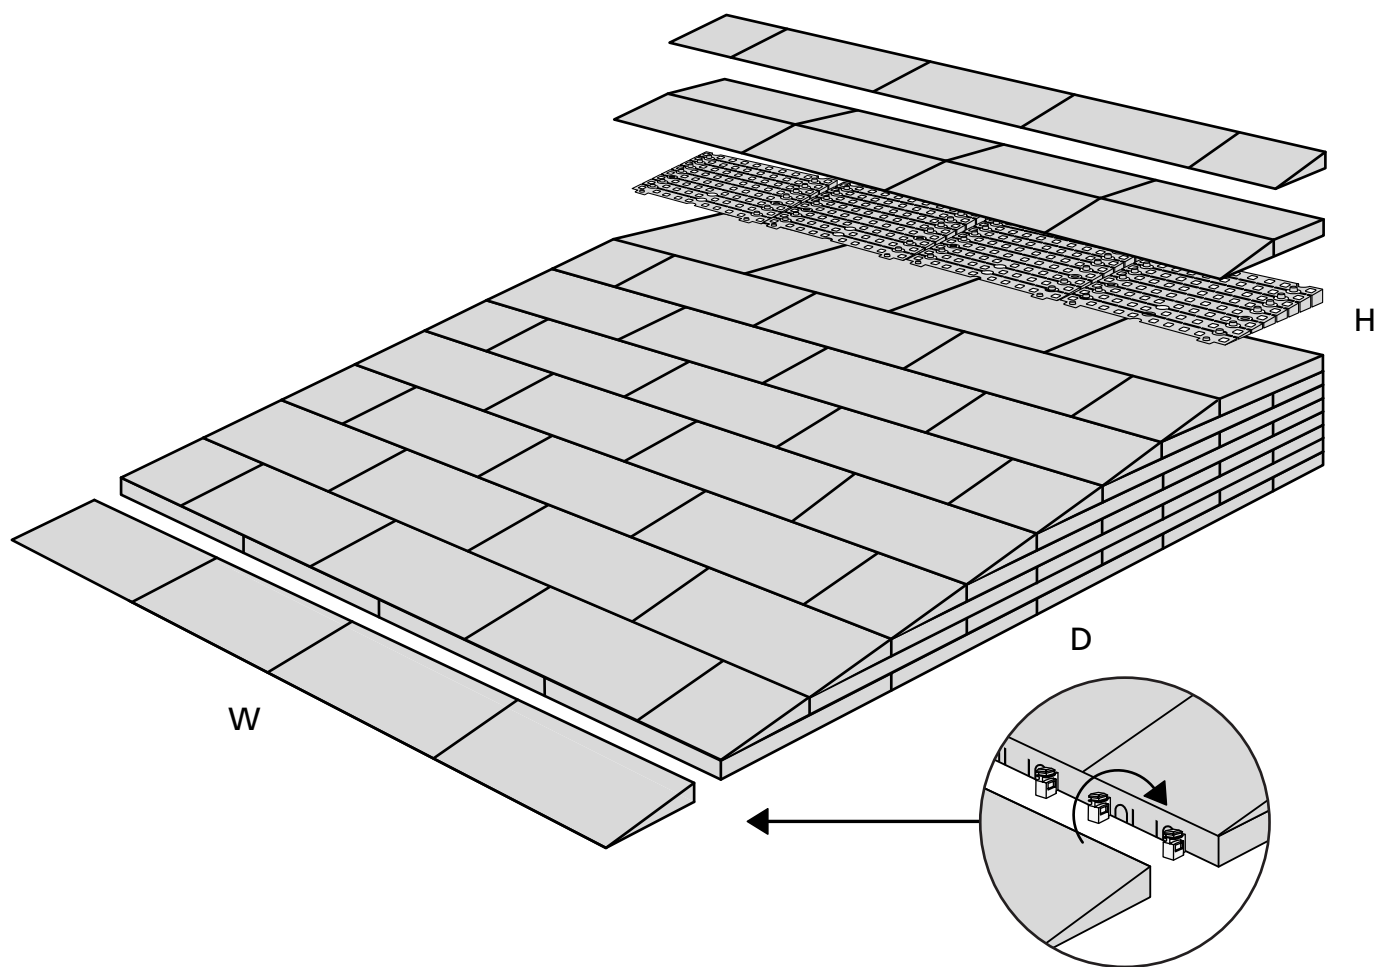

RAMP KIT 105

Height: 14,4 - 19,9 cm

Width: 100 cm

Depth: 125 cm

Included

Danish Design Pat. Pend. and produced
in Denmark by Excellent Systems A/S

HEIGHT ADJUSTMENT

Remove Ramp Adjuster from toplayer:

Heights:

MOUNTING WITH LOCKS

FASTENING WITH MOUNTING PADS

Indoor:

Outdoor:

FASTENING WITH STOPPERS