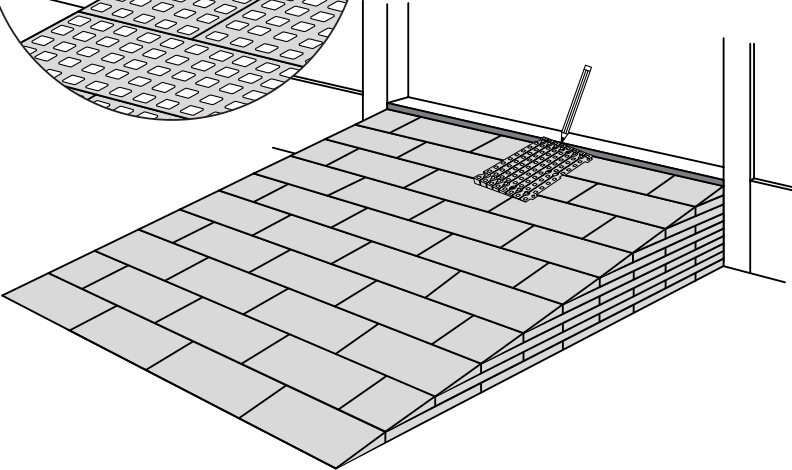

RAMP KIT 105

Height: 14,4 - 19,9 cm

Width: 100 cm

Depth: 125 cm

Included

Danish Design Pat. Pend. and produced
in Denmark by Excellent Systems A/S

HEIGHT ADJUSTMENT

Remove Ramp Adjuster from toplayer:

Heights:

MOUNTING WITH LOCKS

FASTENING WITH MOUNTING PADS

Indoor:

Outdoor:

FASTENING WITH STOPPERS