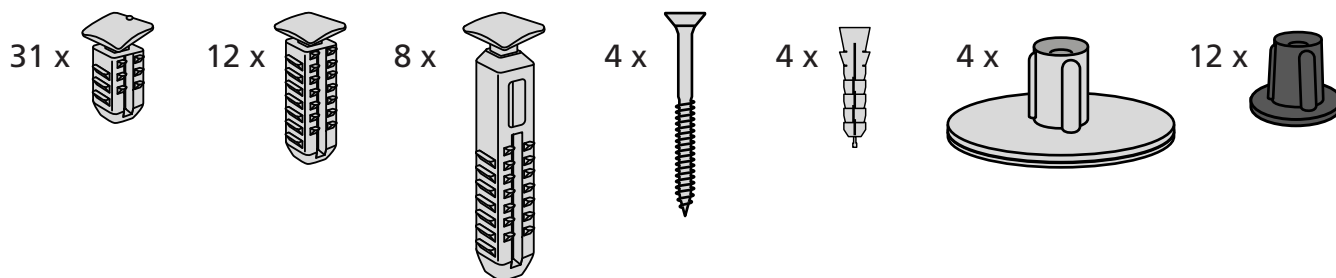

RAMP KIT 105

Height: 14,4 - 19,9 cm

Width: 100 cm

Depth: 125 cm

Included

Danish Design Pat. Pend. and produced
in Denmark by Excellent Systems A/S

HEIGHT ADJUSTMENT

Remove Ramp Adjuster from toplayer: