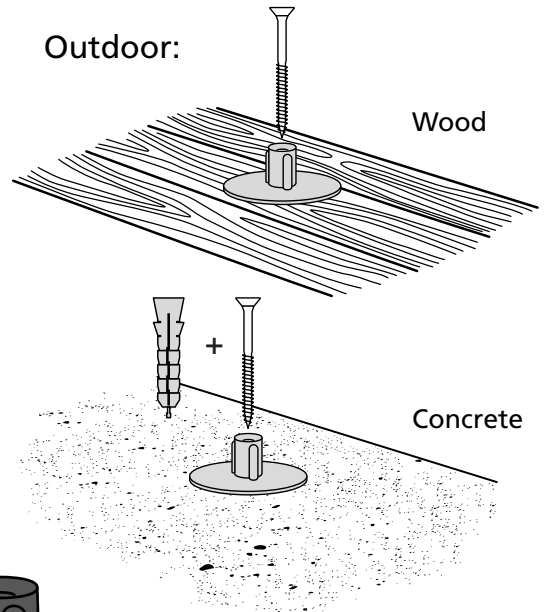

RAMP KIT 105

Height: 14,4 - 19,9 cm

Width: 100 cm

Depth: 125 cm

Included

Danish Design Pat. Pend. and produced
in Denmark by Excellent Systems A/S

HEIGHT ADJUSTMENT

Remove Ramp Adjuster from toplayer:

Heights:

MOUNTING WITH LOCKS

FASTENING WITH MOUNTING PADS

Indoor:

Outdoor:

FASTENING WITH STOPPERS