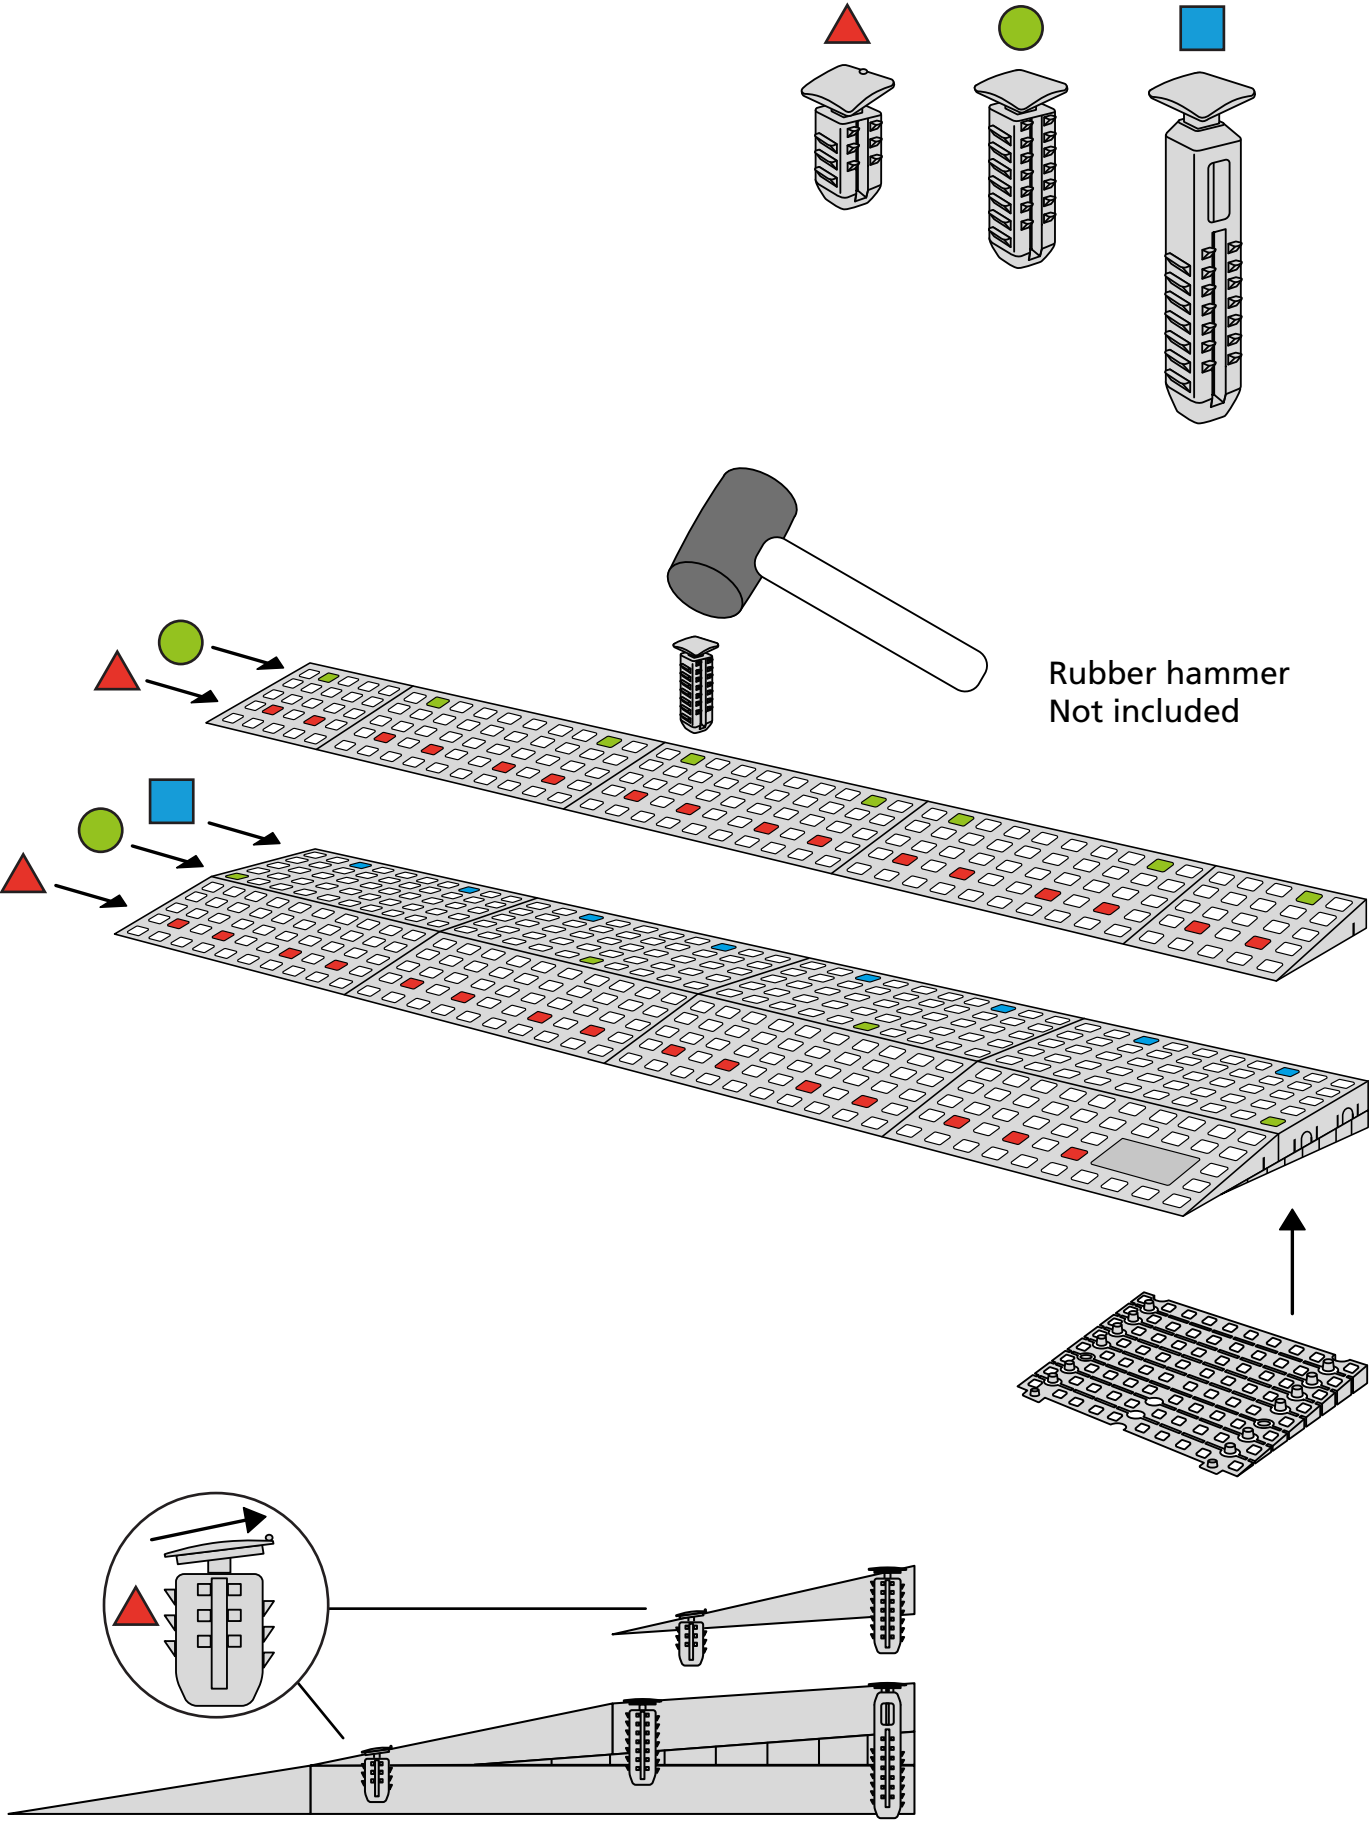

RAMP KIT 105

Height: 14,4 - 19,9 cm

Width: 100 cm

Depth: 125 cm

Included

Danish Design Pat. Pend. and produced
in Denmark by Excellent Systems A/S

HEIGHT ADJUSTMENT

Remove Ramp Adjuster from toplayer:

Heights:

MOUNTING WITH LOCKS

FASTENING WITH MOUNTING PADS

Indoor:

Outdoor:

FASTENING WITH STOPPERS