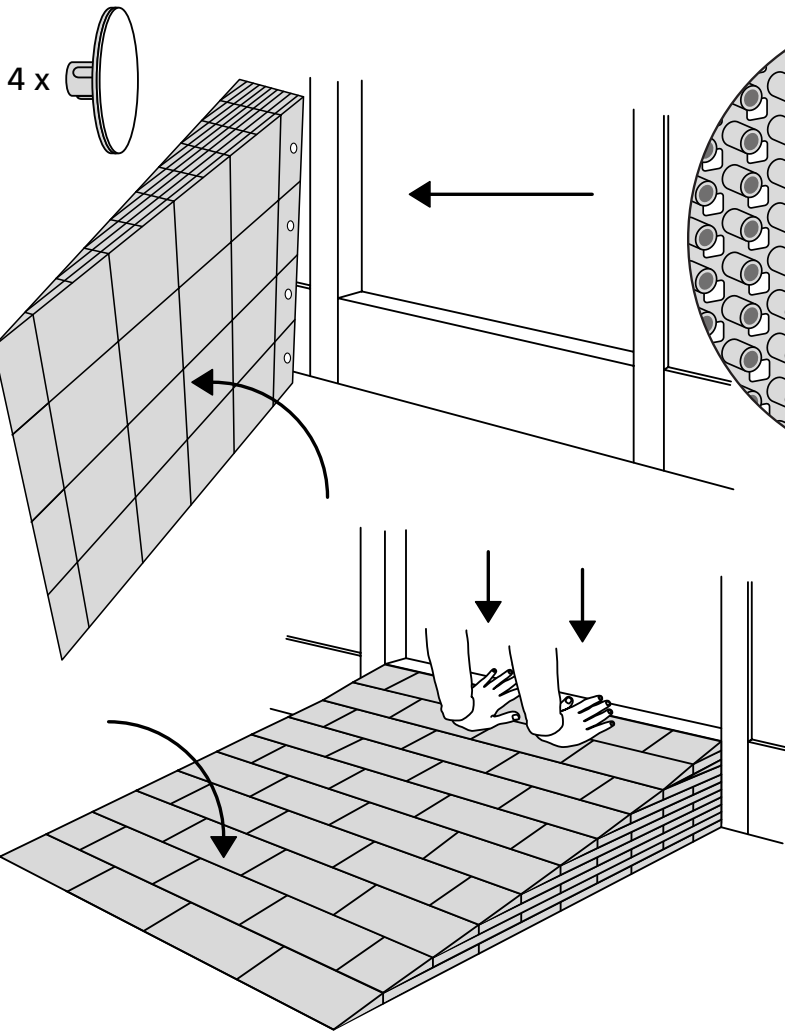

RAMP KIT 105

Height: 14,4 - 19,9 cm

Width: 100 cm

Depth: 125 cm

Included

Danish Design Pat. Pend. and produced
in Denmark by Excellent Systems A/S

HEIGHT ADJUSTMENT

Remove Ramp Adjuster from toplayer:

Heights:

MOUNTING WITH LOCKS

FASTENING WITH MOUNTING PADS

Indoor:

Outdoor:

FASTENING WITH STOPPERS