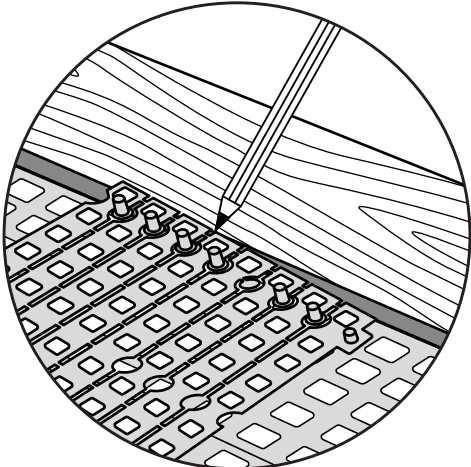

HEIGHT ADJUSTMENT

Remove Ramp Adjuster from toplayer:

Heights: