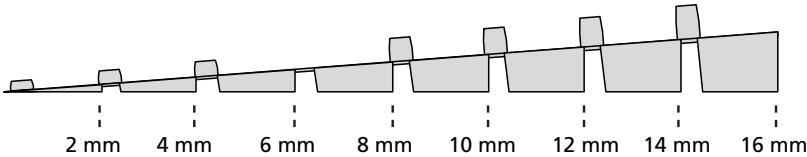

HEIGHT ADJUSTMENT

Remove Ramp Adjuster from toplayer:

Heights: