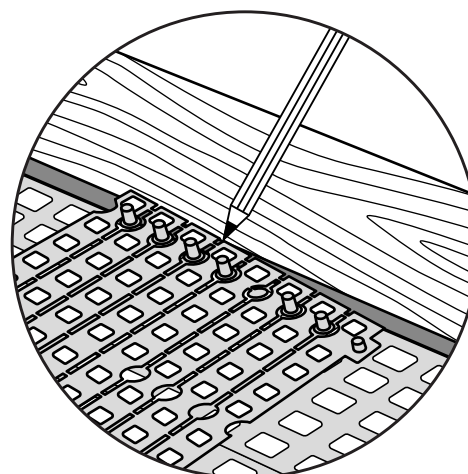

# RAMP KIT 105S

Height: 14,4 - 19,9 cm

Width: 100 cm

Depth: 125 cm

5 708066 001966

# HEIGHT ADJUSTMENT

Remove Ramp Adjuster from toplayer:

Heights: