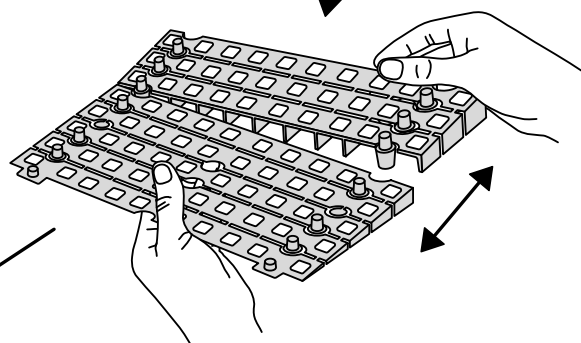

# RAMP KIT 105S

Height: 14,4 - 19,9 cm

Width: 100 cm

Depth: 125 cm

5 708066 001966

# HEIGHT ADJUSTMENT

Remove Ramp Adjuster from toplayer:

Heights: