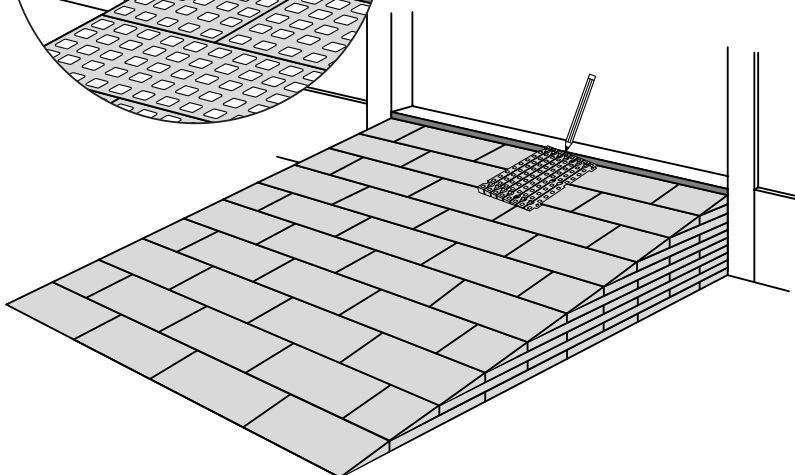

# RAMP KIT 105S

Height: 14,4 - 19,9 cm

Width: 100 cm

Depth: 125 cm

5 708066 001966

# HEIGHT ADJUSTMENT

Remove Ramp Adjuster from toplayer:

Heights: