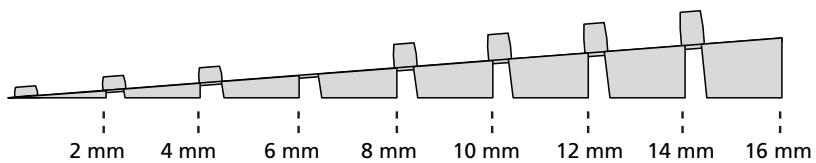

HEIGHT ADJUSTMENT

Remove Ramp Adjuster from toplayer:

Heights: