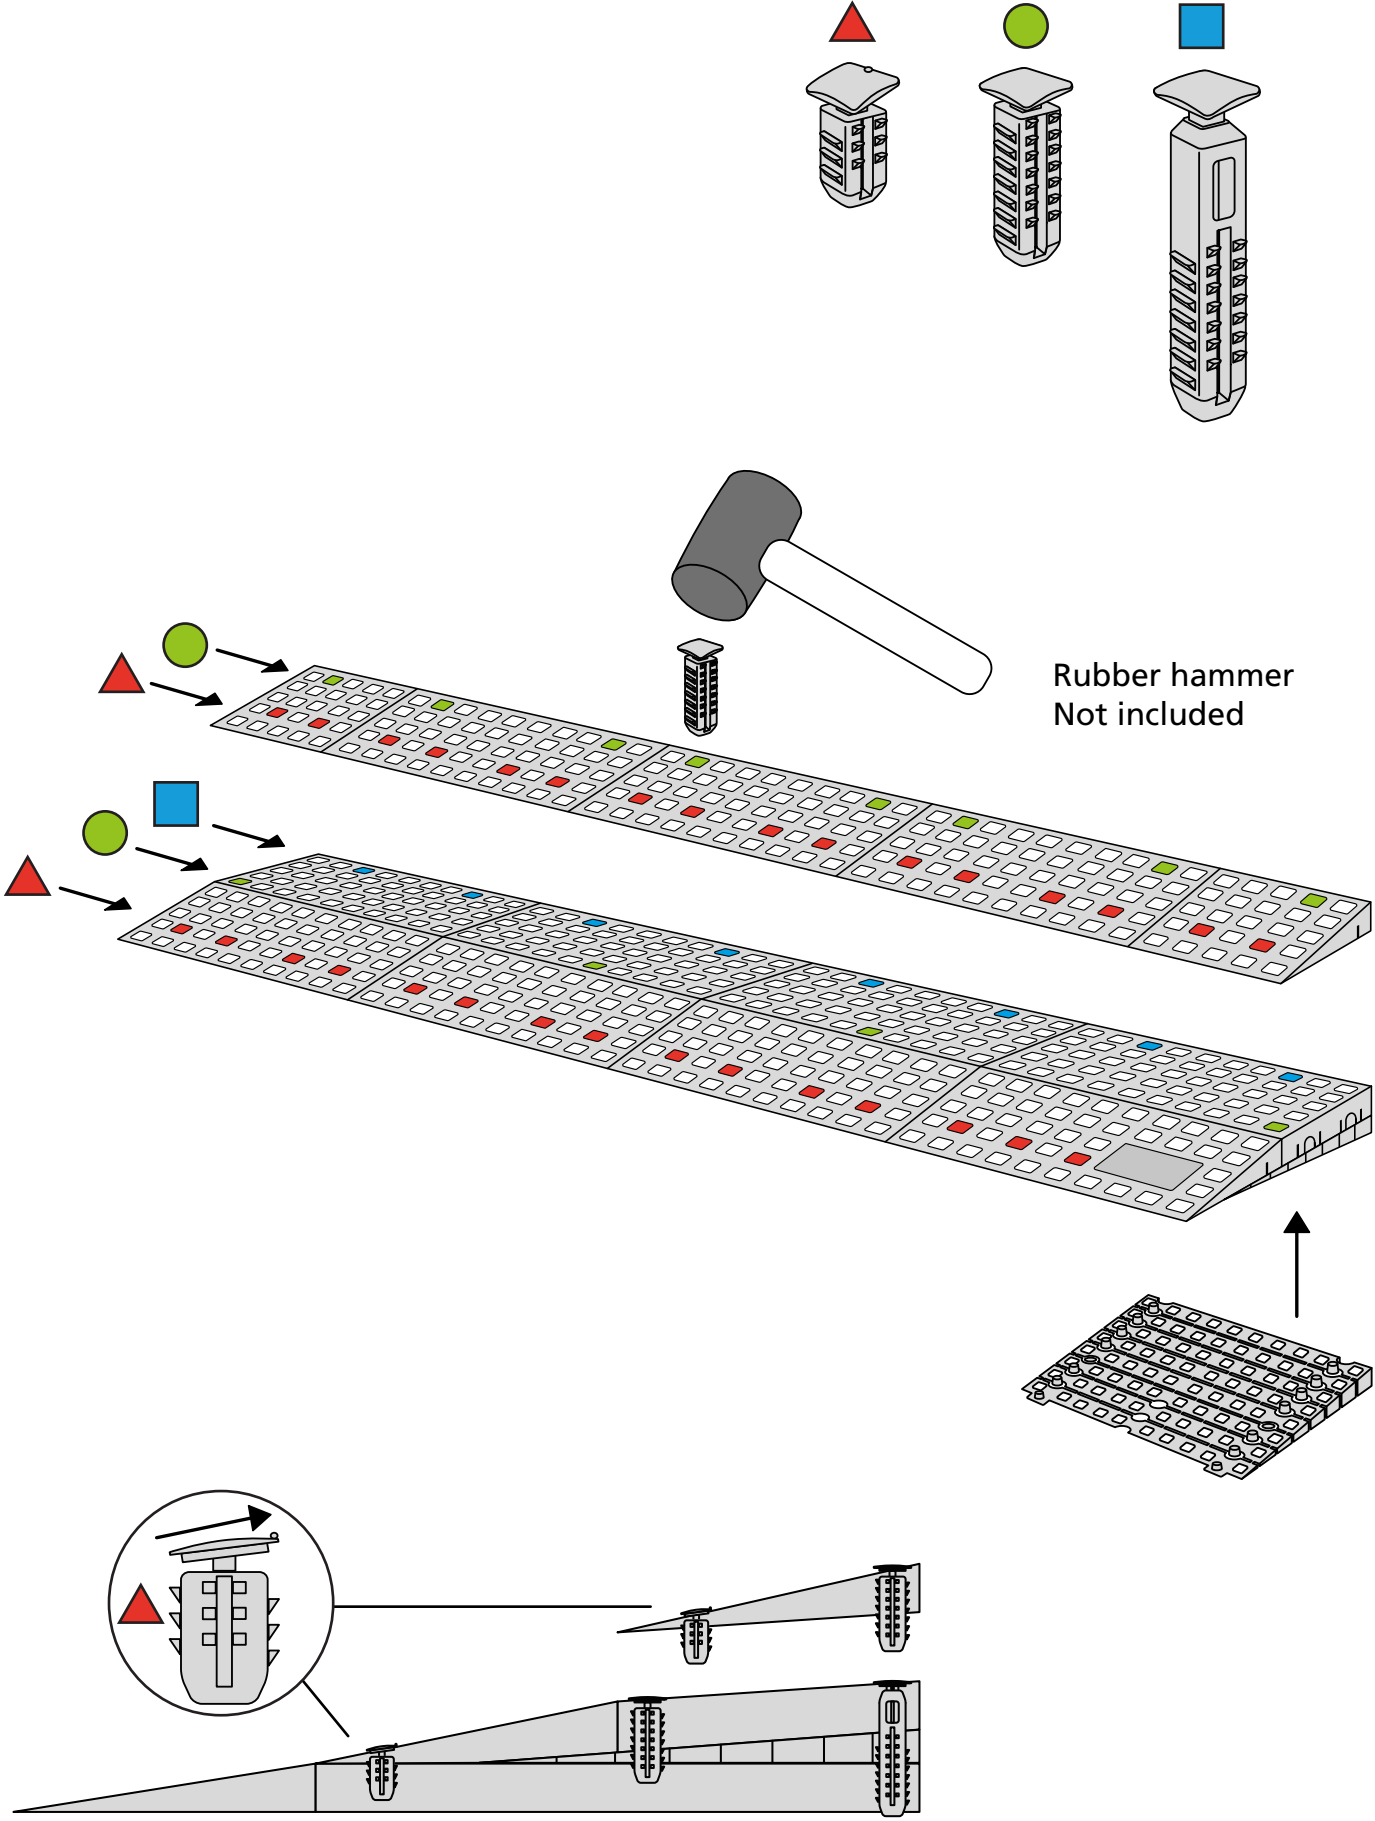

# RAMP KIT 105S

Height: 14,4 - 19,9 cm

Width: 100 cm

Depth: 125 cm

5 708066 001966

# HEIGHT ADJUSTMENT

Remove Ramp Adjuster from toplayer:

Heights:

# MOUNTING WITH LOCKS