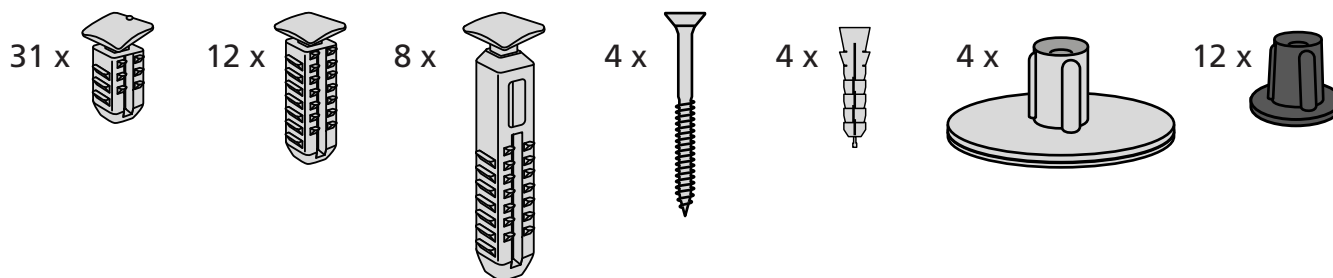

Included

Danish Design Pat. Pend. and produced in Denmark by Excellent Systems A/S