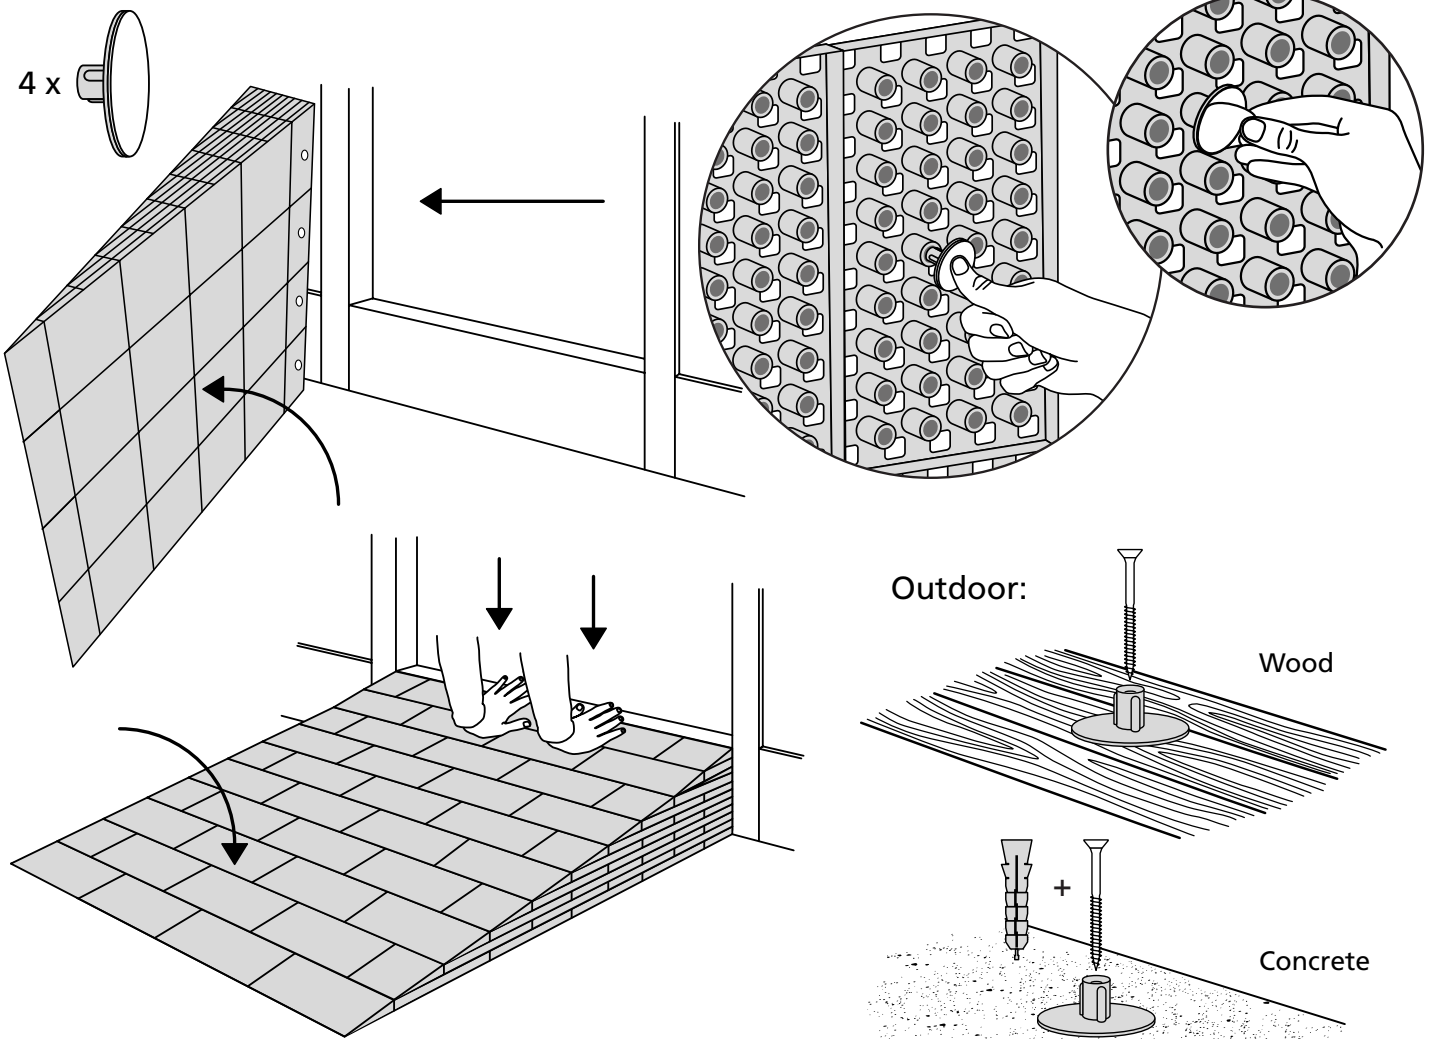

FASTENING WITH MOUNTING PADS

Indoor: