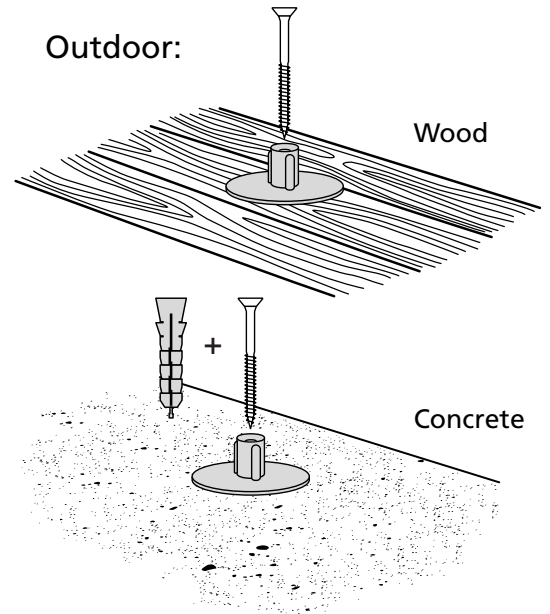

RAMP KIT 104

Height: 10,8 - 16,3 cm

Width: 100 cm

Depth: 100 cm

Included

Danish Design Pat. Pend. and produced
in Denmark by Excellent Systems A/S

HEIGHT ADJUSTMENT

Remove Ramp Adjuster from toplayer:

Heights:

MOUNTING WITH LOCKS

FASTENING WITH MOUNTING PADS

Indoor:

Outdoor:

FASTENING WITH STOPPERS