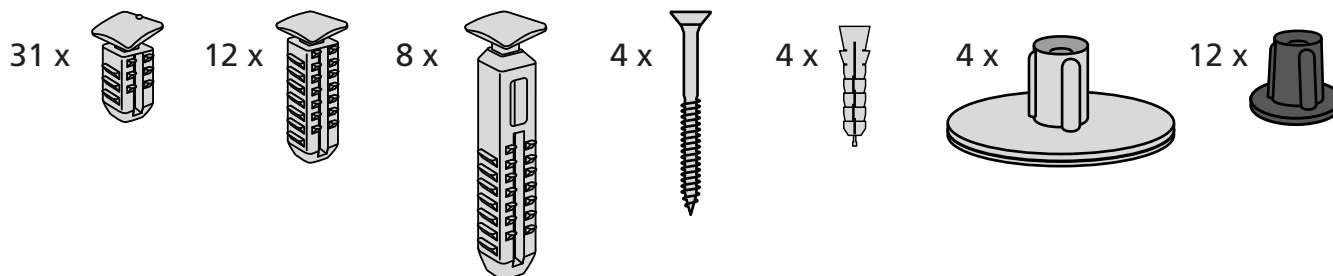

RAMP KIT 104

Height: 10,8 - 16,3 cm

Width: 100 cm

Depth: 100 cm

Included

Danish Design Pat. Pend. and produced
in Denmark by Excellent Systems A/S

HEIGHT ADJUSTMENT

Remove Ramp Adjuster from toplayer: