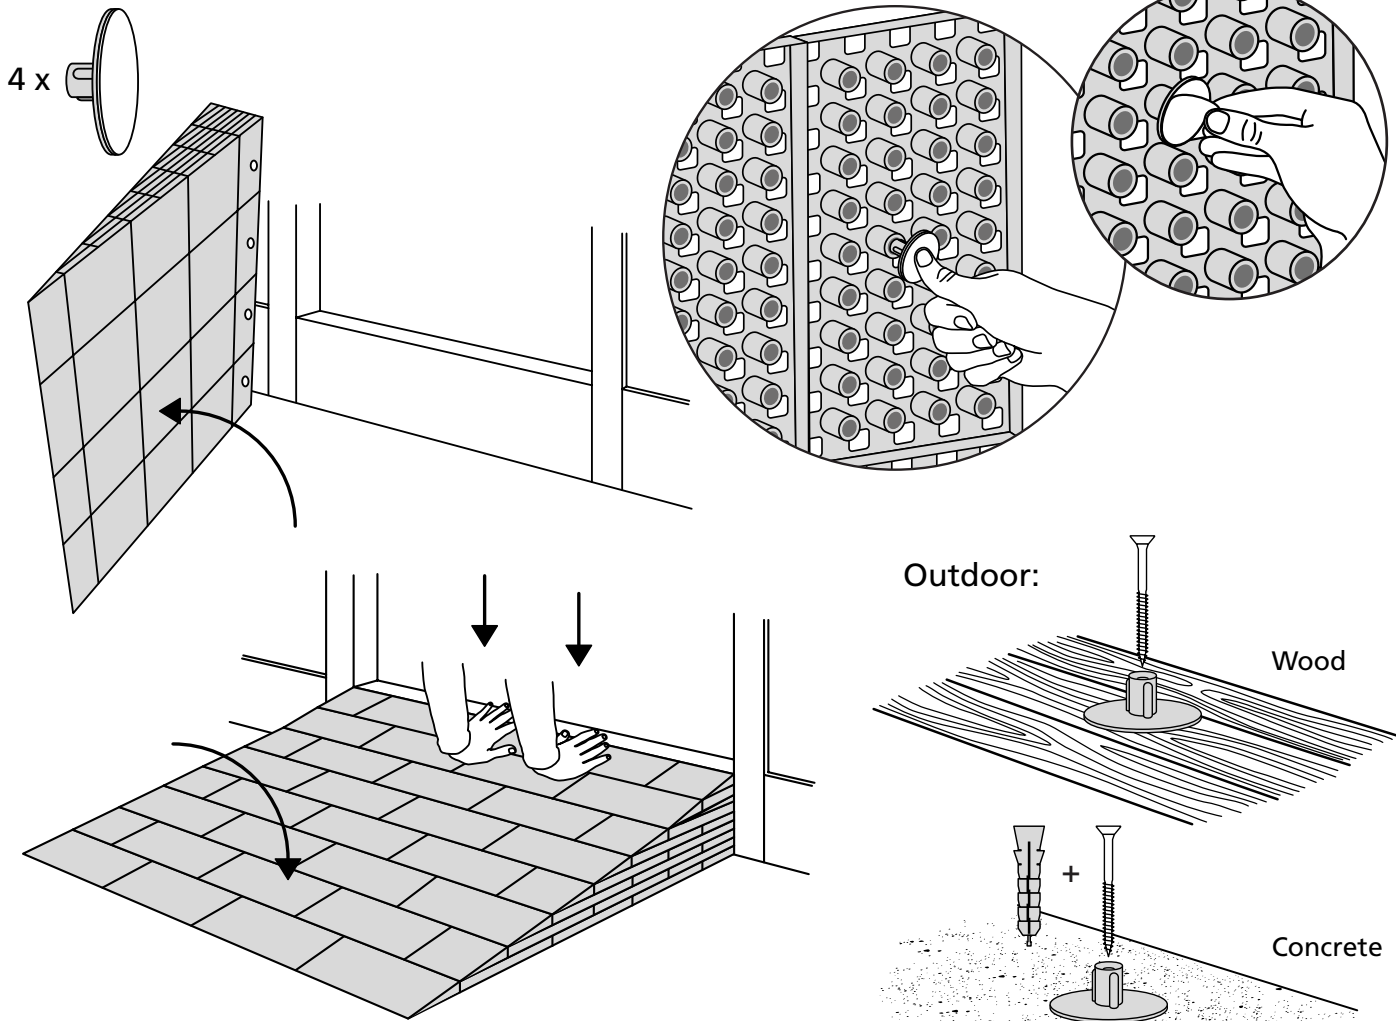

RAMP KIT 104

Height: 10,8 - 16,3 cm

Width: 100 cm

Depth: 100 cm

Included

Danish Design Pat. Pend. and produced
in Denmark by Excellent Systems A/S

HEIGHT ADJUSTMENT

Remove Ramp Adjuster from toplayer:

Heights:

MOUNTING WITH LOCKS

FASTENING WITH MOUNTING PADS

Indoor:

Outdoor:

FASTENING WITH STOPPERS