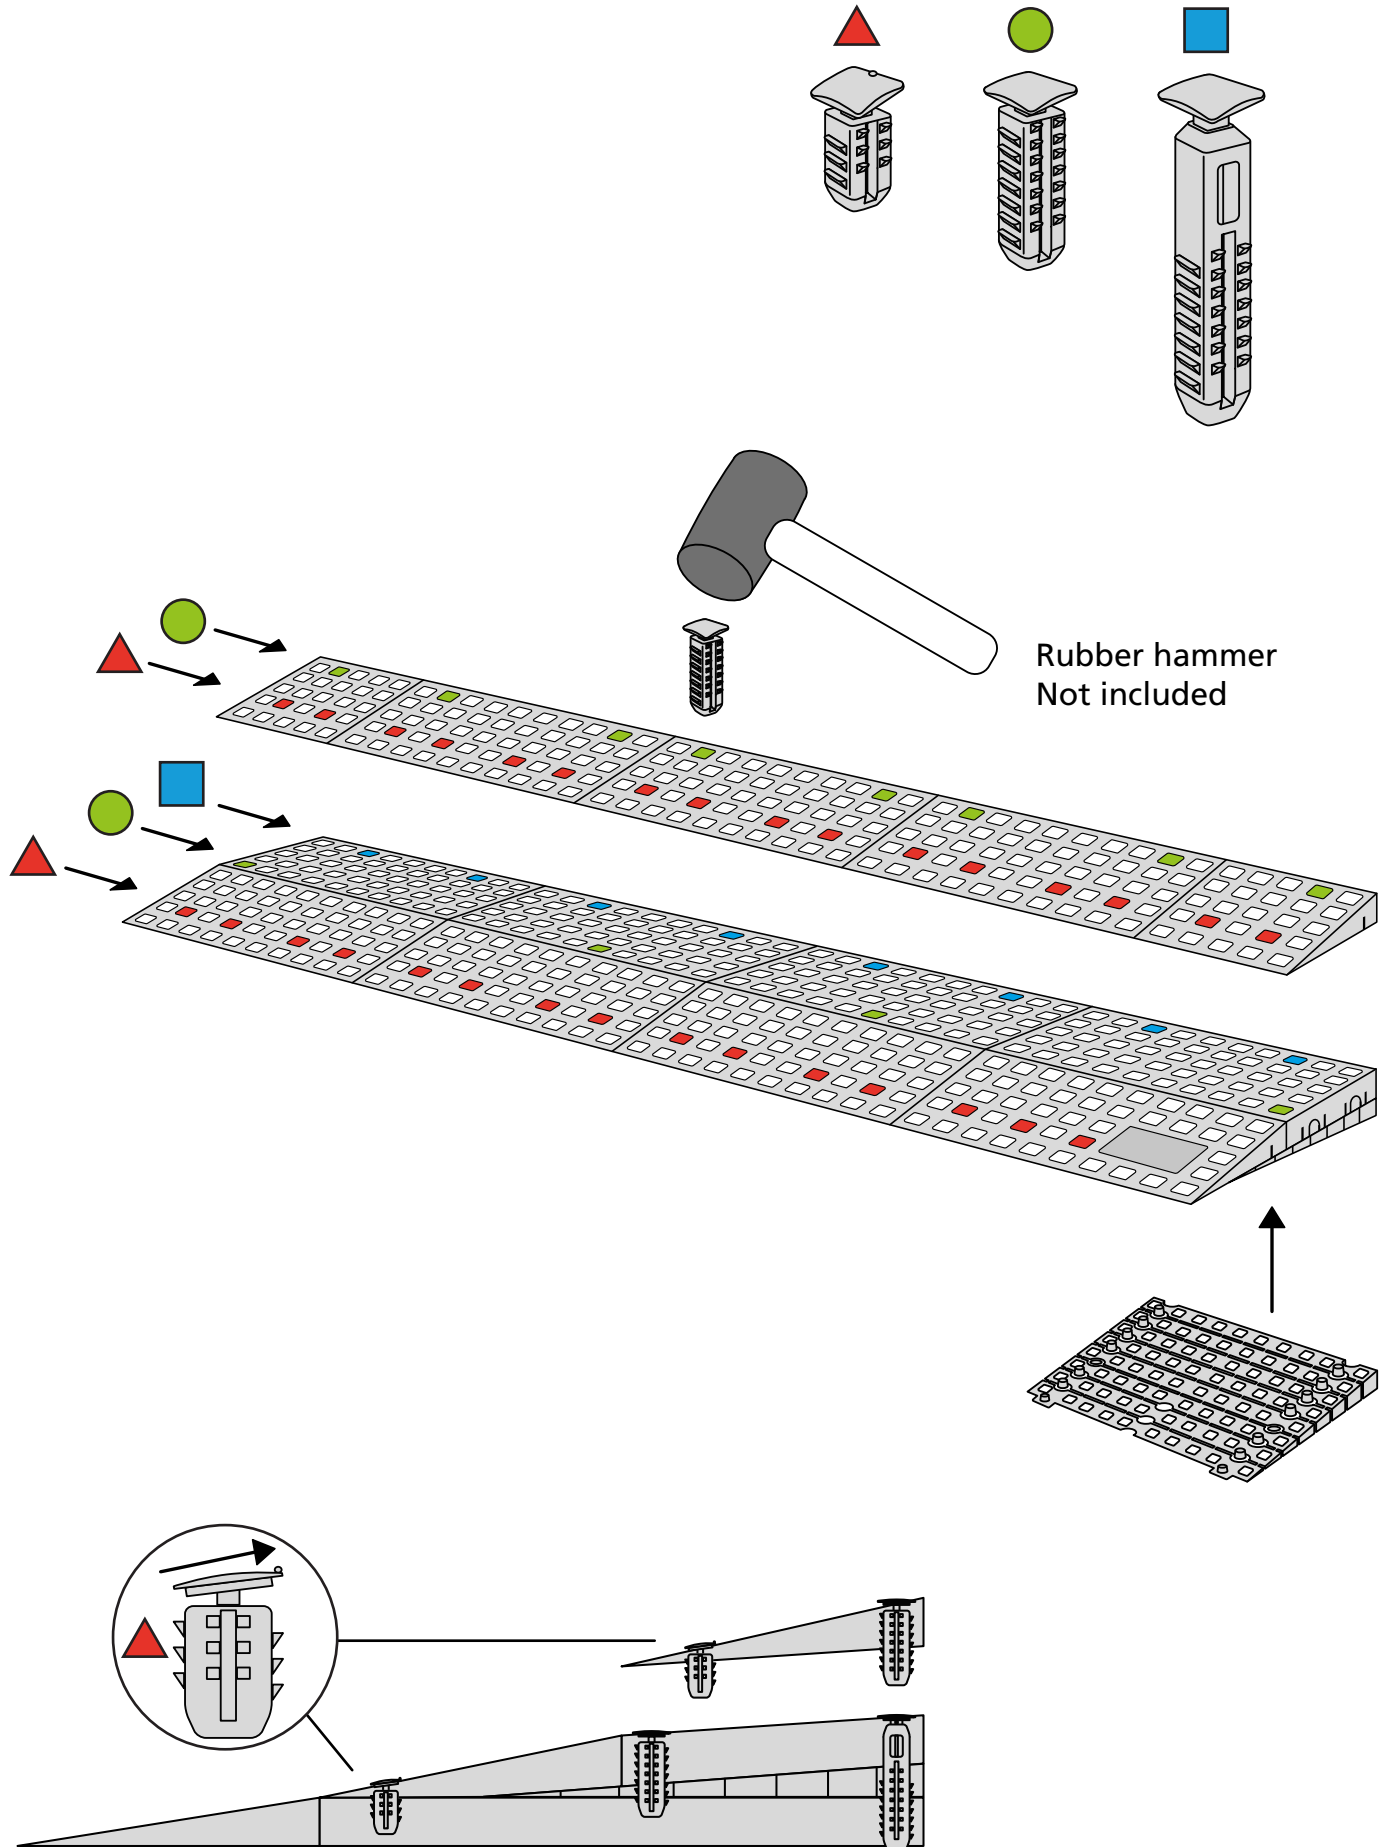

RAMP KIT 104

Height: 10,8 - 16,3 cm

Width: 100 cm

Depth: 100 cm

Included

Danish Design Pat. Pend. and produced
in Denmark by Excellent Systems A/S

HEIGHT ADJUSTMENT

Remove Ramp Adjuster from toplayer:

Heights:

MOUNTING WITH LOCKS

FASTENING WITH MOUNTING PADS

Indoor:

Outdoor:

FASTENING WITH STOPPERS