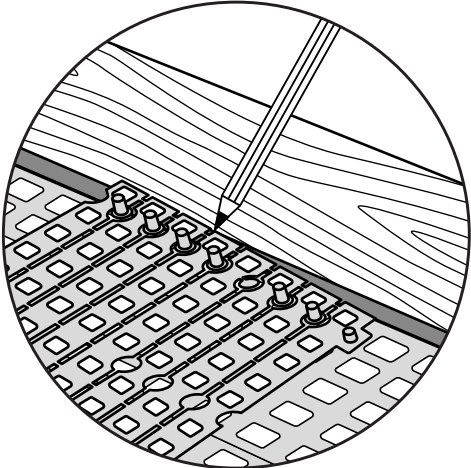

HEIGHT ADJUSTMENT

Remove Ramp Adjuster from toplayer:

Heights: