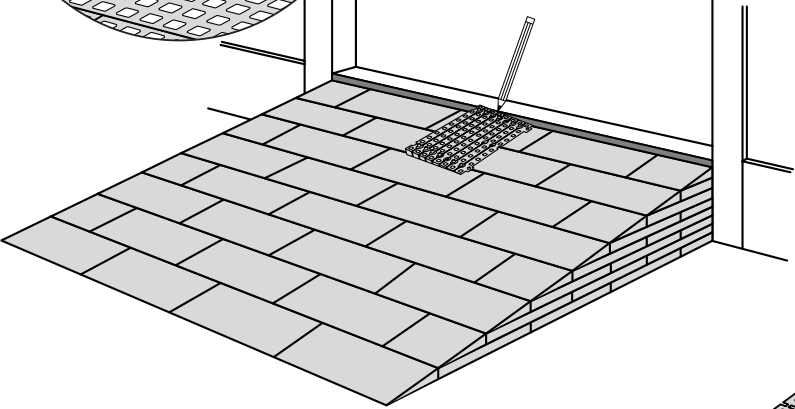

RAMP KIT 104

Height: 10,8 - 16,3 cm

Width: 100 cm

Depth: 100 cm

Included

Danish Design Pat. Pend. and produced
in Denmark by Excellent Systems A/S

HEIGHT ADJUSTMENT

Remove Ramp Adjuster from toplayer:

Heights:

MOUNTING WITH LOCKS

FASTENING WITH MOUNTING PADS

Indoor:

Outdoor:

FASTENING WITH STOPPERS