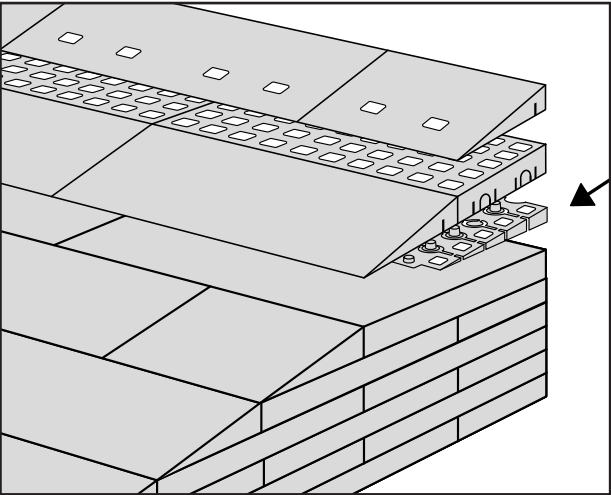

HEIGHT ADJUSTMENT

Remove Ramp Adjuster from toplayer:

Heights: