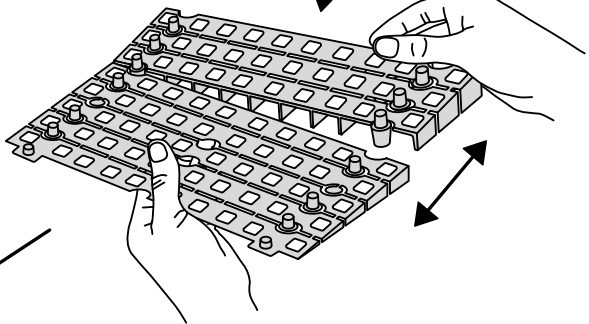

RAMP KIT 104

Height: 10,8 - 16,3 cm

Width: 100 cm

Depth: 100 cm

Included

Danish Design Pat. Pend. and produced
in Denmark by Excellent Systems A/S

HEIGHT ADJUSTMENT

Remove Ramp Adjuster from toplayer:

Heights:

MOUNTING WITH LOCKS

FASTENING WITH MOUNTING PADS

Indoor:

Outdoor:

FASTENING WITH STOPPERS