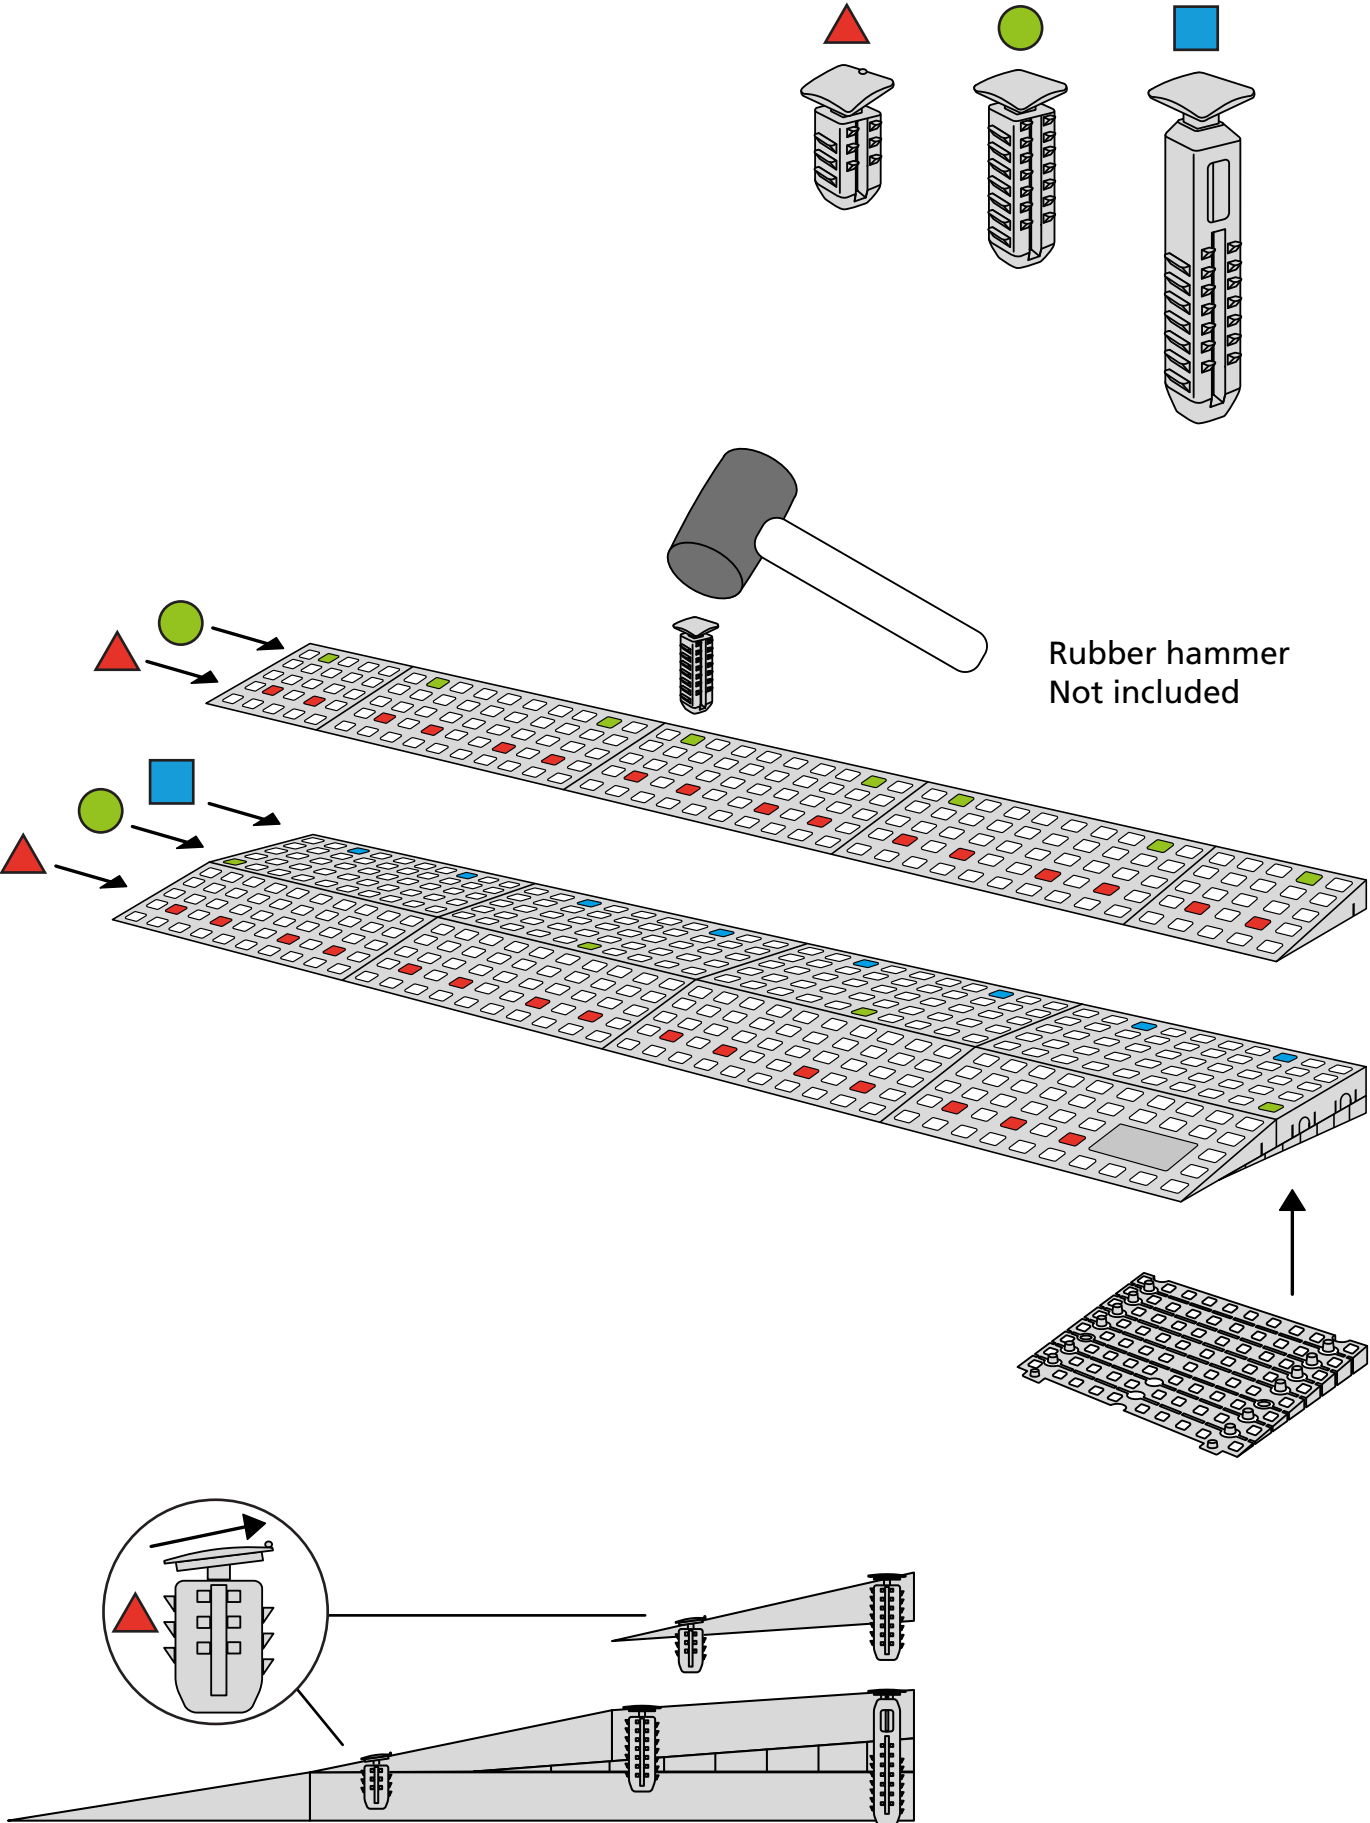

RAMP KIT 104S

Height: 10,8 - 16,3 cm

Width: 100 cm

Depth: 100 cm

Included

Danish Design Pat. Pend. and produced
in Denmark by Excellent Systems A/S

HEIGHT ADJUSTMENT

Remove Ramp Adjuster from toplayer:

Heights:

MOUNTING WITH LOCKS

FASTENING WITH MOUNTING PADS

Indoor:

Outdoor:

FASTENING WITH STOPPERS