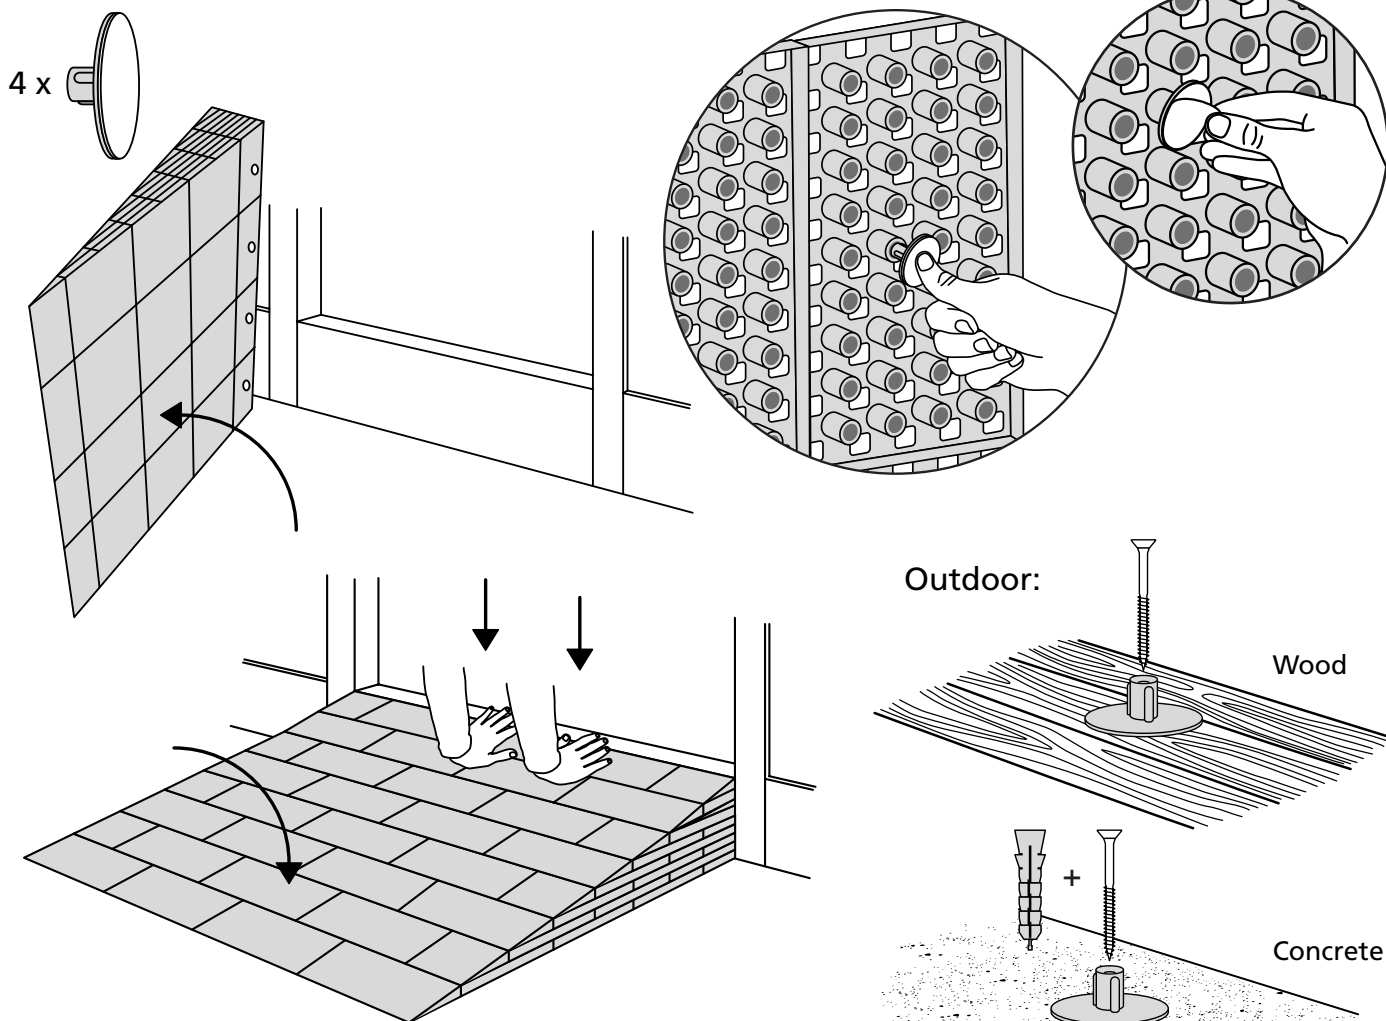

RAMP KIT 104S

Height: 10,8 - 16,3 cm

Width: 100 cm

Depth: 100 cm

Included

Danish Design Pat. Pend. and produced
in Denmark by Excellent Systems A/S

HEIGHT ADJUSTMENT

Remove Ramp Adjuster from toplayer:

Heights:

MOUNTING WITH LOCKS

FASTENING WITH MOUNTING PADS

Indoor:

Outdoor:

FASTENING WITH STOPPERS