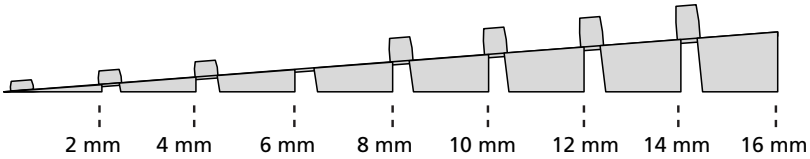

HEIGHT ADJUSTMENT

Remove Ramp Adjuster from toplayer:

Heights: