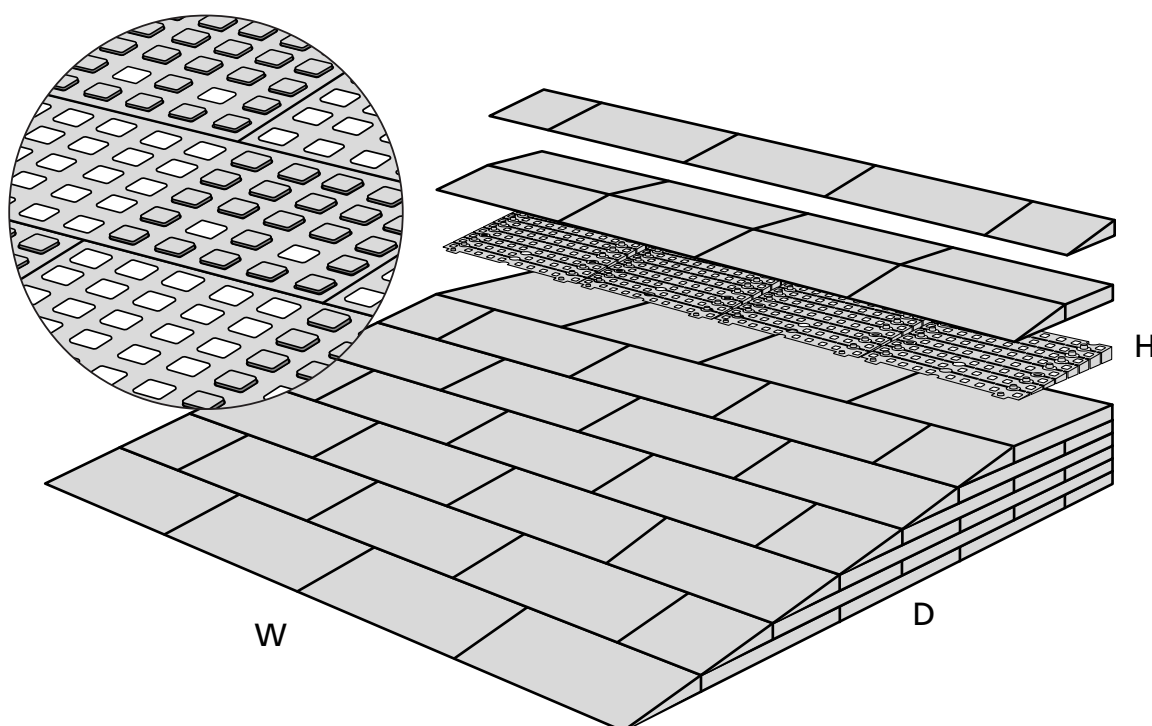

RAMP KIT 104S

Height: 10,8 - 16,3 cm

Width: 100 cm

Depth: 100 cm

Included

Danish Design Pat. Pend. and produced
in Denmark by Excellent Systems A/S

HEIGHT ADJUSTMENT

Remove Ramp Adjuster from toplayer:

Heights:

MOUNTING WITH LOCKS

FASTENING WITH MOUNTING PADS

Indoor:

Outdoor:

FASTENING WITH STOPPERS