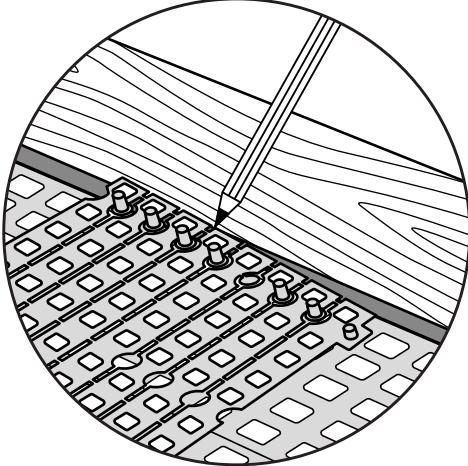

HEIGHT ADJUSTMENT

Remove Ramp Adjuster from toplayer:

Heights: