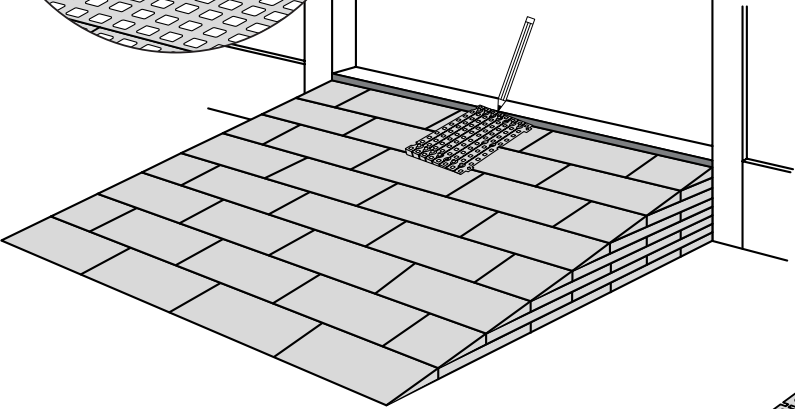

RAMP KIT 104S

Height: 10,8 - 16,3 cm

Width: 100 cm

Depth: 100 cm

Included

Danish Design Pat. Pend. and produced
in Denmark by Excellent Systems A/S

HEIGHT ADJUSTMENT

Remove Ramp Adjuster from toplayer:

Heights:

MOUNTING WITH LOCKS

FASTENING WITH MOUNTING PADS

Indoor:

Outdoor:

FASTENING WITH STOPPERS