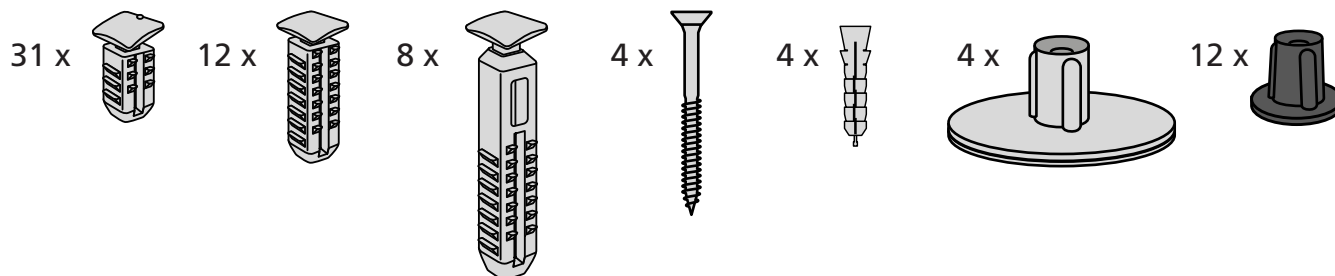

RAMP KIT 104S

Height: 10,8 - 16,3 cm

Width: 100 cm

Depth: 100 cm

Included

Danish Design Pat. Pend. and produced
in Denmark by Excellent Systems A/S

HEIGHT ADJUSTMENT

Remove Ramp Adjuster from toplayer: