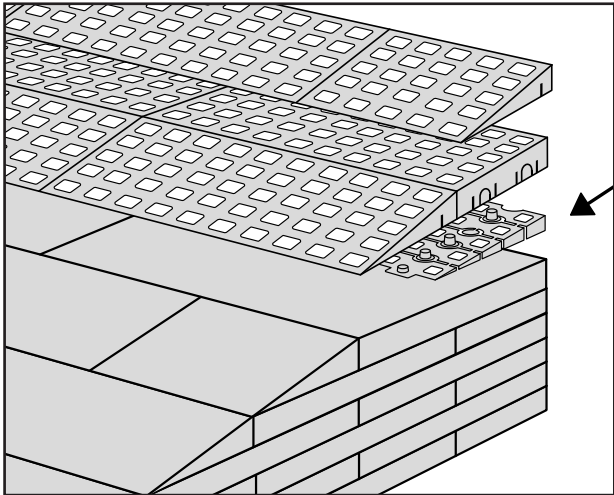

HEIGHT ADJUSTMENT

Remove Ramp Adjuster from toplayer:

Heights: