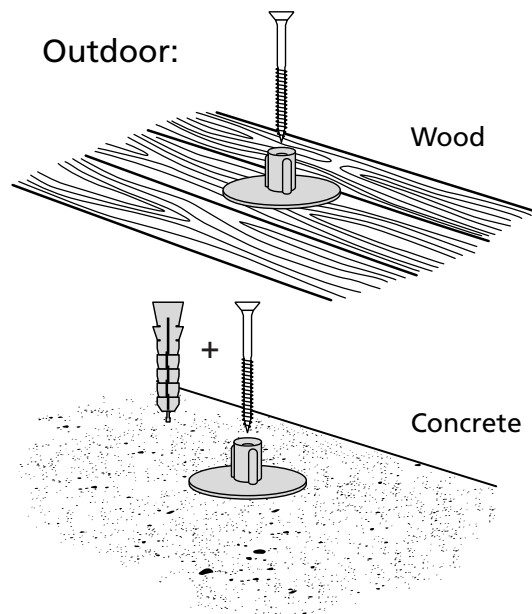

RAMP KIT 104S

Height: 10,8 - 16,3 cm

Width: 100 cm

Depth: 100 cm

Included

Danish Design Pat. Pend. and produced
in Denmark by Excellent Systems A/S

HEIGHT ADJUSTMENT

Remove Ramp Adjuster from toplayer:

Heights:

MOUNTING WITH LOCKS

FASTENING WITH MOUNTING PADS

Indoor:

Outdoor:

FASTENING WITH STOPPERS