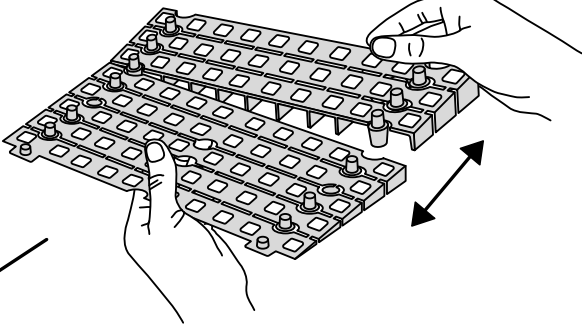

RAMP KIT 104S

Height: 10,8 - 16,3 cm

Width: 100 cm

Depth: 100 cm

Included

Danish Design Pat. Pend. and produced
in Denmark by Excellent Systems A/S

HEIGHT ADJUSTMENT

Remove Ramp Adjuster from toplayer:

Heights:

MOUNTING WITH LOCKS

FASTENING WITH MOUNTING PADS

Indoor:

Outdoor:

FASTENING WITH STOPPERS