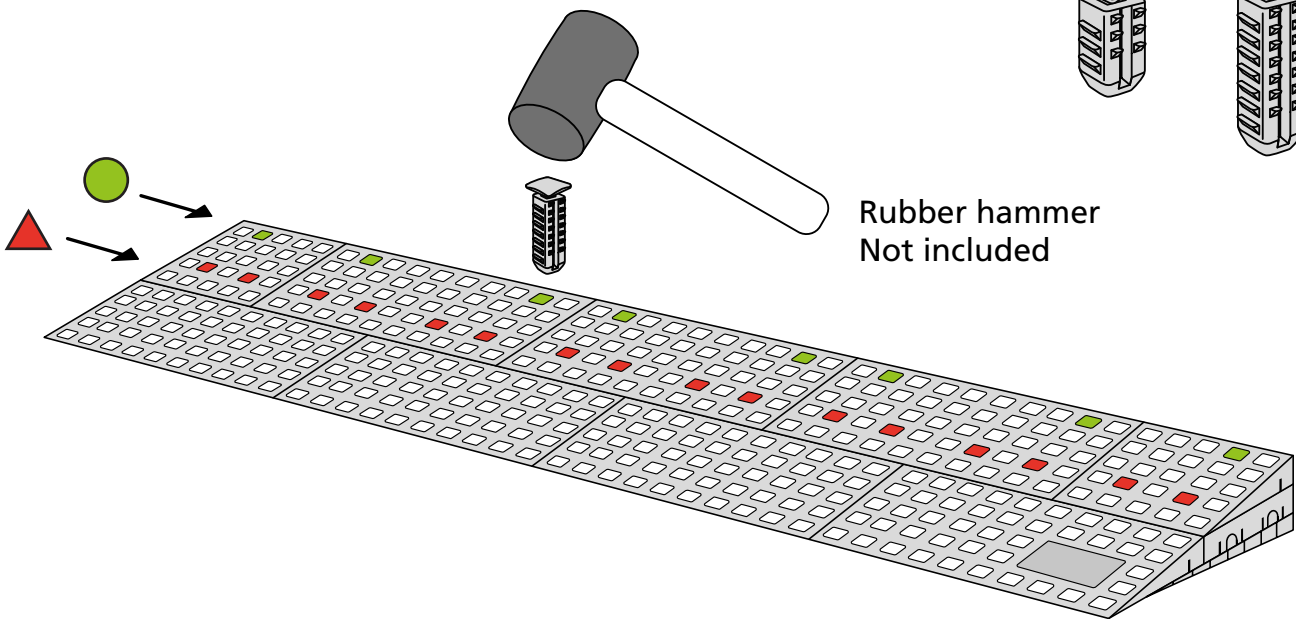

RAMP KIT 101

Height: 1,8 - 5,5 cm

Width: 100 cm

Depth: 25 cm

Included

Danish Design Pat. Pend. and produced
in Denmark by Excellent Systems A/S

HEIGHT ADJUSTMENT

Remove Ramp Adjuster from toplayer:

Heights:

MOUNTING WITH LOCKS

Rubber hammer
Not included

FASTENING WITH MOUNTING PADS

4 x

FASTENING WITH MOUNTING PADS OUTDOOR

FASTENING WITH STOPPERS