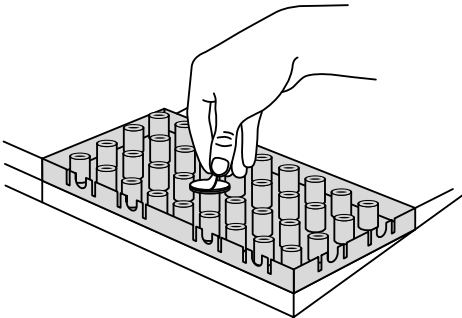

RAMP KIT 101

Height: 1,8 - 5,5 cm

Width: 100 cm

Depth: 25 cm

Included

Danish Design Pat. Pend. and produced
in Denmark by Excellent Systems A/S

HEIGHT ADJUSTMENT

Remove Ramp Adjuster from toplayer:

Heights:

MOUNTING WITH LOCKS

Rubber hammer
Not included

FASTENING WITH MOUNTING PADS

4 x

FASTENING WITH MOUNTING PADS OUTDOOR

FASTENING WITH STOPPERS