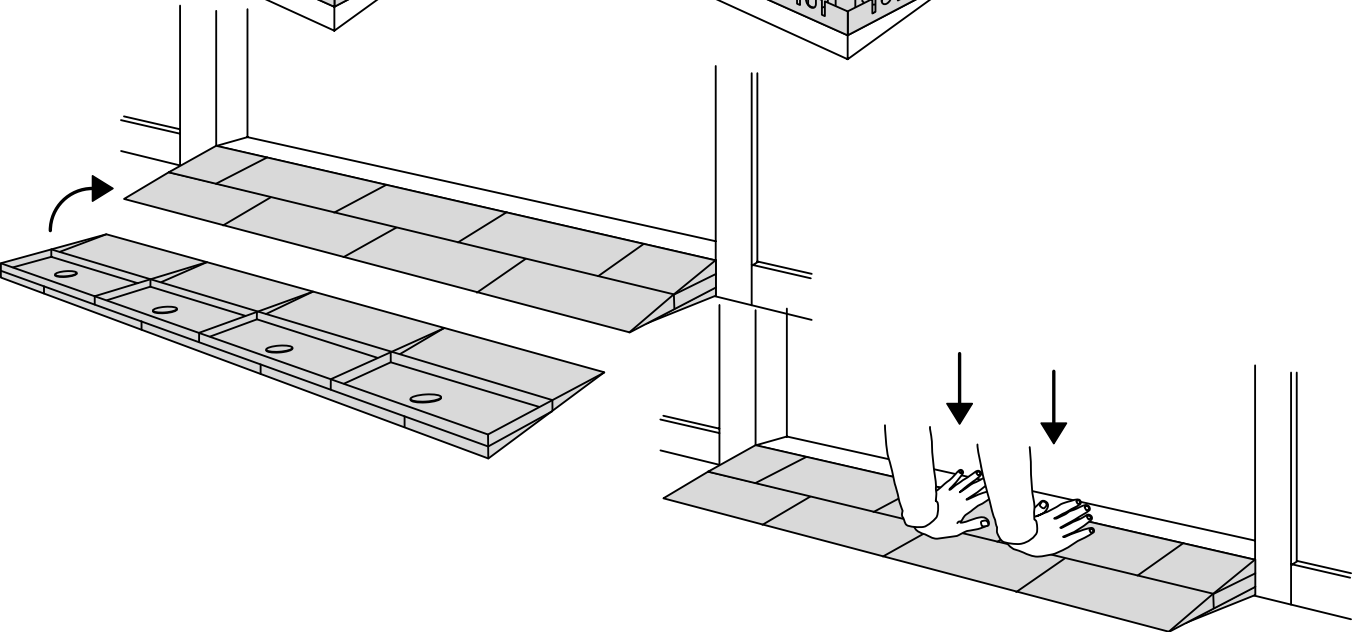

RAMP KIT 101

Height: 1,8 - 5,5 cm

Width: 100 cm

Depth: 25 cm

Included

Danish Design Pat. Pend. and produced
in Denmark by Excellent Systems A/S

HEIGHT ADJUSTMENT

Remove Ramp Adjuster from toplayer:

Heights:

MOUNTING WITH LOCKS

Rubber hammer
Not included

FASTENING WITH MOUNTING PADS

4 x

FASTENING WITH MOUNTING PADS OUTDOOR

FASTENING WITH STOPPERS