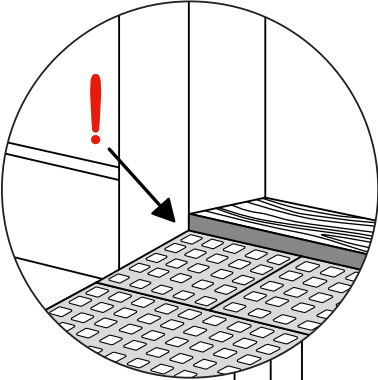

HEIGHT ADJUSTMENT

Remove Ramp Adjuster from toplayer:

Heights: