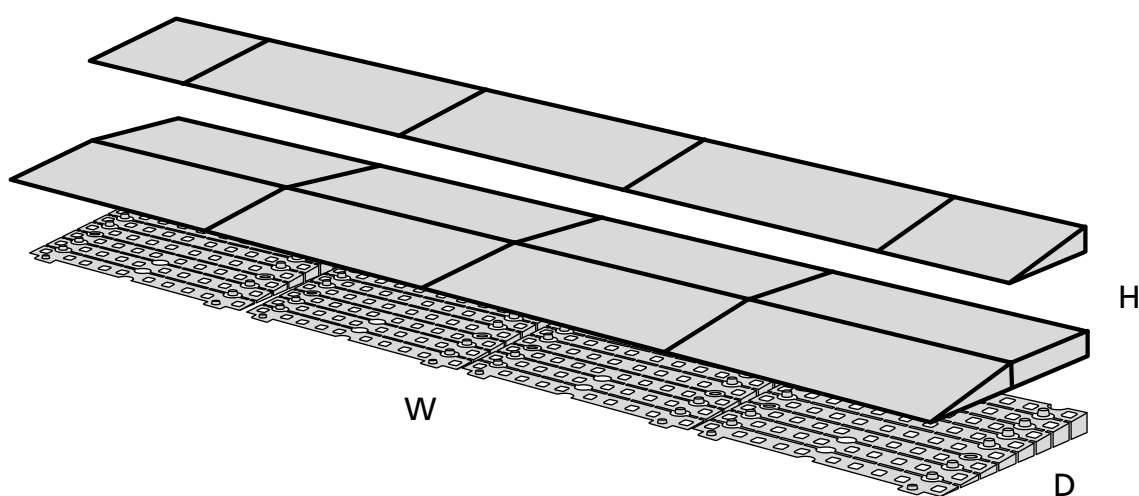

RAMP KIT 101

Height: 1,8 - 5,5 cm

Width: 100 cm

Depth: 25 cm

Included

Danish Design Pat. Pend. and produced
in Denmark by Excellent Systems A/S

HEIGHT ADJUSTMENT

Remove Ramp Adjuster from toplayer: