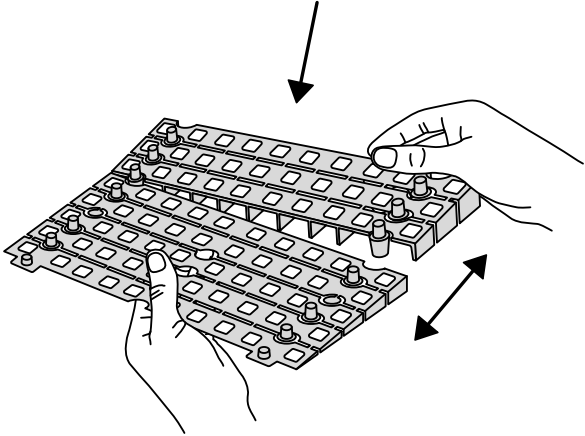

RAMP KIT 101

Height: 1,8 - 5,5 cm

Width: 100 cm

Depth: 25 cm

Included

Danish Design Pat. Pend. and produced
in Denmark by Excellent Systems A/S

HEIGHT ADJUSTMENT

Remove Ramp Adjuster from toplayer:

Heights:

MOUNTING WITH LOCKS

Rubber hammer
Not included

FASTENING WITH MOUNTING PADS

4 x

FASTENING WITH MOUNTING PADS OUTDOOR

FASTENING WITH STOPPERS