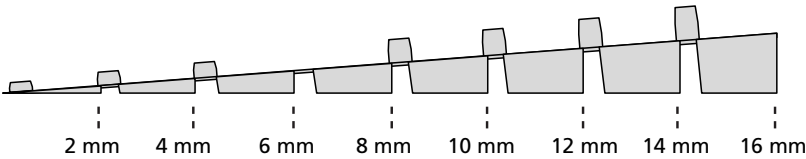

HEIGHT ADJUSTMENT

Remove Ramp Adjuster from toplayer:

Heights: