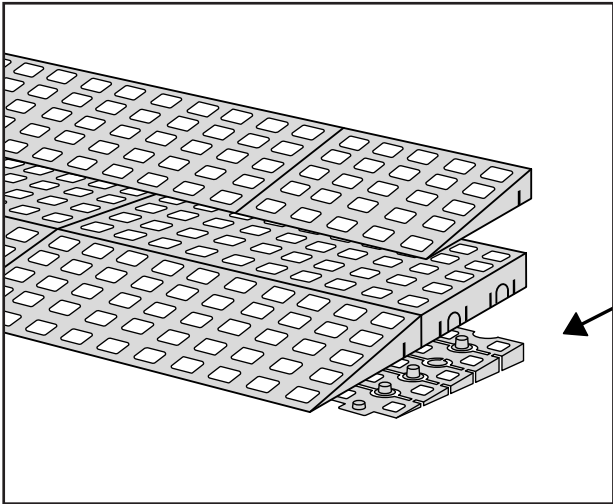

HEIGHT ADJUSTMENT

Remove Ramp Adjuster from toplayer:

Heights: