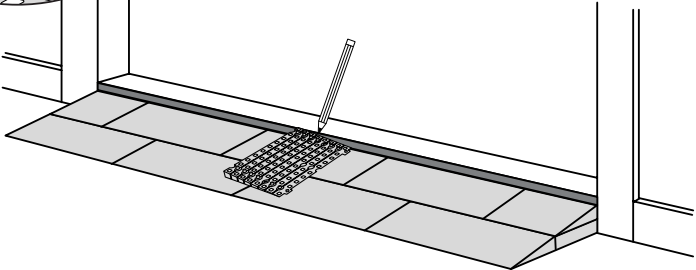

HEIGHT ADJUSTMENT

Remove Ramp Adjuster from toplayer:

Heights: