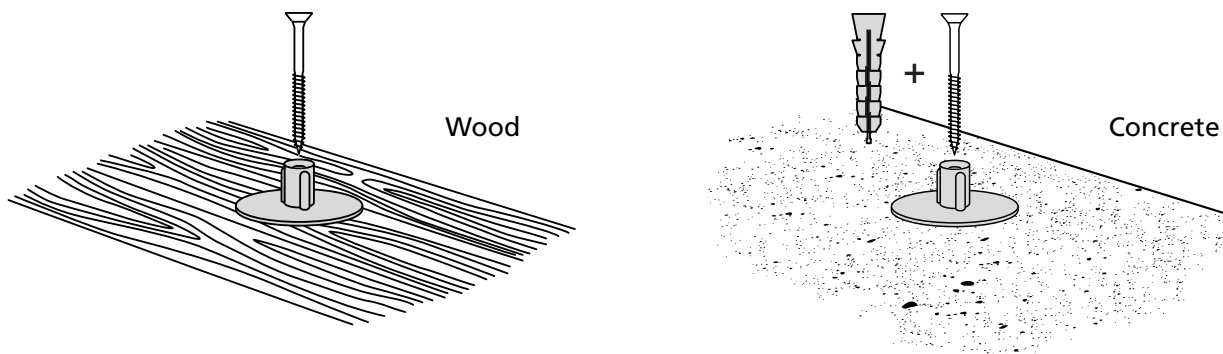

RAMP KIT 101

Height: 1,8 - 5,5 cm

Width: 100 cm

Depth: 25 cm

Included

Danish Design Pat. Pend. and produced
in Denmark by Excellent Systems A/S

HEIGHT ADJUSTMENT

Remove Ramp Adjuster from toplayer:

Heights:

MOUNTING WITH LOCKS

Rubber hammer
Not included

FASTENING WITH MOUNTING PADS

4 x

FASTENING WITH MOUNTING PADS OUTDOOR

FASTENING WITH STOPPERS