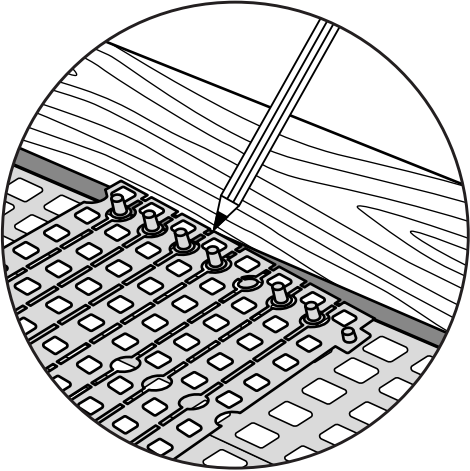

HEIGHT ADJUSTMENT

Remove Ramp Adjuster from toplayer:

Heights: