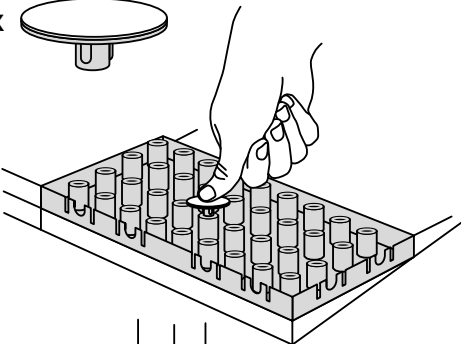

RAMP KIT 101

Height: 1,8 - 5,5 cm

Width: 100 cm

Depth: 25 cm

Included

Danish Design Pat. Pend. and produced
in Denmark by Excellent Systems A/S

HEIGHT ADJUSTMENT

Remove Ramp Adjuster from toplayer:

Heights:

MOUNTING WITH LOCKS

Rubber hammer
Not included

FASTENING WITH MOUNTING PADS

4 x

FASTENING WITH MOUNTING PADS OUTDOOR

FASTENING WITH STOPPERS