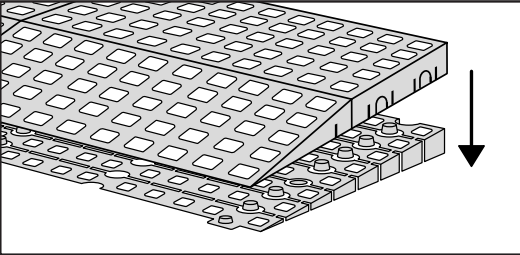

RAMP KIT 101

Height: 1,8 - 5,5 cm

Width: 100 cm

Depth: 25 cm

Included

Danish Design Pat. Pend. and produced
in Denmark by Excellent Systems A/S

HEIGHT ADJUSTMENT

Remove Ramp Adjuster from toplayer: