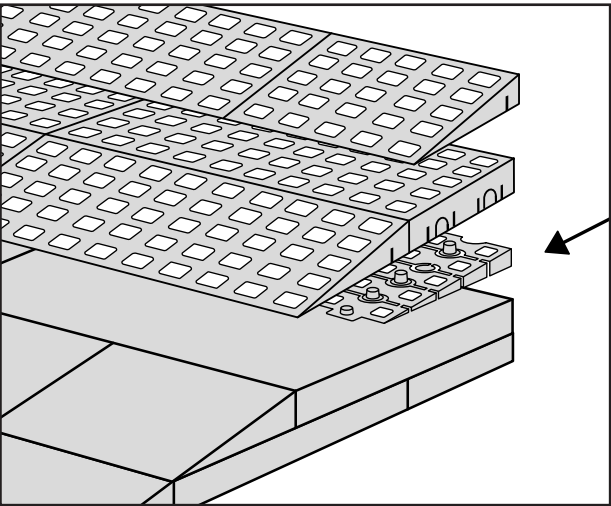

HEIGHT ADJUSTMENT

Remove Ramp Adjuster from toplayer:

Heights: