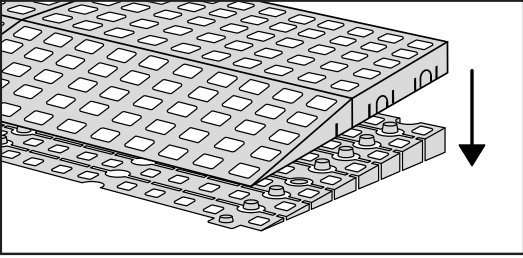

HEIGHT ADJUSTMENT

Remove Ramp Adjuster from toplayer:

Heights: