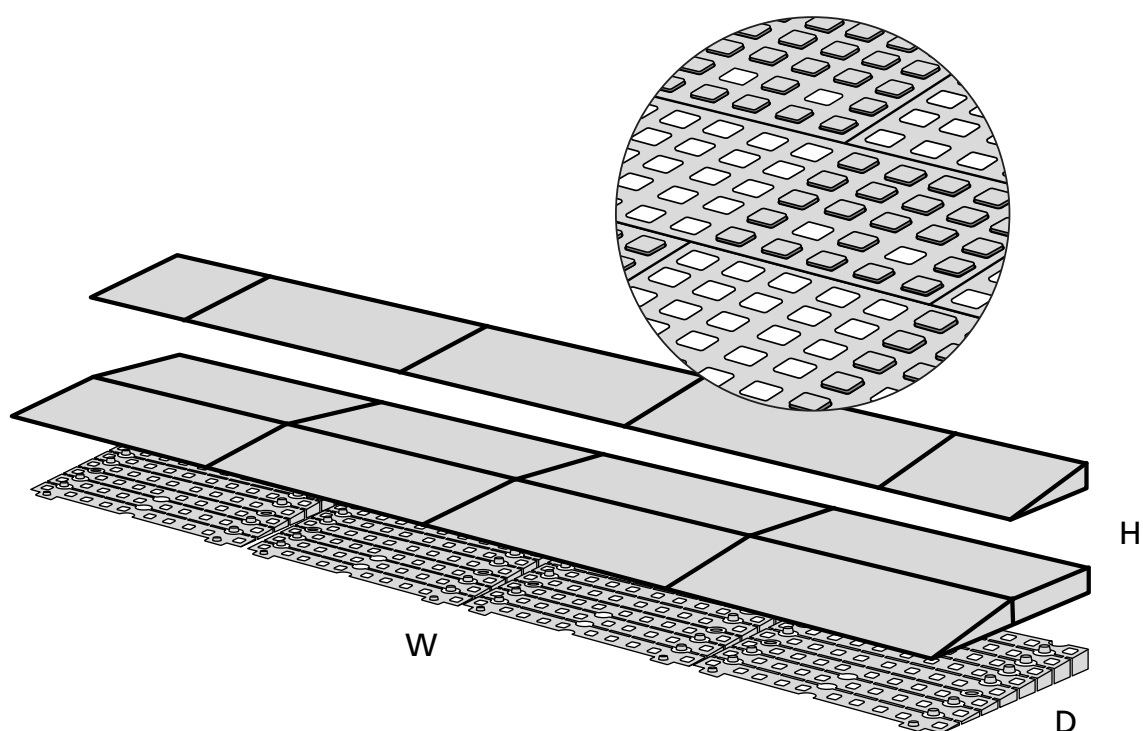

RAMP KIT 101S

Height: 1,8 - 5,5 cm

Width: 100 cm

Depth: 25 cm

Included

Danish Design Pat. Pend. and produced
in Denmark by Excellent Systems A/S

HEIGHT ADJUSTMENT

Remove Ramp Adjuster from toplayer: