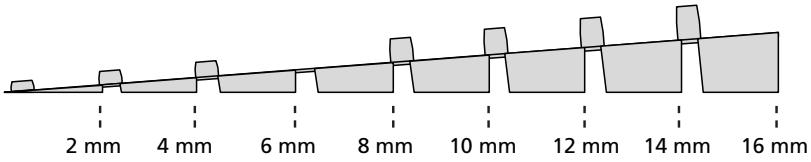

HEIGHT ADJUSTMENT

Remove Ramp Adjuster from toplayer:

Heights: