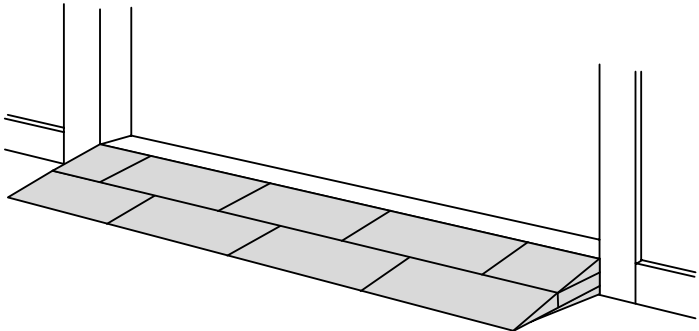

HEIGHT ADJUSTMENT

Remove Ramp Adjuster from toplayer:

Heights: