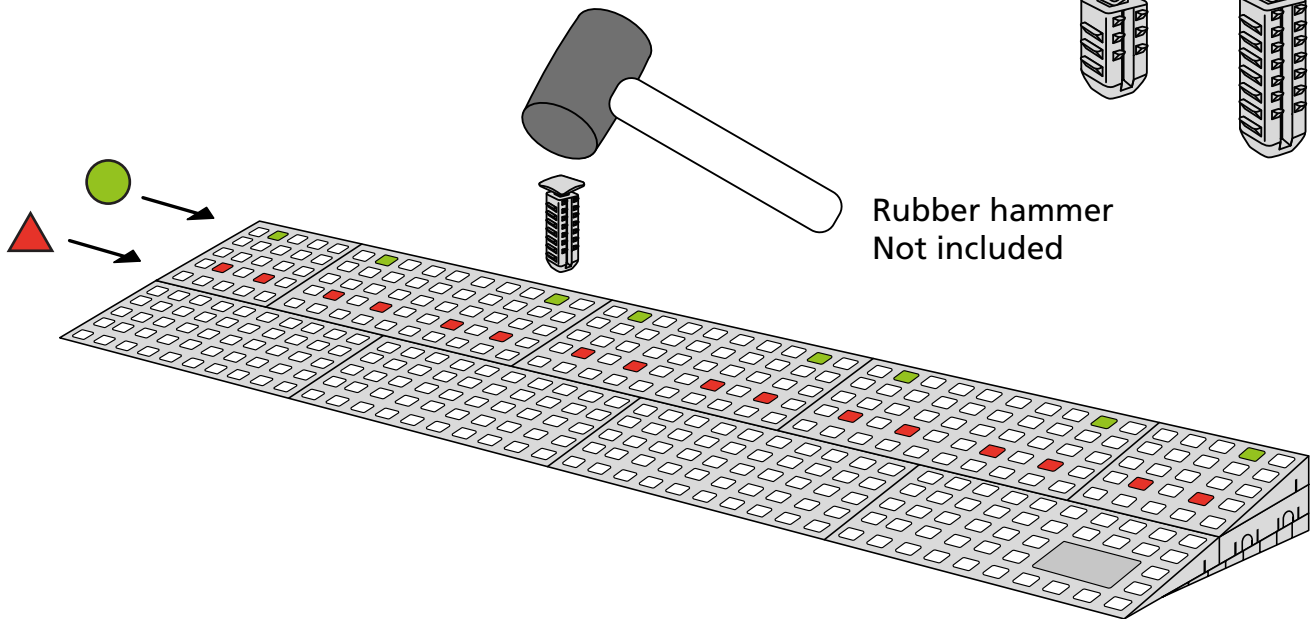

RAMP KIT 101S

Height: 1,8 - 5,5 cm

Width: 100 cm

Depth: 25 cm

Included

Danish Design Pat. Pend. and produced
in Denmark by Excellent Systems A/S

HEIGHT ADJUSTMENT

Remove Ramp Adjuster from toplayer:

Heights:

MOUNTING WITH LOCKS

Rubber hammer
Not included

FASTENING WITH MOUNTING PADS

4 x

FASTENING WITH MOUNTING PADS OUTDOOR

FASTENING WITH STOPPERS