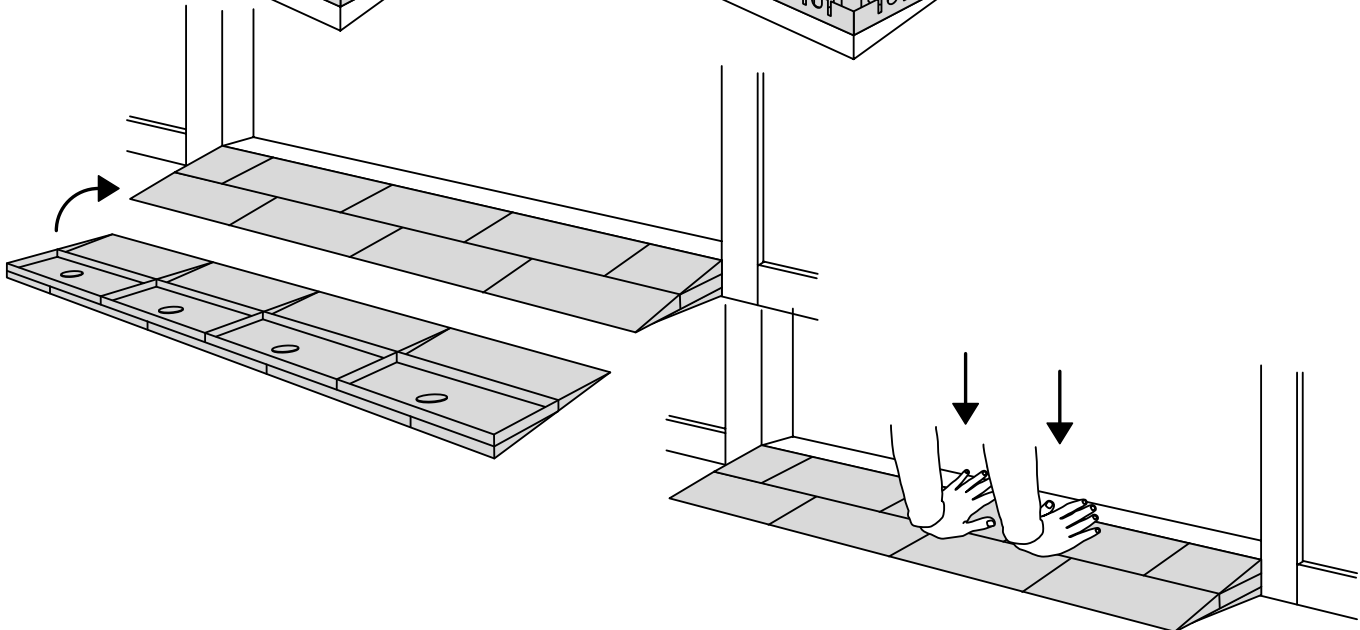

RAMP KIT 101S

Height: 1,8 - 5,5 cm

Width: 100 cm

Depth: 25 cm

Included

Danish Design Pat. Pend. and produced
in Denmark by Excellent Systems A/S

HEIGHT ADJUSTMENT

Remove Ramp Adjuster from toplayer:

Heights:

MOUNTING WITH LOCKS

Rubber hammer
Not included

FASTENING WITH MOUNTING PADS

4 x

FASTENING WITH MOUNTING PADS OUTDOOR

FASTENING WITH STOPPERS