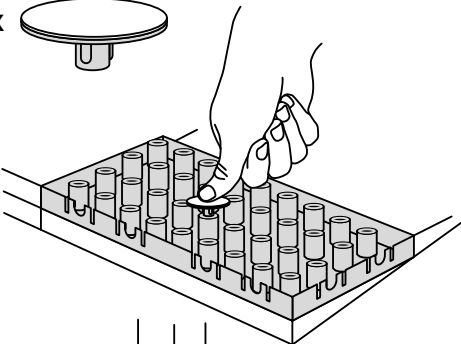

RAMP KIT 101S

Height: 1,8 - 5,5 cm

Width: 100 cm

Depth: 25 cm

Included

Danish Design Pat. Pend. and produced
in Denmark by Excellent Systems A/S

HEIGHT ADJUSTMENT

Remove Ramp Adjuster from toplayer:

Heights:

MOUNTING WITH LOCKS

Rubber hammer
Not included

FASTENING WITH MOUNTING PADS

4 x

FASTENING WITH MOUNTING PADS OUTDOOR

FASTENING WITH STOPPERS