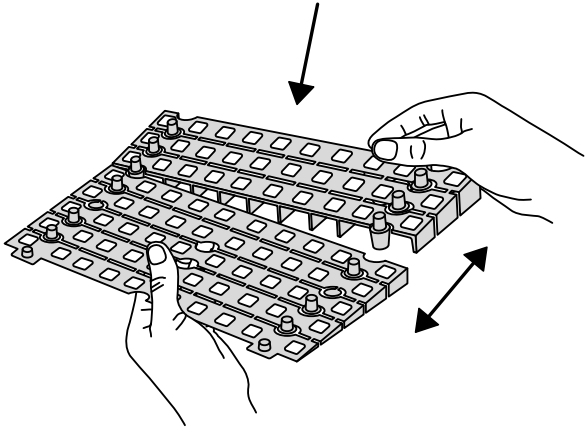

RAMP KIT 101S

Height: 1,8 - 5,5 cm

Width: 100 cm

Depth: 25 cm

Included

Danish Design Pat. Pend. and produced
in Denmark by Excellent Systems A/S

HEIGHT ADJUSTMENT

Remove Ramp Adjuster from toplayer:

Heights:

MOUNTING WITH LOCKS

Rubber hammer
Not included

FASTENING WITH MOUNTING PADS

4 x

FASTENING WITH MOUNTING PADS OUTDOOR

FASTENING WITH STOPPERS