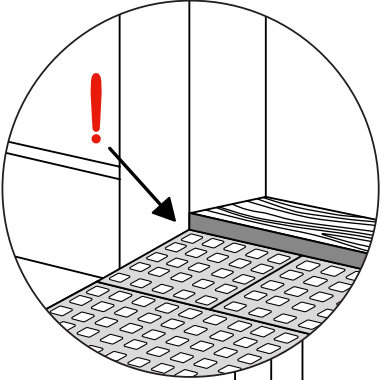

HEIGHT ADJUSTMENT

Remove Ramp Adjuster from toplayer:

Heights: