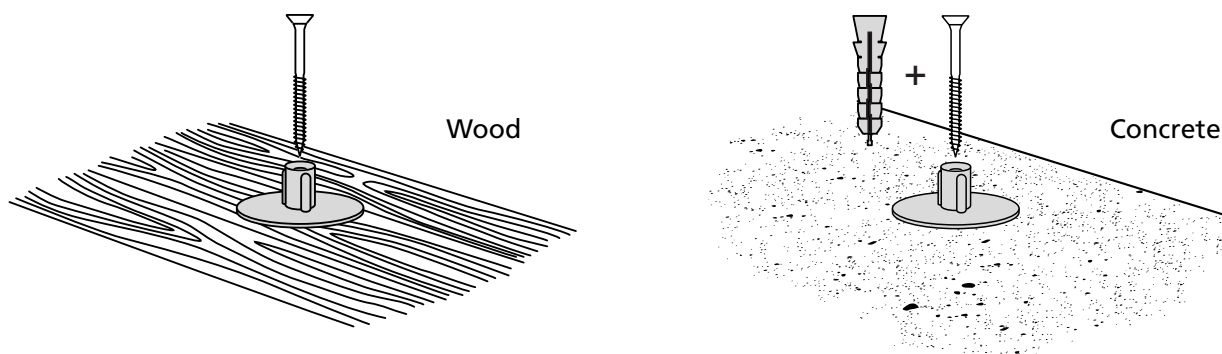

RAMP KIT 101S

Height: 1,8 - 5,5 cm

Width: 100 cm

Depth: 25 cm

Included

Danish Design Pat. Pend. and produced
in Denmark by Excellent Systems A/S

HEIGHT ADJUSTMENT

Remove Ramp Adjuster from toplayer:

Heights:

MOUNTING WITH LOCKS

Rubber hammer
Not included

FASTENING WITH MOUNTING PADS

4 x

FASTENING WITH MOUNTING PADS OUTDOOR

FASTENING WITH STOPPERS