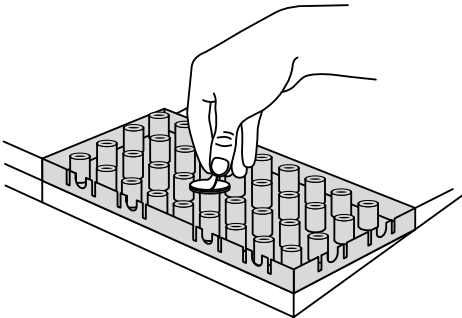

RAMP KIT 101S

Height: 1,8 - 5,5 cm

Width: 100 cm

Depth: 25 cm

Included

Danish Design Pat. Pend. and produced
in Denmark by Excellent Systems A/S

HEIGHT ADJUSTMENT

Remove Ramp Adjuster from toplayer:

Heights:

MOUNTING WITH LOCKS

Rubber hammer
Not included

FASTENING WITH MOUNTING PADS

4 x

FASTENING WITH MOUNTING PADS OUTDOOR

FASTENING WITH STOPPERS