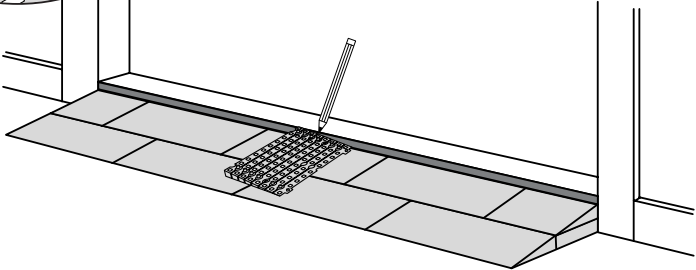

HEIGHT ADJUSTMENT

Remove Ramp Adjuster from toplayer:

Heights: