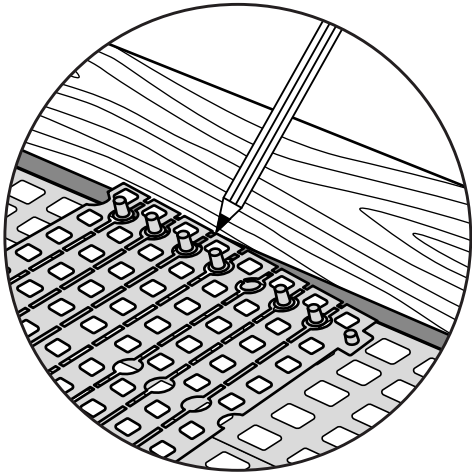

HEIGHT ADJUSTMENT

Remove Ramp Adjuster from toplayer:

Heights: