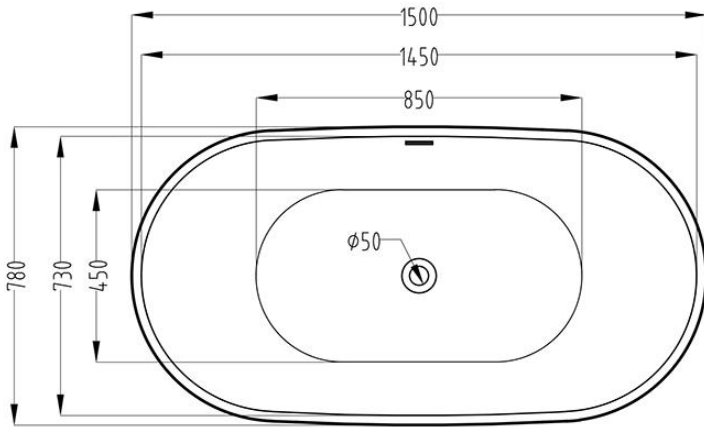

LILLIA Serie Freestanding Bathtub

MODEL NUMBER: LILLIA 1500

(Size Option: LILLIA 1700)

The arched detail creates a significant drop shadow, which gives the impression of a floating bathtub.

DESCRIPTION

- V-GROOVE Design
- Matte finish surface, feel like touching stone
- One piece freestanding bathtub
- Level adjustable legs
- High Thermal water heat retention
- Comfortable place
- Matte white drain included
- Clean and slim cut overflow
- Easily cleanable & Long time yellowing resistant

SPECS

Overall Size For 1500:	27"H x 59"W x 30.7"D
Overall Size For 1700:	27"H x 67"W x 30.7"D
Product Weight	43.05kg - 47kg
Drain Placement	Centre
Capacity	60 - 70 gallons
Drain Assembly	Included
Rough-in	Not Included

CERTIFICATES & WARRANTY

Unit: Millimeter

- Limited Five Years Warranty

Size: 1500 (59")

Size: 1700 (67")