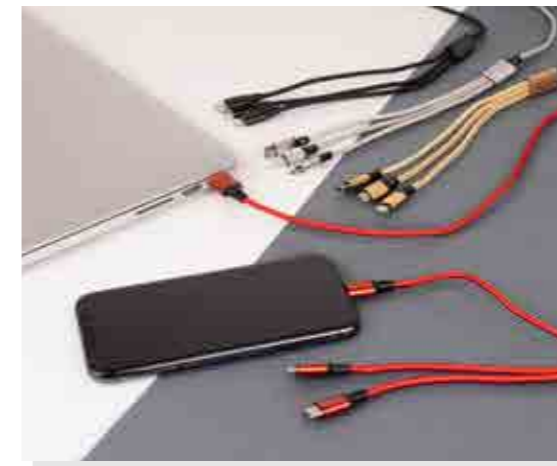

MULTIFUNCTIONAL CHARGING CABLE USB 3 in 1
COD. CM2646 Cod. Ean: 8058056649157
Size: 120 cm
M.Q.O. 12 Pcs