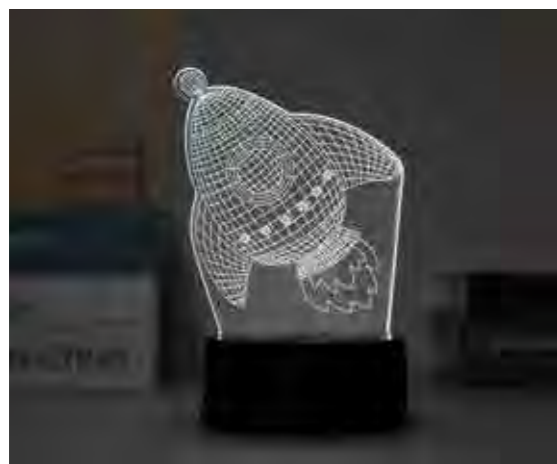

CODE **XL2287**
EAN: 8057711467778
Size: 12 x 17.5 cm