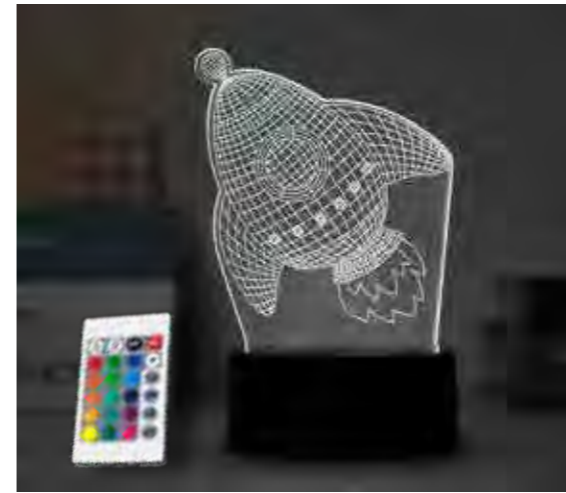

LAMP 3D with touch base and remote control

COD. XL2287 EAN: 8057711467778
Size: 10 x 10 x 20 cm - Display 24pcs
M.Q.O. 4 Pcs