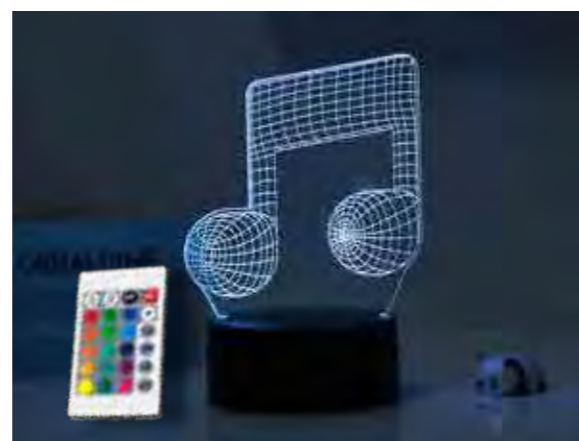

LAMP 3D with touch base and remote control
COD. XL2330C EAN: 8059037078119
Size: 10 x 10 x 20 cm
M.Q.O. 4 Pcs