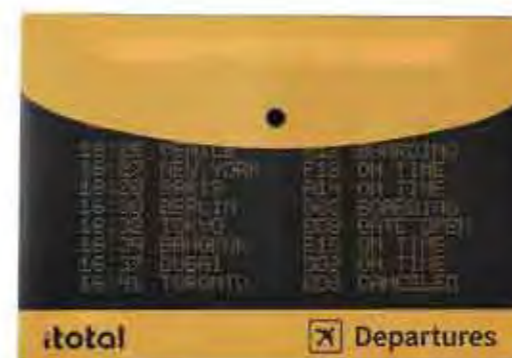

DOCUMENT FOLDER A4

COD. XL2613B EAN: 8059037077983
M.Q.O. 24 Pcs