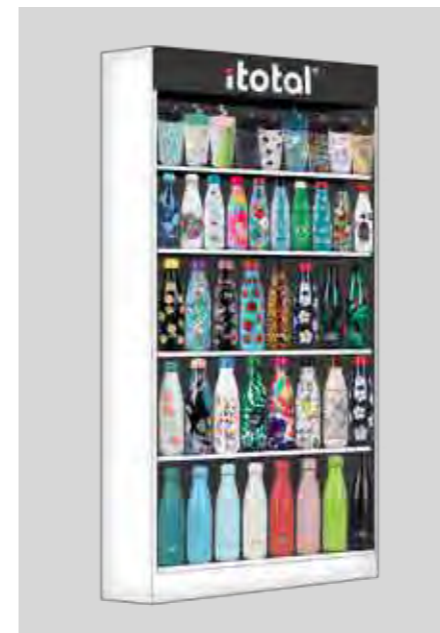

COD.EXP233
Size: 1000 x 350 x 2000 mm

DOUBLE CROWNER