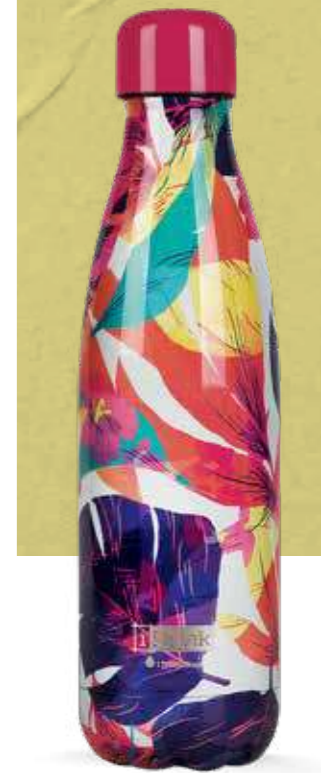

TRAVEL DOODLE SPECIAL PRICE
 500 ml - ID0049
 Cod. EAN: 8052877048441

WORLD SPECIAL PRICE
 500 ml - ID0048
 Cod. EAN: 8052877048434

DOTS SPECIAL PRICE
 500 ml - ID0007
 Cod. EAN: 8052877040070

FLAMINGO SPECIAL PRICE
 500 ml - ID0017
 Cod. EAN: 8052877044856