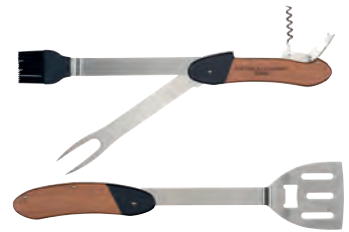

**Box size:** 6" w x 2.7" h x 1.7" d

PK QTY 6 | CTN QTY 24

**GEN159**

**BBQ Multi-Tool, Wood**

BBQ Multi-Tool with multiple uses including spatula, bottle opener and corkscrew. Wood handle and stainless steel finish.