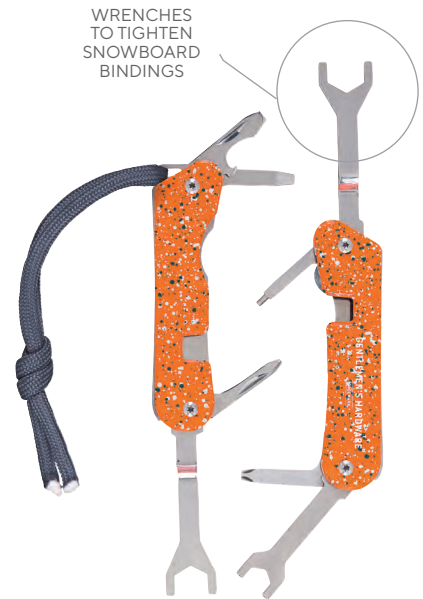

Adrenaline Multi-Tool

9-in-1 Adrenaline Multi-Tool with paint speckle casing. Includes 9 stainless steel tools – 1/4" flathead screwdriver, flat head screwdriver, bottle opener, #2 cross head screwdriver, 12.7mm wrench and more. Packaged in gift box.

Product size: 1" w x 4.1" h x 0.8" d

Box size: 5.7" w x 2.6" h x 1.5" d

PK QTY 6 | CTN QTY 24

GEN311