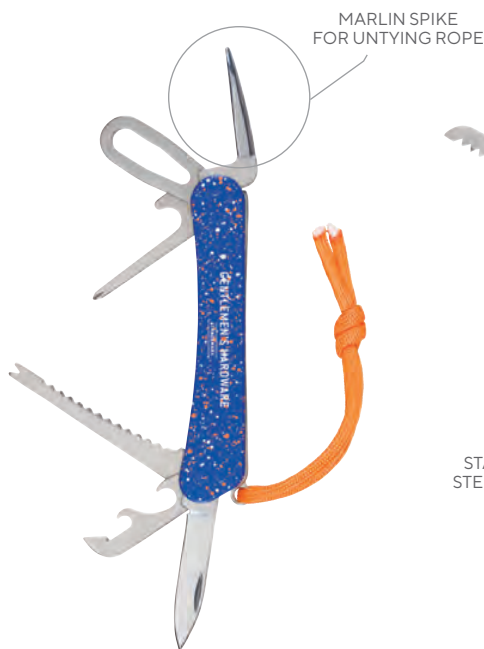

Marine Multi-Tool

8-in-1 Marine Multi-Tool with paint speckle casing. Includes 8 stainless steel tools – marlin spike, shackle key, cross head screwdriver, fish scaler, hook remover, bottle opener, can opener and knife blade. Packaged in gift box.

Product size: 1.2" w x 3.9" h x 0.8" d

Box size: 5.7" w x 2.6" h x 1.5" d

PK QTY 6 | CTN QTY 36

GEN312