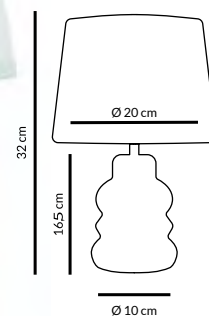

LTO23103

Beige & black

Beige y negra