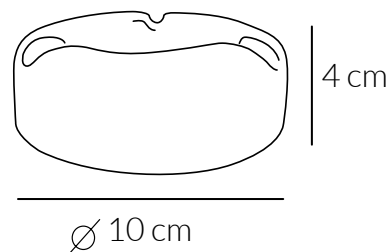

“I WILL QUIT TOMORROW” ASHTRAY

CENICERO “I WILL QUIT TOMORROW”

Material: Dolomite / Dolomita

HAS2320049