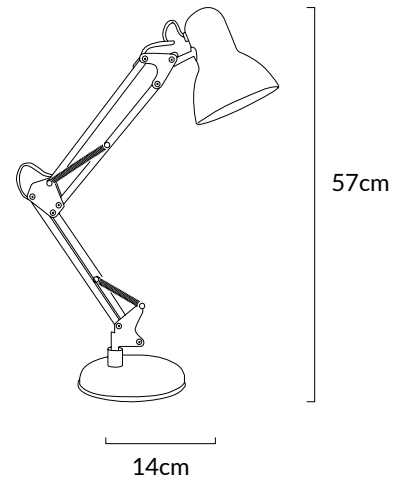

**NEW
PACKAGING**

ROMI LAMP

LÁMPARA ROMI

LT0926

Glass cover shade
Base & Body / Base y cuerpo: Metal
Textil Cable: 1,8m
1*GU10 LED Bulb (included)
Bombilla Incluída