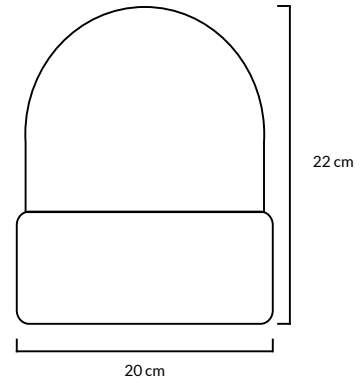

One size fits all - Talla unica

229

AOT2320068
"Hey, have a good day"
 Mustard / Mostaza

AOT23200689
"Dear summer"
 Phosphorescent yellow
 Amarillo fosforito

AOT2320070
"Be different"
 Dark blue / Azul oscuro