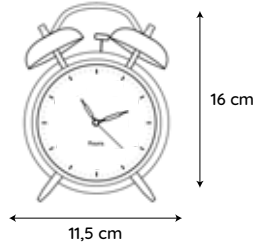

RETRO ALARM CLOCK

RELOJ DESPERTADOR RETRO

Material: Metal
Battery / Pila: 1x AA
(Not included/ No incluidas)