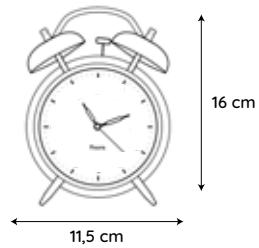

RETRO ALARM CLOCK

RELOJ DESPERTADOR
RETRO

Material: Metal
Battery / Pila: 1x AA
(Not included/ No incluidas)