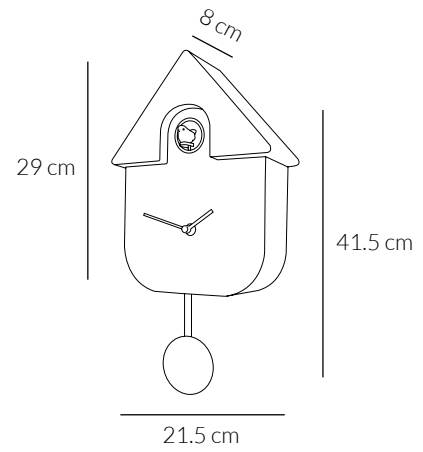

CUCKOO CLOCK

RELOJ DE CUCO

CCU2410199

Gradient / Degradado

Material: ABS

1AA Battery +

2AA Battery

(Not included / No incluidas)

NEW
NEW
NEW