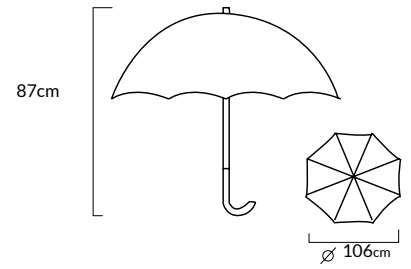

“FUCKING RAIN” REFLECTIVE YELLOW UMBRELLA

PARAGUAS “FUCKING RAIN”
AMARILLO REFLECTANTE

AUT2320047