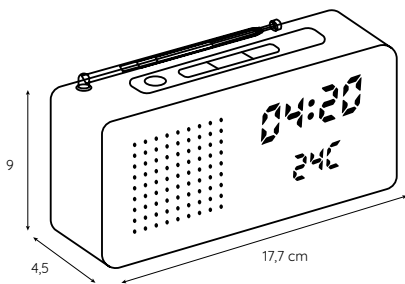

ALARM CLOCK & RADIO

RADIO RELOJ DESPERTADOR

Material: MDF & ABS

Batteries / Pilas: 4xAA
(Not included / No incluidas)
CR2032 Back-up Battery
& USB Charging Cord
(Included / Incluidos)

Energy saving mode /
Modo de ahorro de energía
12h & 24h / C° & F° Battery / Pila: 1x AA