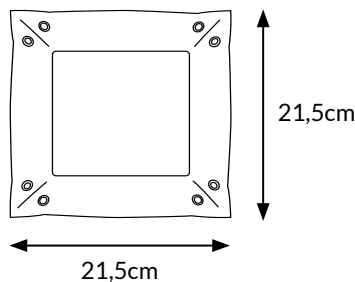

Synthetic vegan leather
Cuero vegano sintético

Scratch resistant
Resistente a arañazos

Easily detachable
Fácilmente desmontable