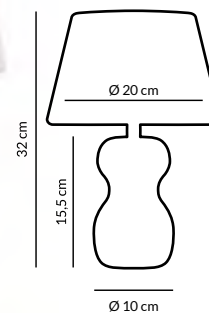

MAIA CERAMIC TABLE LAMP

LÁMPARA DE MESA CERÁMICA
MAIA

Material: Ceramic (base) & fabric (shade)
EU plug
Alimentation: 230V ~ 50Hz
One bulb: 1*14 (not included)

Material: Cerámica (base) y tela (pantalla)
Enchufe de la U.E.
Alimentación: 230V ~ 50Hz
Una bombilla: 1*14 (no incluida)

LTO23101

Terracota & white

Terracota y blanco

LTO23102

Mint & beige

Menta y beige

LTO23103

Beige & black

Beige y negra