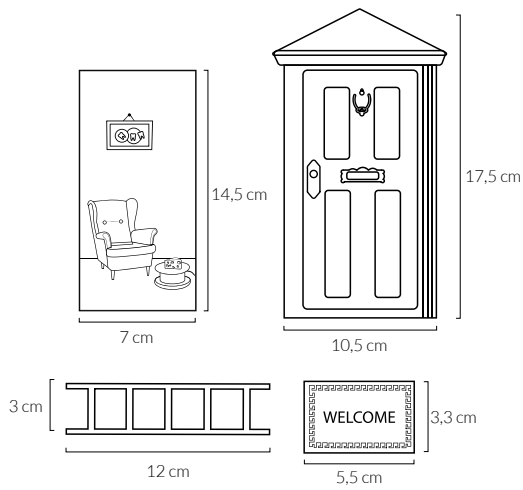

HMR23101
Blue / Azul