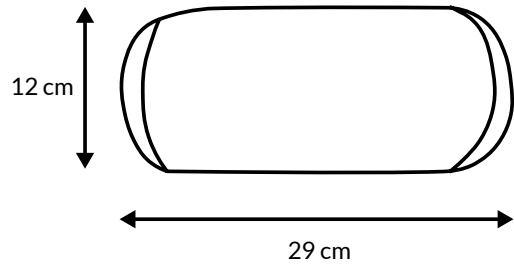

Cover material: 92% Polyester and 8% Spandex

Material funda: 92% Poliester y 8% Spandex

Hanger / Colgador

ABE2410273
Gradient / Degradado

NEW
NEW
NEW

ABE2410274
Grass / Césped

NEW
NEW
NEW

ABE2410275
Corals / Corales