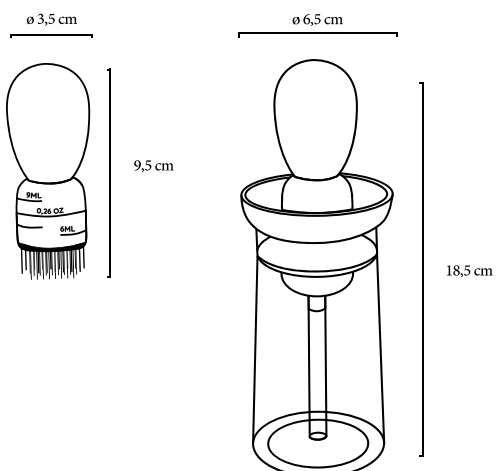

HM1843

Green / Verde

Anti-residue filter
Filtro anti-residuos

Heat resistant
Resistente al calor

No loss of bristles
No pierde cerdas

Food safe
Uso alimentario