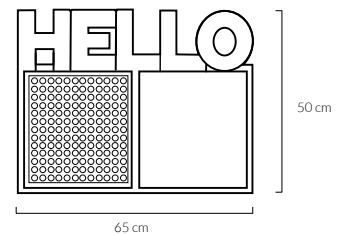

RESISTANT

EASY TO CLEAN

ANTI-BACTERIAL