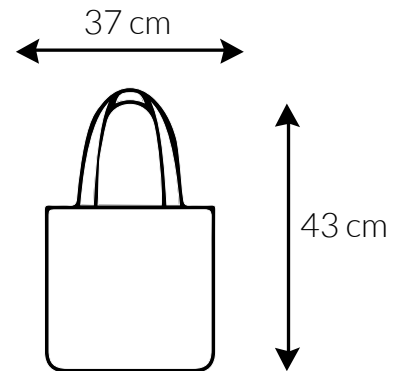

“EYES” TOTE BAGS

BOLSA DE TELA “OJOS”

AOT2410359

Pink / Rosa