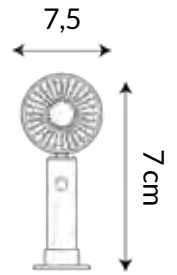

ELECTRIC PORTABLE FAN

VENTILADOR
ELÉCTRICO B&N

AC1533

3 different speeds
7,5 x 17 cm
Material: ABS
Battery capacity:
1200 mAh