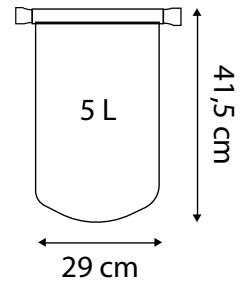

WATERPROOF BAG

BOLSA ESTANCA

Material: PVC and mesh / PVC y maya