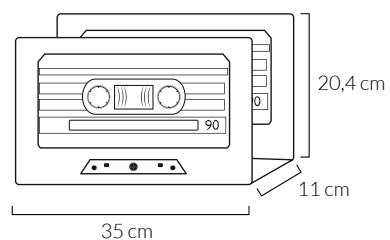

HM1592
Red
Rojo

HM1590
Green
Verde

HM1804
Yellow
Amarillo

MAGAZINE RACK

REVISTERO
Material: Steel / Metal

HM2016

'Casette' Black
'Casete' Negro

HM2017