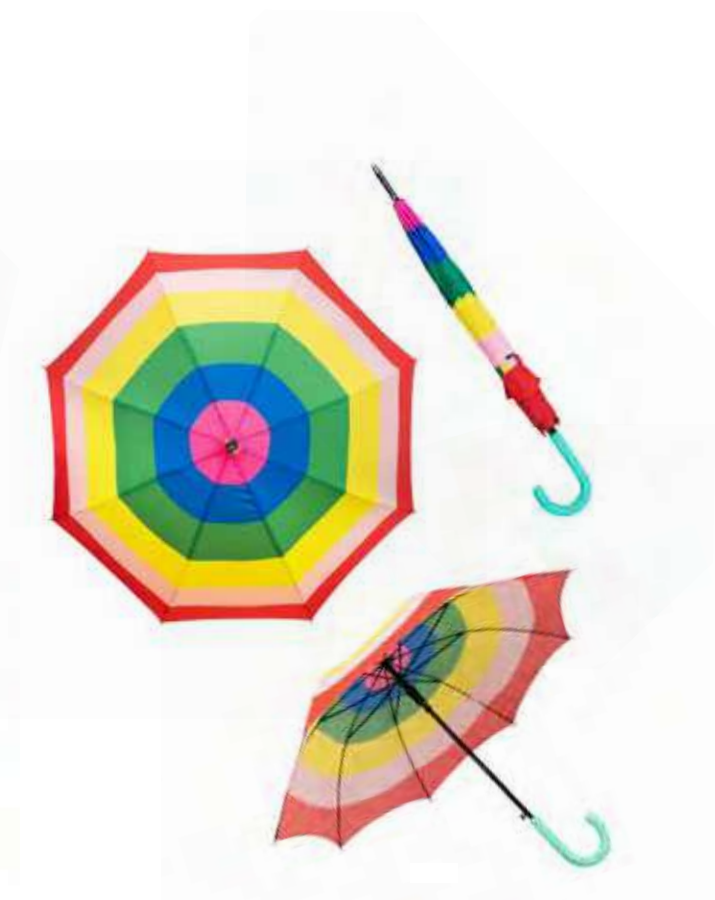

AC1089
Umbrella
Arcoíris