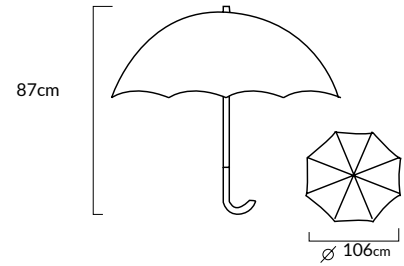

“FUCKING RAIN” PINK UMBRELLA

PARAGUAS “FUCKING RAIN” ROSA

AUT2320046

Materials:

Fiber Glass Ribs / Esqueleto de fibra de vidrio

Polyester fabric / Tela de poliéster

“FUCKING RAIN” REFLECTIVE YELLOW UMBRELLA