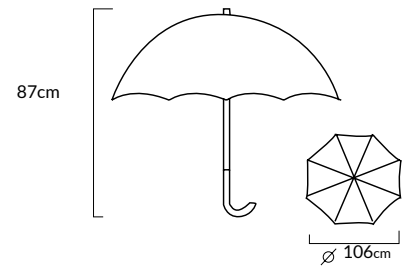

AUT2410201

ERGONOMIC
HANDLE

FIBERGLASS
RIBS

SOFT TOUCH
HANDLE

AUTO OPEN

WINDPROOF

STRONG

NEW
NEW
NEW