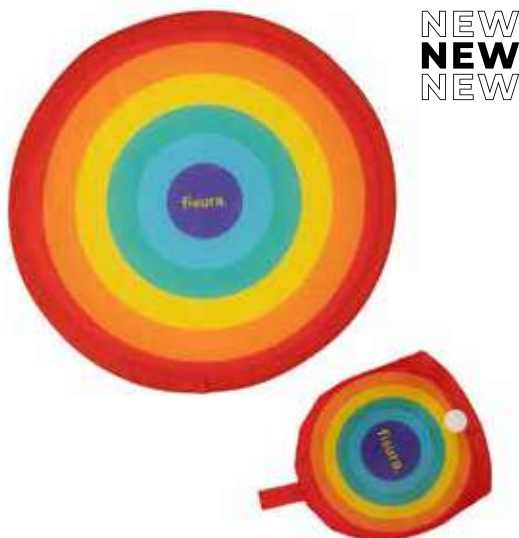

AHF2410245
Ice creams / Helados

NEW
NEW
NEW