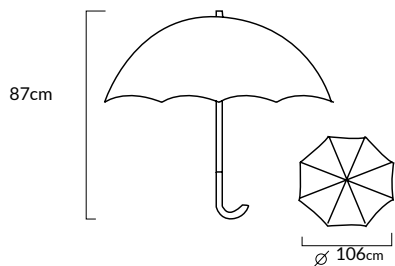

UMBRELLA

PARAGUAS

ERGONOMIC
HANDLE

FIBERGLASS
RIBS

SOFT TOUCH
HANDLE

AUTO OPEN

WINDPROOF

STRONG

ACP23101

"No rain no flowers"