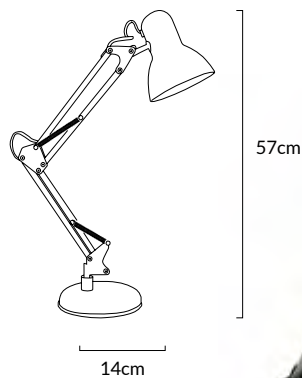

LT1783
Domus desk lamp
Mustard / Lámpara
de escritorio Domus
Mostaza

LT1782
Domus desk lamp
Green & Blue /
Lámpara de escritorio
Domus Verde y Azul