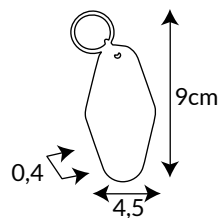

KEYRINGS

LLAVEROS

Material: ABS

HM0518

'My Winter Paradise'