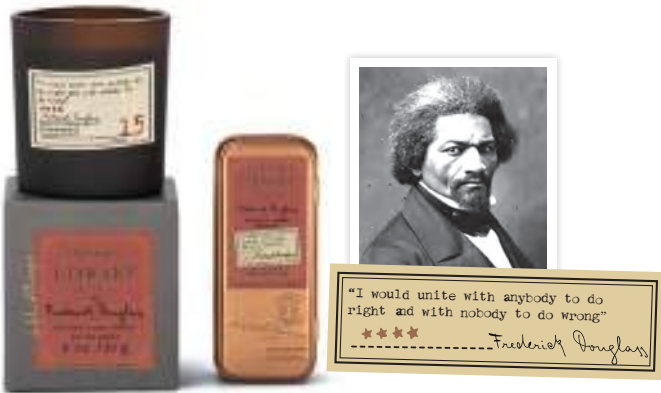

GL13 · 6 OZ BOXED CANDLE GLT13 · 6 OZ CANDLE TESTER

TRL13 · 2 OZ TIN

Frederick Douglass

PALO SANTO * SAGE * SAFFRON

GL16 · 6 OZ BOXED CANDLE GLT16 · 6 OZ CANDLE TESTER

TRL16 · 2 OZ TIN

FEATURES

- 6 OZ BOXED CANDLES AND UNIQUE TRAVEL SIZE TINS
- INSPIRED BY INFLUENTIAL WRITERS, EACH WITH EXQUISITE FRAGRANCES AND INSPIRING QUOTES
- PERFECT GIFT FOR ALL THE BIBLIOPHILES IN OUR LIVES