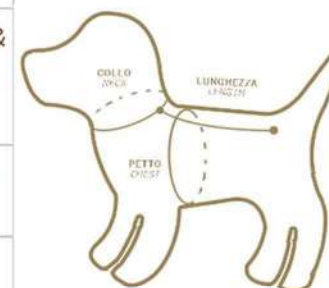

### MISURE PETTORINE PUPAKIOTTI/ HARNESSES SIZES

Le misure si riferiscono alle misure del cane/ Measures refer to dog's measurements

SCEGLI LA TAGLIA GIUSTA IN BASE A TORACE/

CHOOSE THE RIGHT SIZE BY CHEST

## MISURE COLLARI PUPAKIOTTI/PUPAKIOTTI COLLARS SIZES

Altezza collari/ Hight of collars	Taglia internazionale/ International size	Circonferenza collo cm/ Circumference of dog's neck, cm	Razza di riferimento/ Breed of Reference
1,2 cm	XS	<b>16-21</b>	Puppies: Chihuahua, Poodle, Maltese
	S	<b>22-27</b>	Yorkshire, Chihuahua, Poodle, Maltese
1,5 cm	M	<b>28-33</b>	Jack Russell, Pechinese, dachshund
2 cm	L	<b>34-39</b>	French Bulldog, Fox Terrier, Pug, Akita
	XL	<b>40-45</b>	Beagle, French Bulldog