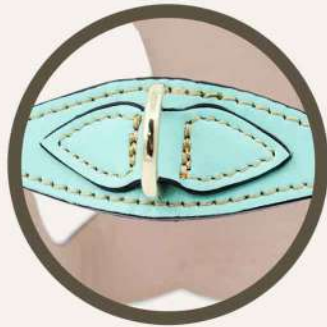

**SAFE RING
CORRECT POSITION**