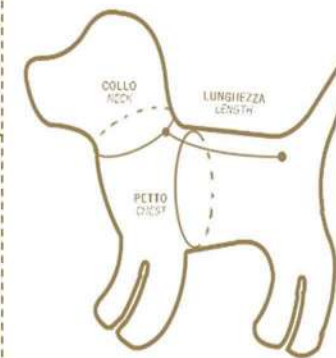

MISURE COLLARI PUPAKIOTTI/PUPAKIOTTI COLLARS SIZES

Altezza collari/ Hight of collars	Taglia internazionale/ International size	Circonferenza collo cm/ Circumference of dog's neck, cm	Razza di riferimento/ Breed of Reference
1,2 cm	XS	16-21	Puppies: Chihuahua, Poodle, Maltese
	S	22-27	Yorkshire, Chihuahua, Poodle, Maltese
1,5 cm	M	28-33	Jack Russell, Pechinese, dachshund
2 cm	L	34-39	French Bulldog, Fox Terrier, Pug, Akita
	XL	40-45	Beagle, French Bulldog

pupakiotti
Pet's Amore