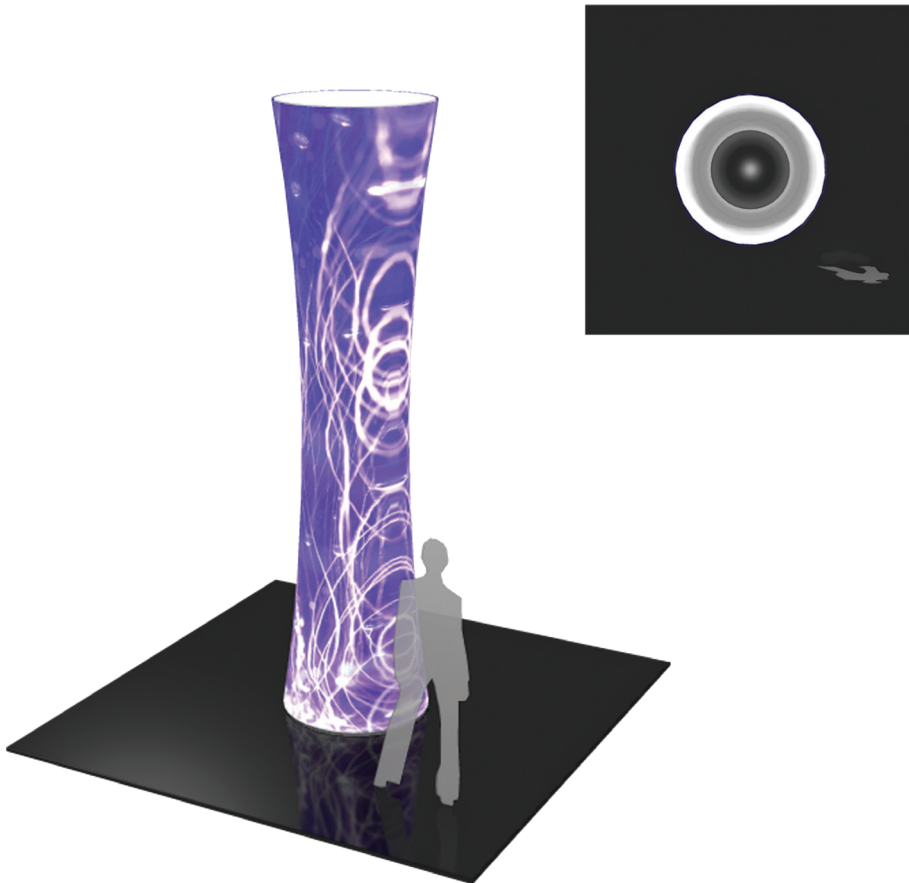

Parts Included

Part Label	Qty	Part Code
R13015MM X 30MM CURVED TUBE	x9	CYL-01-T2
12' GRAPHIC PILLOWCASE	x1	CYL-01-G
R442MM X 30MM CURVED TUBE WITH SWAGED END AND PART C LEFT SIDE	x3	CYL-T1-R
R442MM X 30MM CURVED TUBE WITH SWAGED END AND PART C RIGHT SIDE	x3	CYL-T1-L
INLINE CONNECTOR FOR 30MM TUBING	x6	TC-30-S

STEP 1: ASSEMBLE FRAME

STEP 2: ATTACH GRAPHIC