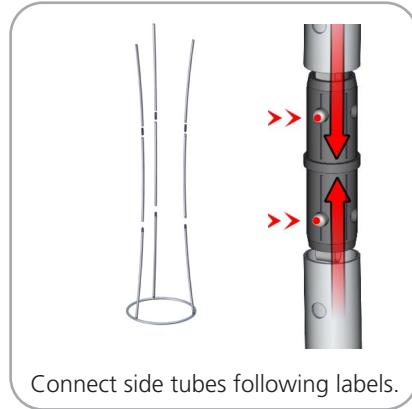

Parts Included

Part Label	Qty	Part Code
R13015MM X 30MM CURVED TUBE	x9	CYL-01-T2
12' GRAPHIC PILLOWCASE	x1	CYL-01-G
R442MM X 30MM CURVED TUBE WITH SWAGED END AND PART C LEFT SIDE	x3	CYL-T1-R
R442MM X 30MM CURVED TUBE WITH SWAGED END AND PART C RIGHT SIDE	x3	CYL-T1-L
INLINE CONNECTOR FOR 30MM TUBING	x6	TC-30-S

STEP 1: ASSEMBLE FRAME

STEP 2: ATTACH GRAPHIC