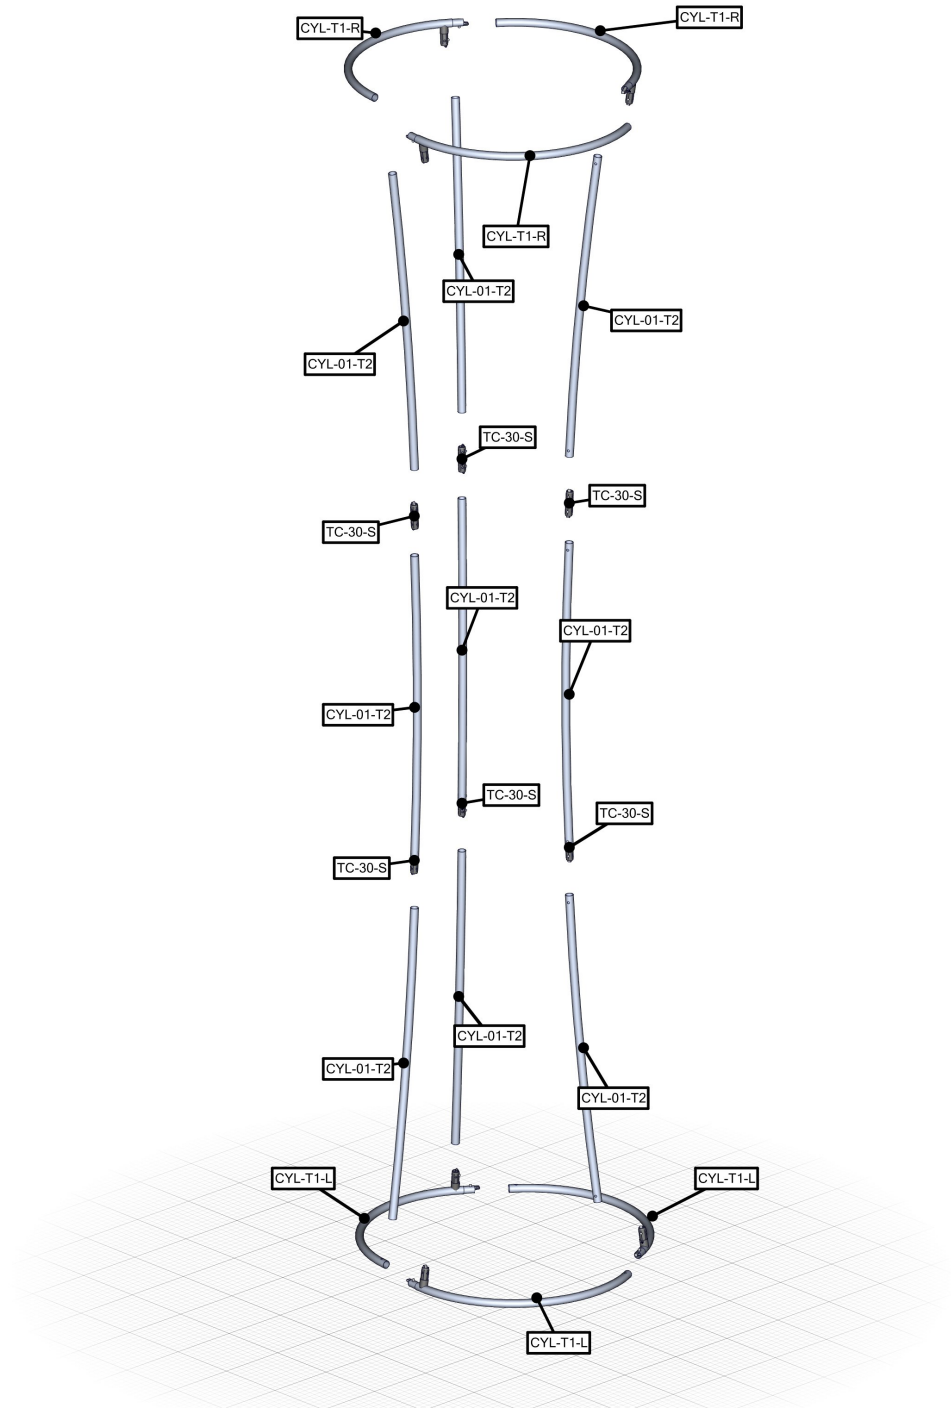

Parts Included

Part Label	Qty	Part Code
R13015MM X 30MM CURVED TUBE	x9	CYL-01-T2
12' GRAPHIC PILLOWCASE	x1	CYL-01-G
R442MM X 30MM CURVED TUBE WITH SWAGED END AND PART C LEFT SIDE	x3	CYL-T1-R
R442MM X 30MM CURVED TUBE WITH SWAGED END AND PART C RIGHT SIDE	x3	CYL-T1-L
INLINE CONNECTOR FOR 30MM TUBING	x6	TC-30-S

STEP 1: ASSEMBLE FRAME

STEP 2: ATTACH GRAPHIC