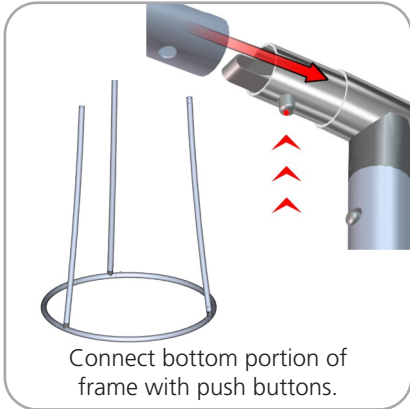

Parts Included

Part Label	Qty	Part Code
R13015MM X 30MM CURVED TUBE	x9	CYL-01-T2
12' GRAPHIC PILLOWCASE	x1	CYL-01-G
R442MM X 30MM CURVED TUBE WITH SWAGED END AND PART C LEFT SIDE	x3	CYL-T1-R
R442MM X 30MM CURVED TUBE WITH SWAGED END AND PART C RIGHT SIDE	x3	CYL-T1-L
INLINE CONNECTOR FOR 30MM TUBING	x6	TC-30-S

STEP 1: ASSEMBLE FRAME

STEP 2: ATTACH GRAPHIC