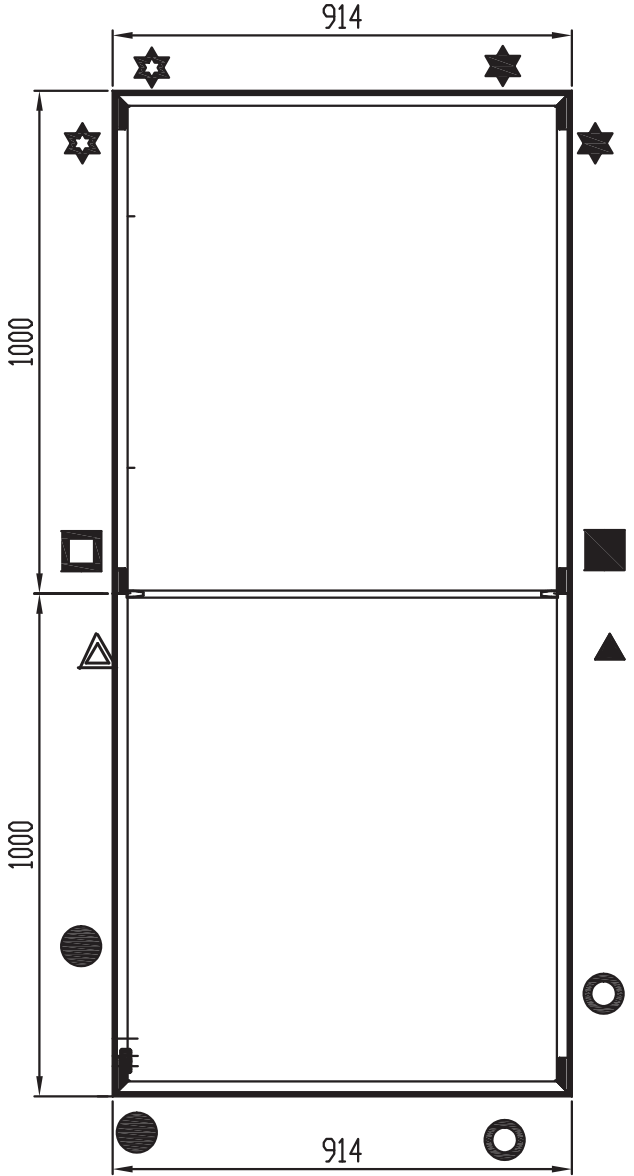

Light Box With Bridge Header Instructions

Plan Preview

3'x8' Module Assembly

10'x8' Light Box Assembly

3'x6.5' Module Assembly

T connector Assembly