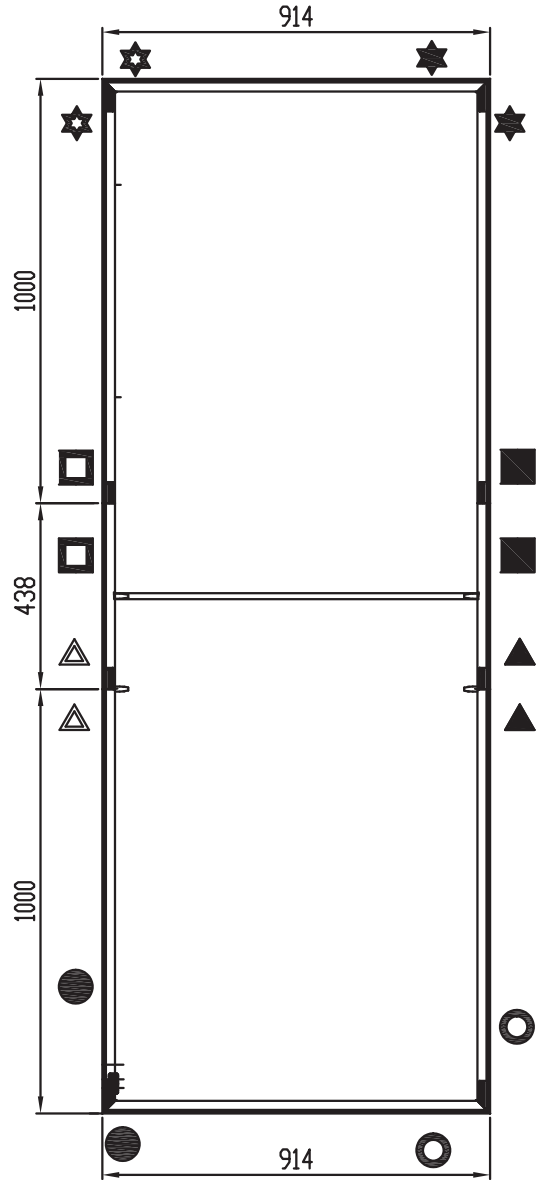

Light Box With Bridge Header Instructions

Plan Preview

3'x8' Module Assembly

10'x8' Light Box Assembly

3'x6.5' Module Assembly

T connector Assembly