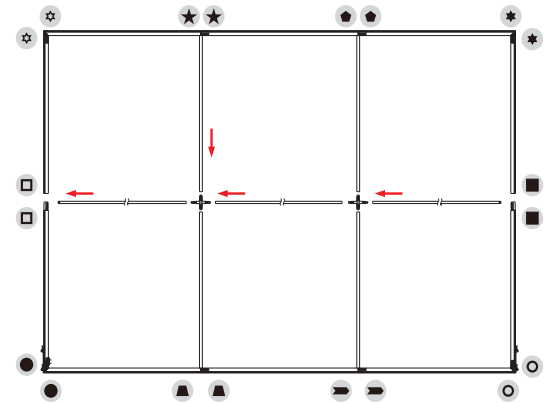

Light Box With Bridge Header Instructions

Plan Preview

3'x8' Module Assembly

10'x8' Light Box Assembly

3'x6.5' Module Assembly

T connector Assembly