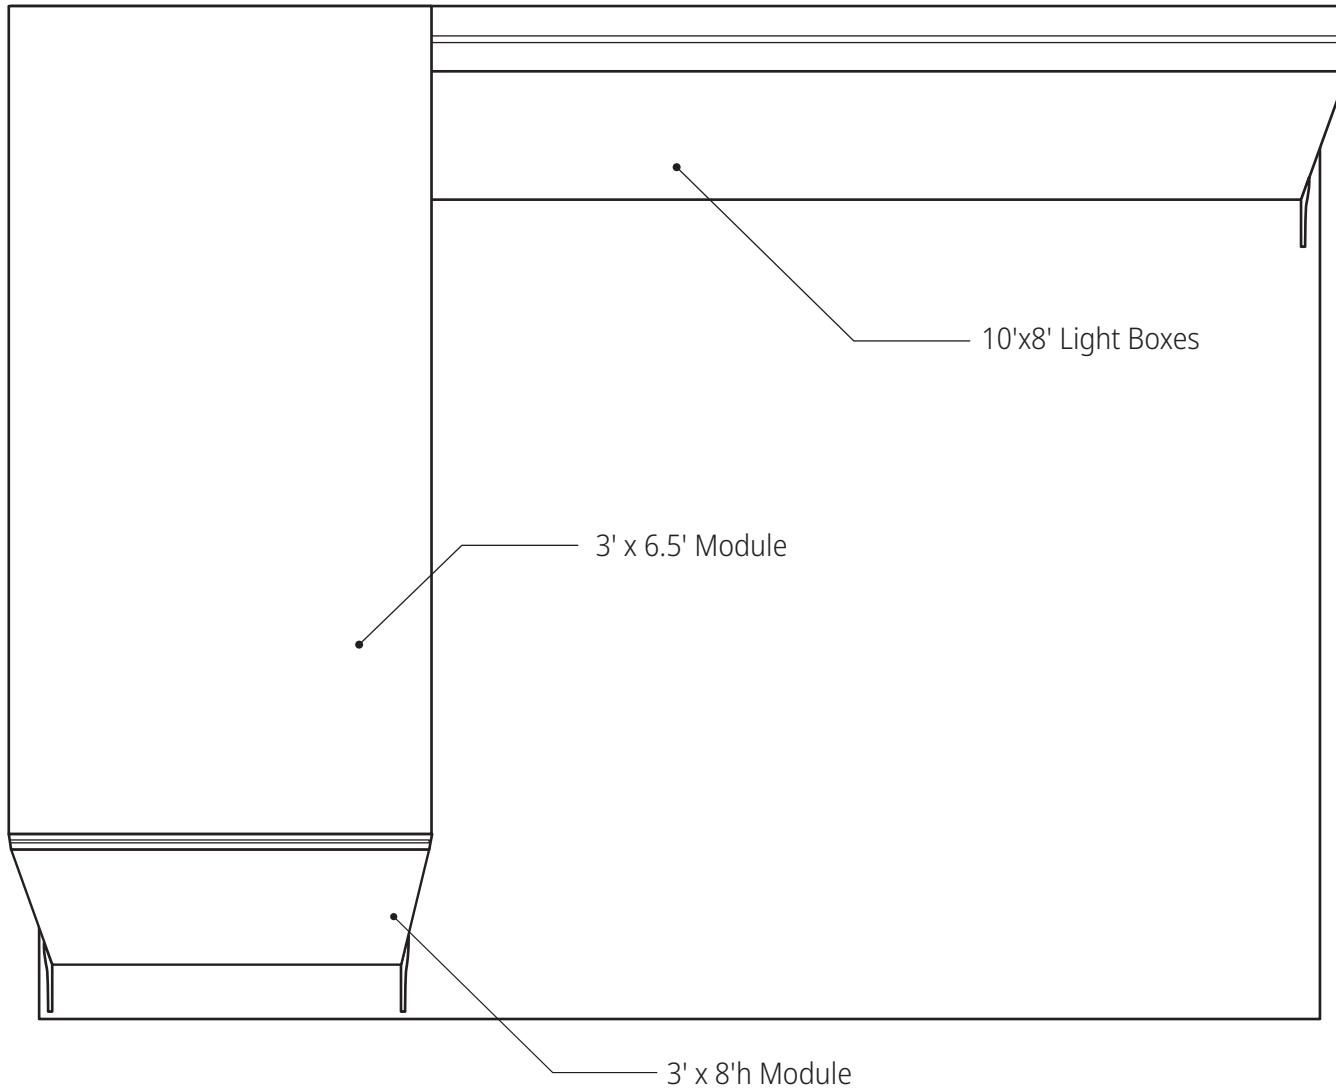

Light Box With Bridge Header Instructions

Plan Preview

3'x8' Module Assembly

10'x8' Light Box Assembly

3'x6.5' Module Assembly

T connector Assembly