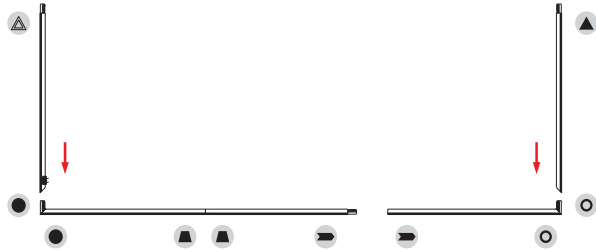

Light Box With Bridge Header Instructions

Plan Preview

3'x8' Module Assembly

10'x8' Light Box Assembly

3'x6.5' Module Assembly

T connector Assembly