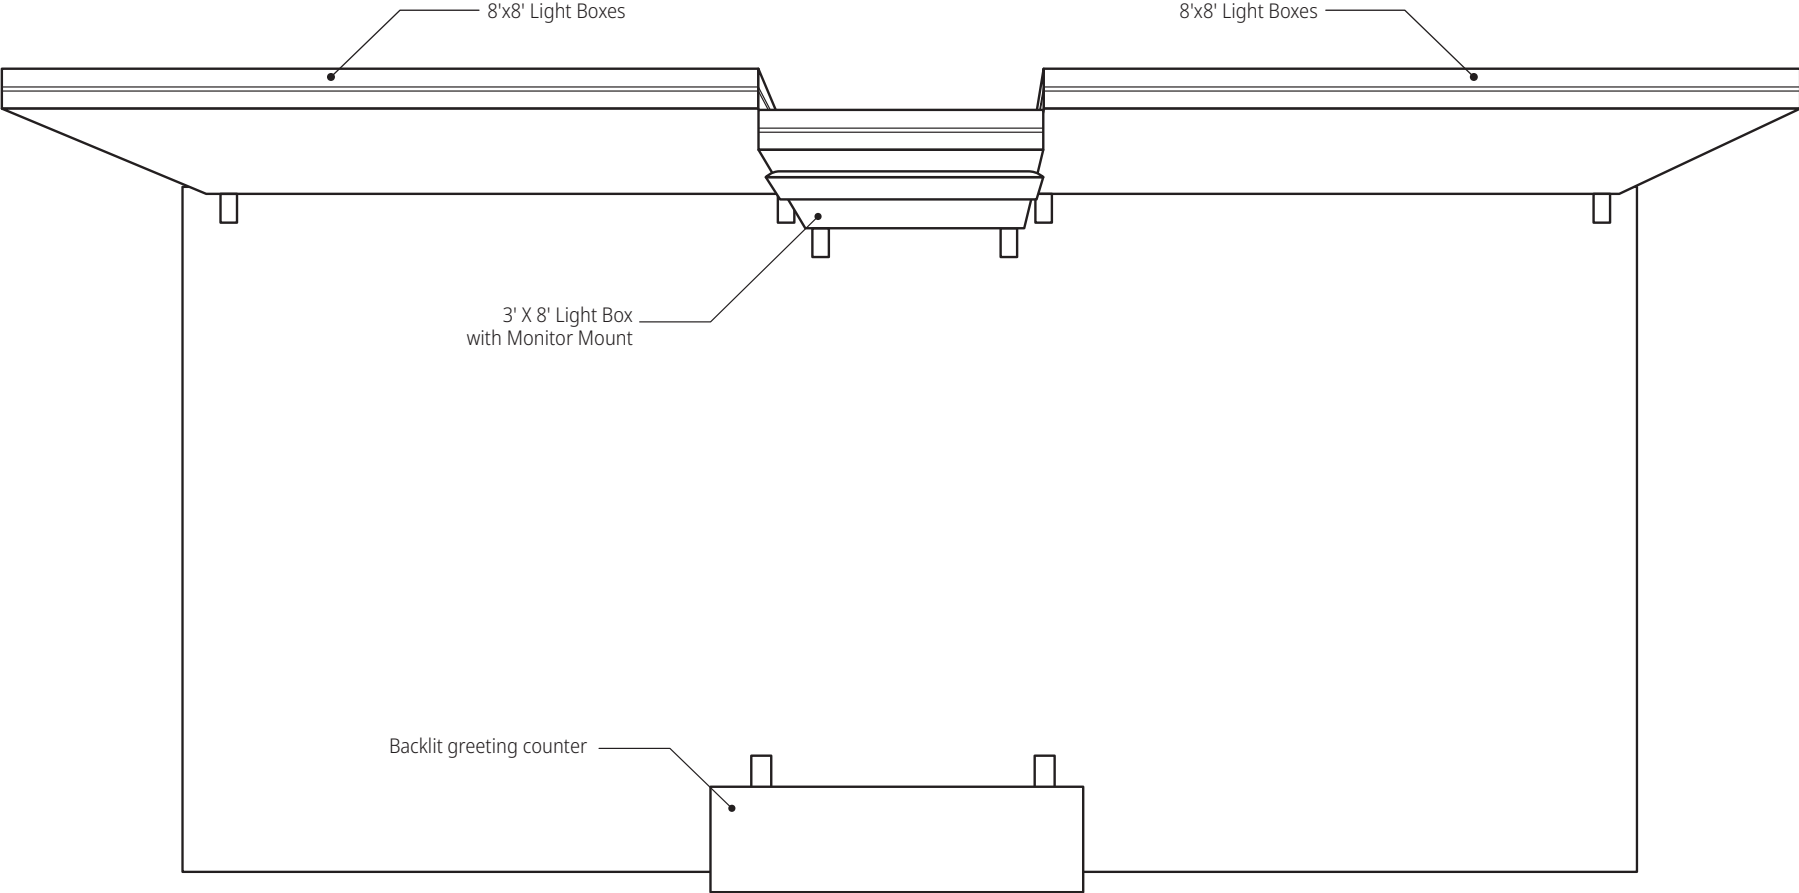

20' Light Box with monitor Instructions

Plan Preview

3'x8' Light Box with monitor mount Assembly

8'x8' Light Box Assembly

Bottom slide foot Assembly