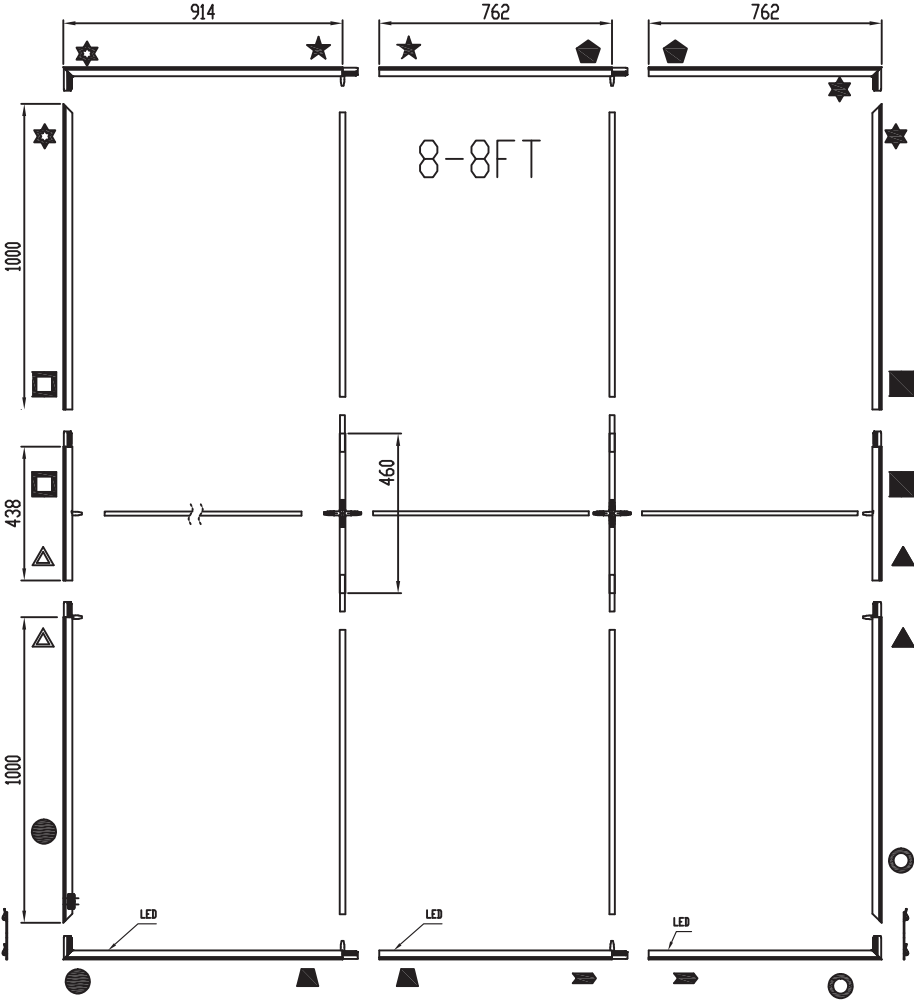

20' Light Box with monitor Instructions

Plan Preview

3'x8' Light Box with monitor mount Assembly

8'x8' Light Box Assembly

Bottom slide foot Assembly