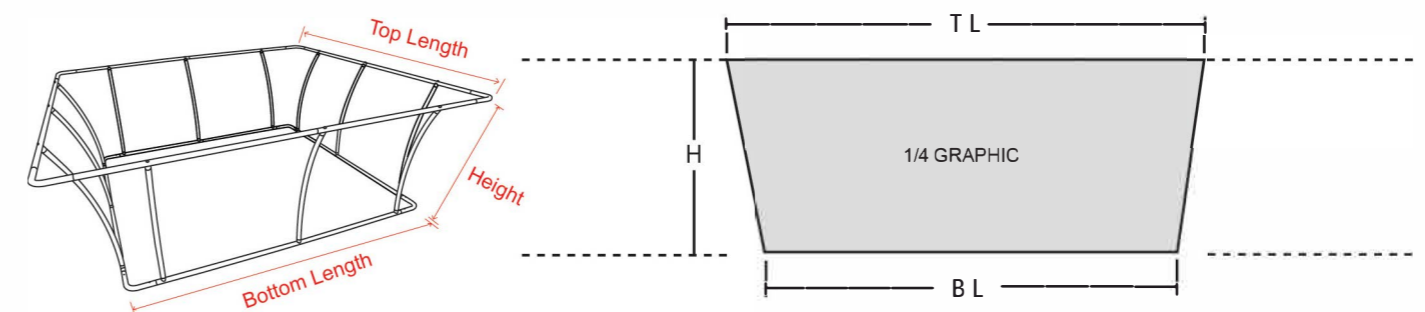

3D-012  
**INSTALLATION STEPS**

Frame Size: 8'(2438mm).L x 3.5'(1067mm).H  
 16'(4877mm).L x 4'(1219mm).H  
 20'(6096mm).L x 4'(1219mm).H

1/4 Graphic Size: mm.L X mm.H  
 mm.L X mm.H  
 mm.L X mm.H

**NEXT PAGE** →