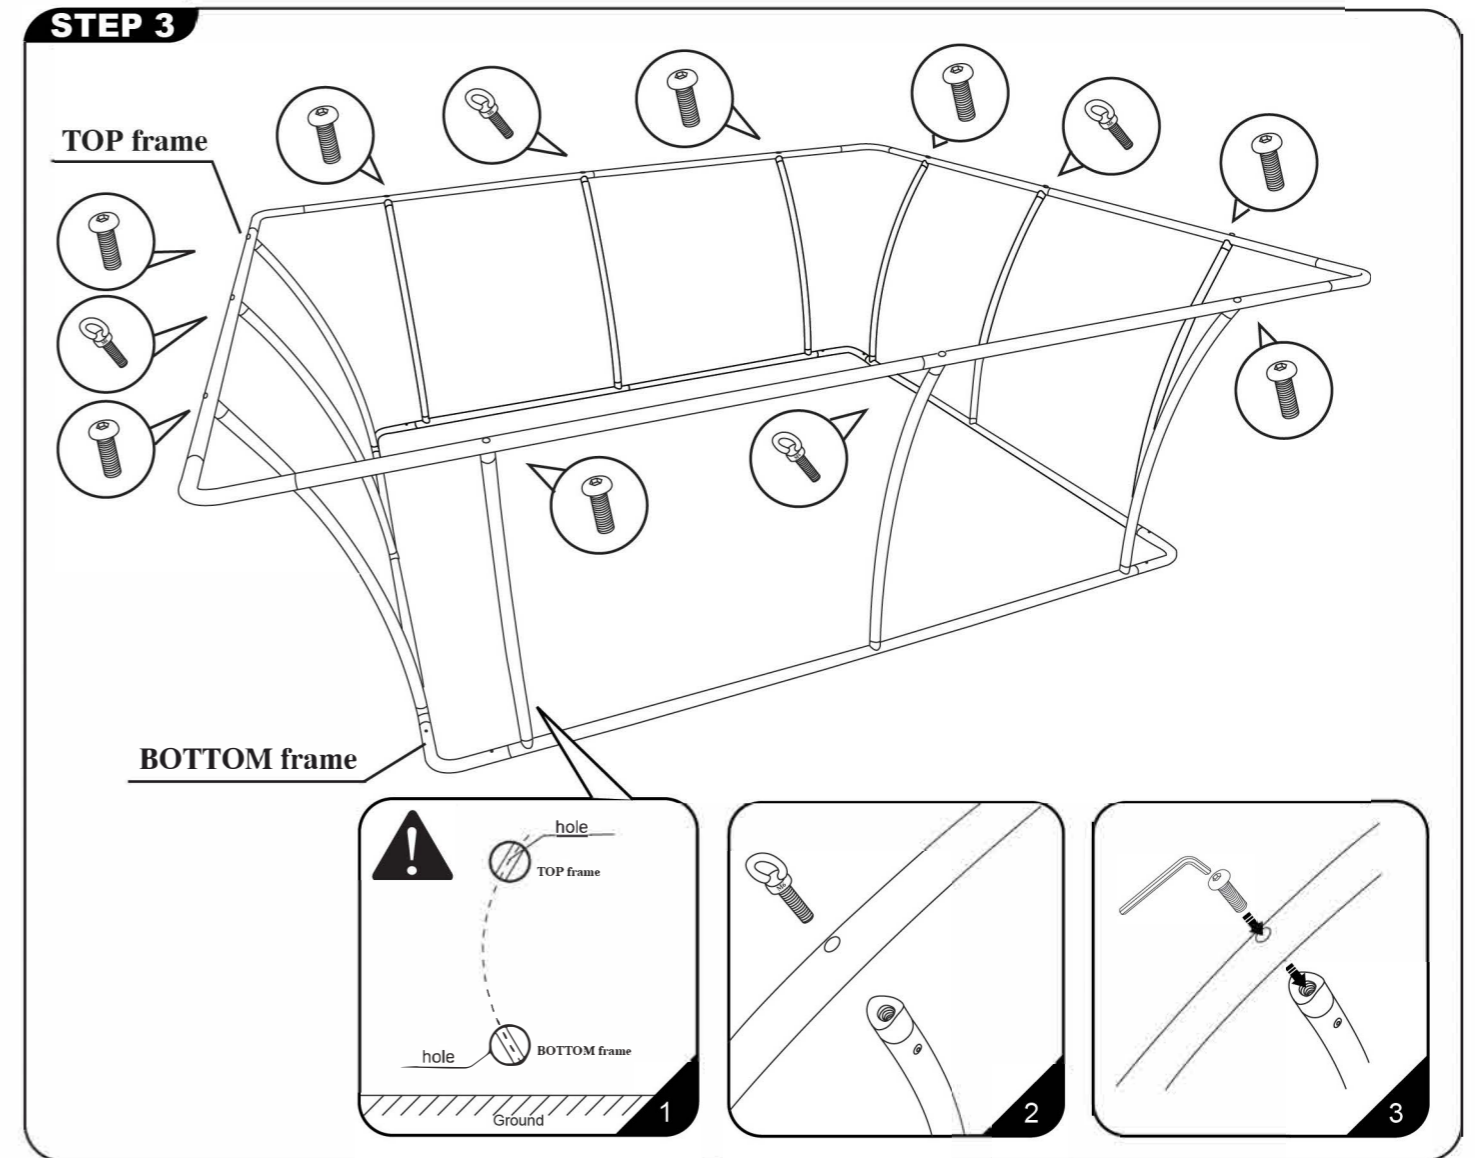

3D-012  
**INSTALLATION STEPS**

Frame Size: 8'(2438mm).L x 3.5'(1067mm).H  
 16'(4877mm).L x 4'(1219mm).H  
 20'(6096mm).L x 4'(1219mm).H

1/4 Graphic Size: mm.L X mm.H  
 mm.L X mm.H  
 mm.L X mm.H

**NEXT PAGE** →

**CAUTION:**  
 PLEASE READ THE INSTRUCTIONS BEFORE INSTALLING PRODUCT