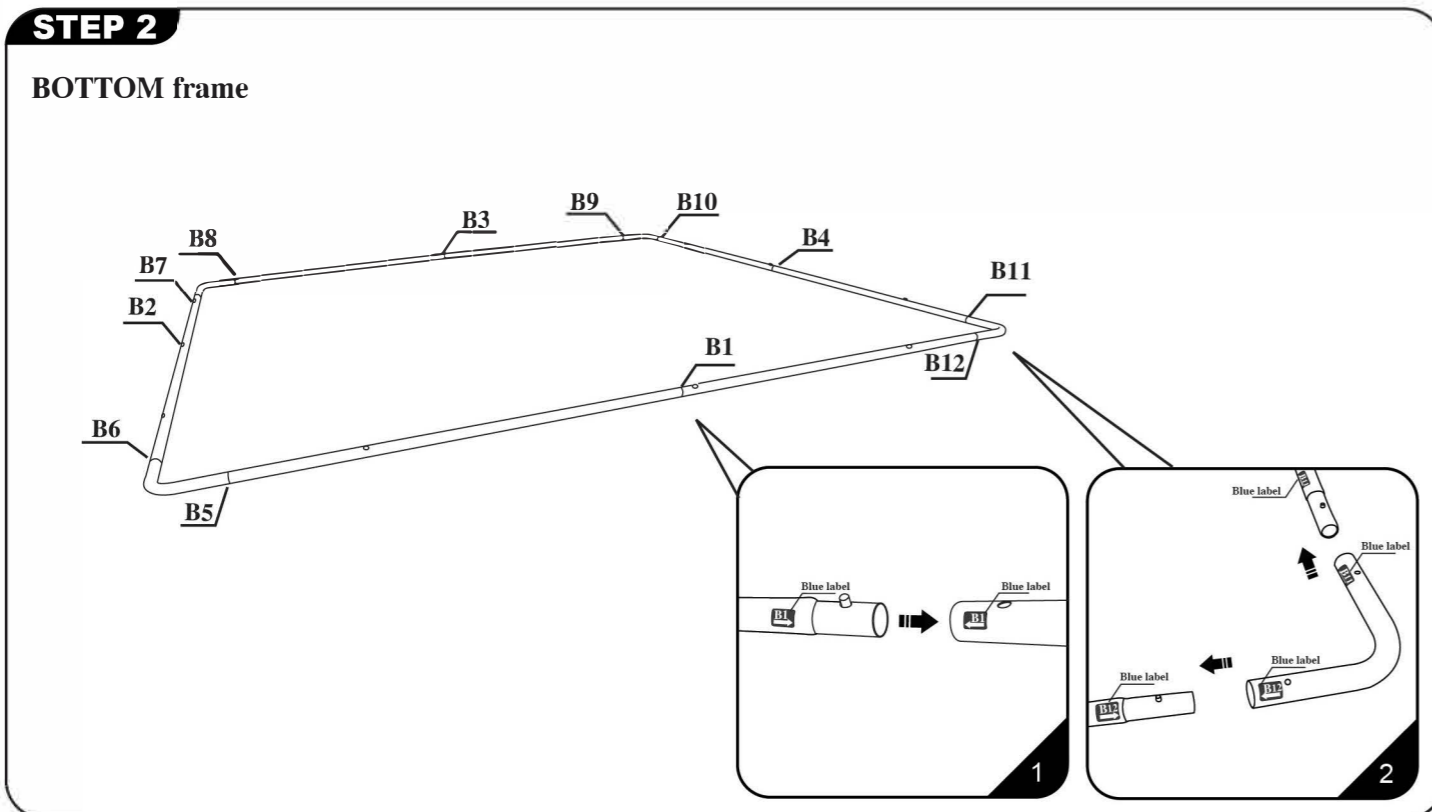

3D-012  
**INSTALLATION STEPS**

Frame Size: 8'(2438mm).L x 3.5'(1067mm).H  
 16'(4877mm).L x 4'(1219mm).H  
 20'(6096mm).L x 4'(1219mm).H

1/4 Graphic Size: mm.L X mm.H  
 mm.L X mm.H  
 mm.L X mm.H

**NEXT PAGE** →