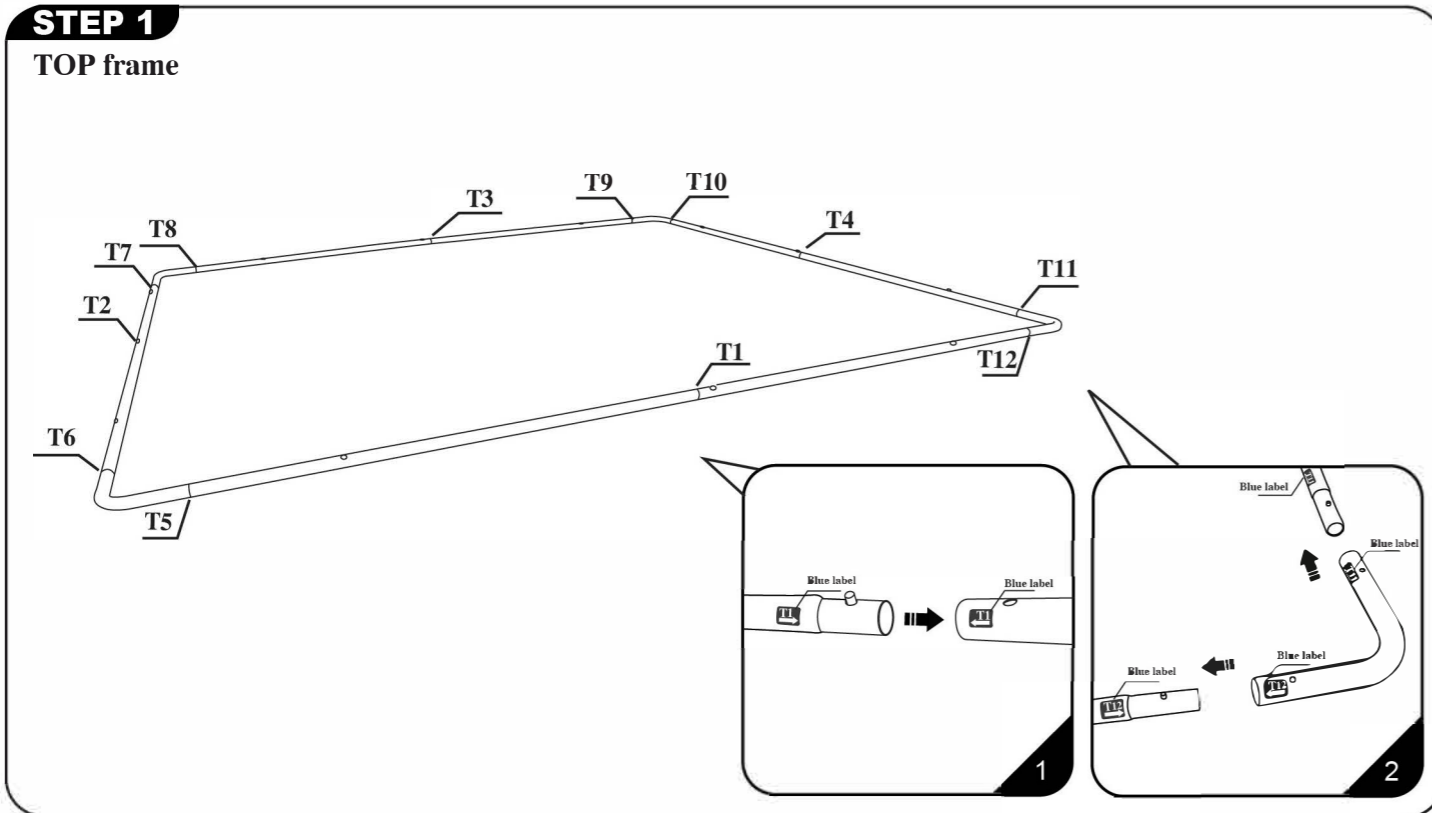

3D-012  
**INSTALLATION STEPS**

Frame Size: 8'(2438mm).L x 3.5'(1067mm).H  
 16'(4877mm).L x 4'(1219mm).H  
 20'(6096mm).L x 4'(1219mm).H

1/4 Graphic Size: mm.L X mm.H  
 mm.L X mm.H  
 mm.L X mm.H

**NEXT PAGE** →