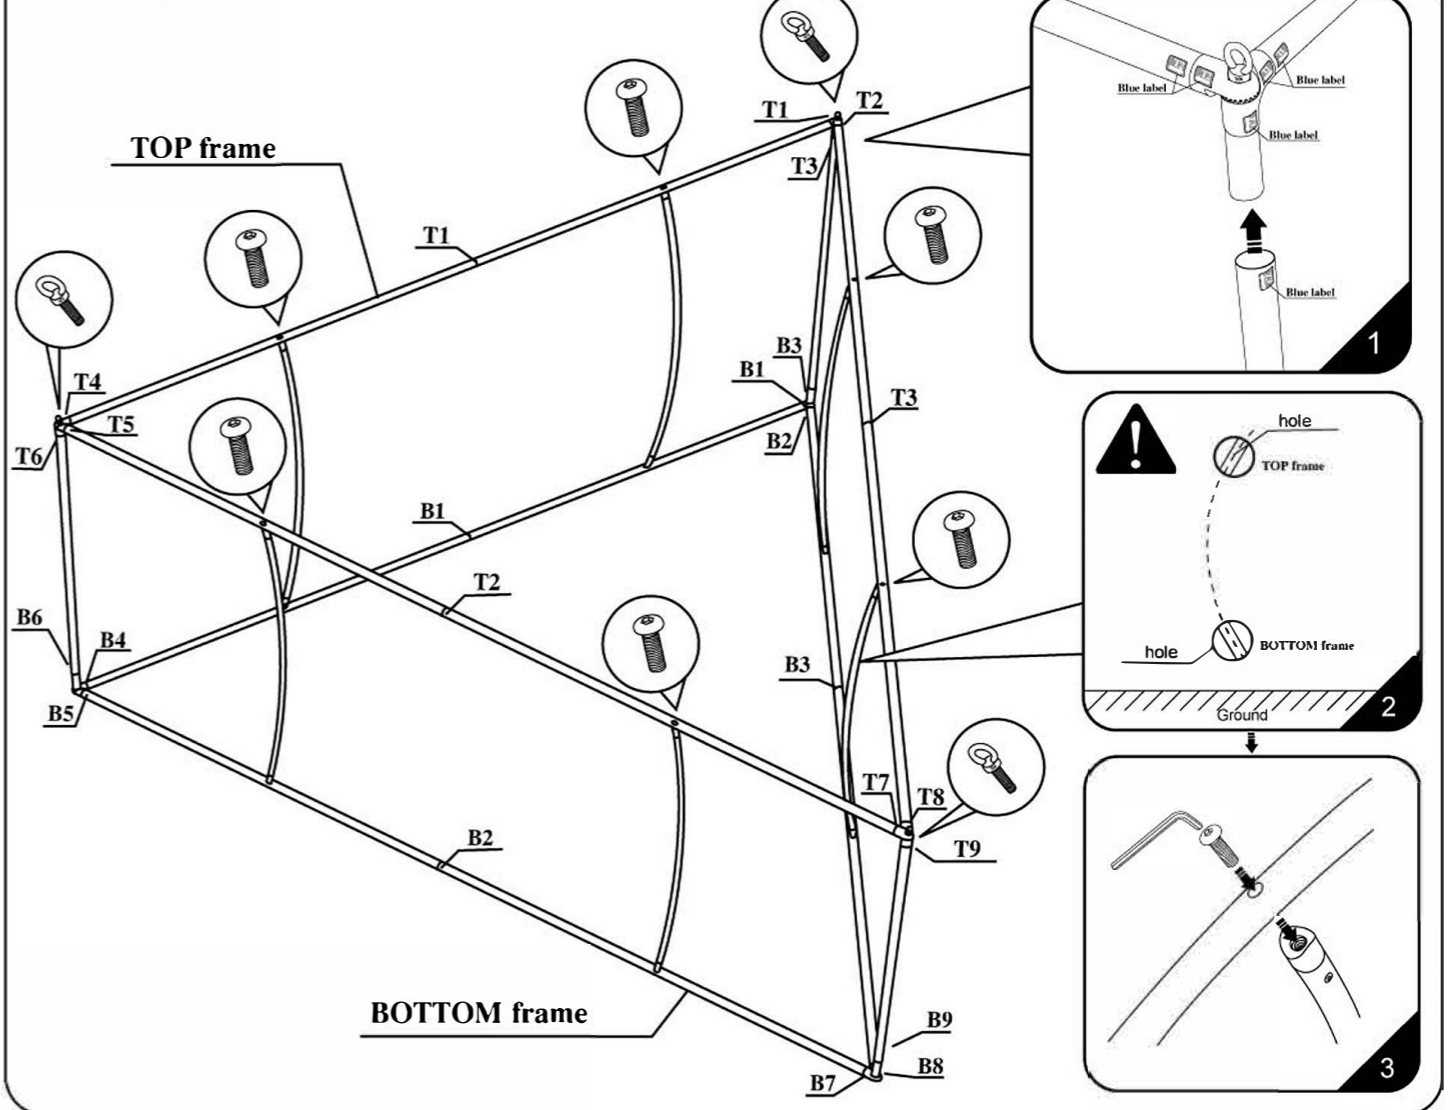

TRIANGLE INSTALLATION STEPS

STEP 1

TOP frame

STEP 2

BOTTOM frame

STEP 3

Frame Size: 10'(3048mm).L x 3.5'(1067mm).H
 14'(4267mm).L x 3.5'(1067mm).H
 20'(6096mm).L x 4'(1219mm).H

1/3 Graphic Size: 3048mm.L X 1067mm.H
 4267mm.L X 1067mm.H
 6096mm.L X 1219mm.H

NEXT PAGE

CAUTION:
 PLEASE READ THE INSTRUCTIONS BEFORE INSTALLING PRODUCT