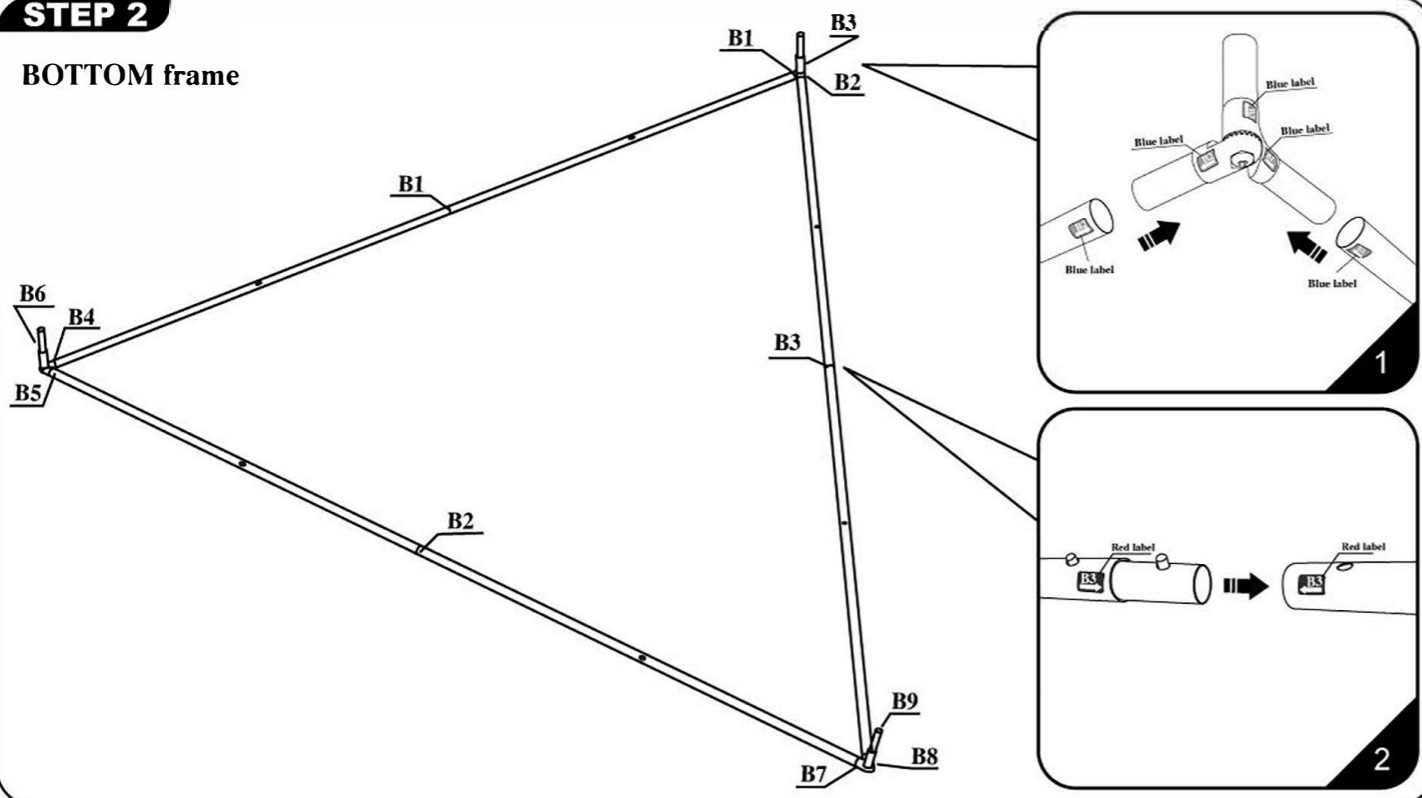

TRIANGLE INSTALLATION STEPS

STEP 1

TOP frame

STEP 2

BOTTOM frame

STEP 3

Frame Size: 10'(3048mm).L x 3.5'(1067mm).H
 14'(4267mm).L x 3.5'(1067mm).H
 20'(6096mm).L x 4'(1219mm).H

1/3 Graphic Size: 3048mm.L X 1067mm.H
 4267mm.L X 1067mm.H
 6096mm.L X 1219mm.H

NEXT PAGE

CAUTION:
 PLEASE READ THE INSTRUCTIONS BEFORE INSTALLING PRODUCT