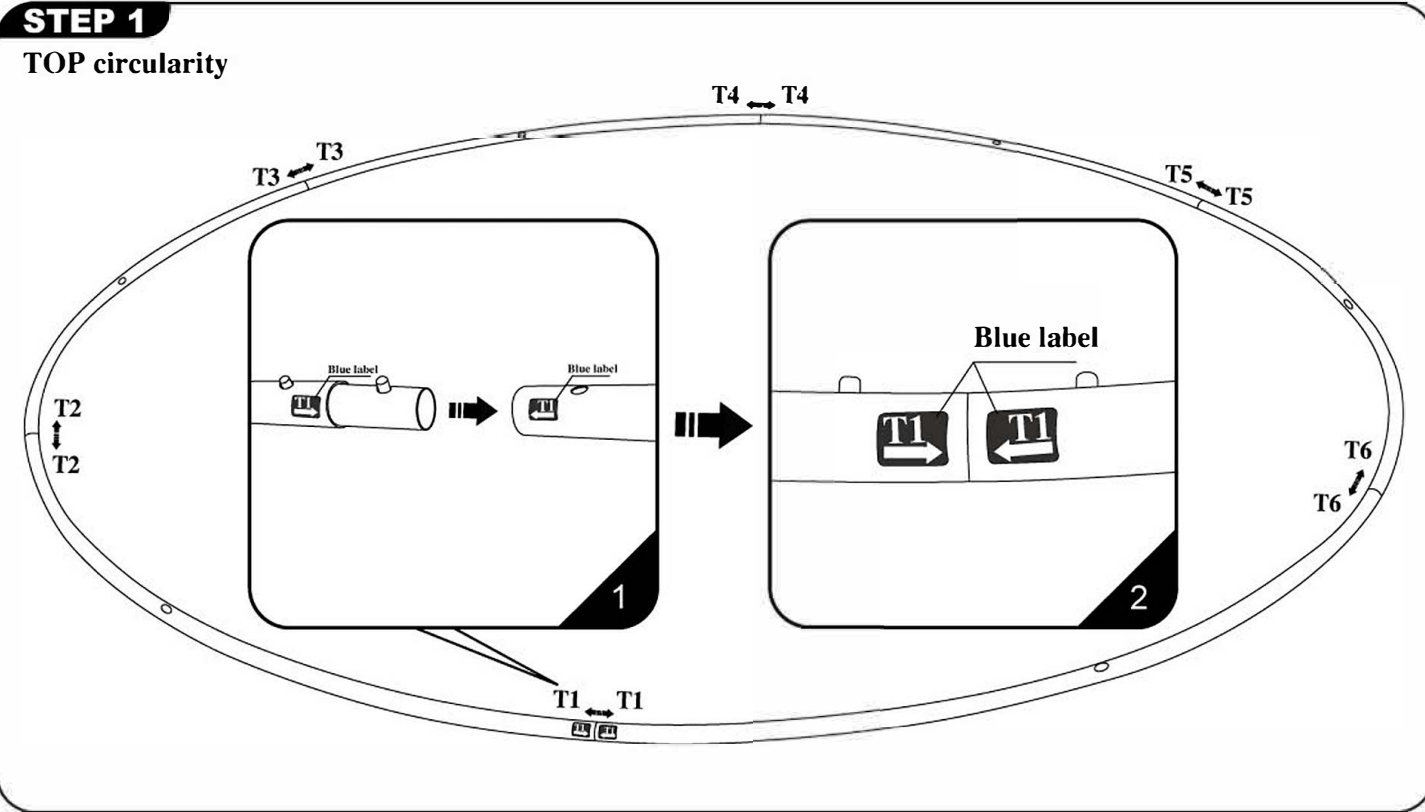

**TAPERED CIRCLE
INSTALLATION STEPS**

Frame Size:
 10'(3048mm).TD / 8'(2438mm).BD x 3.5'(1067mm).H
 14'(4267mm).TD / 12'(3658mm).BD x 4'(1219mm).H
 15'(4572mm).TD / 13'(3962mm).BD x 4'(1219mm).H

1/4 Graphic Size:
 2393mm.TL X 1914mm.BL X 1100mm.H
 3351mm.TL X 2873mm.BL X 1256mm.H
 3591mm.TL X 3112mm.BL X 1256mm.H

NEXT PAGE →

CAUTION:
 PLEASE READ THE INSTRUCTIONS BEFORE INSTALLING PRODUCT