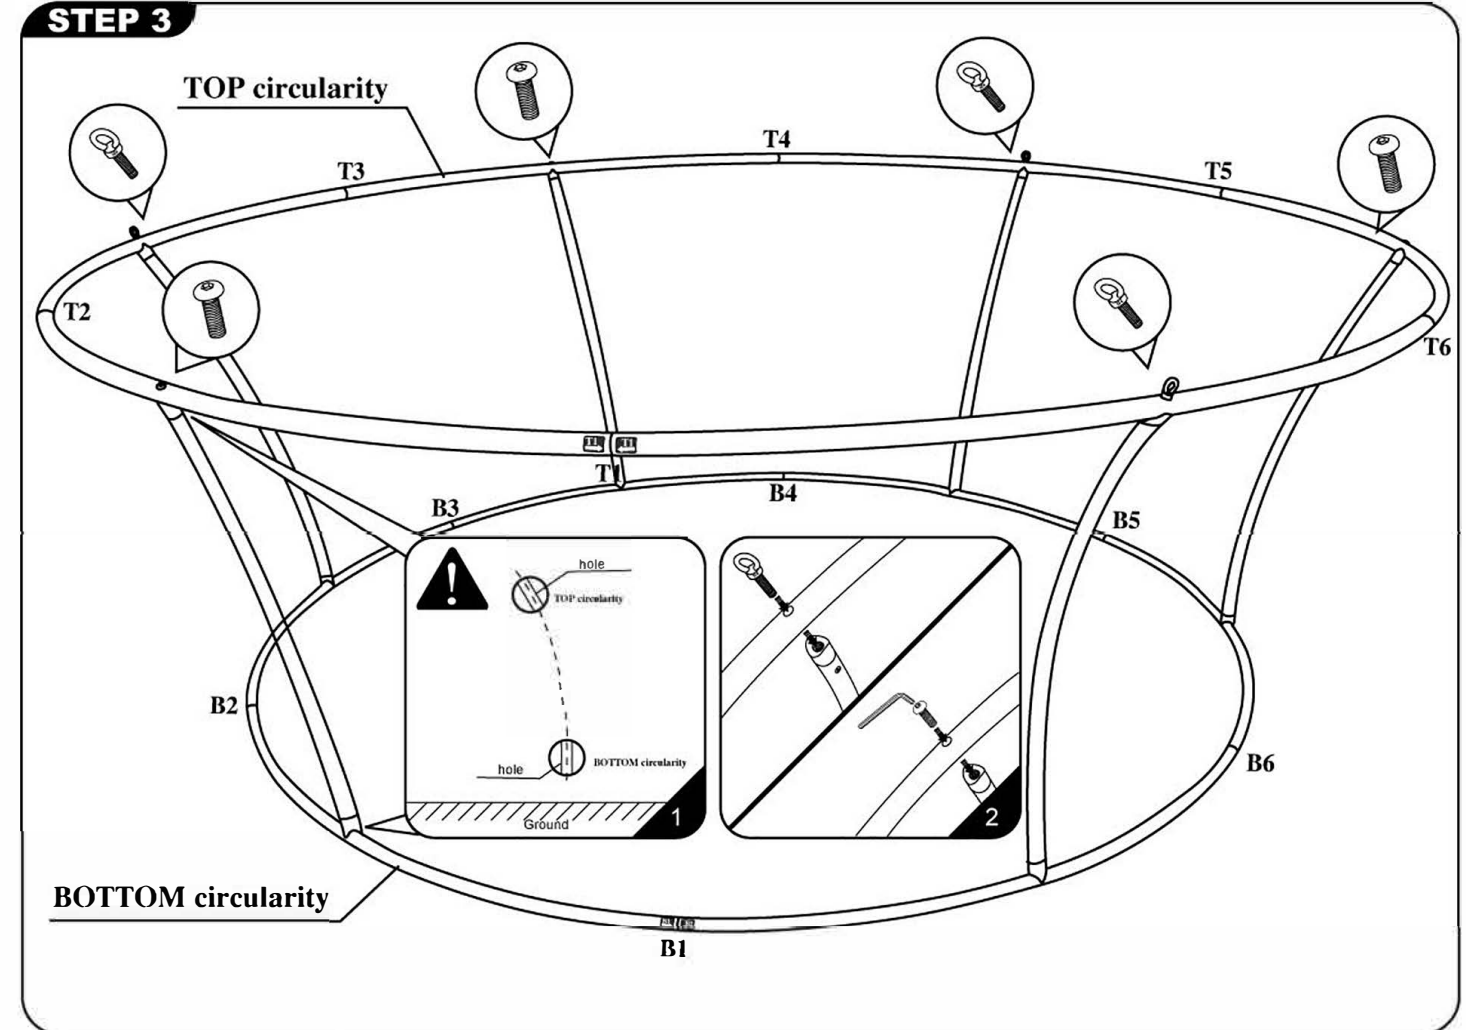

**TAPERED CIRCLE
INSTALLATION STEPS**

Frame Size:
 10'(3048mm).TD / 8'(2438mm).BD x 3.5'(1067mm).H
 14'(4267mm).TD / 12'(3658mm).BD x 4'(1219mm).H
 15'(4572mm).TD / 13'(3962mm).BD x 4'(1219mm).H

1/4 Graphic Size:
 2393mm.TL X 1914mm.BL X 1100mm.H
 3351mm.TL X 2873mm.BL X 1256mm.H
 3591mm.TL X 3112mm.BL X 1256mm.H

NEXT PAGE →

CAUTION:
 PLEASE READ THE INSTRUCTIONS BEFORE INSTALLING PRODUCT