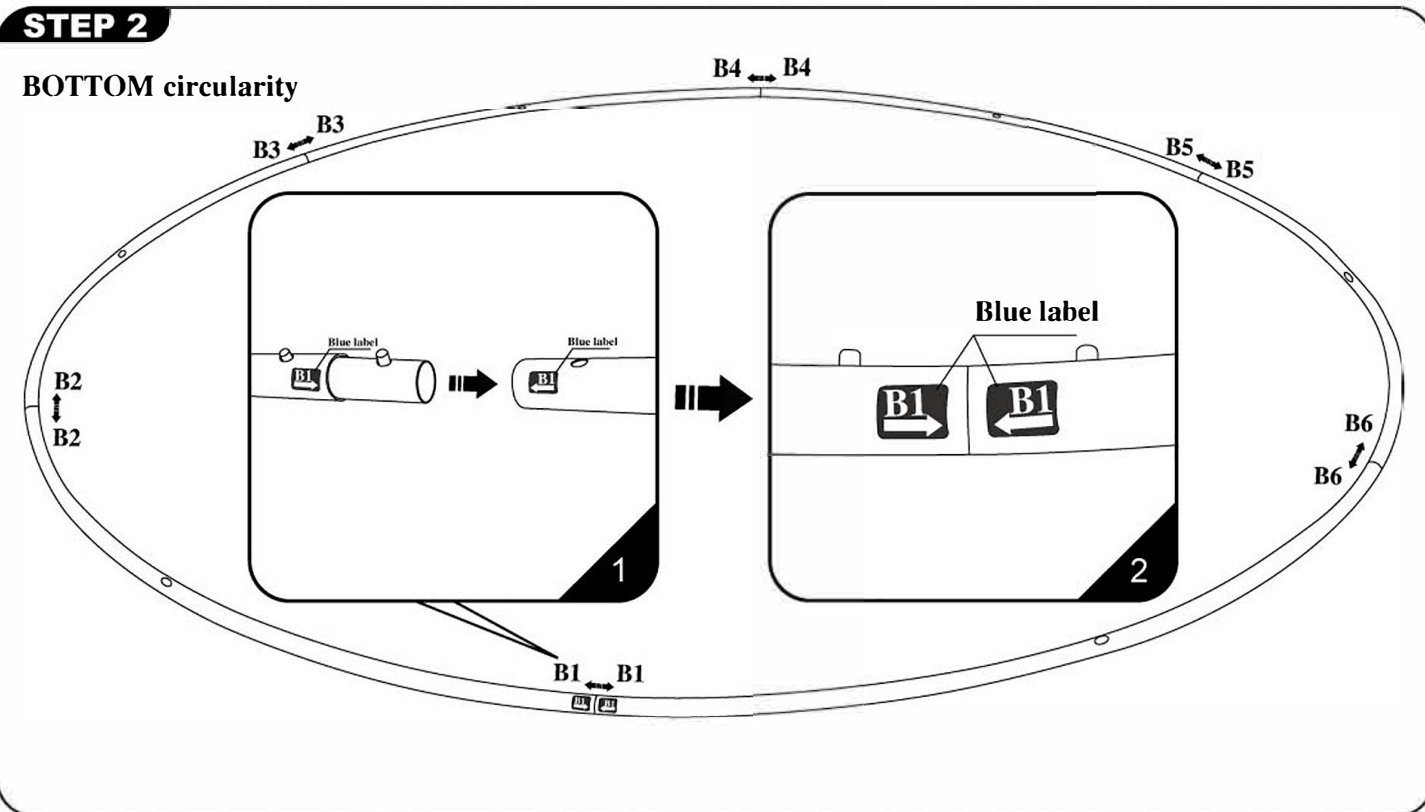

**TAPERED CIRCLE
INSTALLATION STEPS**

Frame Size:
 10'(3048mm).TD / 8'(2438mm).BD x 3.5'(1067mm).H
 14'(4267mm).TD / 12'(3658mm).BD x 4'(1219mm).H
 15'(4572mm).TD / 13'(3962mm).BD x 4'(1219mm).H

1/4 Graphic Size:
 2393mm.TL X 1914mm.BL X 1100mm.H
 3351mm.TL X 2873mm.BL X 1256mm.H
 3591mm.TL X 3112mm.BL X 1256mm.H

NEXT PAGE →

CAUTION:
 PLEASE READ THE INSTRUCTIONS BEFORE INSTALLING PRODUCT