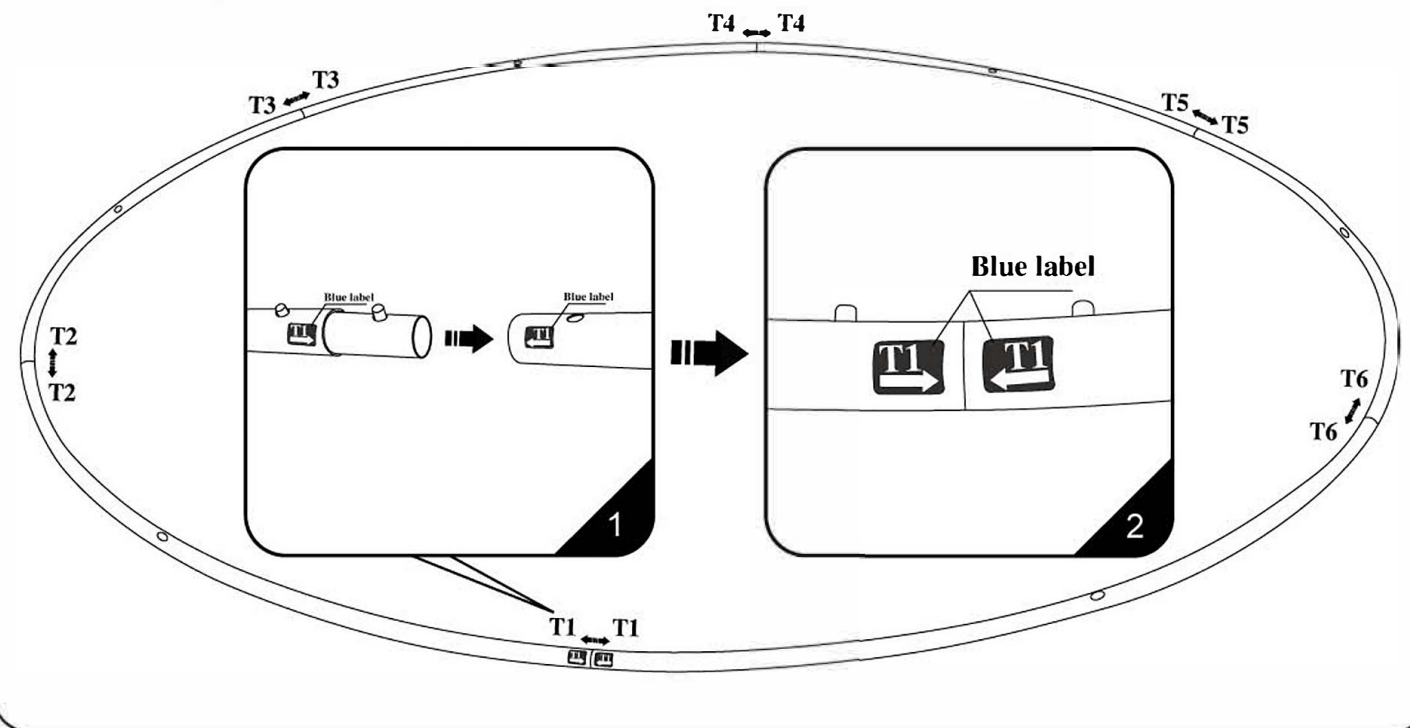

INSTALLATION STEPS

STEP 1

TOP circularity

STEP 2

BOTTOM circularity

STEP 3

Frame Size: 5'(1524mm).D x 2.5'(762mm).H
 10'(3048mm).D x 2'(610mm).H
 20'(6096mm).D x 4'(1219).H

Graphic Size: 4785mm.L X 762mm.H
 9571mm.L X 610mm.H
 19141mm.L X 1219mm.H

NEXT PAGE

CAUTION:
 PLEASE READ THE INSTRUCTIONS BEFORE INSTALLING PRODUCT