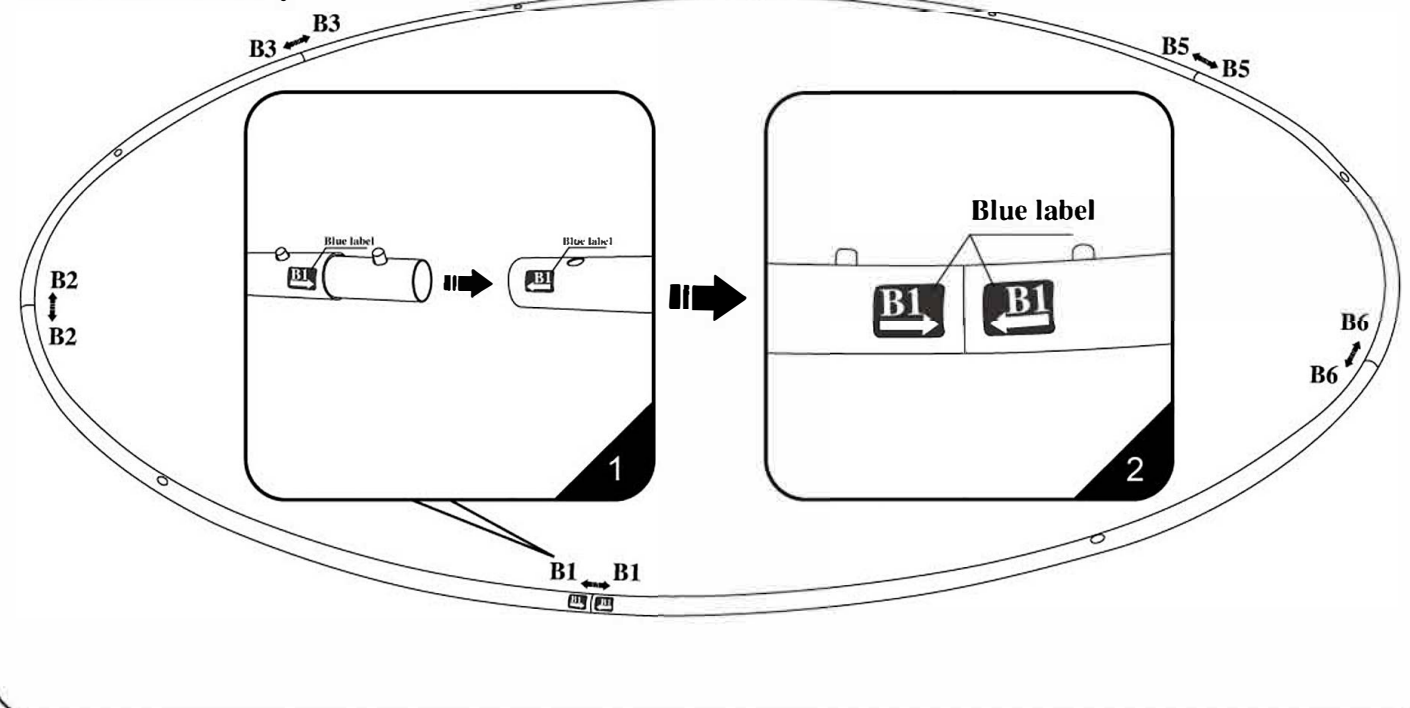

INSTALLATION STEPS

STEP 1

TOP circularity

STEP 2

BOTTOM circularity

STEP 3

Frame Size: 5'(1524mm).D x 2.5'(762mm).H
 10'(3048mm).D x 2'(610mm).H
 20'(6096mm).D x 4'(1219).H

Graphic Size: 4785mm.L X 762mm.H
 9571mm.L X 610mm.H
 19141mm.L X 1219mm.H

NEXT PAGE

CAUTION:
 PLEASE READ THE INSTRUCTIONS BEFORE INSTALLING PRODUCT