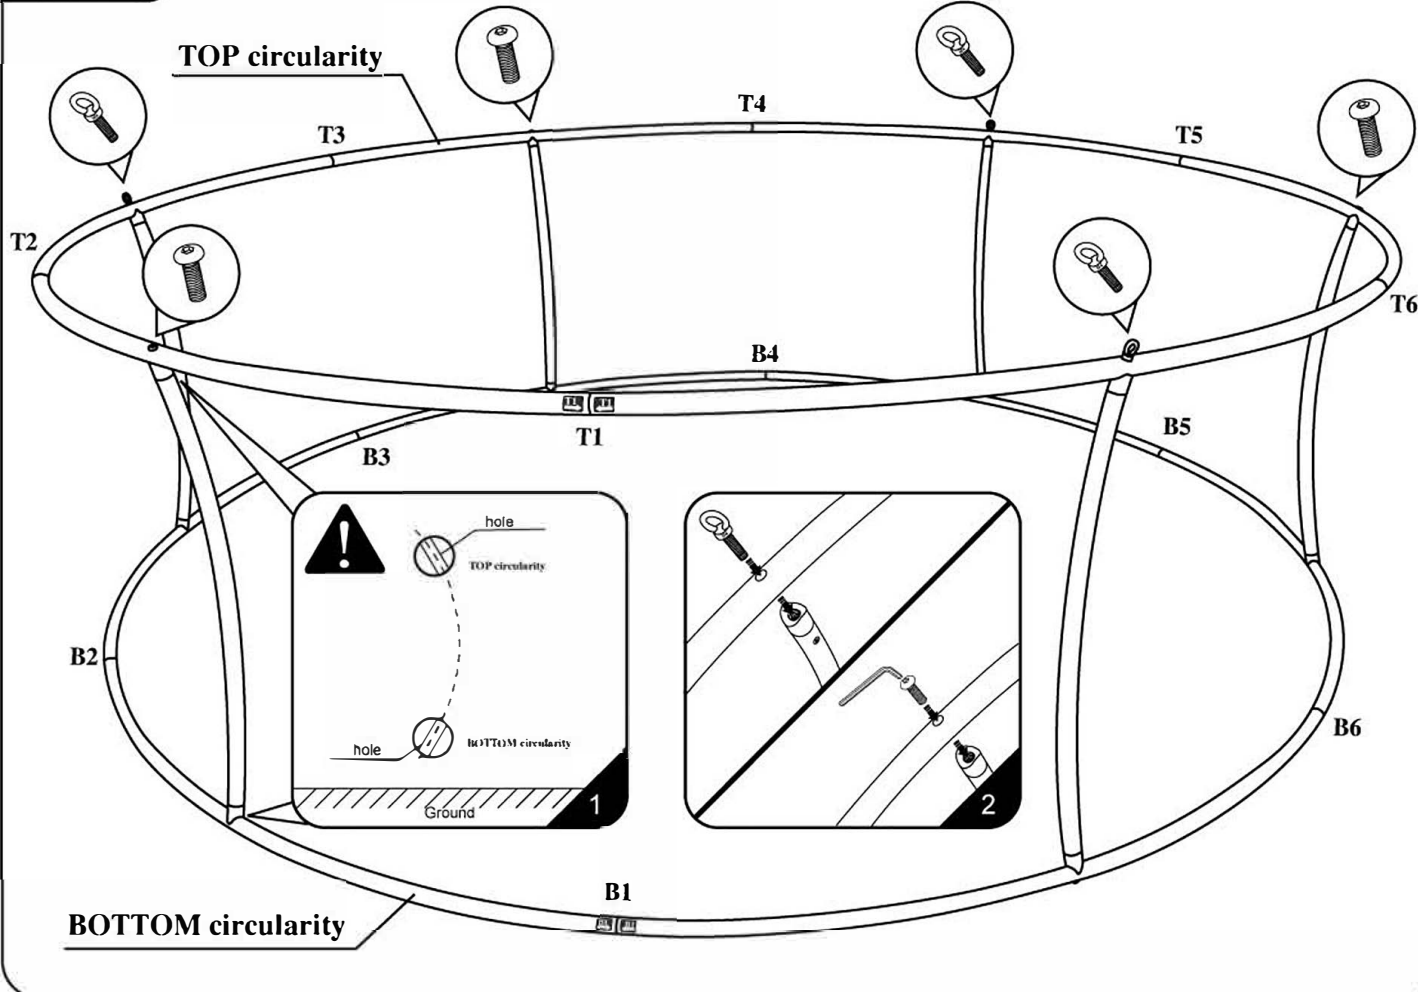

INSTALLATION STEPS

STEP 1

TOP circularity

STEP 2

BOTTOM circularity

STEP 3

Frame Size: 5'(1524mm).D x 2.5'(762mm).H
 10'(3048mm).D x 2'(610mm).H
 20'(6096mm).D x 4'(1219).H

Graphic Size: 4785mm.L X 762mm.H
 9571mm.L X 610mm.H
 19141mm.L X 1219mm.H

NEXT PAGE

CAUTION:
 PLEASE READ THE INSTRUCTIONS BEFORE INSTALLING PRODUCT