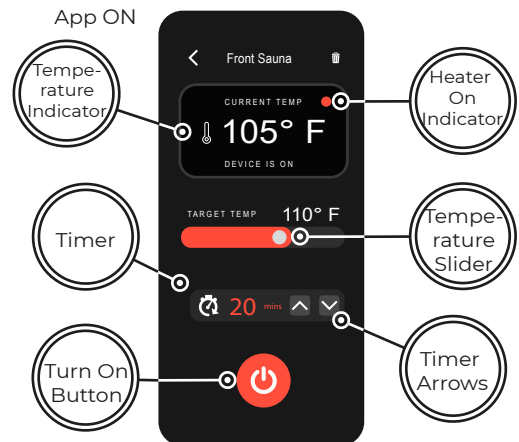

ABOUT OUR APP

You can also download our exclusive mobile app, which offers the same benefits as our Smart Sauna Wi-Fi Controller. In addition, our app allows you to schedule your sauna session remotely, and it notifies you once your Heater has reached the desired temperature.

Our apps are available in: