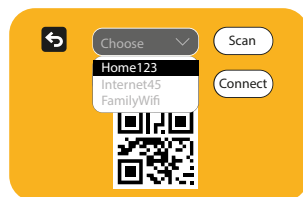

# SMART SAUNA WI-FI CONTROLLER

REVOLUTIONIZE YOUR SAUNA EXPERIENCE

Our Smart WiFi Controller allows you to control your sauna remotely from anywhere in the world with a smartphone app.

## FEATURES

-  Time selector from 0 to 60 minutes
-  Temperature option from 75 to 180 °F
-  Control the Ultra-Sauna Heater in the mobile app anywhere and anytime

-  °C / °F option
-  3.5" Touch Sreen Controller
-  Integrated to the Cloud
-  Chromotherapy Lights