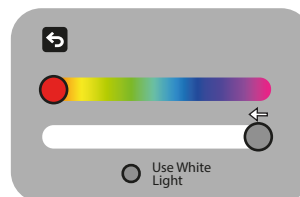

## FEATURES

-  Time selector from 0 to 60 minutes
-  Temperature option from 75 to 180 °F
-  Control the Ultra-Sauna Heater in the mobile app anywhere and anytime

-  °C / °F option
-  3.5" Touch Sreen Controller
-  Integrated to the Cloud
-  Chromotherapy Lights