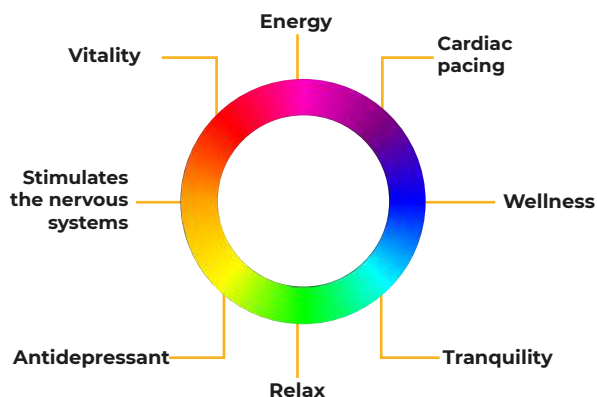

CHROMOTHERAPY LIGHTS

The regulation of temperature and time are not the only functions that this intelligent system shares. Another luxurious option is our chromotherapy lights. This vibrant antidote promotes relaxation, healing, and harmony. Incorporate a method that has been practiced for over 2,000 years right in your own home.

There lies a wide variety of health benefits within chromotherapy healing. Every hue carries particular vibrational frequencies that activates biochemical processes within the body, thus provides different healing properties. Elevate your body and mind with this ancient technique.