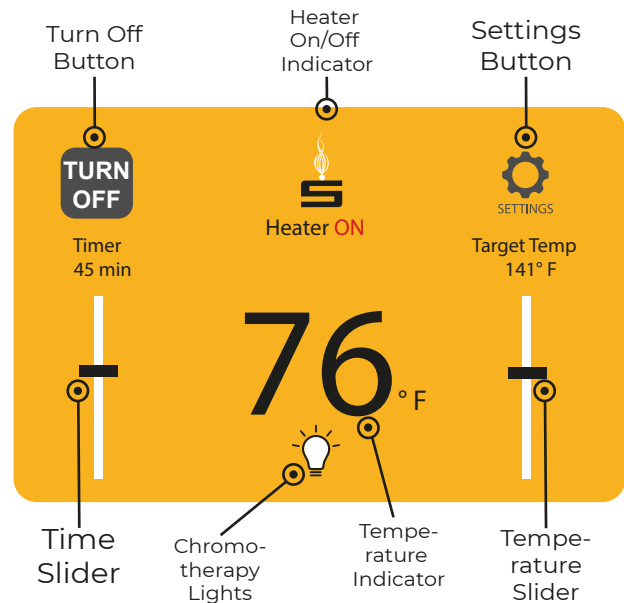

# SMART SAUNA WI-FI CONTROLLER

REVOLUTIONIZE YOUR SAUNA EXPERIENCE

Our Smart WiFi Controller allows you to control your sauna remotely from anywhere in the world with a smartphone app.

## FEATURES

-  Time selector from 0 to 60 minutes
-  Temperature option from 75 to 180 °F
-  Control the Ultra-Sauna Heater in the mobile app anywhere and anytime

-  °C / °F option
-  3.5" Touch Sreen Controller
-  Integrated to the Cloud
-  Chromotherapy Lights