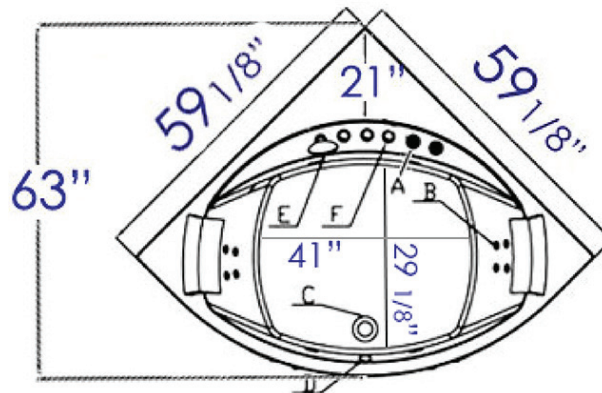

AM200

5' Rounded Modern Double Seat Corner
Whirlpool Bath Tub w/ Fix

EAGO USA

- A air switch
- B. massage nozzle
- C. drain
- D. light
- E. shower head
- F. valve

Note: All product dimensions are approximate and should be verified on site prior to installation.
Visit www.EAGOUSA.com for more information.