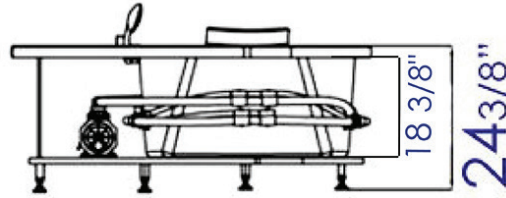

AM200

5' Rounded Modern Double Seat Corner
Whirlpool Bath Tub w/ Fix

EAGO USA

- A air switch
- B. massage nozzle
- C. drain
- D. light
- E. shower head
- F. valve

Note: All product dimensions are approximate and should be verified on site prior to installation.
Visit www.EAGOUSA.com for more information.