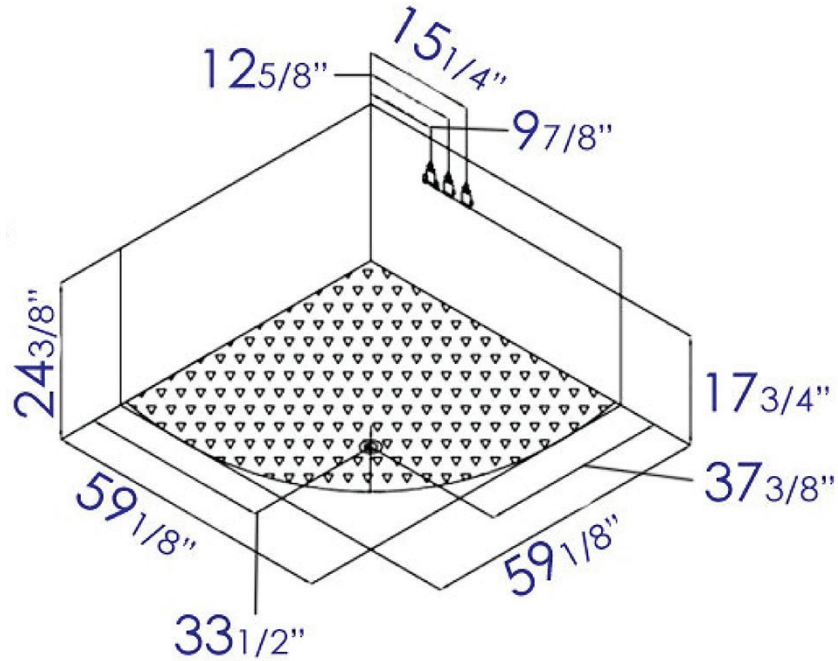

AM200

5' Rounded Modern Double Seat Corner
Whirlpool Bath Tub w/ Fix

EAGO USA

- A air switch
- B. massage nozzle
- C. drain
- D. light
- E. shower head
- F. valve

Note: All product dimensions are approximate and should be verified on site prior to installation.
Visit www.EAGOUSA.com for more information.