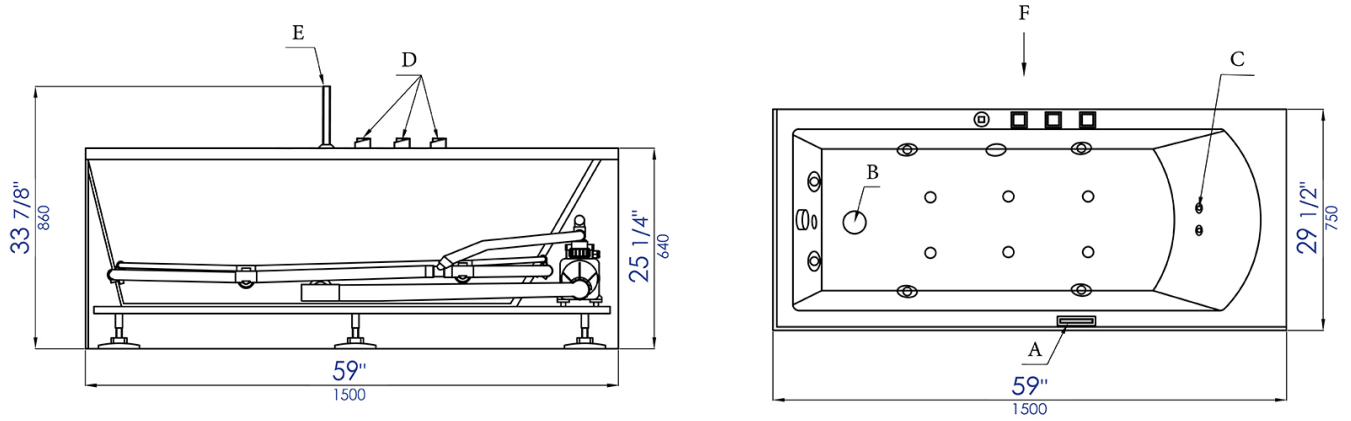

AM154ETL-L5

5 ft Acrylic White Rectangular Whirlpool Bathtub
w Fixtures

- A, Control panel B, Drain C, Jet
- D, Faucet E, Hand shower

Note: All product dimensions are approximate and should be verified on site prior to installation.
Visit www.EAGOUSA.com for more information.