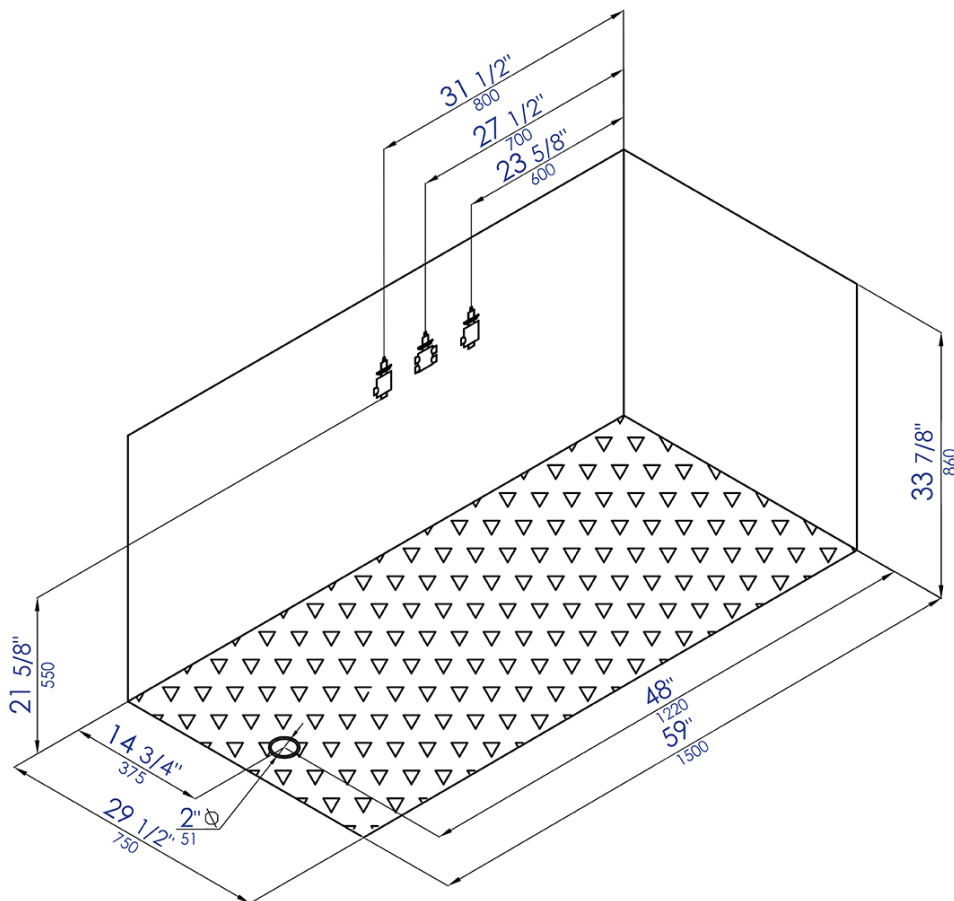

AM154ETL-L5

5 ft Acrylic White Rectangular Whirlpool Bathtub
w Fixtures

- A, Control panel B, Drain C, Jet
- D, Faucet E, Hand shower

Note: All product dimensions are approximate and should be verified on site prior to installation.
Visit www.EAGOUSA.com for more information.