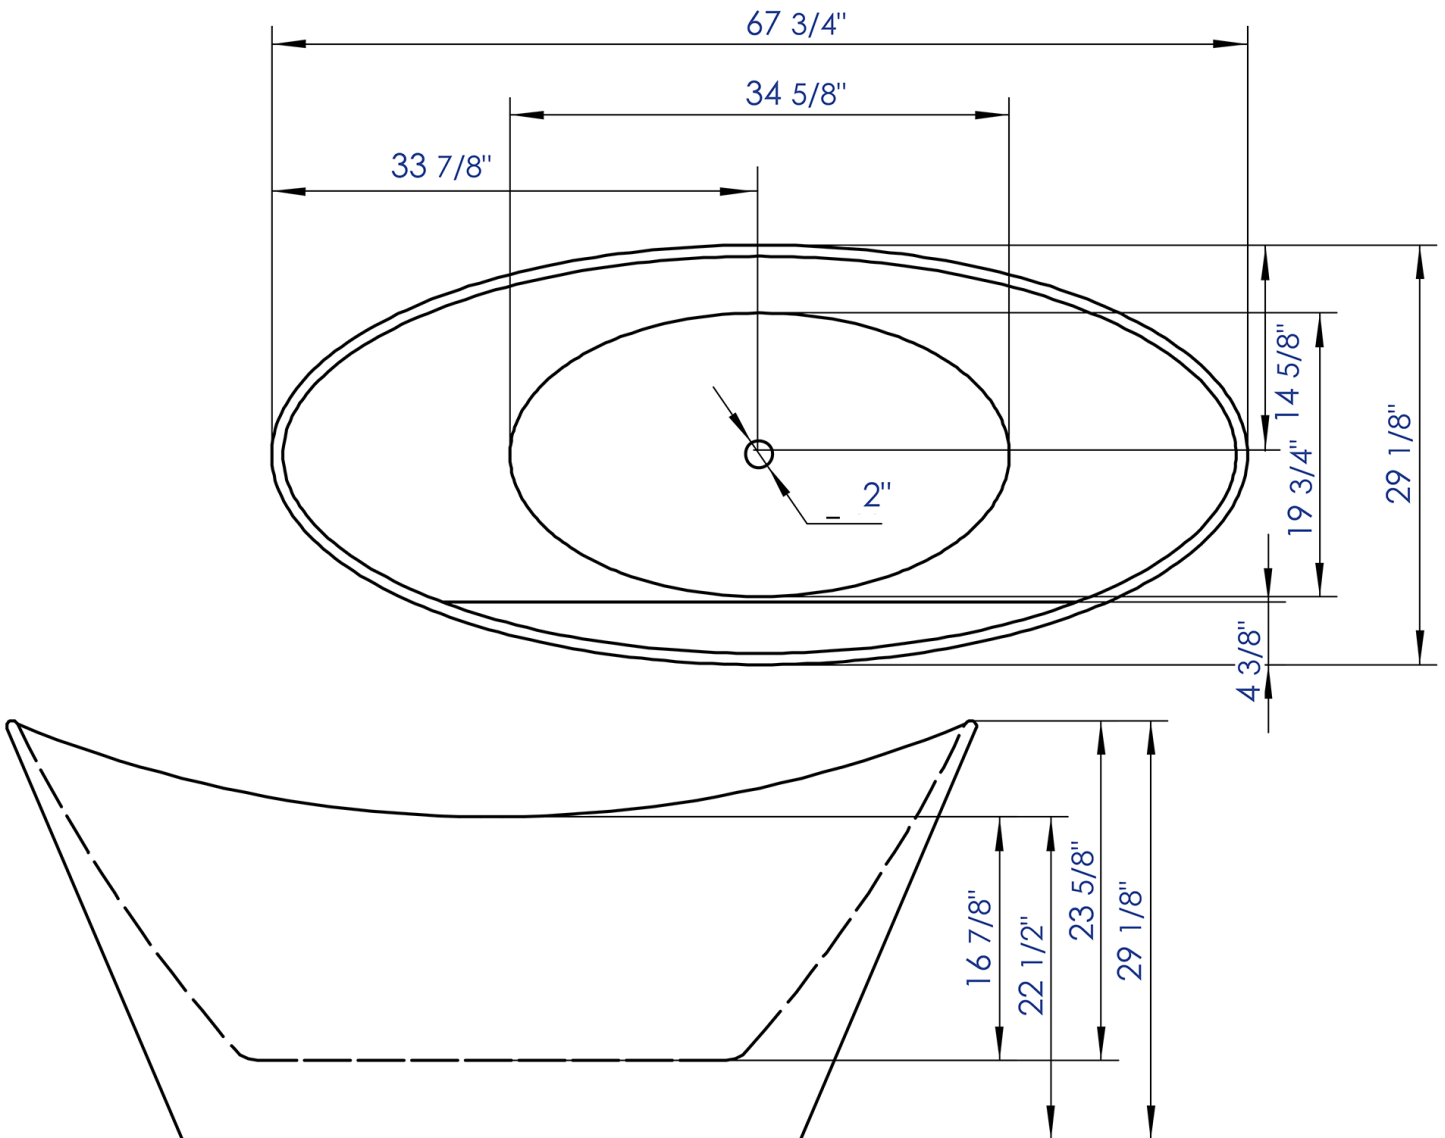

AB8803

68" Oval Free Standing White Acrylic Bathtub

Note: All product dimensions are approximate and should be verified on site prior to installation.
Visit www.ALFIbrand.com for more information.