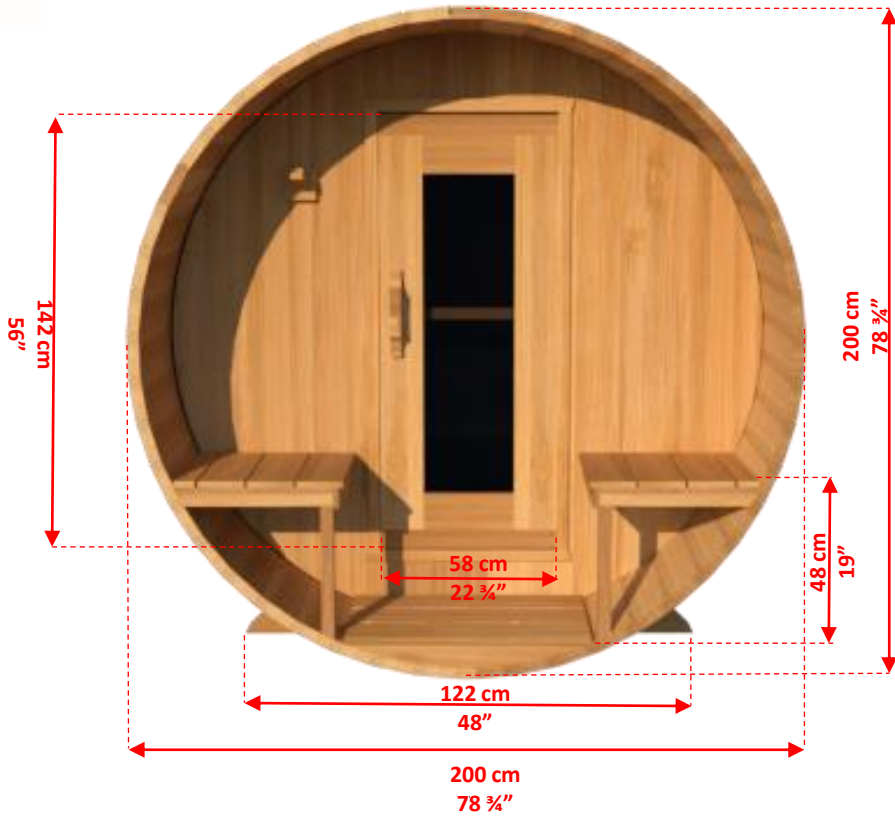

# CTC2245W Serenity Barrel Sauna

Manufactured by:

tel: 888-923-9813 | info@leisurecraft.com | web: www.leisurecraft.com