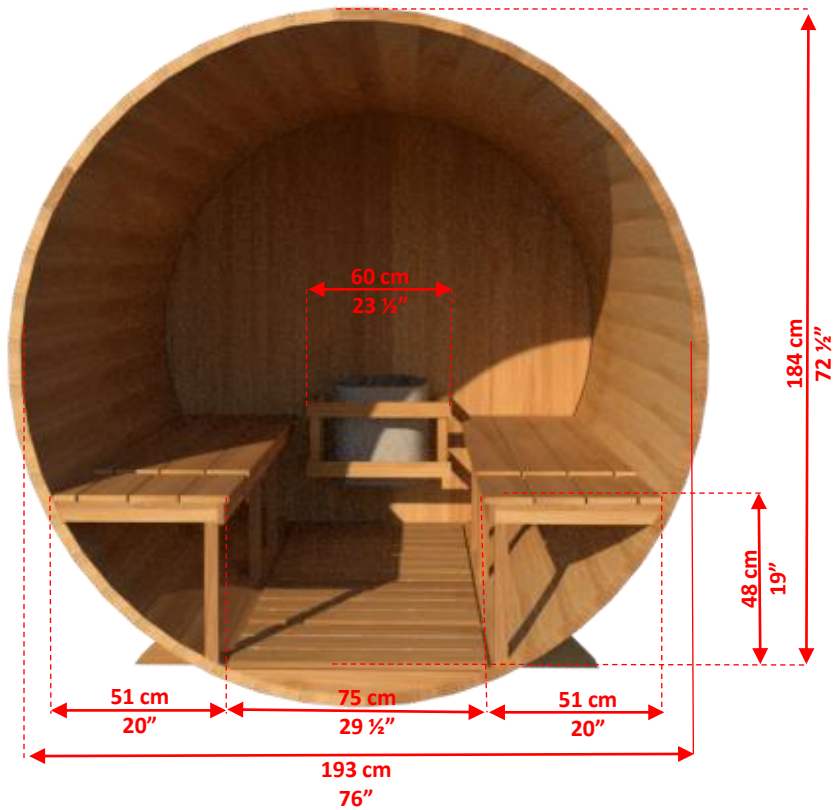

# CTC2245W Serenity Barrel Sauna

Manufactured by:

tel: 888-923-9813 | info@leisurecraft.com | web: www.leisurecraft.com