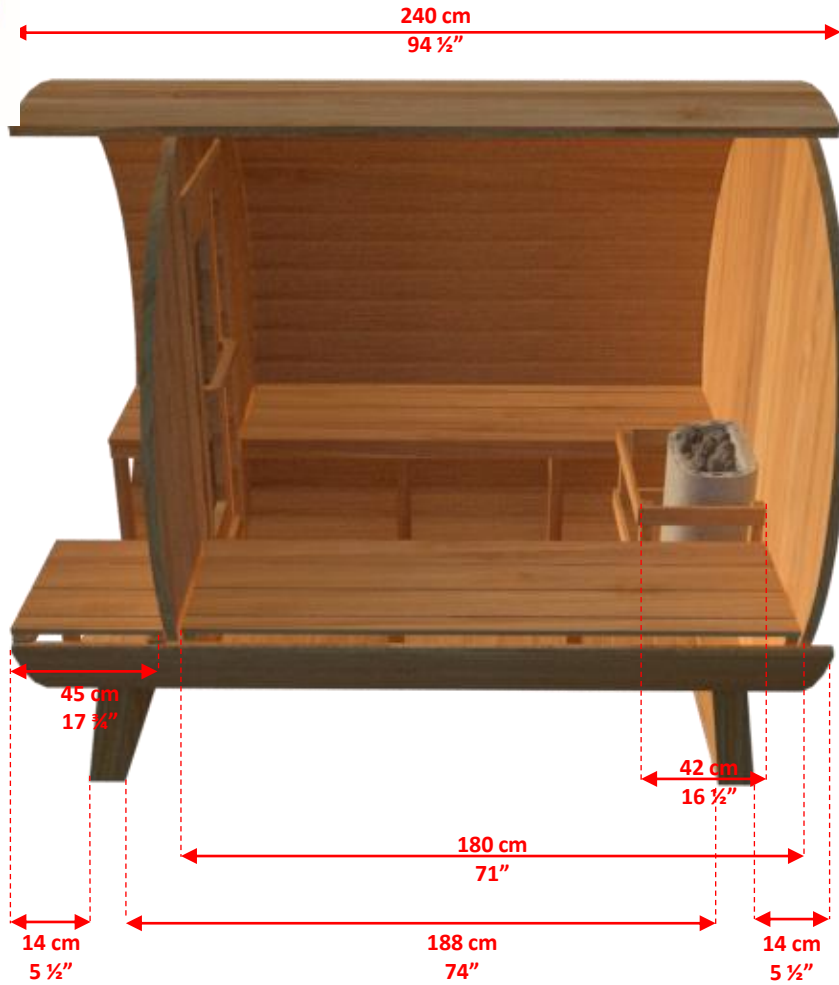

CTC2245W Serenity Barrel Sauna

Manufactured by:

tel: 888-923-9813 | info@leisurecraft.com | web: www.leisurecraft.com