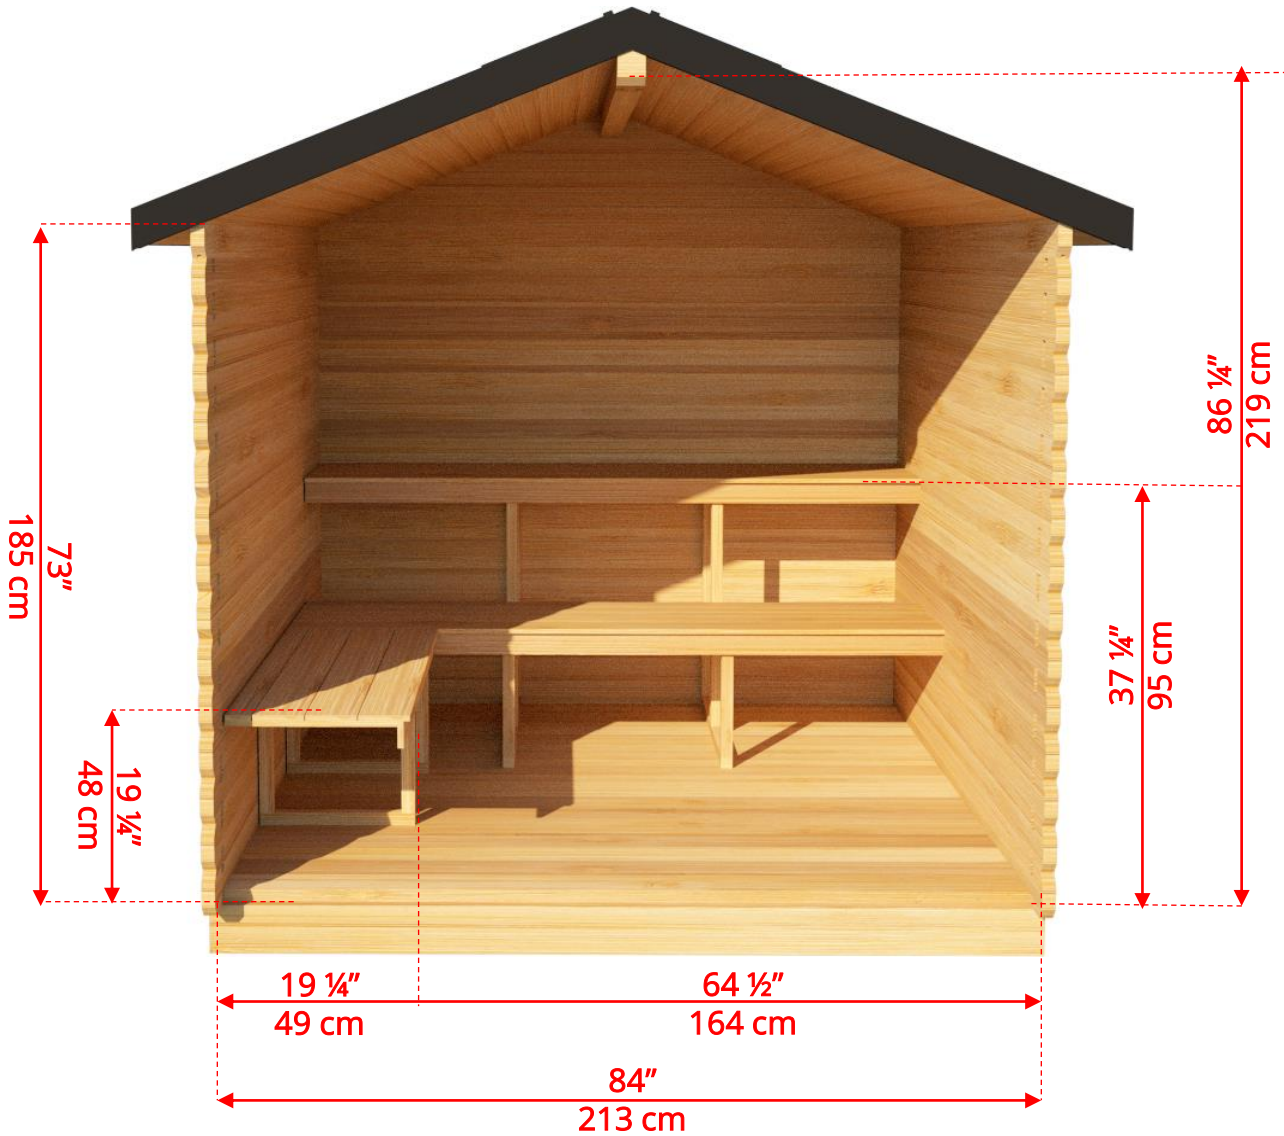

CT88W Georgian Cabin Sauna

08/2023

Manufactured by:

tel: 888-923-9813 | info@leisurecraft.com | web: www.leisurecraft.com

CT88W Georgian Cabin Sauna

Manufactured by:

tel: 888-923-9813 | info@leisurecraft.com | web: www.leisurecraft.com