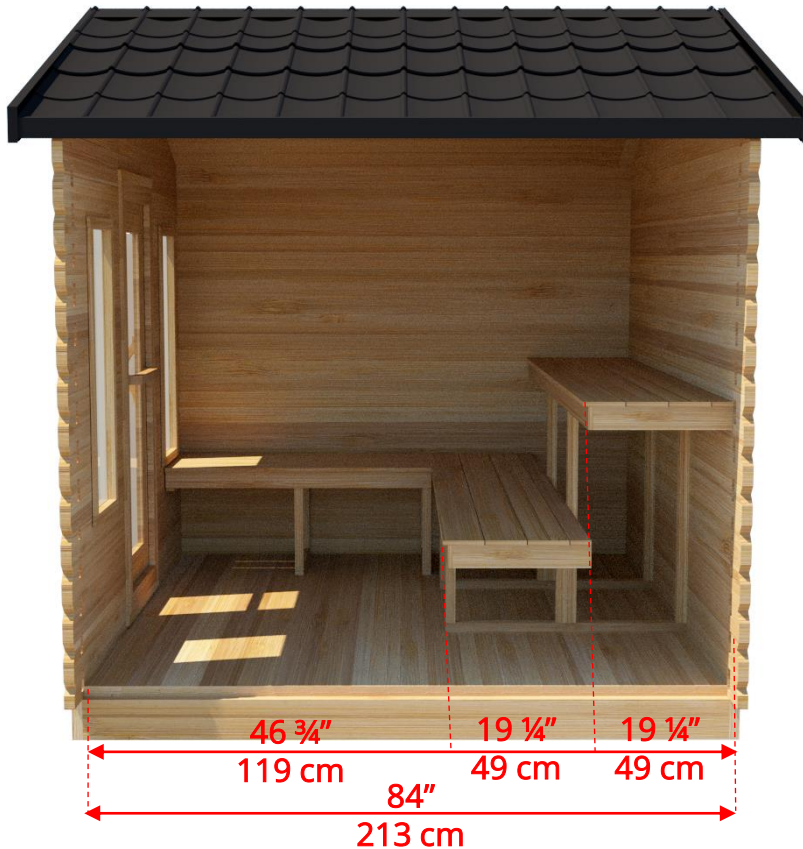

CT88W Georgian Cabin Sauna