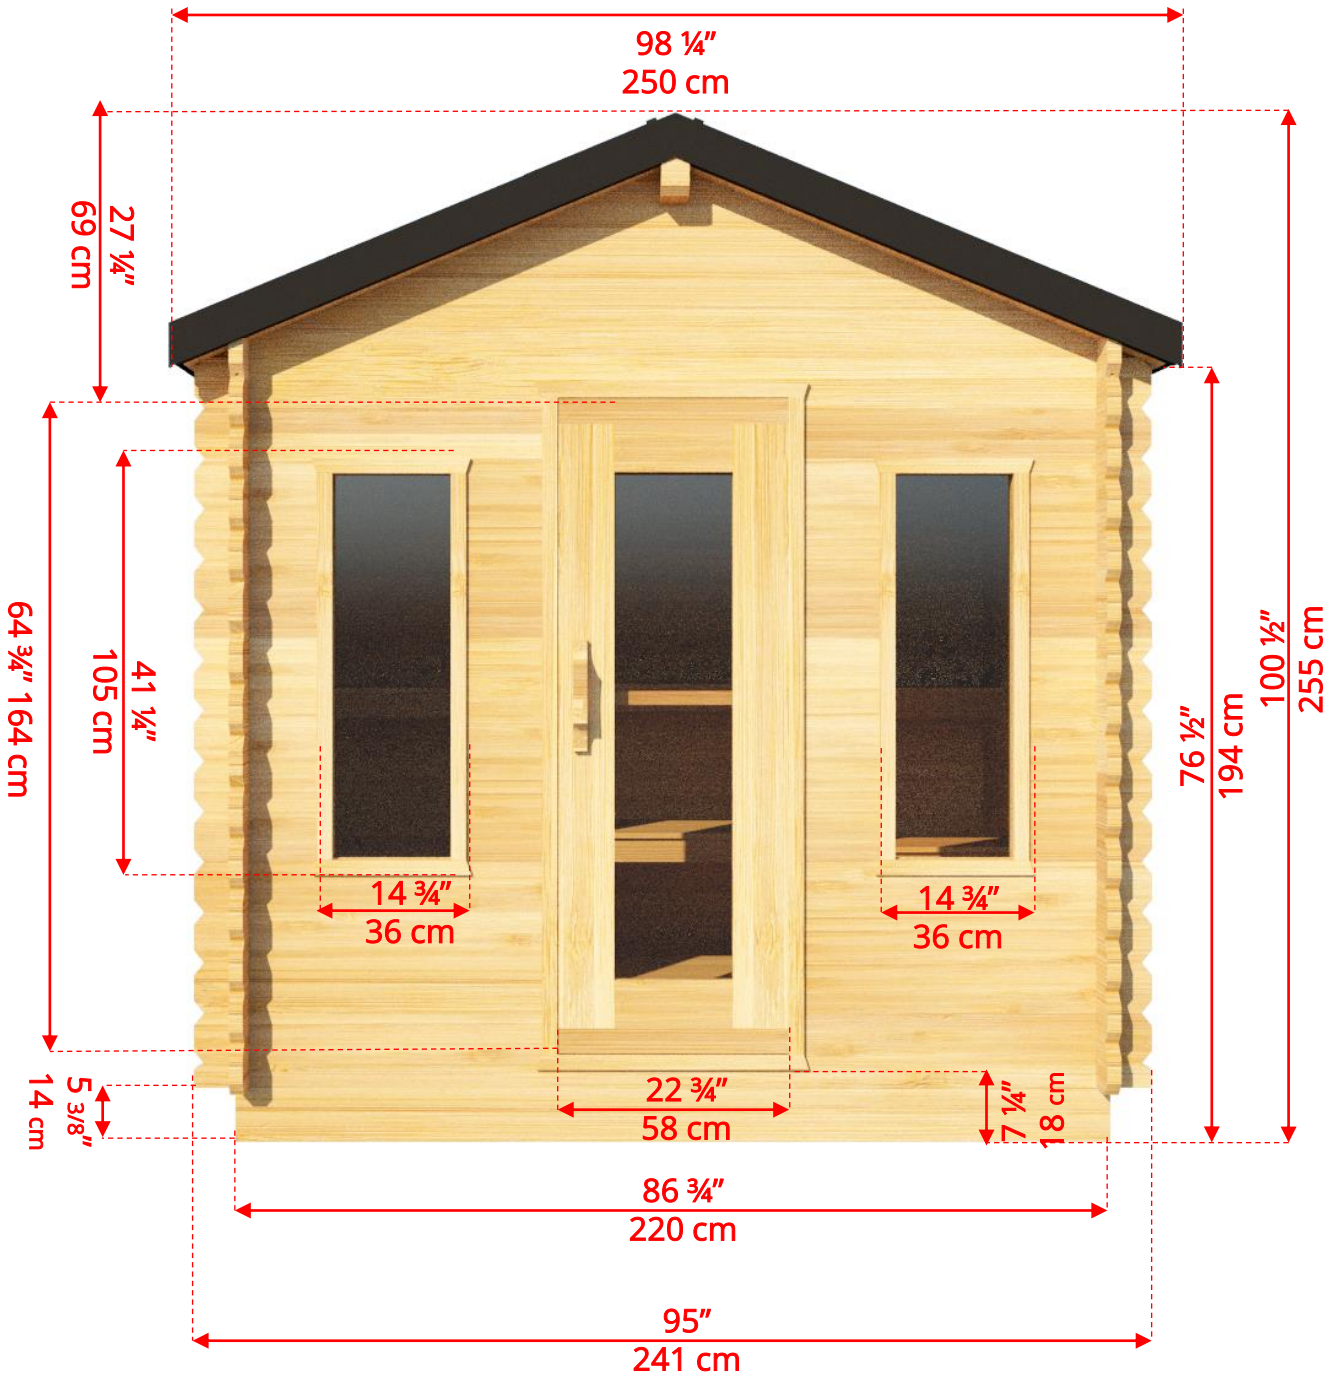

CT88W Georgian Cabin Sauna

08/2023

Manufactured by:

tel: 888-923-9813 | info@leisurecraft.com | web: www.leisurecraft.com

CT88W Georgian Cabin Sauna

Manufactured by:

tel: 888-923-9813 | info@leisurecraft.com | web: www.leisurecraft.com

CT88W Georgian Cabin Sauna

Manufactured by: