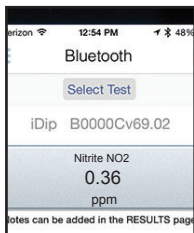

5 SELECT TEST

Tap '**SELECT** Test' at the top and select **Nitrite NO2** (if this is not visible, purchase the test from the Store). The eXact iDip® photometer and eXact iDip® app will both display the test selection for **Nitrite**.

7 CAP CELL AND ZERO METER

Place the Cell Cover onto the CELL and press **ZERO/OFF** and the eXact iDip® photometer display reads 0 PPM indicating the meter is ready for testing.

8 REMOVE STRIP

Remove one eXact® Strip Micro Nitrite (Part No. 486623) and set in a dry, convenient place. Immediately replace cap on bottle.

9 DIP STRIP

Press **READ** to initiate a 20 second countdown and simultaneously **DIP** the eXact® strip in the sample, gently touching the bottom of the cell. Use a gentle constant back and forth motion (2 strokes per second) until the timer displays "1". Remove and discard the strip. The eXact iDip® photometer will now display a 360 second count-up timer. Make sure your smart device does not go to sleep.

10 CAP CELL AND READ RESULTS

Place the Cell Cover onto the CELL and **READ** result displayed as Nitrite.

11 CLEAN CELL WITH BRUSH

After testing, rinse CELL immediately and clean with brush to remove reagents which coat the CELL wall.