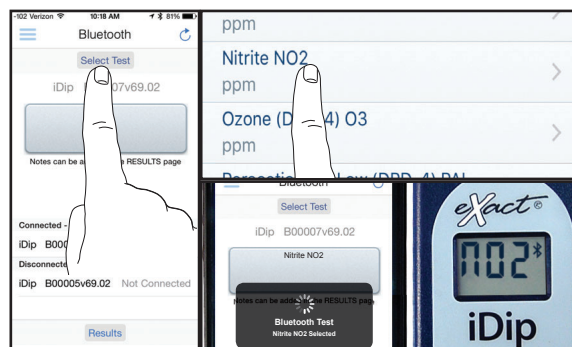

Note: To take full advantage of the GPS and Data Storage features, each test result must be linked to a contact. Individual users may select their contact listing.

a

b

c

2 POWER ON EXACT IDIP®

Press the **ZERO/ON** button to power on the eXact iDip® photometer.

3 SELECT BLUETOOTH TEST

Tap the menu slide out '≡' and select 'Bluetooth Test' from the choices shown.

4 CONNECT EXACT IDIP®

The eXact iDip® app will automatically connect to the most recently used eXact iDip® photometer. If not, select your eXact iDip® from the bottom of the screen.

Note: Always connect your eXact iDip® photometer via the Bluetooth® connection within the app. If you experience an issue connecting your device, check that your smartphone/tablet's Bluetooth® is turned on and your device is compatible.

5 SELECT TEST

Tap '**SELECT** Test' at the top and select **Nitrite NO2** (if this is not visible, purchase the test from the Store). The eXact iDip® photometer and eXact iDip® app will both display the test selection for **Nitrite**.