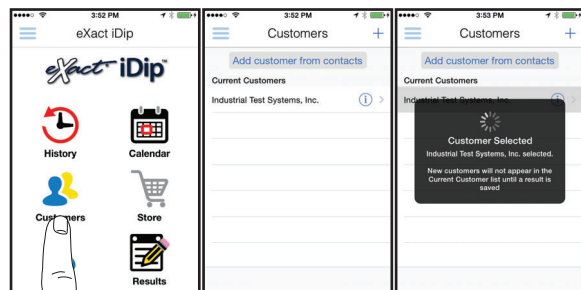

1 SELECT CUSTOMER

1. Select '**Customers**' from the Home screen.
2. Choose customer from list
   - **OR** Tap '**Add customer from contacts**' and choose customer from your contacts list
   - **OR** Tap '+' to create a new customer
3. Android users: If no address is found, tap "No addresses found"
- c. Verify customer has been selected

Note: To take full advantage of the GPS and Data Storage features, each test result must be linked to a contact. Individual users may select their contact listing.