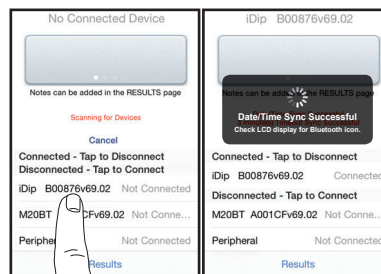

3 SELECT BLUETOOTH TEST

Tap the menu slide out '≡' and select 'Bluetooth Test' from the choices shown.

4 CONNECT EXACT IDIP®

The eXact iDip® app will automatically connect to the most recently used eXact iDip® photometer. If not, select your eXact iDip® from the bottom of the screen.

Note: Always connect your eXact iDip® photometer via the Bluetooth® connection within the app. If you experience an issue connecting your device, check that your smartphone/tablet's Bluetooth® is turned on and your device is compatible.

5 SELECT TEST

Tap '**SELECT** Test' at the top and select **Nitrite NO2** (if this is not visible, purchase the test from the Store). The eXact iDip® photometer and eXact iDip® app will both display the test selection for **Nitrite**.