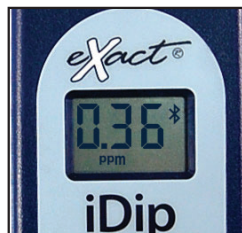

10 CAP CELL AND READ RESULTS

Place the Cell Cover onto the CELL and **READ** result displayed as Nitrite.