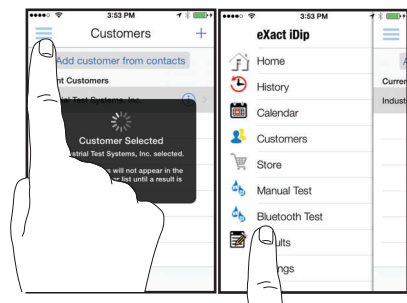

Note: To take full advantage of the GPS and Data Storage features, each test result must be linked to a contact. Individual users may select their contact listing.

a

b

c

2 POWER ON EXACT IDIP®

Press the **ZERO/ON** button to power on the eXact iDip® photometer.

3 SELECT BLUETOOTH TEST

Tap the menu slide out '≡' and select 'Bluetooth Test' from the choices shown.

4 CONNECT EXACT IDIP®

The eXact iDip® app will automatically connect to the most recently used eXact iDip® photometer. If not, select your eXact iDip® from the bottom of the screen.