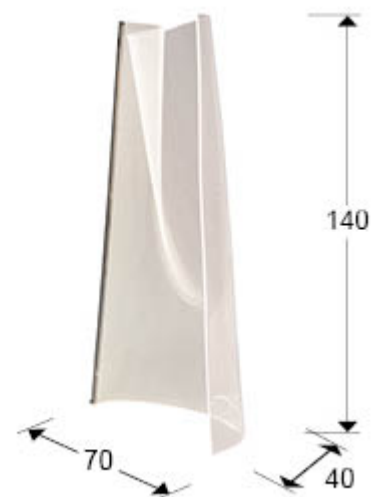

Velos

Floor lamps

608329

Floor lamp composed of a sheet of moulded microprinted methacrylate and chrome-plated metal profile. LED lighting 24W, 1.500 lm, 3.000K.

110v version available.

GENERAL INFORMATION

EAN Code: 8435435340117
Type: Floor lamps
Collection: Velos

SIZES

Sizes: ↔ 70.0 ↓ 140.0 ↗ 40.0 cm
Weight: 8.8 Kg

SIZES WITH PACKAGING

Weight: 15.0 Kg
Volume: 0.4850m³
Sizes: ↔ 148.0 ↓ 41.0 ↗ 80.0 cm

TECHNICAL INFORMATION