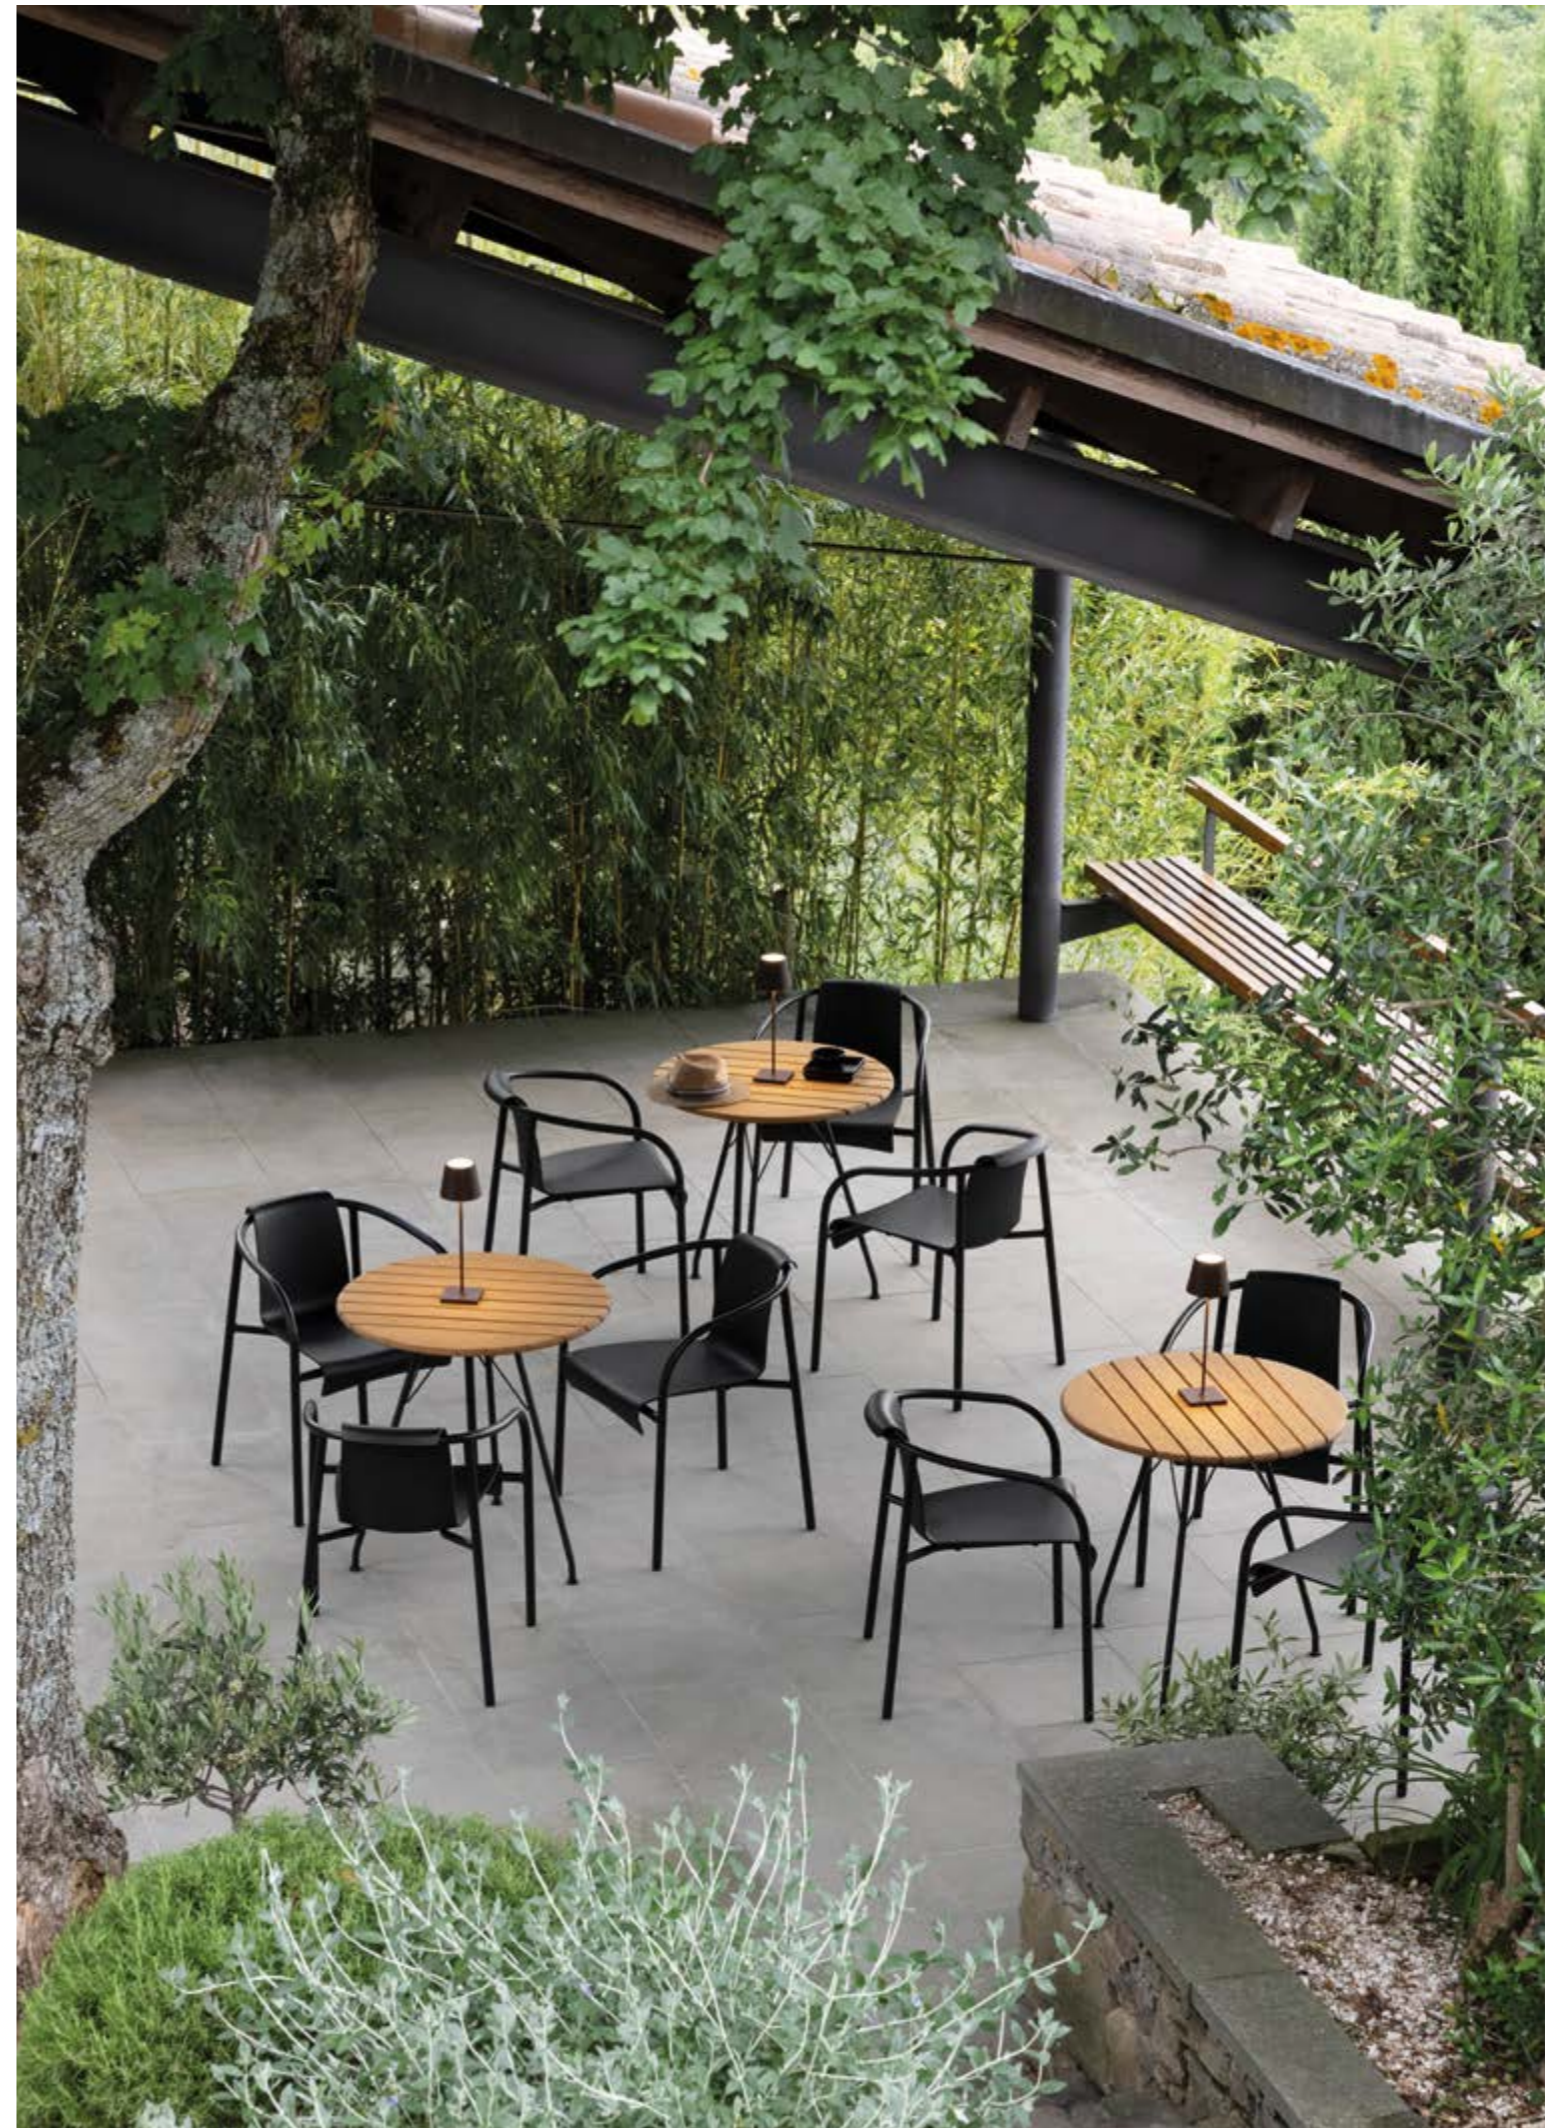

MyTrash
NAMI

OUTDOOR
DINING & LOUNGE

NAMI Collection consists of two dining chairs, a lounge chair and a café table.

The shell and tabletop are made from Danish household plastic waste and produced in Denmark.

The elegant curves in the shell are designed to resemble a wave washing over a beach. NAMI means wave and emphasizes the organic expression found in these stylish garden chairs.

The design is based on the forces and lines of nature and finds its natural place outdoors exposed to wind and weather.

The beautiful, molded NAMI shell and tabletop contains 97% Danish household plastic waste and 3% color pigment, and the frame is powder coated steel.

NAMI chairs are EU Ecolabel certified.

Designed by Hans Thyge & Co.

5 year warranty

uv protected

weather resistant

EN581 for all chairs

recycled plastic

EU Ecolabel