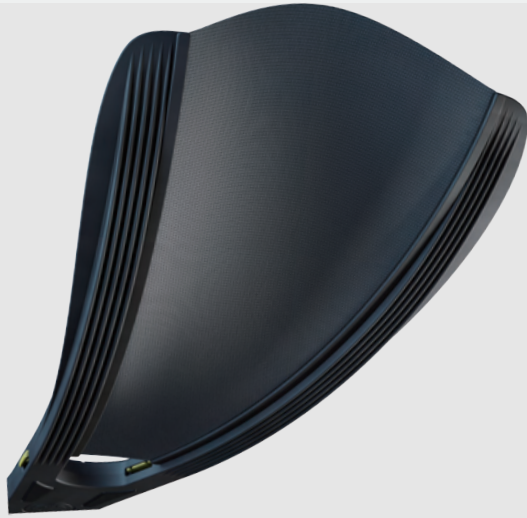

Folding Fins

Folding Fins

A True Game-Changer

MSRP: USD \$249

EXOTECH

World's first design!
Developed and patented by
EXOTECH in Poland

Super lightweight, ultra compact in size
Folding Fins offer you both propulsion and feedback