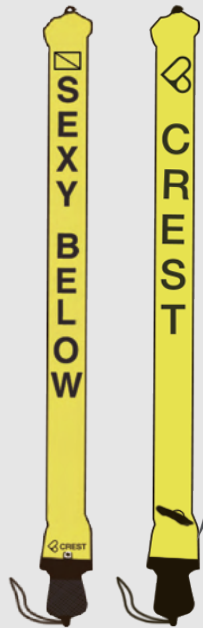

Weight: 35g

*Screw kit included

【Color】

● Blue Shark

● Barracuda

● Oreo Baileys

○ White Lady

● Black Magic

CR-5/CR-5L Strap Set

CREST CR-5 Zulu Wonderland Nylon Strap

【Specs】

Applicable: CREST CR-5 Dive Computer

Material: Color nylon webbing

Width: Quick-release 18mm

Length: 11cm

Weight: 30g

MSRP: USD \$30

【Color】

● Ocean Camouflage

● Pirate Ship (Blue)

● Merry-Go-Round (Pink)

● Circus (Orange)

● Roller Coaster (Black)

CREST Accessories

CREST Accessories

MSRP: USD \$59

New! Smart Nozzle 5-Star Review

CREST SEXY LIGHT SMB

Integrated Smart Nozzle and Over-Pressure Valve
 Lightweight and Ultra compact: Smart Nozzle makes all the difference

- Quick inflation: Easy inflation in a few blows
- Explosion-Proof: integrated Over-Pressure Valve prevents SMB from bursting