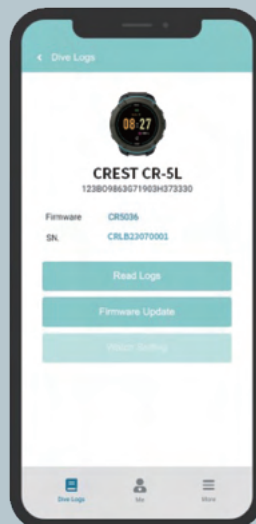

Multi-Function **Color** Dive Computer

The new color
is available

Dive Mode

SCUBA · Freediving · Gauge
Dive Plan · Dive Spot
Navigation · TEC Dive

Optical Heart Rate

Built-in optical heart rate monitor
Know your performance

TWIST-TO-NEXT

Intuitive user interface
CREST Exclusive feature
Read information underwater easily

GPS Positioning

Quick positioning and E-compass
Find your new direction

Light and Strong

Weighs only 75 g,
Lightest dive computer from CREST
Depth limit 100 m
Corning Gorilla Glass: scratch resistance

Color Display

Sunlight Readable Display
Clear, Colorful, and Bright

DIVESTORY⁺

Enrich your dives with Divestory+!

Dive Computer

V7 Dive Computer

V7 Dive Computer

MSRP: USD \$799