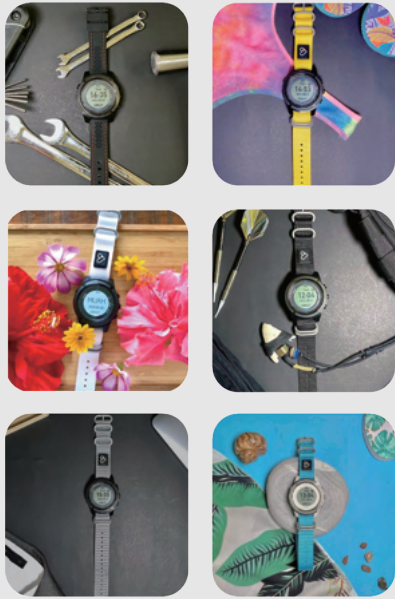

CREST CR-5/CR-5L Charger Set

【Specs】

Length: 50cm

Applicable: CR-5, CR-5L

MSRP: USD \$25

CR-4 Straps

CREST CR-4 Wine After Dive Silicone Strap

MSRP: USD \$30