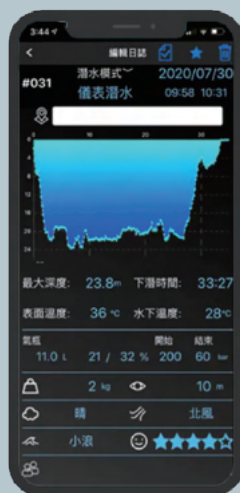

Specs

Depth Limit	10 ATM (100 m / 330 ft)
Decompression	Buehlmann ZH-L16C
Algorithm	Air and Nitrox (EAN 21~56%)
Gas Support	Chargeable
Battery	300+
Charge Cycle	Dive mode up to 25 dives(Note)
Battery Life	Standby mode up to 3 months
Log Storage	1000+
Language	English, 中文, Español
Display	Black & White
Display Type	TN-TFT LCD
Display Size	2.9 cm / 1.14 inches
Resolution	110x110 pixel
Lens	K1tempered Glass
Bezel and Button	316 Stainless Steel
Weight	95 g
Straps	1 Set Medical Grade Silicone NATO 22 mm
Strap Installation	Screwed on
Note	A dive is calculated about 45 minutes average.

DIVE STORY

Remember each dive with Dive Story!