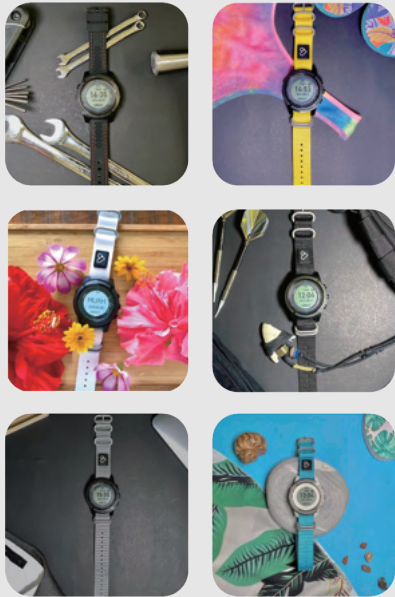

### CREST CR-5/CR-5L Charger Set

【Specs】

Length: 50cm

Applicable: CR-5, CR-5L

MSRP: USD \$25

## CR-4 Straps