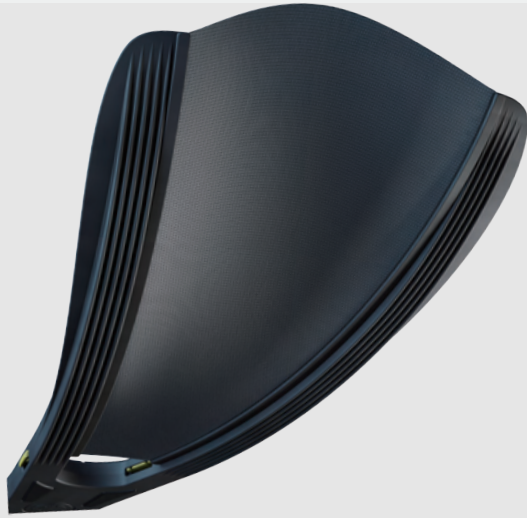

Folding Fins

Folding Fins

A True Game-Changer

MSRP: USD $249

EXOTECH