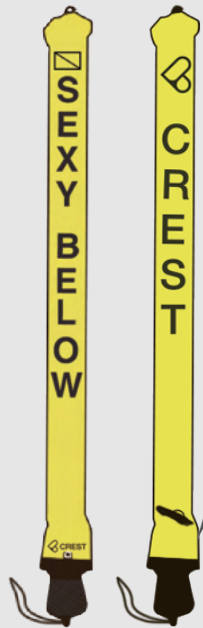

## CR-5/CR-5L Strap Set

### CREST CR-5 Zulu Wonderland Nylon Strap

【Specs】

Applicable: CREST CR-5 Dive Computer

Material: Color nylon webbing

Width: Quick-release 18mm

Length: 11cm

Weight: 30g

MSRP: USD \$30

【Color】

● Ocean Camouflage

● Pirate Ship (Blue)

● Merry-Go-Round (Pink)

● Circus (Orange)

● Roller Coaster (Black)

# CREST Accessories

CREST Accessories

MSRP: USD \$59