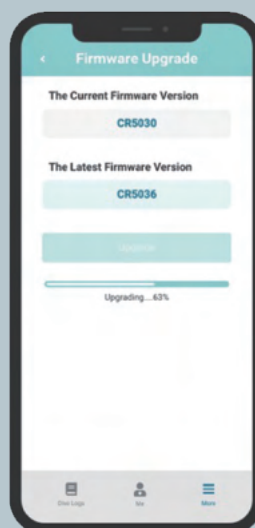

### Light and Strong

Weighs only 75 g,  
Lightest dive computer from CREST  
Depth limit 100 m  
Corning Gorilla Glass: scratch resistance

### Color Display

Sunlight Readable Display  
Clear, Colorful, and Bright

EXPLORE THE OCEAN WITH YOU

Multi-Function **Color** Dive Computer

DIVESTORY<sup>+</sup>

Enrich your dives with Divestory+!

Dive Computer

# V7 Dive Computer

V7 Dive Computer

MSRP: USD \$799

● BLACK

Enhanced Freediving Mode

Intuitive & Friendly User Interface

Remember each dive with Dive Story!

AMOLED  
High Color Intensity