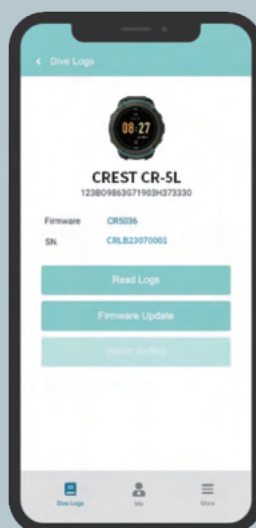

### Light and Strong

Weighs only 75 g,  
Lightest dive computer from CREST  
Depth limit 100 m  
Corning Gorilla Glass: scratch resistance

### Color Display

Sunlight Readable Display  
Clear, Colorful, and Bright

EXPLORE THE OCEAN WITH YOU

Multi-Function **Color** Dive Computer

DIVESTORY<sup>+</sup>

Enrich your dives with Divestory+!

Dive Computer

# V7 Dive Computer

V7 Dive Computer

MSRP: USD \$799

● BLACK

Enhanced Freediving Mode

Intuitive & Friendly User Interface

Remember each dive with Dive Story!

AMOLED  
High Color Intensity