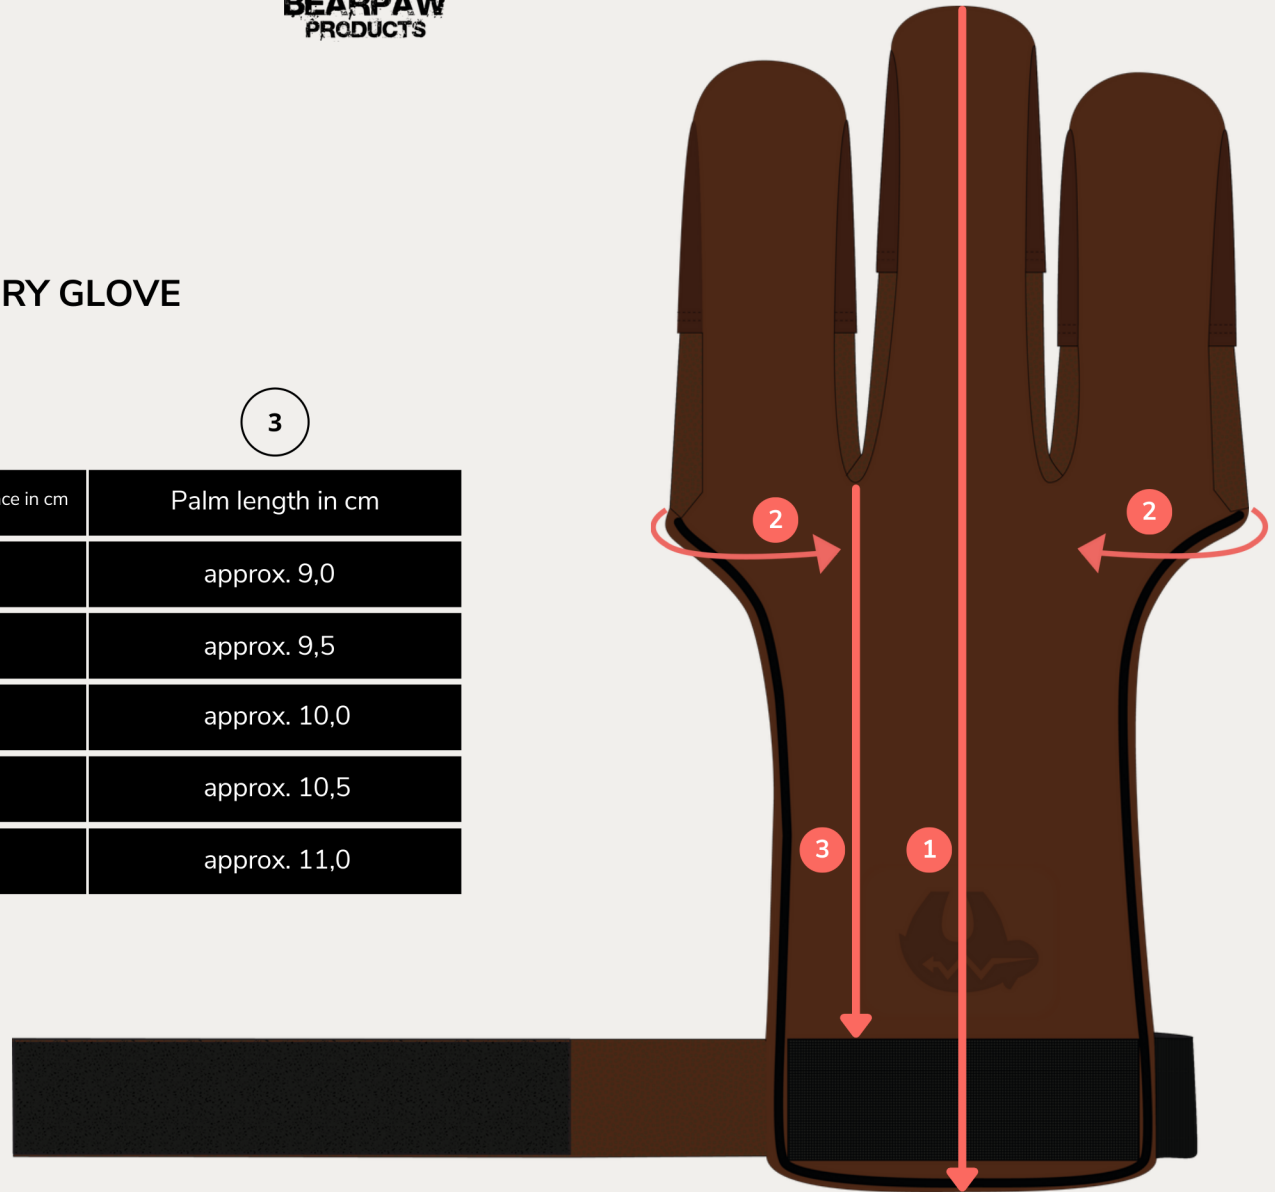

SIZE CHART 3-FINGER ARCHERY GLOVE

	1	2	3
Size	Hand length in cm	Hand circumference in cm	Palm length in cm
XS	up to 16,5	17,0	approx. 9,0
S	up to 17,5	17,5	approx. 9,5
M	up to 18,5	18,0	approx. 10,0
L	up to 19,5	18,5	approx. 10,5
XL	up to 19,5	19,0	approx. 11,0

SIZE CHART 5-FINGER ARCHERY GLOVE

	①	②	③
Size	Hand length in cm	Hand circumference in cm	Palm length in cm
XS	up to 16,5	20,0	approx. 9,0
S	up to 17,5	21,0	approx. 9,5
M	up to 18,5	22,0	approx. 10,0
L	up to 19,5	23,0	approx. 10,5
XL	up to 19,5	24,0	approx. 11,0