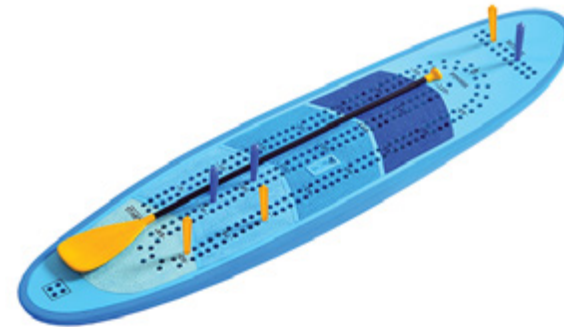

99890 SUP Crib Board

2-4 players. Dim. 14.5" x 3.5" x 1"; Min. 2.