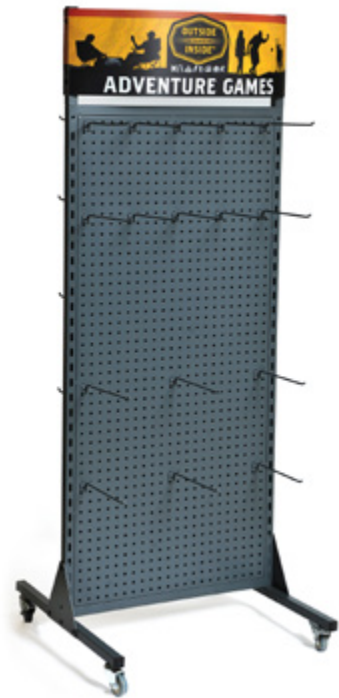

FAVORITES

Stock the cabin with these games for active fun. In groups or pairs, these are sure to become favorites for all ages!

99957 Basecamp Kubb

See pg. 17

99988 Cornhole Table Set

NEW! See pg. 18

99959 Freestyle Table Tennis

EXPANDABLE! See pg. 13

99924 Axe Throwing

NEW! See pg. 14

CREATE A GAME CENTER

Choose from two suggested opening assortments of top selling adventure games or build your own!

See price sheet for details and special pricing.

Build Your Own

99994 Our display rack is 2-sided and measures 54" h x 24" w x 24" d. Includes 30 9" pegs, wheels and signage. Ships flat.

Rack Shelves

Made of steel; 1 ea.

99996 24" x 9"; **99995** 24" x 11"