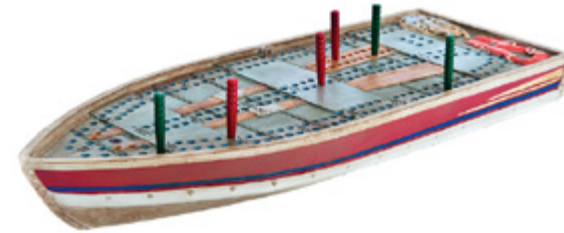

2-4 players. Dim. 4" x 12" x 9.5"; Min. 2.

Trout Lake Crib

99878 Our Trout Lake Cribbage board takes you through a park full of wildlife. You'll pass beavers, turkeys, deer, moose, bear and mallard ducks. Be the first to take the tin boat out to the island to win. Pegs are stored in the lodge. Board features a functioning compass and forms a "29", which is the highest scoring hand in crib. Made of hand-painted resin.

2-4 players. Dim. 11" x 8" x 2.3"; Min. 2.

CABIN SERIES

Cabin Crib Boards

Created in the early 17th century, Cribbage has survived the years as a challenging card game of strategy and luck. Be the first to 121 by acquiring points with pairs, runs and combinations. Our boards are made of detailed, hand-painted resin and include 6 pegs and game instructions.

99883 Canoe Crib Board

2-4 players. Dim. 2.3" x 14" x 3.6"; Min. 2.

99886 Tin Boat Crib Board

2-4 players. Dim. 1.5" x 11.8" x 4.5"; Min. 2.

99885 Toboggan Crib Board

2-4 players. Dim. 2.5" x 15.5" x 3.5"; Min. 2.