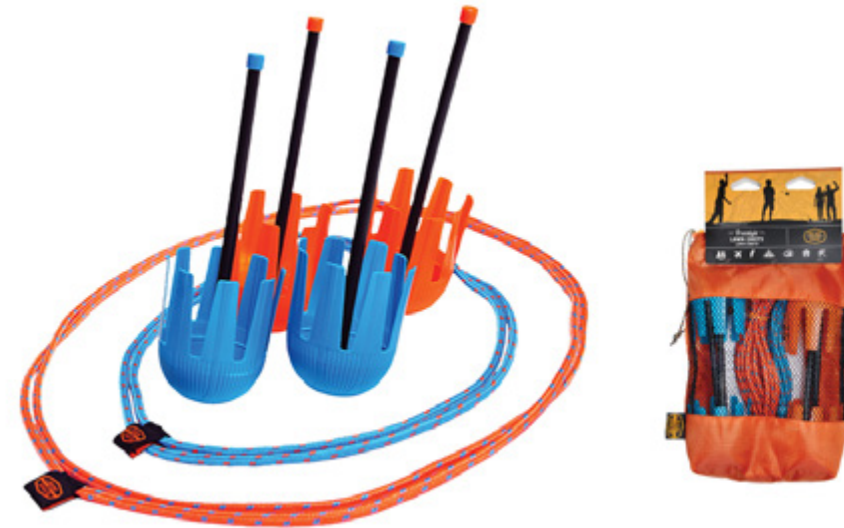

Freestyle Lawn Darts

99945 A compact game of target shooting. It's a challenge with two different sizes of rings—place them at different distances or inside each other for extra fun.

2+ players. Incl. 4 lawn darts in 2 colors, 2 rope targets 16" and 2 rope targets 30", instructions and carry bag. Dim. dart 8.25" x 2.5" dart; Wt. 12 oz; Min. 2.