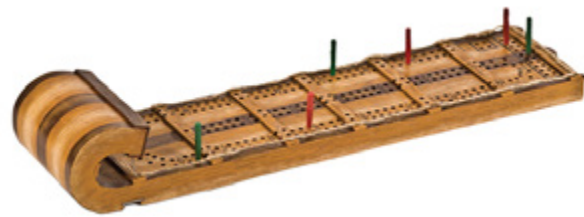

2-4 players. Dim. 4" x 12" x 9.5"; Min. 2.

Trout Lake Crib

99878 Our Trout Lake Cribbage board takes you through a park full of wildlife. You'll pass beavers, turkeys, deer, moose, bear and mallard ducks. Be the first to take the tin boat out to the island to win. Pegs are stored in the lodge. Board features a functioning compass and forms a "29", which is the highest scoring hand in crib. Made of hand-painted resin.

2-4 players. Dim. 11" x 8" x 2.3"; Min. 2.

CABIN SERIES

Cabin Crib Boards

Created in the early 17th century, Cribbage has survived the years as a challenging card game of strategy and luck. Be the first to 121 by acquiring points with pairs, runs and combinations. Our boards are made of detailed, hand-painted resin and include 6 pegs and game instructions.

99883 Canoe Crib Board

2-4 players. Dim. 2.3" x 14" x 3.6"; Min. 2.

99886 Tin Boat Crib Board

2-4 players. Dim. 1.5" x 11.8" x 4.5"; Min. 2.

99885 Toboggan Crib Board

2-4 players. Dim. 2.5" x 15.5" x 3.5"; Min. 2.