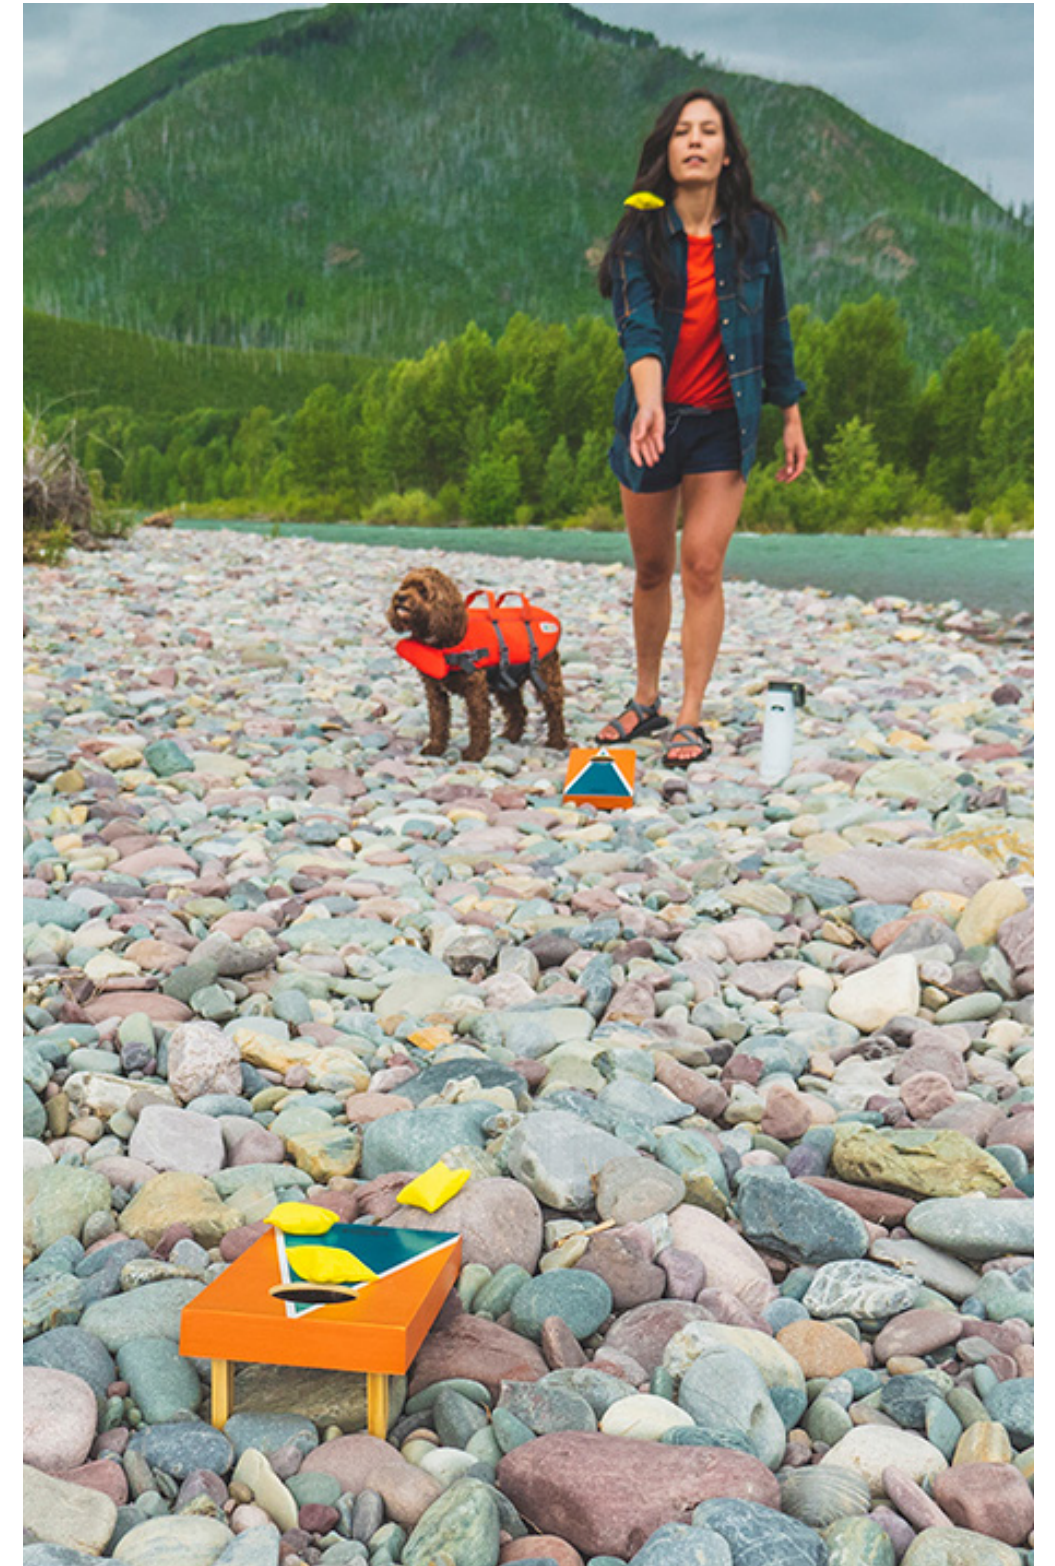

Backpack Bocce

99954 A classic lawn game of skill and strategy, reimagined in a light and portable set that's perfect for travel and outdoor play, wherever the journey takes you.

2+ players. Incl. 8 bocce balls (1.75"), 1 jack ball (1.75"), measuring tool, instructions and carry bag. Dim. 5.5" x 5.5" x 1.75" pkg; Wt. 5.8 oz; Min. 4.