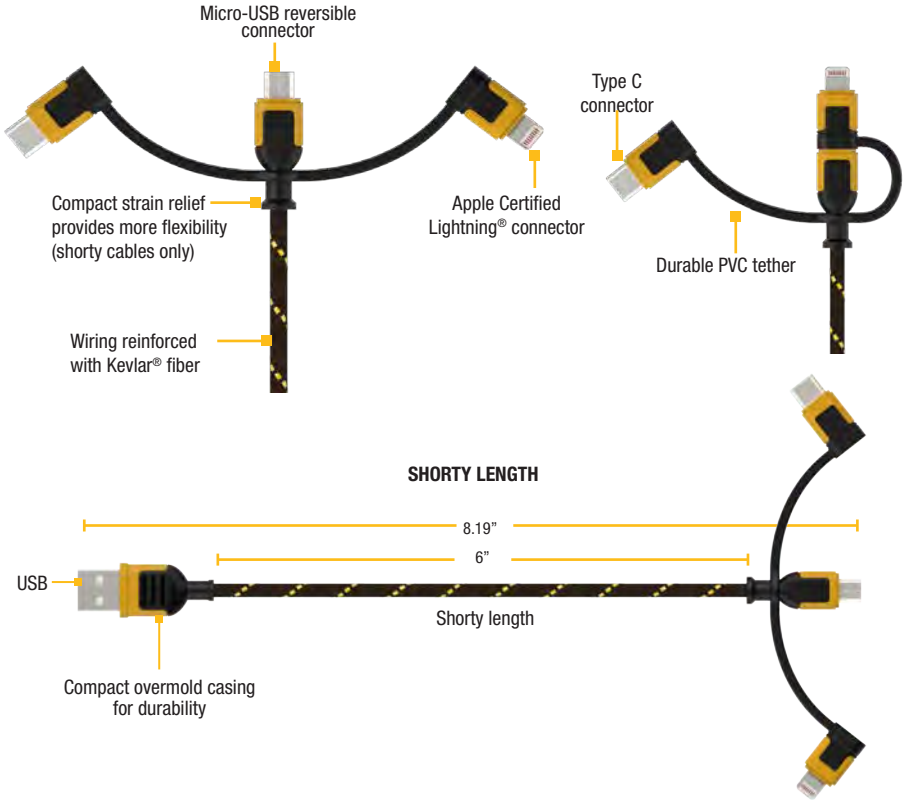

Micro-USB  
reversible  
connector

Type C  
reversible  
connector

Apple Certified  
Lightning  
connector

USB

High-density thermal shield

Electromagnetic shield

Wiring reinforced  
with Kevlar®

RF shield

Ultra-durable strain relief

3 lengths available:  
4ft, 6ft, 10ft

BUILT WITH  
**Kevlar**

Made for  
iPhone | iPad | iPod

Android  
for Android®

USB

Packaging

ITEM #	UPC	NAME
131 1359 DW2	826341042871	Reinforced Cable for Lightning®, 4 ft.
131 1325 DW2	826341042840	Reinforced Cable for Lightning®, 6 ft.
131 1326 DW2	826341042864	Reinforced Cable for Lightning®, 10 ft.
131 1357 DW2	826341043007	Reinforced Cable for Lightning® to Type C, 4 ft.
131 1360 DW2	826341042918	Reinforced Cable for Micro-USB, 4 ft.
131 1322 DW2	826341042888	Reinforced Cable for Micro-USB, 6 ft.
131 1323 DW2	826341042901	Reinforced Cable for Micro-USB, 10 ft.
131 1361 DW2	826341042956	Reinforced Cable for USB to Type C, 4 ft.
131 1348 DW2	826341042925	Reinforced Cable for USB to Type C, 6 ft.
131 1349 DW2	826341042949	Reinforced Cable for USB to Type C, 10 ft.
131 1362 DW2	826341042994	Reinforced Cable for USB-C to USB-C, 4 ft.
131 1354 DW2	826341042963	Reinforced Cable for USB-C to USB-C, 6 ft.
131 1356 DW2	826341043076	Reinforced 3-in-1 Cable for Lightning®, Micro-USB & Type C

# Kevlar® Reinforced Braided 3-in-1 Combo Cable

Our new 3-in-1 Shorty cable provides a compact solution for delivering a quick charge to any device. Perfect for travel, home, or your toolbox. The compact strain relief allows for flexibility in tight spaces, and the Kevlar-reinforced wiring ensures additional resilience. One cable to serve all your devices.

## 3-in-1 Retractable Cable

Experience convenient cable organization with the versatility to quickly power all your mobile devices! Our unique tethered adapters are designed to be ready for use whenever you need a charge. Cable is 3 feet in length when fully extended.