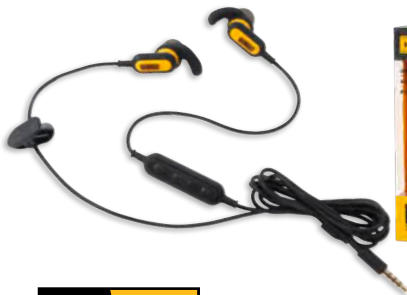

JOBSITE EARPHONES

Packaging