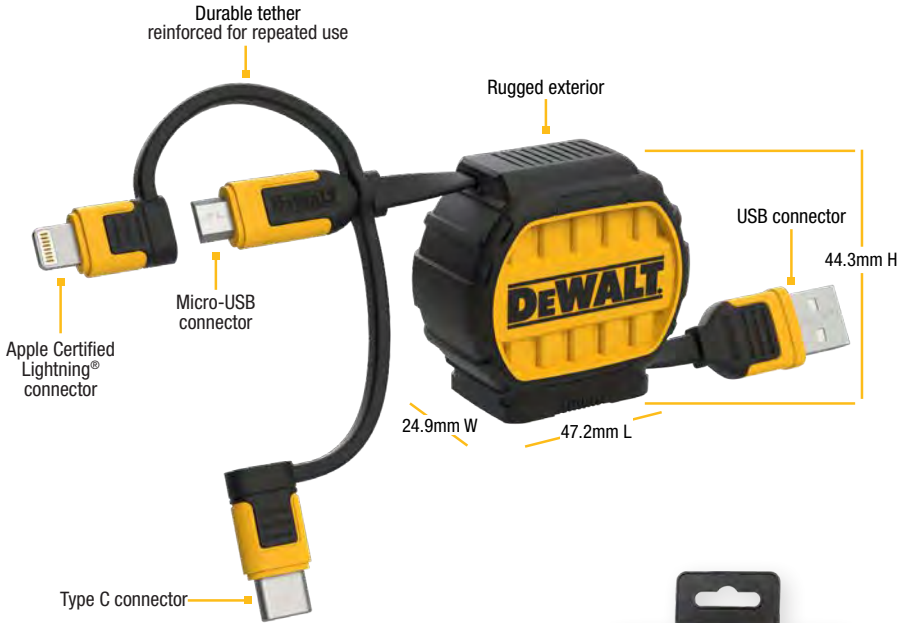

# Kevlar® Reinforced Braided 3-in-1 Combo Cable

Our new 3-in-1 Shorty cable provides a compact solution for delivering a quick charge to any device. Perfect for travel, home, or your toolbox. The compact strain relief allows for flexibility in tight spaces, and the Kevlar-reinforced wiring ensures additional resilience. One cable to serve all your devices.

## 3-in-1 Retractable Cable

Experience convenient cable organization with the versatility to quickly power all your mobile devices! Our unique tethered adapters are designed to be ready for use whenever you need a charge. Cable is 3 feet in length when fully extended.