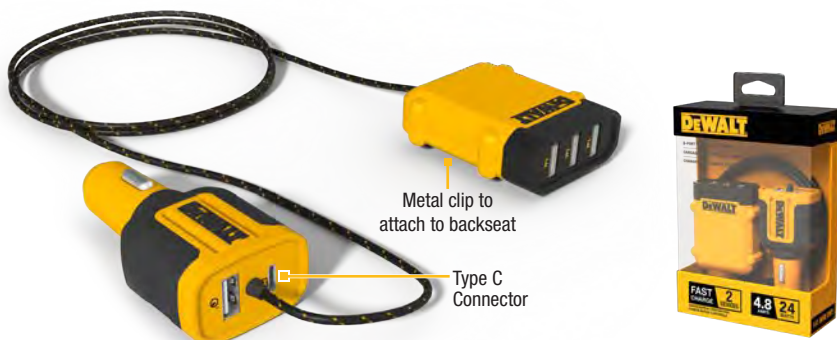

Mobile USB Chargers

Power multiple devices in your vehicle! Featuring the latest technological advancements including USB Power Delivery and Qualcomm® Quick Charge™ 3.0 technology, DEWALT Mobile USB chargers are capable of charging phones and tablets up to 4 times faster than standard chargers.

5-PORT FRONT & BACK SEAT MOBILE USB PD CHARGER

BUILT WITH Kevlar | **PD** Power Delivery | **Qualcomm® Quick Charge™ 3.0**

Packaging