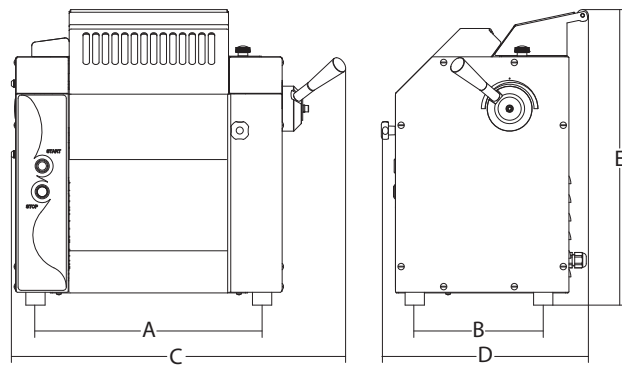

Opzionale

- Applicazione taglierina in 5 misure, mm 2 - 4 - 6 - 8 - 12, larghezza mm 165

- *Powerful dough roller available in 4 sizes*
- *Vertical construction that reduces the space taken up on the working counter and facilitates gripping of the dough at outfeed*
- *Built out of stainless steel*
- *Ventilated motor in non-stop operating mode with dual reduction*
- *Coaxial reduction gear + belt transmission*
- *Adjustable dough thickness 0 ÷ 10 mm*
- *Infeed area protected with safety microswitch*
- *Wide chute for dough infeed, easy to remove*
- *Stainless steel hand protection removable for cleaning*
- *Perfect also to laminate pizza*

Optional

- *Application cutter available in 5 sizes, mm 2 - 4 - 6 - 8 - 12, width pasta cutter mm 165*

SANSONE 42 XP

SANSONE 42 XP
con taglierina opzionale
with optional pasta cutter

SANSONE 25 XP

SANSONE 32 XP

SANSONE 52 XP

Taglierina opzionale
Optional pasta cutter

											
	watt/Hp		mm	mm	mm	mm	mm	mm	kg	mm	kg
Sansone 25 XP	270/0.37	1ph	ø 60x250	352	200	515	322	450	47	760x640x800	61
Sansone 32 XP	370/0.5	1ph/3ph	ø 60x320	422	200	600	322	450	53	760x640x800	67
Sansone 42 XP	370/0.5	1ph/3ph	ø 60x420	522	200	700	322	450	62	760x640x800	75
Sansone 52 XP	370/0.5	1ph/3ph	ø 60x520	622	200	800	322	450	69	760x640x800	81