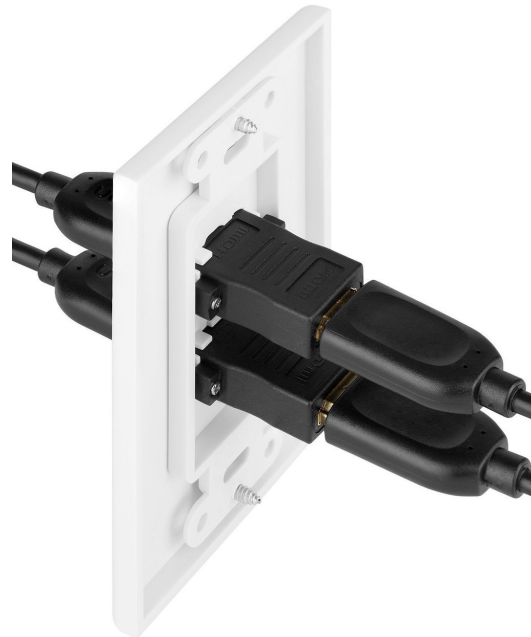

4XEM 2 Port/Outlet Female HDMI Wall Plate (White)

4XEM Part- 4XWALLHDMI2

4XEM professional grade dual outlet female HDMI wall plate offers a beautiful in-wall HDMI digital video outlet to easily connect all your high speed HDMI devices. With the 19-pin HDMI wall plate you can provide a clean, professional video installation. 4XEM's Dual Outlet Female High Speed HDMI Wall Plate can be paired with the 4XEM HDMI Pro cables, 4XHDMI4K2KPRO3, 4XHDMI4K2KPRO6, 4XHDMI4K2KPRO10, 4XHDMI4K2KPRO15, 4XHDMI4K2KPRO25, 4XHDMI4K2KPRO50 or any of our High Speed HDMI cables.

4XEM Products Are Available At Your Favorite Online Retailers

WWW.4XEM.COM

Contact Todd Schaus 4XEM sales Rep
1-866-999-4936 Ext.104 tschaus@4xem.com

Features:

- Supports 2 HDMI input
- Supports HDMI 1.4b HDCP 1.4
- Supports 10.2Gbps video bandwidth
- Simple plug and play installation
- Full support for the highest video resolution 3840x2160 and 3D
- Compatible with all HDMI supported devices
- Supports any standard or high speed HDMI cable
- Mounts to a single gang box
- Screw in port design to ensure secure HDMI connections

Application(s):

- Great for any installation either at the office or in the home
- Reduce cable clutter by installing the hdmi connectivity in the wall
- Gain fast bandwidth and video resolutions to have crisp visuals